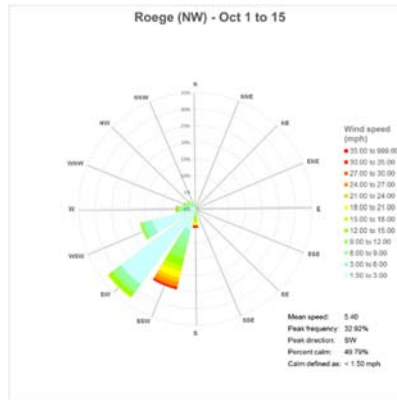

Data Repository

1. Seneca Lake Water Temperature Data	2
2. Owasco Lake Water Temperature Data.....	6
3. Seneca Lake Weather Data – Air Temperatures.....	8
4. Owasco Lake Weather Data – Air Temperatures	12
5. Seneca Lake Weather Data – Rainfall	14
6. Owasco Lake Weather Data – Rainfall.....	18
7. Seneca Lake Weather Data – Solar Intensity.....	20
8. Owasco Lake Weather Data – Solar Intensity	24
9. Seneca Lake – Wind Speed.....	26
10. Owasco Lake – Wind Speed.....	30
11. Seneca & Owasco Lake Buoy – Historical Wind Roses	32
12. Seneca Lake Weather Data – Wind Roses.....	35
13. Owasco Lake Weather Data – Wind Roses	37
14. Owasco Lake Buoy – Seasonal Wind Roses	38
15. Seneca & Owasco Lake – Selected Seasonal Wind Roses	39
16. Owasco Lake WQ Sonde – Water Temperatures	42
17. Owasco Lake WQ Sonde – Salinity.....	44
18. Owasco Lake WQ Sonde – Dissolved Oxygen	46
19. Owasco Lake WQ Sonde – Total and Cyanobacteria Phycocyanin Fluorescence	48
20. Owasco Lake WQ Sonde – Turbidity (Fire Lane 20 Only).....	50
21. Seneca Lake Camera Summary Chart	51
22. Owasco Lake Camera Summary Chart.....	52

Seneca Lake Water Temperature Data

Owasco Lake Water Temperature Data

Seneca Weather Data – Air Temperatures

Owasco Weather Data – Air Temperatures

Seneca Lake Rainfall

Owasco Lake Rainfall

Seneca Lake Solar Intensity

Owasco Lake Solar Intensity

Seneca Lake Wind Speed & Direction (Color Coded)

Owasco Lake Wind Speed & Direction (Color Coded)

Seneca & Owasco Lake Buoy Site Wind Roses

Seneca Lake Wind Roses

Owasco Lake Wind Roses

Seasonal Wind Roses FLI Buoy Owasco Lake

Seasonal Wind Roses at Selected Sites, Seneca & Owasco Lakes

Owasco WQ Sonde Water Temperature

Owasco WQ Sonde Water Salinity

Owasco WQ Sonde Water Dissolved Oxygen