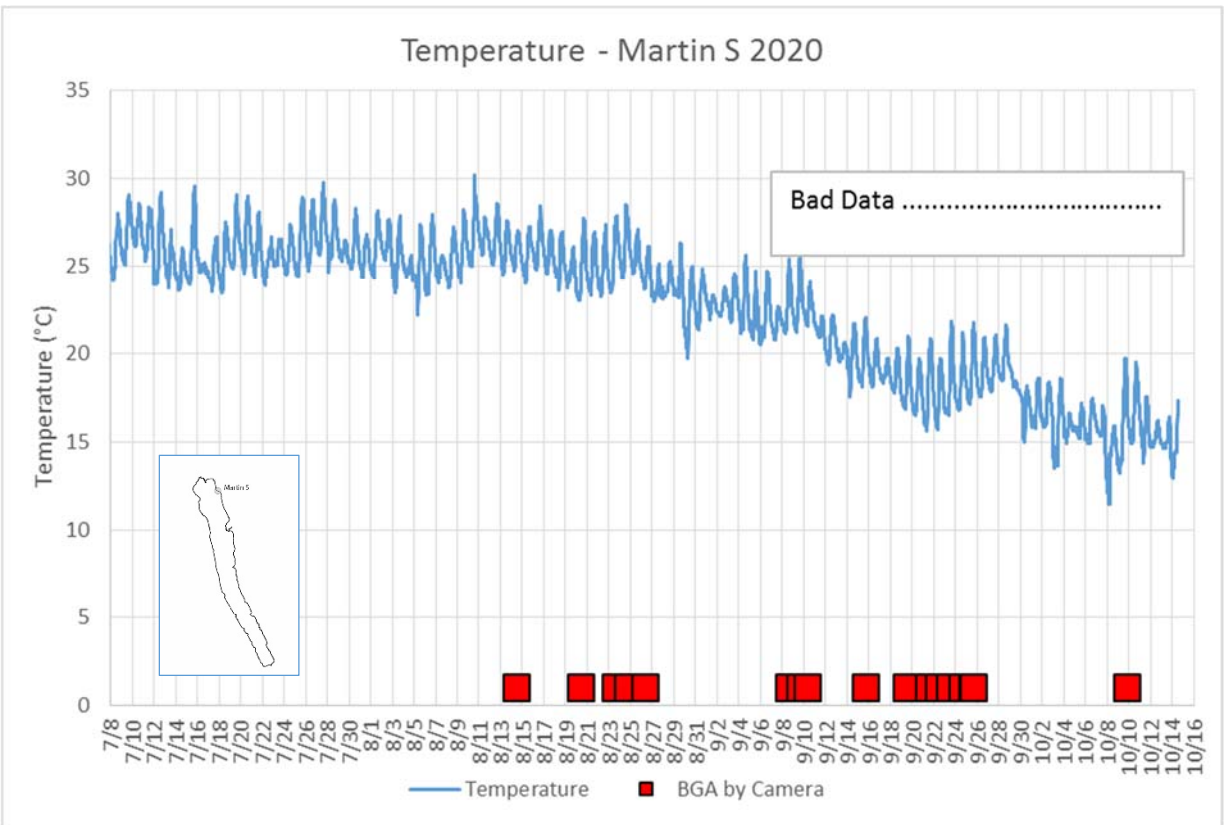

Owasco Lake Solar Intensity

Seneca Lake Wind Speed & Direction (Color Coded)

Owasco Lake Wind Speed & Direction (Color Coded)

Seneca & Owasco Lake Buoy Site Wind Roses

Seneca Lake Wind Roses

Owasco Lake Wind Roses

Seasonal Wind Roses FLI Buoy Owasco Lake

Seasonal Wind Roses at Selected Sites, Seneca & Owasco Lakes

Owasco WQ Sonde Water Temperature

Owasco WQ Sonde Water Salinity

Owasco WQ Sonde Water Dissolved Oxygen