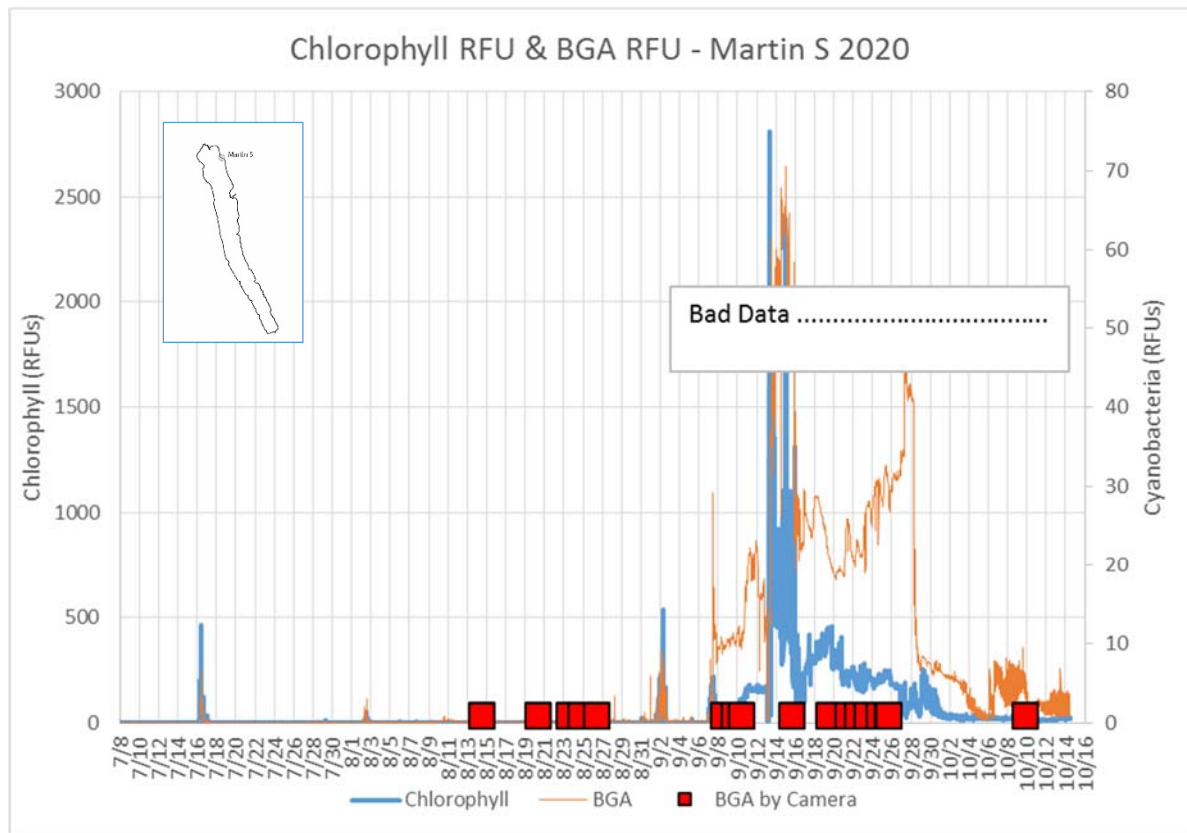

Owasco WQ Sonde Water Total & Cyanobacteria-PC Fluorescence