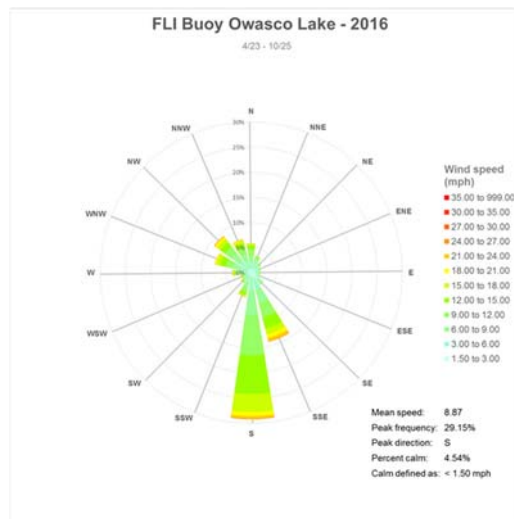

Data Repository

1. Seneca Lake Water Temperature Data	2
2. Owasco Lake Water Temperature Data.....	6
3. Seneca Lake Weather Data – Air Temperatures.....	8
4. Owasco Lake Weather Data – Air Temperatures	12
5. Seneca Lake Weather Data – Rainfall	14
6. Owasco Lake Weather Data – Rainfall.....	18
7. Seneca Lake Weather Data – Solar Intensity.....	20
8. Owasco Lake Weather Data – Solar Intensity	24
9. Seneca Lake – Wind Speed.....	26
10. Owasco Lake – Wind Speed.....	30
11. Seneca & Owasco Lake Buoy – Historical Wind Roses	32
12. Seneca Lake Weather Data – Wind Roses.....	35
13. Owasco Lake Weather Data – Wind Roses	37
14. Owasco Lake Buoy – Seasonal Wind Roses	38
15. Seneca & Owasco Lake – Selected Seasonal Wind Roses	39
16. Owasco Lake WQ Sonde – Water Temperatures	42
17. Owasco Lake WQ Sonde – Salinity.....	44
18. Owasco Lake WQ Sonde – Dissolved Oxygen	46
19. Owasco Lake WQ Sonde – Total and Cyanobacteria Phycocyanin Fluorescence	48
20. Owasco Lake WQ Sonde – Turbidity (Fire Lane 20 Only).....	50
21. Seneca Lake Camera Summary Chart	51
22. Owasco Lake Camera Summary Chart.....	52

Seneca Lake Water Temperature Data

Owasco Lake Water Temperature Data

Seneca Weather Data – Air Temperatures

Owasco Weather Data – Air Temperatures

Seneca Lake Rainfall

Owasco Lake Rainfall

Seneca Lake Solar Intensity

Owasco Lake Solar Intensity

Seneca Lake Wind Speed & Direction (Color Coded)

Owasco Lake Wind Speed & Direction (Color Coded)

Seneca & Owasco Lake Buoy Site Wind Roses

Seneca Lake Wind Roses

Owasco Lake Wind Roses

Seasonal Wind Roses FLI Buoy Owasco Lake

Seasonal Wind Roses at Selected Sites, Seneca & Owasco Lakes

Owasco WQ Sonde Water Temperature

Owasco WQ Sonde Water Salinity

Owasco WQ Sonde Water Dissolved Oxygen