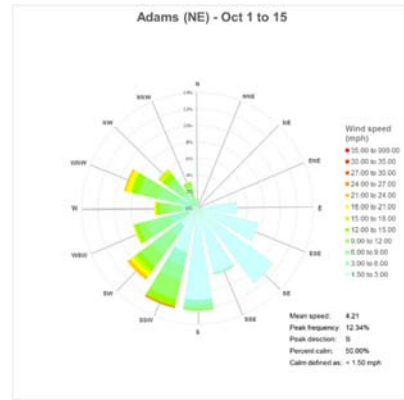

Data Repository

1. Seneca Lake Water Temperature Data	2
2. Owasco Lake Water Temperature Data.....	6
3. Seneca Lake Weather Data – Air Temperatures.....	8
4. Owasco Lake Weather Data – Air Temperatures	12
5. Seneca Lake Weather Data – Rainfall	14
6. Owasco Lake Weather Data – Rainfall.....	18
7. Seneca Lake Weather Data – Solar Intensity.....	20
8. Owasco Lake Weather Data – Solar Intensity	24
9. Seneca Lake – Wind Speed.....	26
10. Owasco Lake – Wind Speed.....	30
11. Seneca & Owasco Lake Buoy – Historical Wind Roses	32
12. Seneca Lake Weather Data – Wind Roses.....	35
13. Owasco Lake Weather Data – Wind Roses	37
14. Owasco Lake Buoy – Seasonal Wind Roses	38
15. Seneca & Owasco Lake – Selected Seasonal Wind Roses	39
16. Owasco Lake WQ Sonde – Water Temperatures	42
17. Owasco Lake WQ Sonde – Salinity.....	44
18. Owasco Lake WQ Sonde – Dissolved Oxygen	46
19. Owasco Lake WQ Sonde – Total and Cyanobacteria Phycocyanin Fluorescence	48
20. Owasco Lake WQ Sonde – Turbidity (Fire Lane 20 Only).....	50
21. Seneca Lake Camera Summary Chart	51
22. Owasco Lake Camera Summary Chart.....	52

Seneca Lake Water Temperature Data

Owasco Lake Water Temperature Data

Seneca Weather Data – Air Temperatures

Owasco Weather Data – Air Temperatures

Seneca Lake Rainfall

Owasco Lake Rainfall

Seneca Lake Solar Intensity

Owasco Lake Solar Intensity

Seneca Lake Wind Speed & Direction (Color Coded)

Owasco Lake Wind Speed & Direction (Color Coded)

Seneca & Owasco Lake Buoy Site Wind Roses

Seneca Lake Wind Roses

Owasco Lake Wind Roses

Seasonal Wind Roses FLI Buoy Owasco Lake

Seasonal Wind Roses at Selected Sites, Seneca & Owasco Lakes

Owasco WQ Sonde Water Temperature

Owasco WQ Sonde Water Salinity

Owasco WQ Sonde Water Dissolved Oxygen