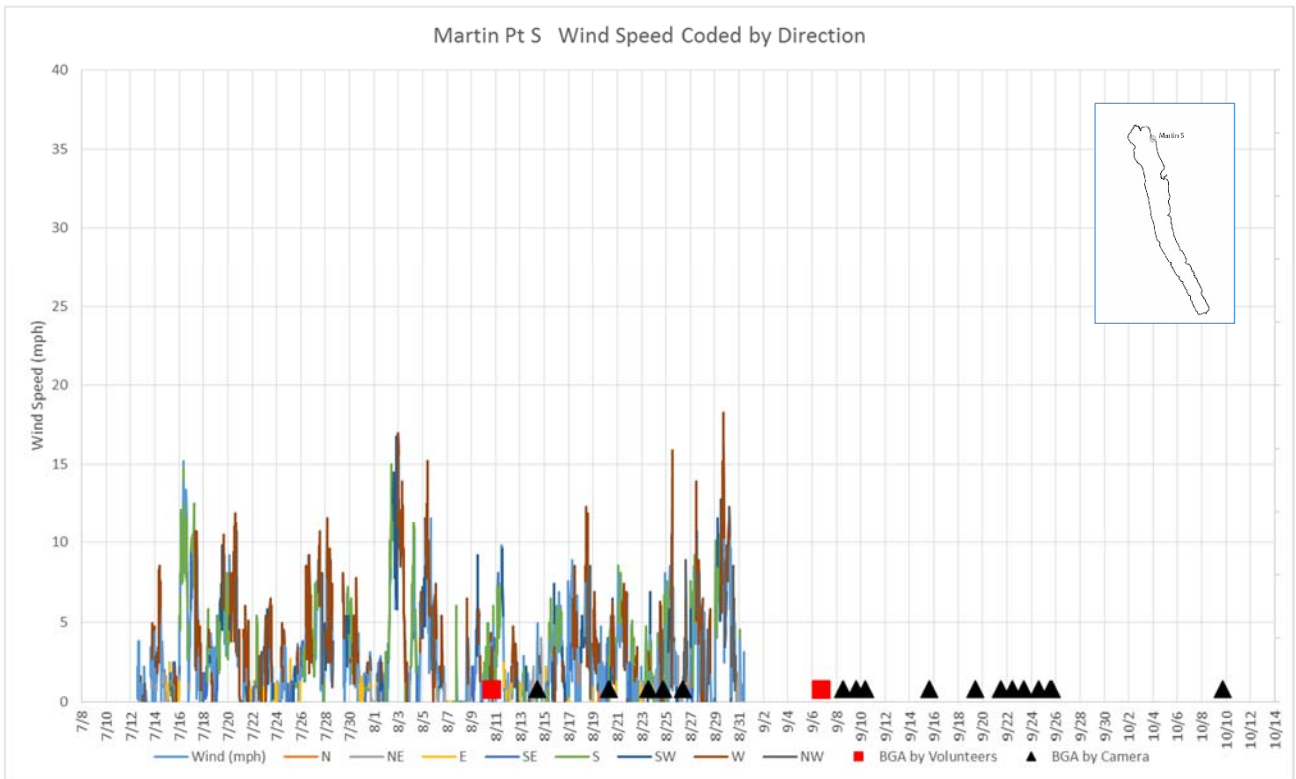

Seneca Lake Water Temperature Data

Owasco Lake Water Temperature Data

Seneca Weather Data – Air Temperatures

Owasco Weather Data – Air Temperatures

Seneca Lake Rainfall

Owasco Lake Rainfall

Seneca Lake Solar Intensity

Owasco Lake Solar Intensity

Seneca Lake Wind Speed & Direction (Color Coded)

Owasco Lake Wind Speed & Direction (Color Coded)

Seneca & Owasco Lake Buoy Site Wind Roses

Seneca Lake Wind Roses

Owasco Lake Wind Roses

Seasonal Wind Roses FLI Buoy Owasco Lake

Seasonal Wind Roses at Selected Sites, Seneca & Owasco Lakes

Owasco WQ Sonde Water Temperature

Owasco WQ Sonde Water Salinity

Owasco WQ Sonde Water Dissolved Oxygen