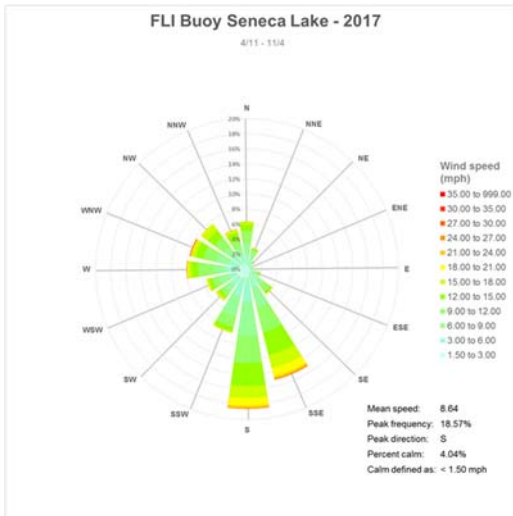

Data Repository

1. Seneca Lake Water Temperature Data	2
2. Owasco Lake Water Temperature Data.....	6
3. Seneca Lake Weather Data – Air Temperatures.....	8
4. Owasco Lake Weather Data – Air Temperatures	12
5. Seneca Lake Weather Data – Rainfall	14
6. Owasco Lake Weather Data – Rainfall.....	18
7. Seneca Lake Weather Data – Solar Intensity.....	20
8. Owasco Lake Weather Data – Solar Intensity	24
9. Seneca Lake – Wind Speed.....	26
10. Owasco Lake – Wind Speed.....	30
11. Seneca & Owasco Lake Buoy – Historical Wind Roses	32
12. Seneca Lake Weather Data – Wind Roses.....	35
13. Owasco Lake Weather Data – Wind Roses	37
14. Owasco Lake Buoy – Seasonal Wind Roses	38
15. Seneca & Owasco Lake – Selected Seasonal Wind Roses	39
16. Owasco Lake WQ Sonde – Water Temperatures	42
17. Owasco Lake WQ Sonde – Salinity.....	44
18. Owasco Lake WQ Sonde – Dissolved Oxygen	46
19. Owasco Lake WQ Sonde – Total and Cyanobacteria Phycocyanin Fluorescence	48
20. Owasco Lake WQ Sonde – Turbidity (Fire Lane 20 Only).....	50
21. Seneca Lake Camera Summary Chart	51
22. Owasco Lake Camera Summary Chart.....	52

Seneca Lake Water Temperature Data

Owasco Lake Water Temperature Data

Seneca Weather Data – Air Temperatures

Owasco Weather Data – Air Temperatures

Seneca Lake Rainfall

Owasco Lake Rainfall

Seneca Lake Solar Intensity

Owasco Lake Solar Intensity

Seneca Lake Wind Speed & Direction (Color Coded)

Owasco Lake Wind Speed & Direction (Color Coded)

Seneca & Owasco Lake Buoy Site Wind Roses

Seneca Lake Wind Roses

Owasco Lake Wind Roses

Seasonal Wind Roses FLI Buoy Owasco Lake

Seasonal Wind Roses at Selected Sites, Seneca & Owasco Lakes

Owasco WQ Sonde Water Temperature

Owasco WQ Sonde Water Salinity

Owasco WQ Sonde Water Dissolved Oxygen