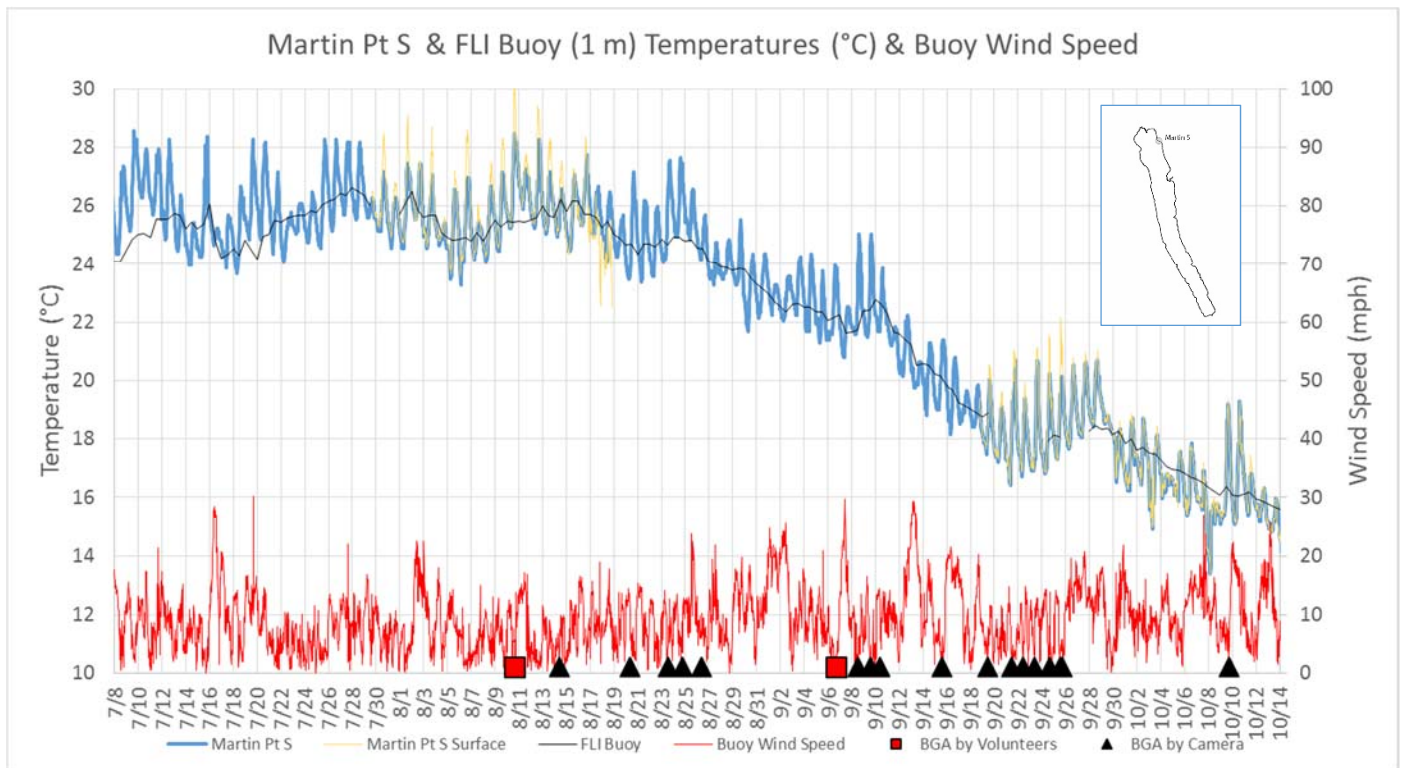

Data Repository

1. Seneca Lake Water Temperature Data	2
2. Owasco Lake Water Temperature Data.....	6
3. Seneca Lake Weather Data – Air Temperatures.....	8
4. Owasco Lake Weather Data – Air Temperatures	12
5. Seneca Lake Weather Data – Rainfall	14
6. Owasco Lake Weather Data – Rainfall.....	18
7. Seneca Lake Weather Data – Solar Intensity.....	20
8. Owasco Lake Weather Data – Solar Intensity	24
9. Seneca Lake – Wind Speed.....	26
10. Owasco Lake – Wind Speed.....	30
11. Seneca & Owasco Lake Buoy – Historical Wind Roses	32
12. Seneca Lake Weather Data – Wind Roses.....	35
13. Owasco Lake Weather Data – Wind Roses	37
14. Owasco Lake Buoy – Seasonal Wind Roses	38
15. Seneca & Owasco Lake – Selected Seasonal Wind Roses	39
16. Owasco Lake WQ Sonde – Water Temperatures	42
17. Owasco Lake WQ Sonde – Salinity.....	44
18. Owasco Lake WQ Sonde – Dissolved Oxygen	46
19. Owasco Lake WQ Sonde – Total and Cyanobacteria Phycocyanin Fluorescence	48
20. Owasco Lake WQ Sonde – Turbidity (Fire Lane 20 Only).....	50
21. Seneca Lake Camera Summary Chart	51
22. Owasco Lake Camera Summary Chart.....	52

Seneca Lake Water Temperature Data

Owasco Lake Water Temperature Data

Seneca Weather Data – Air Temperatures

Owasco Weather Data – Air Temperatures

Seneca Lake Rainfall

Owasco Lake Rainfall

Seneca Lake Solar Intensity

Owasco Lake Solar Intensity

Seneca Lake Wind Speed & Direction (Color Coded)

Owasco Lake Wind Speed & Direction (Color Coded)

Seneca & Owasco Lake Buoy Site Wind Roses

Seneca Lake Wind Roses

Owasco Lake Wind Roses