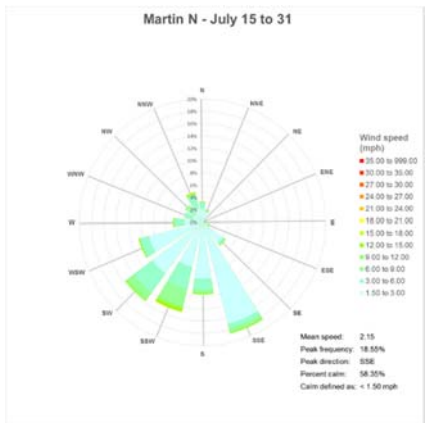

Data Repository

1. Seneca Lake Water Temperature Data	2
2. Owasco Lake Water Temperature Data.....	6
3. Seneca Lake Weather Data – Air Temperatures.....	8
4. Owasco Lake Weather Data – Air Temperatures	12
5. Seneca Lake Weather Data – Rainfall	14
6. Owasco Lake Weather Data – Rainfall.....	18
7. Seneca Lake Weather Data – Solar Intensity.....	20
8. Owasco Lake Weather Data – Solar Intensity	24
9. Seneca Lake – Wind Speed.....	26
10. Owasco Lake – Wind Speed.....	30
11. Seneca & Owasco Lake Buoy – Historical Wind Roses	32
12. Seneca Lake Weather Data – Wind Roses.....	35
13. Owasco Lake Weather Data – Wind Roses	37
14. Owasco Lake Buoy – Seasonal Wind Roses	38
15. Seneca & Owasco Lake – Selected Seasonal Wind Roses	39
16. Owasco Lake WQ Sonde – Water Temperatures	42
17. Owasco Lake WQ Sonde – Salinity.....	44
18. Owasco Lake WQ Sonde – Dissolved Oxygen	46
19. Owasco Lake WQ Sonde – Total and Cyanobacteria Phycocyanin Fluorescence	48
20. Owasco Lake WQ Sonde – Turbidity (Fire Lane 20 Only).....	50
21. Seneca Lake Camera Summary Chart	51
22. Owasco Lake Camera Summary Chart.....	52

Seneca Lake Water Temperature Data

Owasco Lake Water Temperature Data

Seneca Weather Data – Air Temperatures

Owasco Weather Data – Air Temperatures

Seneca Lake Rainfall

Owasco Lake Rainfall

Seneca Lake Solar Intensity

Owasco Lake Solar Intensity

Seneca Lake Wind Speed & Direction (Color Coded)

Owasco Lake Wind Speed & Direction (Color Coded)

Seneca & Owasco Lake Buoy Site Wind Roses

Seneca Lake Wind Roses

Owasco Lake Wind Roses

Seasonal Wind Roses FLI Buoy Owasco Lake

Seasonal Wind Roses at Selected Sites, Seneca & Owasco Lakes

Owasco WQ Sonde Water Temperature

Owasco WQ Sonde Water Salinity

Owasco WQ Sonde Water Dissolved Oxygen