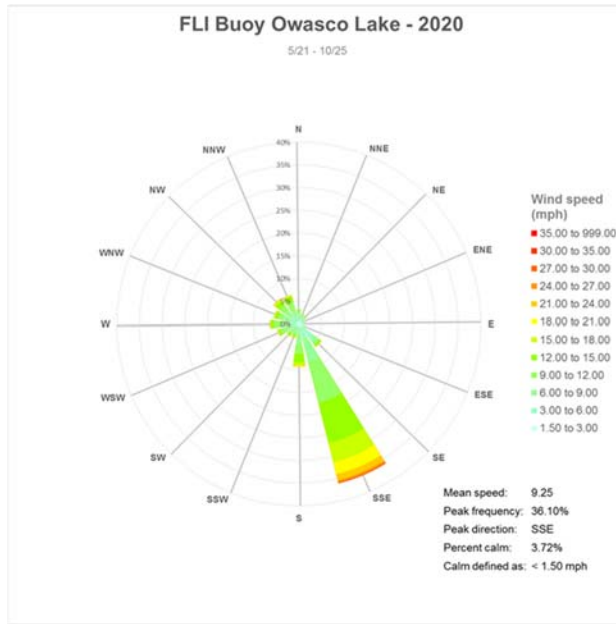

Data Repository

1. Seneca Lake Water Temperature Data	2
2. Owasco Lake Water Temperature Data.....	6
3. Seneca Lake Weather Data – Air Temperatures.....	8
4. Owasco Lake Weather Data – Air Temperatures	12
5. Seneca Lake Weather Data – Rainfall	14
6. Owasco Lake Weather Data – Rainfall.....	18
7. Seneca Lake Weather Data – Solar Intensity.....	20
8. Owasco Lake Weather Data – Solar Intensity	24
9. Seneca Lake – Wind Speed.....	26
10. Owasco Lake – Wind Speed.....	30
11. Seneca & Owasco Lake Buoy – Historical Wind Roses	32
12. Seneca Lake Weather Data – Wind Roses.....	35
13. Owasco Lake Weather Data – Wind Roses	37
14. Owasco Lake Buoy – Seasonal Wind Roses	38
15. Seneca & Owasco Lake – Selected Seasonal Wind Roses	39
16. Owasco Lake WQ Sonde – Water Temperatures	42
17. Owasco Lake WQ Sonde – Salinity.....	44
18. Owasco Lake WQ Sonde – Dissolved Oxygen	46
19. Owasco Lake WQ Sonde – Total and Cyanobacteria Phycocyanin Fluorescence	48
20. Owasco Lake WQ Sonde – Turbidity (Fire Lane 20 Only).....	50
21. Seneca Lake Camera Summary Chart	51
22. Owasco Lake Camera Summary Chart.....	52

Seneca Lake Water Temperature Data

Owasco Lake Water Temperature Data

Seneca Weather Data – Air Temperatures

Owasco Weather Data – Air Temperatures

Seneca Lake Rainfall

Owasco Lake Rainfall

Seneca Lake Solar Intensity

Owasco Lake Solar Intensity

Seneca Lake Wind Speed & Direction (Color Coded)

Owasco Lake Wind Speed & Direction (Color Coded)

Seneca & Owasco Lake Buoy Site Wind Roses

Seneca Lake Wind Roses

Owasco Lake Wind Roses

Seasonal Wind Roses FLI Buoy Owasco Lake

Seasonal Wind Roses at Selected Sites, Seneca & Owasco Lakes

Owasco WQ Sonde Water Temperature

Owasco WQ Sonde Water Salinity

Owasco WQ Sonde Water Dissolved Oxygen