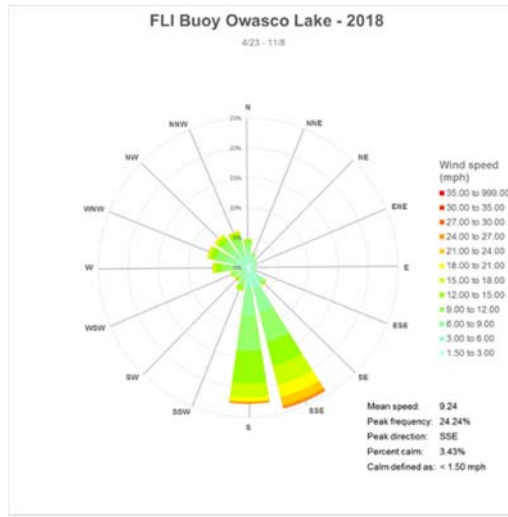

Data Repository

1. Seneca Lake Water Temperature Data	2
2. Owasco Lake Water Temperature Data.....	6
3. Seneca Lake Weather Data – Air Temperatures.....	8
4. Owasco Lake Weather Data – Air Temperatures	12
5. Seneca Lake Weather Data – Rainfall	14
6. Owasco Lake Weather Data – Rainfall.....	18
7. Seneca Lake Weather Data – Solar Intensity.....	20
8. Owasco Lake Weather Data – Solar Intensity	24
9. Seneca Lake – Wind Speed.....	26
10. Owasco Lake – Wind Speed.....	30
11. Seneca & Owasco Lake Buoy – Historical Wind Roses	32
12. Seneca Lake Weather Data – Wind Roses.....	35
13. Owasco Lake Weather Data – Wind Roses	37
14. Owasco Lake Buoy – Seasonal Wind Roses	38
15. Seneca & Owasco Lake – Selected Seasonal Wind Roses	39
16. Owasco Lake WQ Sonde – Water Temperatures	42
17. Owasco Lake WQ Sonde – Salinity.....	44
18. Owasco Lake WQ Sonde – Dissolved Oxygen	46
19. Owasco Lake WQ Sonde – Total and Cyanobacteria Phycocyanin Fluorescence	48
20. Owasco Lake WQ Sonde – Turbidity (Fire Lane 20 Only).....	50
21. Seneca Lake Camera Summary Chart	51
22. Owasco Lake Camera Summary Chart.....	52

Seneca Lake Water Temperature Data

Owasco Lake Water Temperature Data

Seneca Weather Data – Air Temperatures

Owasco Weather Data – Air Temperatures

Seneca Lake Rainfall

Owasco Lake Rainfall

Seneca Lake Solar Intensity

Owasco Lake Solar Intensity

Seneca Lake Wind Speed & Direction (Color Coded)

Owasco Lake Wind Speed & Direction (Color Coded)

Seneca & Owasco Lake Buoy Site Wind Roses

Seneca Lake Wind Roses

Owasco Lake Wind Roses

Seasonal Wind Roses FLI Buoy Owasco Lake

Seasonal Wind Roses at Selected Sites, Seneca & Owasco Lakes

Owasco WQ Sonde Water Temperature

Owasco WQ Sonde Water Salinity

Owasco WQ Sonde Water Dissolved Oxygen