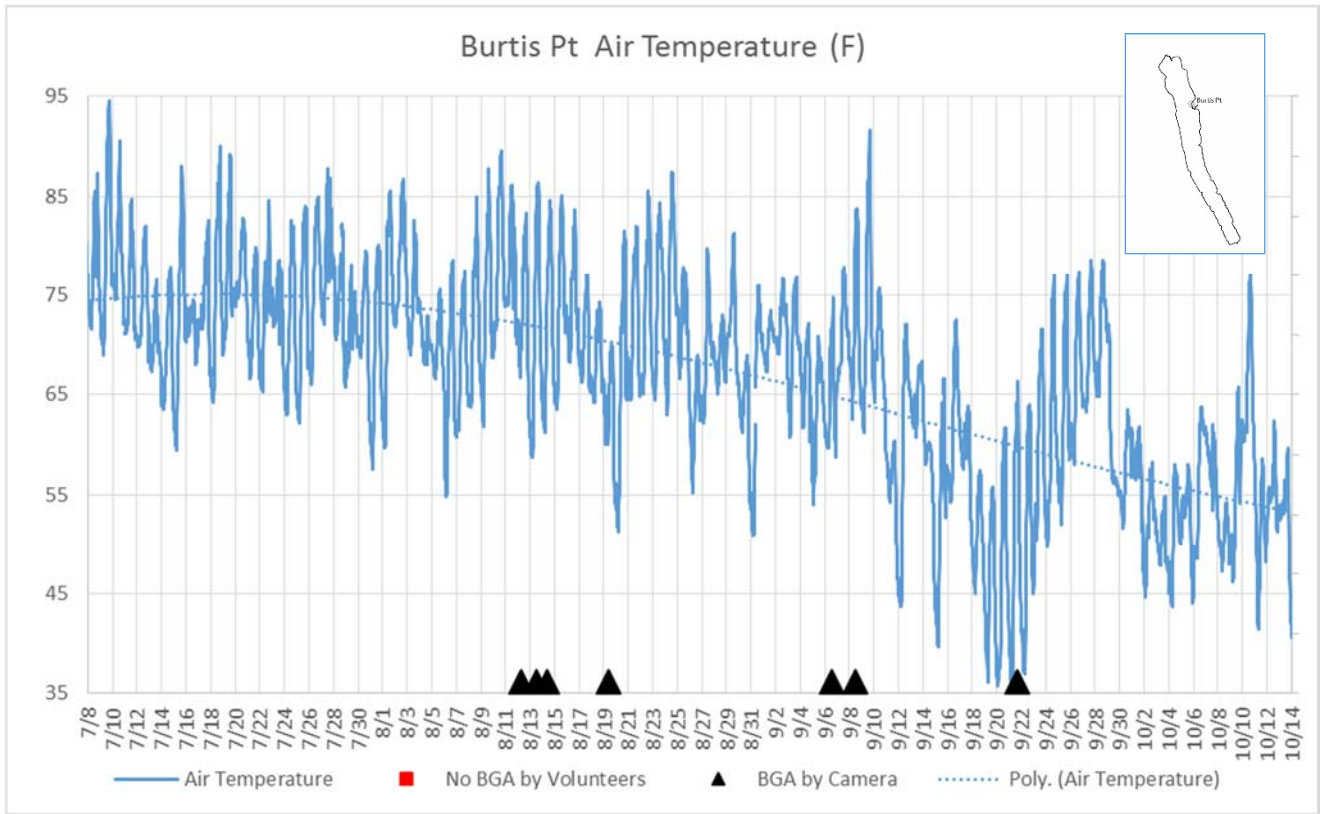

Seneca Lake Water Temperature Data

Owasco Lake Water Temperature Data

Seneca Weather Data – Air Temperatures

Owasco Weather Data – Air Temperatures

Seneca Lake Rainfall

Owasco Lake Rainfall

Seneca Lake Solar Intensity

Owasco Lake Solar Intensity

Seneca Lake Wind Speed & Direction (Color Coded)

Owasco Lake Wind Speed & Direction (Color Coded)

Seneca & Owasco Lake Buoy Site Wind Roses

Seneca Lake Wind Roses

Owasco Lake Wind Roses