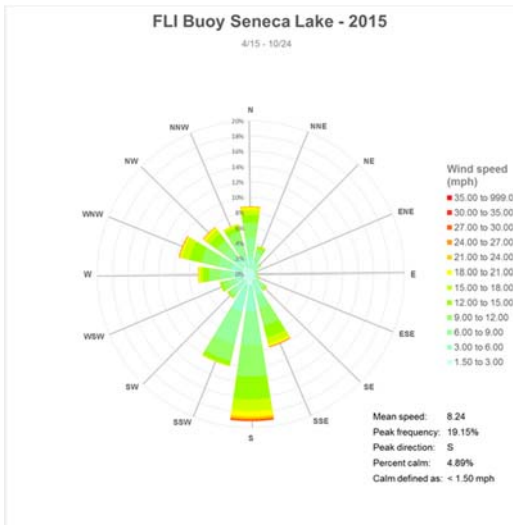

Data Repository

1. Seneca Lake Water Temperature Data	2
2. Owasco Lake Water Temperature Data.....	6
3. Seneca Lake Weather Data – Air Temperatures.....	8
4. Owasco Lake Weather Data – Air Temperatures	12
5. Seneca Lake Weather Data – Rainfall	14
6. Owasco Lake Weather Data – Rainfall.....	18
7. Seneca Lake Weather Data – Solar Intensity.....	20
8. Owasco Lake Weather Data – Solar Intensity	24
9. Seneca Lake – Wind Speed.....	26
10. Owasco Lake – Wind Speed.....	30
11. Seneca & Owasco Lake Buoy – Historical Wind Roses	32
12. Seneca Lake Weather Data – Wind Roses.....	35
13. Owasco Lake Weather Data – Wind Roses	37
14. Owasco Lake Buoy – Seasonal Wind Roses	38
15. Seneca & Owasco Lake – Selected Seasonal Wind Roses	39
16. Owasco Lake WQ Sonde – Water Temperatures	42
17. Owasco Lake WQ Sonde – Salinity.....	44
18. Owasco Lake WQ Sonde – Dissolved Oxygen	46
19. Owasco Lake WQ Sonde – Total and Cyanobacteria Phycocyanin Fluorescence	48
20. Owasco Lake WQ Sonde – Turbidity (Fire Lane 20 Only).....	50
21. Seneca Lake Camera Summary Chart	51
22. Owasco Lake Camera Summary Chart.....	52

Seneca Lake Water Temperature Data

Owasco Lake Water Temperature Data

Seneca Weather Data – Air Temperatures

Owasco Weather Data – Air Temperatures

Seneca Lake Rainfall

Owasco Lake Rainfall

Seneca Lake Solar Intensity

Owasco Lake Solar Intensity

Seneca Lake Wind Speed & Direction (Color Coded)

Owasco Lake Wind Speed & Direction (Color Coded)

Seneca & Owasco Lake Buoy Site Wind Roses

Seneca Lake Wind Roses

Owasco Lake Wind Roses

Seasonal Wind Roses FLI Buoy Owasco Lake

Seasonal Wind Roses at Selected Sites, Seneca & Owasco Lakes

Owasco WQ Sonde Water Temperature

Owasco WQ Sonde Water Salinity

Owasco WQ Sonde Water Dissolved Oxygen