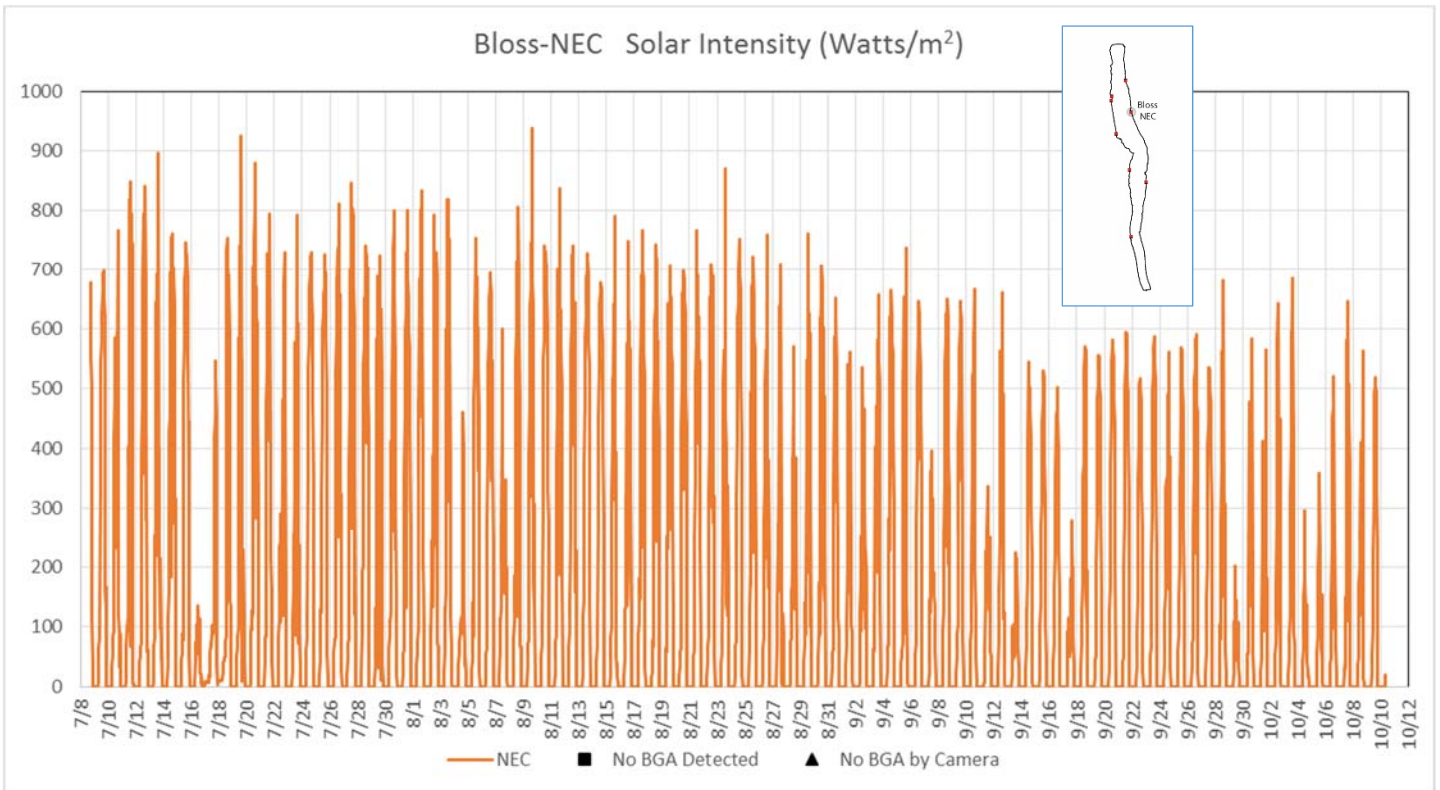

Seneca Lake Water Temperature Data

Owasco Lake Water Temperature Data

Seneca Weather Data – Air Temperatures

Owasco Weather Data – Air Temperatures

Seneca Lake Rainfall

Owasco Lake Rainfall

Seneca Lake Solar Intensity

Owasco Lake Solar Intensity

Seneca Lake Wind Speed & Direction (Color Coded)

Owasco Lake Wind Speed & Direction (Color Coded)

Seneca & Owasco Lake Buoy Site Wind Roses

Seneca Lake Wind Roses

Owasco Lake Wind Roses