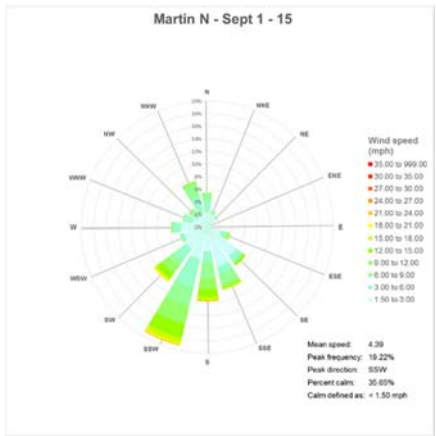

Data Repository

1. Seneca Lake Water Temperature Data	2
2. Owasco Lake Water Temperature Data.....	6
3. Seneca Lake Weather Data – Air Temperatures.....	8
4. Owasco Lake Weather Data – Air Temperatures	12
5. Seneca Lake Weather Data – Rainfall	14
6. Owasco Lake Weather Data – Rainfall.....	18
7. Seneca Lake Weather Data – Solar Intensity.....	20
8. Owasco Lake Weather Data – Solar Intensity	24
9. Seneca Lake – Wind Speed.....	26
10. Owasco Lake – Wind Speed.....	30
11. Seneca & Owasco Lake Buoy – Historical Wind Roses	32
12. Seneca Lake Weather Data – Wind Roses.....	35
13. Owasco Lake Weather Data – Wind Roses	37
14. Owasco Lake Buoy – Seasonal Wind Roses	38
15. Seneca & Owasco Lake – Selected Seasonal Wind Roses	39
16. Owasco Lake WQ Sonde – Water Temperatures	42
17. Owasco Lake WQ Sonde – Salinity.....	44
18. Owasco Lake WQ Sonde – Dissolved Oxygen	46
19. Owasco Lake WQ Sonde – Total and Cyanobacteria Phycocyanin Fluorescence	48
20. Owasco Lake WQ Sonde – Turbidity (Fire Lane 20 Only).....	50
21. Seneca Lake Camera Summary Chart	51
22. Owasco Lake Camera Summary Chart.....	52

Seneca Lake Water Temperature Data

Owasco Lake Water Temperature Data

Seneca Weather Data – Air Temperatures

Owasco Weather Data – Air Temperatures

Seneca Lake Rainfall

Owasco Lake Rainfall

Seneca Lake Solar Intensity

Owasco Lake Solar Intensity

Seneca Lake Wind Speed & Direction (Color Coded)

Owasco Lake Wind Speed & Direction (Color Coded)

Seneca & Owasco Lake Buoy Site Wind Roses

Seneca Lake Wind Roses

Owasco Lake Wind Roses

Seasonal Wind Roses FLI Buoy Owasco Lake

Seasonal Wind Roses at Selected Sites, Seneca & Owasco Lakes

Owasco WQ Sonde Water Temperature

Owasco WQ Sonde Water Salinity

Owasco WQ Sonde Water Dissolved Oxygen