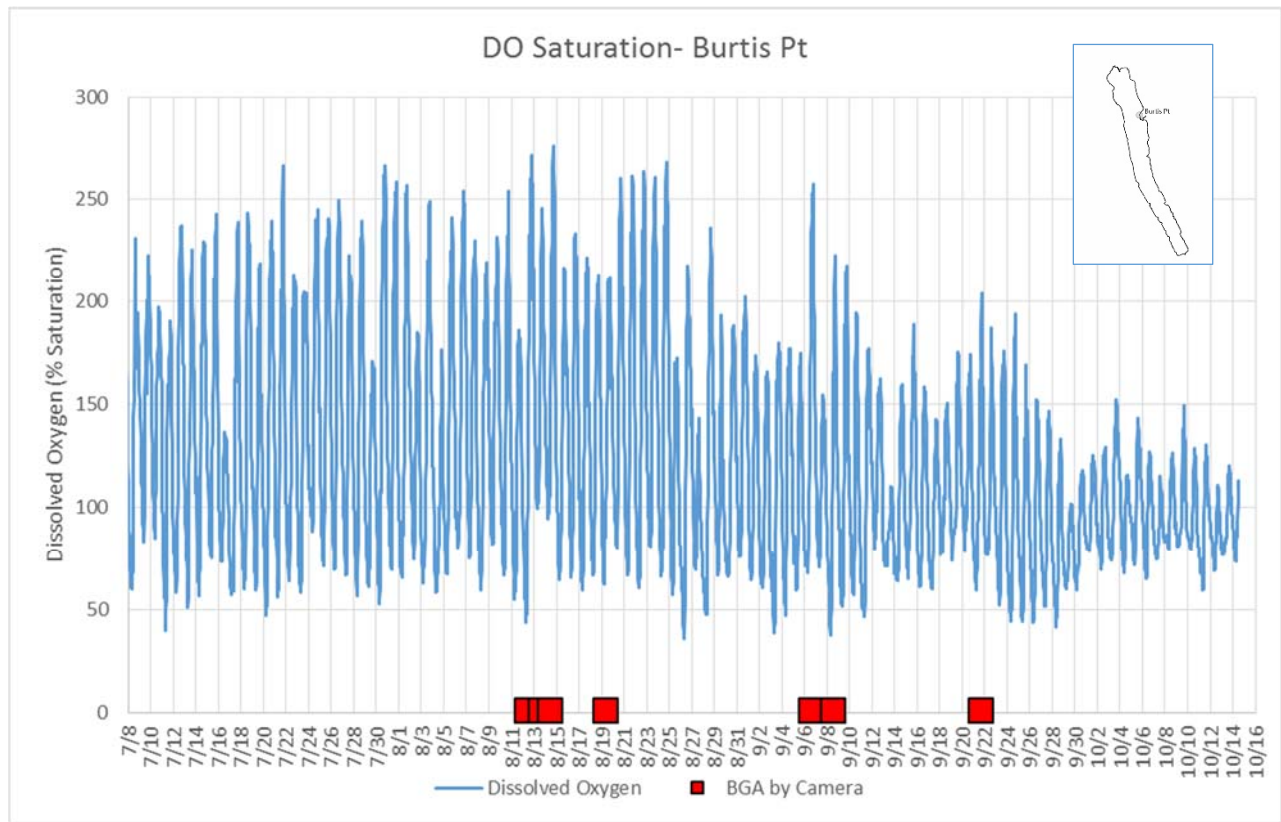

Owasco Lake Solar Intensity

Seneca Lake Wind Speed & Direction (Color Coded)

Owasco Lake Wind Speed & Direction (Color Coded)

Seneca & Owasco Lake Buoy Site Wind Roses

Seneca Lake Wind Roses

Owasco Lake Wind Roses

Seasonal Wind Roses FLI Buoy Owasco Lake

Seasonal Wind Roses at Selected Sites, Seneca & Owasco Lakes

Owasco WQ Sonde Water Temperature

Owasco WQ Sonde Water Salinity

Owasco WQ Sonde Water Dissolved Oxygen