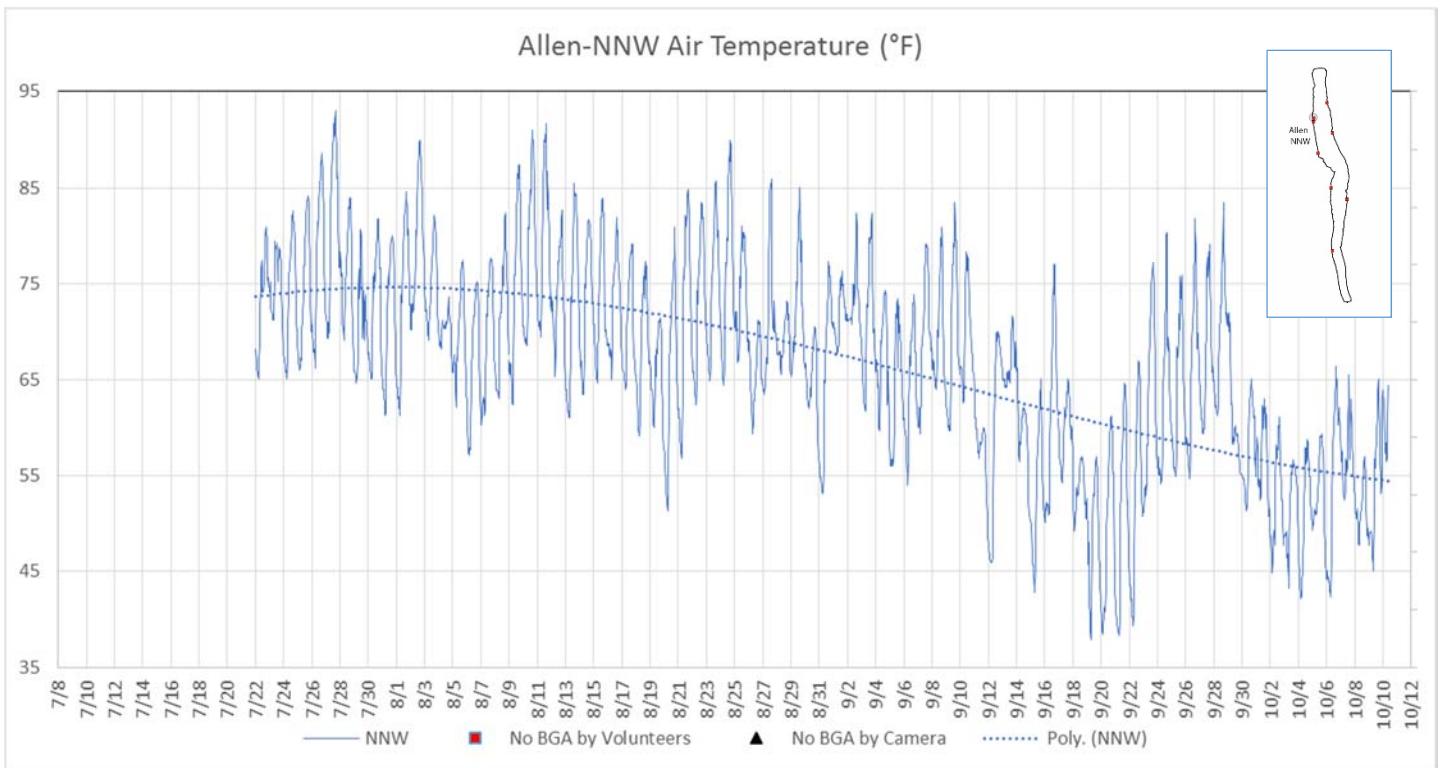

Seneca Lake Water Temperature Data

Owasco Lake Water Temperature Data

Seneca Weather Data – Air Temperatures

Owasco Weather Data – Air Temperatures

Seneca Lake Rainfall

Owasco Lake Rainfall

Seneca Lake Solar Intensity

Owasco Lake Solar Intensity

Seneca Lake Wind Speed & Direction (Color Coded)

Owasco Lake Wind Speed & Direction (Color Coded)

Seneca & Owasco Lake Buoy Site Wind Roses

Seneca Lake Wind Roses

Owasco Lake Wind Roses