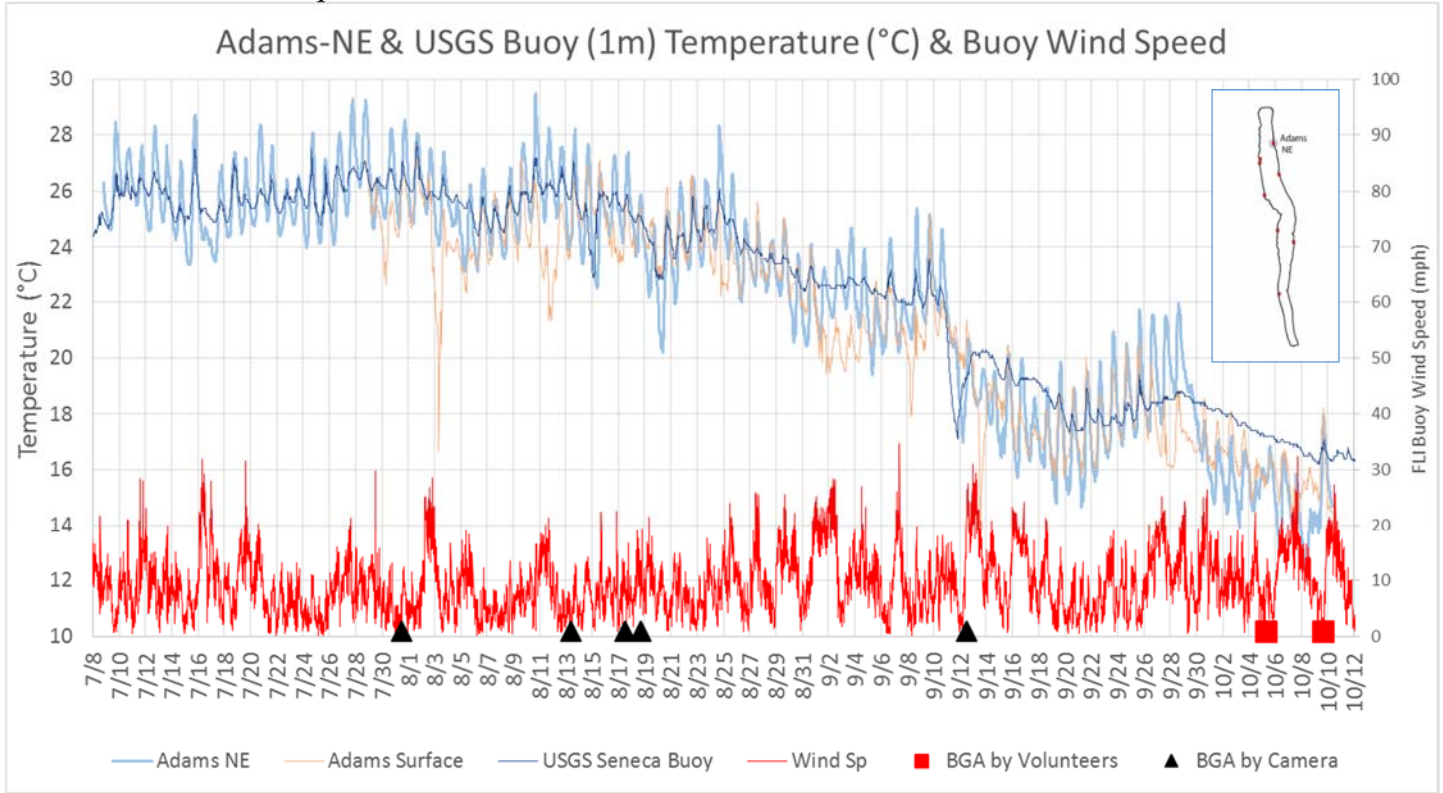

**2020 NEARSHORE MONITORING OF CYANOBACTERIA (BLUE-GREEN ALGAE)
IN SENECA & OWASCO LAKES**

**THE 2020 FLI REPORT TO THE SENECA LAKE PURE WATERS ASSOCIATION, FRED L. EMERSON FOUNDATION AND
CAYUGA COUNTY**

Data Repository

1. Seneca Lake Water Temperature Data	2
2. Owasco Lake Water Temperature Data.....	6
3. Seneca Lake Weather Data – Air Temperatures.....	8
4. Owasco Lake Weather Data – Air Temperatures	12
5. Seneca Lake Weather Data – Rainfall	14
6. Owasco Lake Weather Data – Rainfall.....	18
7. Seneca Lake Weather Data – Solar Intensity.....	20
8. Owasco Lake Weather Data – Solar Intensity	24
9. Seneca Lake – Wind Speed.....	26
10. Owasco Lake – Wind Speed.....	30
11. Seneca & Owasco Lake Buoy – Historical Wind Roses	32
12. Seneca Lake Weather Data – Wind Roses.....	35
13. Owasco Lake Weather Data – Wind Roses	37
14. Owasco Lake Buoy – Seasonal Wind Roses	38
15. Seneca & Owasco Lake – Selected Seasonal Wind Roses	39
16. Owasco Lake WQ Sonde – Water Temperatures	42
17. Owasco Lake WQ Sonde – Salinity.....	44
18. Owasco Lake WQ Sonde – Dissolved Oxygen	46
19. Owasco Lake WQ Sonde – Total and Cyanobacteria Phycocyanin Fluorescence	48
20. Owasco Lake WQ Sonde – Turbidity (Fire Lane 20 Only).....	50
21. Seneca Lake Camera Summary Chart	51
22. Owasco Lake Camera Summary Chart.....	52

Seneca Lake Water Temperature Data