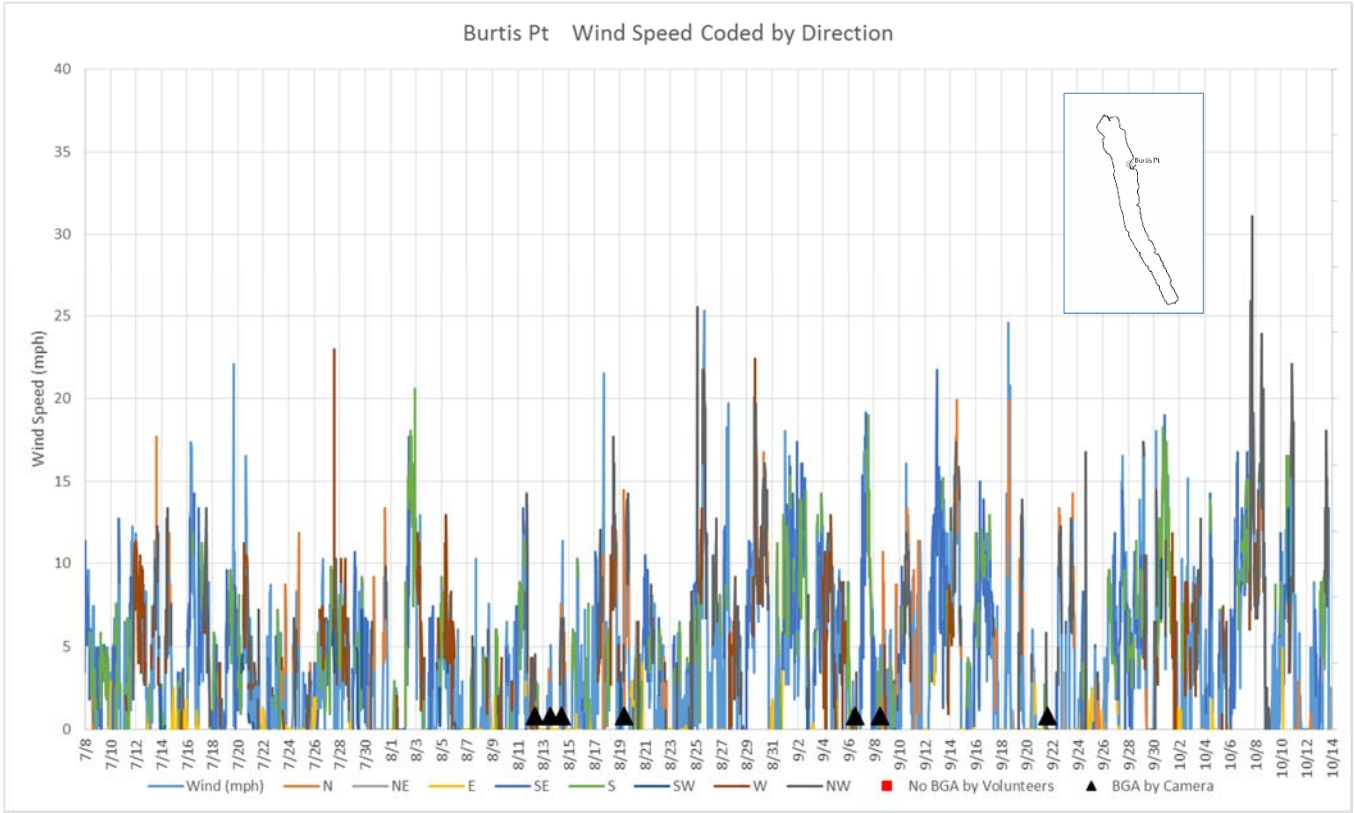

Seneca Lake Water Temperature Data

Owasco Lake Water Temperature Data

Seneca Weather Data – Air Temperatures

Owasco Weather Data – Air Temperatures

Seneca Lake Rainfall

Owasco Lake Rainfall

Seneca Lake Solar Intensity

Owasco Lake Solar Intensity

Seneca Lake Wind Speed & Direction (Color Coded)

Owasco Lake Wind Speed & Direction (Color Coded)

Seneca & Owasco Lake Buoy Site Wind Roses

Seneca Lake Wind Roses

Owasco Lake Wind Roses

Seasonal Wind Roses FLI Buoy Owasco Lake

Seasonal Wind Roses at Selected Sites, Seneca & Owasco Lakes

Owasco WQ Sonde Water Temperature

Owasco WQ Sonde Water Salinity

Owasco WQ Sonde Water Dissolved Oxygen