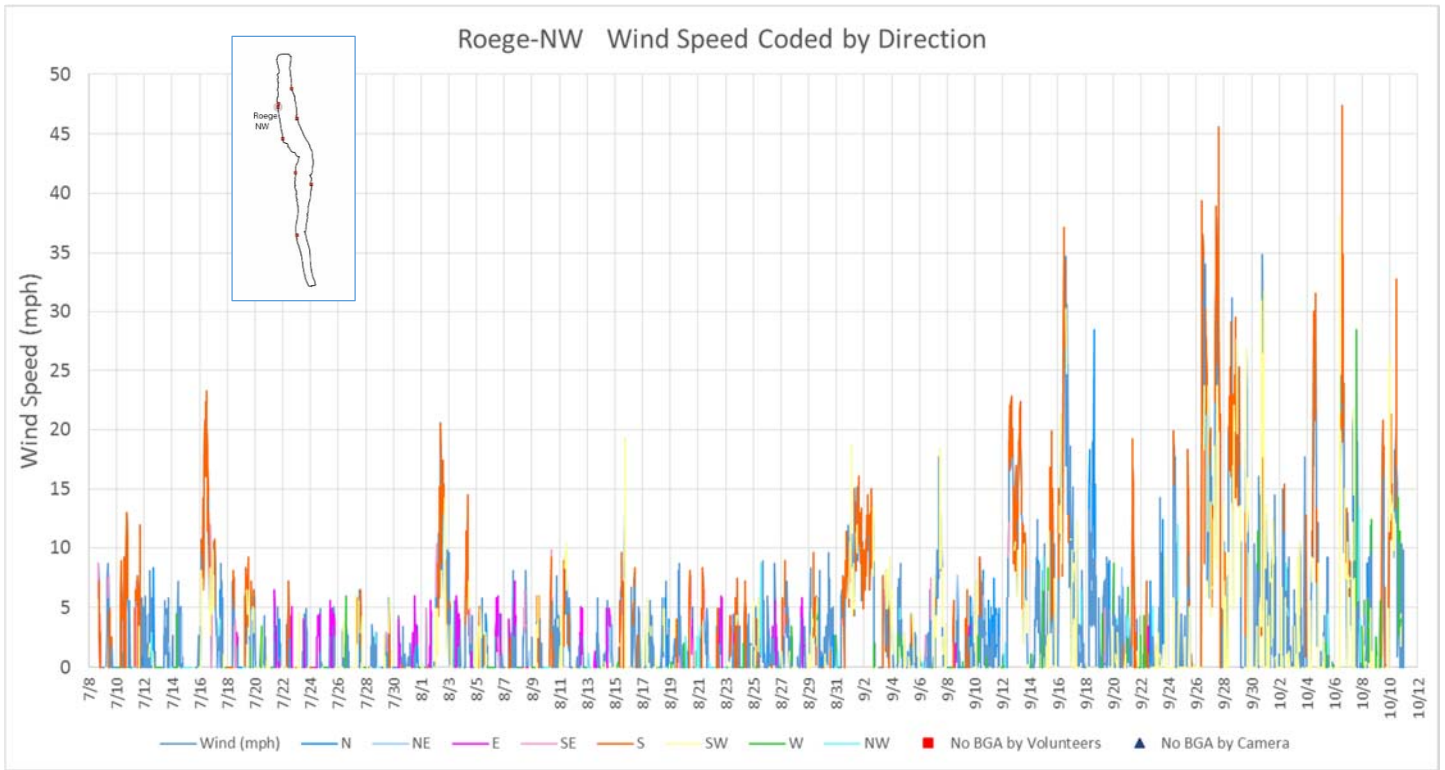

Seneca Lake Water Temperature Data

Owasco Lake Water Temperature Data

Seneca Weather Data – Air Temperatures

Owasco Weather Data – Air Temperatures

Seneca Lake Rainfall

Owasco Lake Rainfall

Seneca Lake Solar Intensity

Owasco Lake Solar Intensity

Seneca Lake Wind Speed & Direction (Color Coded)

Owasco Lake Wind Speed & Direction (Color Coded)

Seneca & Owasco Lake Buoy Site Wind Roses

Seneca Lake Wind Roses

Owasco Lake Wind Roses

Seasonal Wind Roses FLI Buoy Owasco Lake

Seasonal Wind Roses at Selected Sites, Seneca & Owasco Lakes

Owasco WQ Sonde Water Temperature

Owasco WQ Sonde Water Salinity

Owasco WQ Sonde Water Dissolved Oxygen