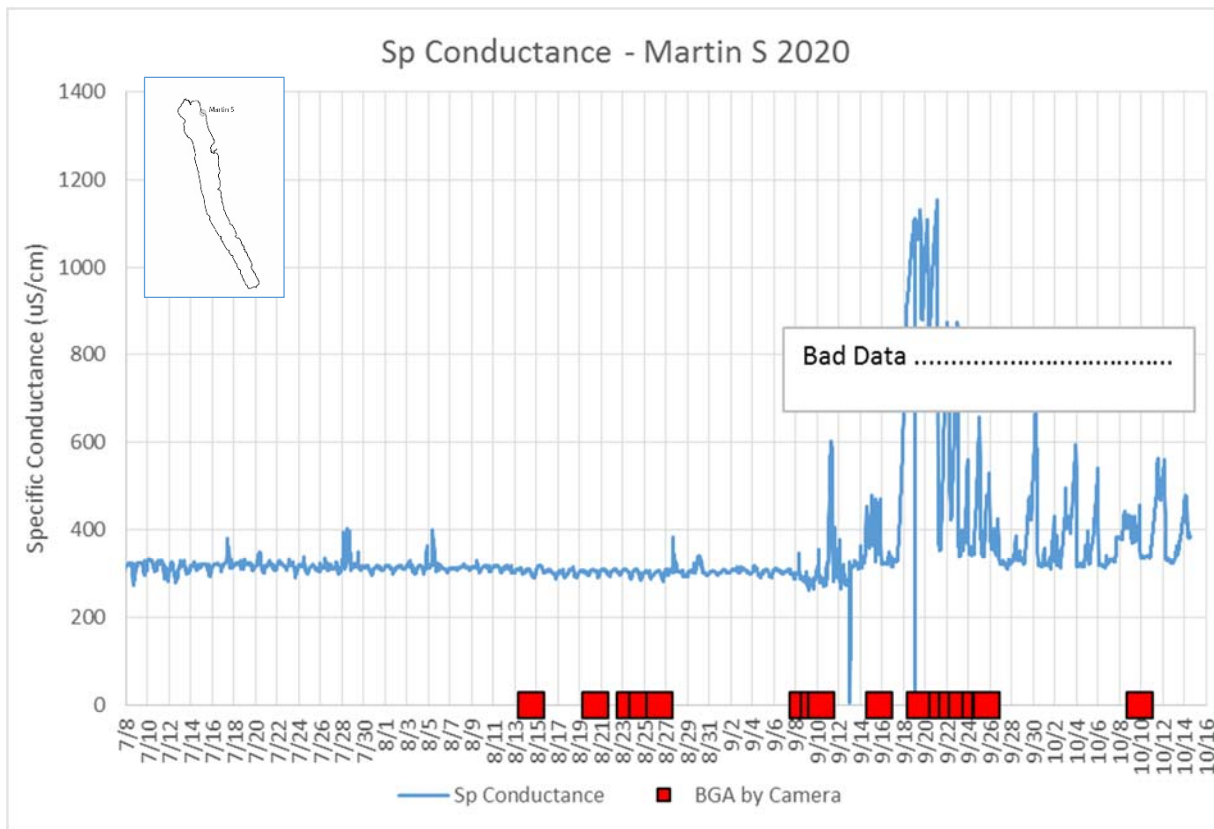

Seasonal Wind Roses FLI Buoy Owasco Lake

Seasonal Wind Roses at Selected Sites, Seneca & Owasco Lakes

Owasco WQ Sonde Water Temperature

Owasco WQ Sonde Water Salinity

Owasco WQ Sonde Water Dissolved Oxygen