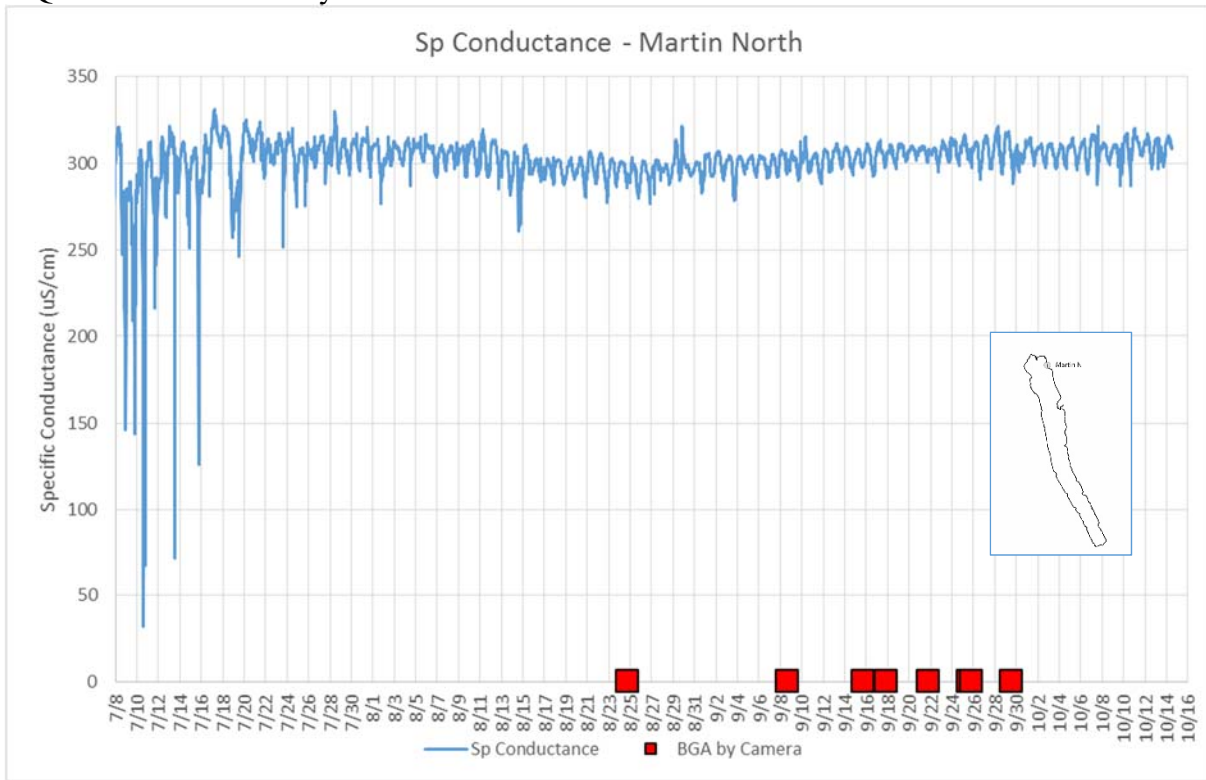

Seasonal Wind Roses FLI Buoy Owasco Lake

Seasonal Wind Roses at Selected Sites, Seneca & Owasco Lakes

Owasco WQ Sonde Water Temperature

Owasco WQ Sonde Water Salinity

Owasco WQ Sonde Water Dissolved Oxygen