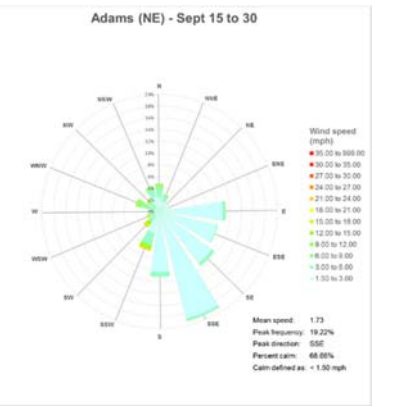

Data Repository

1. Seneca Lake Water Temperature Data	2
2. Owasco Lake Water Temperature Data.....	6
3. Seneca Lake Weather Data – Air Temperatures.....	8
4. Owasco Lake Weather Data – Air Temperatures	12
5. Seneca Lake Weather Data – Rainfall	14
6. Owasco Lake Weather Data – Rainfall.....	18
7. Seneca Lake Weather Data – Solar Intensity.....	20
8. Owasco Lake Weather Data – Solar Intensity	24
9. Seneca Lake – Wind Speed.....	26
10. Owasco Lake – Wind Speed.....	30
11. Seneca & Owasco Lake Buoy – Historical Wind Roses	32
12. Seneca Lake Weather Data – Wind Roses.....	35
13. Owasco Lake Weather Data – Wind Roses	37
14. Owasco Lake Buoy – Seasonal Wind Roses	38
15. Seneca & Owasco Lake – Selected Seasonal Wind Roses	39
16. Owasco Lake WQ Sonde – Water Temperatures	42
17. Owasco Lake WQ Sonde – Salinity.....	44
18. Owasco Lake WQ Sonde – Dissolved Oxygen	46
19. Owasco Lake WQ Sonde – Total and Cyanobacteria Phycocyanin Fluorescence	48
20. Owasco Lake WQ Sonde – Turbidity (Fire Lane 20 Only).....	50
21. Seneca Lake Camera Summary Chart	51
22. Owasco Lake Camera Summary Chart.....	52

Seneca Lake Water Temperature Data

Owasco Lake Water Temperature Data

Seneca Weather Data – Air Temperatures

Owasco Weather Data – Air Temperatures

Seneca Lake Rainfall

Owasco Lake Rainfall

Seneca Lake Solar Intensity

Owasco Lake Solar Intensity

Seneca Lake Wind Speed & Direction (Color Coded)

Owasco Lake Wind Speed & Direction (Color Coded)

Seneca & Owasco Lake Buoy Site Wind Roses

Seneca Lake Wind Roses

Owasco Lake Wind Roses

Seasonal Wind Roses FLI Buoy Owasco Lake

Seasonal Wind Roses at Selected Sites, Seneca & Owasco Lakes

Owasco WQ Sonde Water Temperature

Owasco WQ Sonde Water Salinity

Owasco WQ Sonde Water Dissolved Oxygen