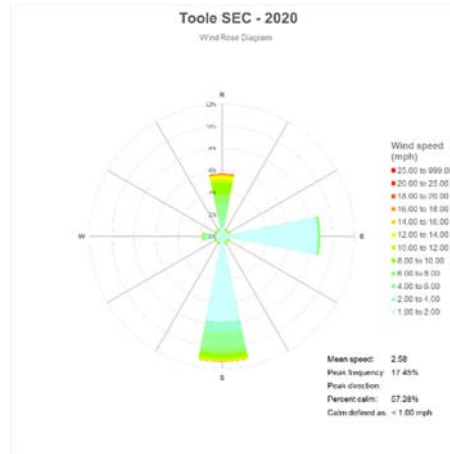

Data Repository

1. Seneca Lake Water Temperature Data	2
2. Owasco Lake Water Temperature Data.....	6
3. Seneca Lake Weather Data – Air Temperatures.....	8
4. Owasco Lake Weather Data – Air Temperatures	12
5. Seneca Lake Weather Data – Rainfall	14
6. Owasco Lake Weather Data – Rainfall.....	18
7. Seneca Lake Weather Data – Solar Intensity.....	20
8. Owasco Lake Weather Data – Solar Intensity	24
9. Seneca Lake – Wind Speed.....	26
10. Owasco Lake – Wind Speed.....	30
11. Seneca & Owasco Lake Buoy – Historical Wind Roses	32
12. Seneca Lake Weather Data – Wind Roses.....	35
13. Owasco Lake Weather Data – Wind Roses	37
14. Owasco Lake Buoy – Seasonal Wind Roses	38
15. Seneca & Owasco Lake – Selected Seasonal Wind Roses	39
16. Owasco Lake WQ Sonde – Water Temperatures	42
17. Owasco Lake WQ Sonde – Salinity.....	44
18. Owasco Lake WQ Sonde – Dissolved Oxygen	46
19. Owasco Lake WQ Sonde – Total and Cyanobacteria Phycocyanin Fluorescence	48
20. Owasco Lake WQ Sonde – Turbidity (Fire Lane 20 Only).....	50
21. Seneca Lake Camera Summary Chart	51
22. Owasco Lake Camera Summary Chart.....	52

Seneca Lake Water Temperature Data

Owasco Lake Water Temperature Data

Seneca Weather Data – Air Temperatures

Owasco Weather Data – Air Temperatures

Seneca Lake Rainfall

Owasco Lake Rainfall

Seneca Lake Solar Intensity

Owasco Lake Solar Intensity

Seneca Lake Wind Speed & Direction (Color Coded)

Owasco Lake Wind Speed & Direction (Color Coded)

Seneca & Owasco Lake Buoy Site Wind Roses

Seneca Lake Wind Roses

Owasco Lake Wind Roses

Seasonal Wind Roses FLI Buoy Owasco Lake

Seasonal Wind Roses at Selected Sites, Seneca & Owasco Lakes

Owasco WQ Sonde Water Temperature

Owasco WQ Sonde Water Salinity

Owasco WQ Sonde Water Dissolved Oxygen