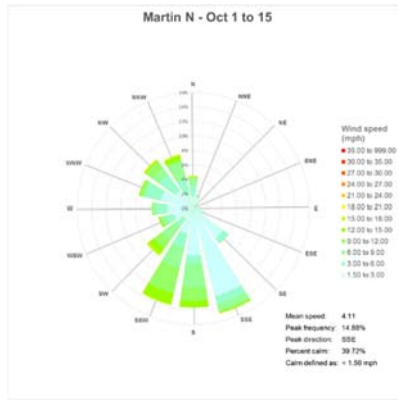

Data Repository

1. Seneca Lake Water Temperature Data	2
2. Owasco Lake Water Temperature Data.....	6
3. Seneca Lake Weather Data – Air Temperatures.....	8
4. Owasco Lake Weather Data – Air Temperatures	12
5. Seneca Lake Weather Data – Rainfall	14
6. Owasco Lake Weather Data – Rainfall.....	18
7. Seneca Lake Weather Data – Solar Intensity.....	20
8. Owasco Lake Weather Data – Solar Intensity	24
9. Seneca Lake – Wind Speed.....	26
10. Owasco Lake – Wind Speed.....	30
11. Seneca & Owasco Lake Buoy – Historical Wind Roses	32
12. Seneca Lake Weather Data – Wind Roses.....	35
13. Owasco Lake Weather Data – Wind Roses	37
14. Owasco Lake Buoy – Seasonal Wind Roses	38
15. Seneca & Owasco Lake – Selected Seasonal Wind Roses	39
16. Owasco Lake WQ Sonde – Water Temperatures	42
17. Owasco Lake WQ Sonde – Salinity.....	44
18. Owasco Lake WQ Sonde – Dissolved Oxygen	46
19. Owasco Lake WQ Sonde – Total and Cyanobacteria Phycocyanin Fluorescence	48
20. Owasco Lake WQ Sonde – Turbidity (Fire Lane 20 Only).....	50
21. Seneca Lake Camera Summary Chart	51
22. Owasco Lake Camera Summary Chart.....	52

Seneca Lake Water Temperature Data

Owasco Lake Water Temperature Data

Seneca Weather Data – Air Temperatures

Owasco Weather Data – Air Temperatures

Seneca Lake Rainfall

Owasco Lake Rainfall

Seneca Lake Solar Intensity

Owasco Lake Solar Intensity

Seneca Lake Wind Speed & Direction (Color Coded)

Owasco Lake Wind Speed & Direction (Color Coded)

Seneca & Owasco Lake Buoy Site Wind Roses

Seneca Lake Wind Roses

Owasco Lake Wind Roses

Seasonal Wind Roses FLI Buoy Owasco Lake

Seasonal Wind Roses at Selected Sites, Seneca & Owasco Lakes

Owasco WQ Sonde Water Temperature

Owasco WQ Sonde Water Salinity

Owasco WQ Sonde Water Dissolved Oxygen