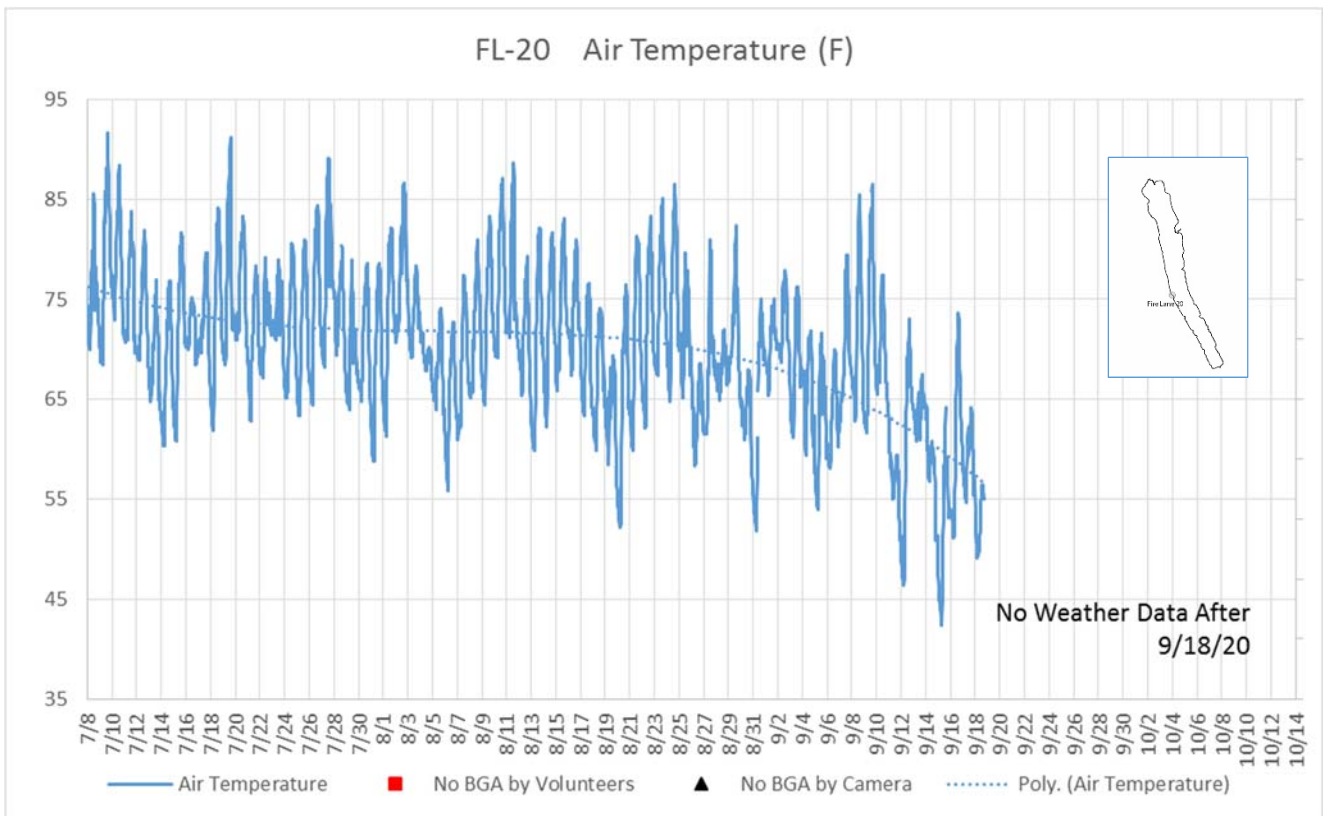

Seneca Lake Water Temperature Data

Owasco Lake Water Temperature Data

Seneca Weather Data – Air Temperatures

Owasco Weather Data – Air Temperatures

Seneca Lake Rainfall

Owasco Lake Rainfall

Seneca Lake Solar Intensity

Owasco Lake Solar Intensity

Seneca Lake Wind Speed & Direction (Color Coded)

Owasco Lake Wind Speed & Direction (Color Coded)

Seneca & Owasco Lake Buoy Site Wind Roses

Seneca Lake Wind Roses

Owasco Lake Wind Roses