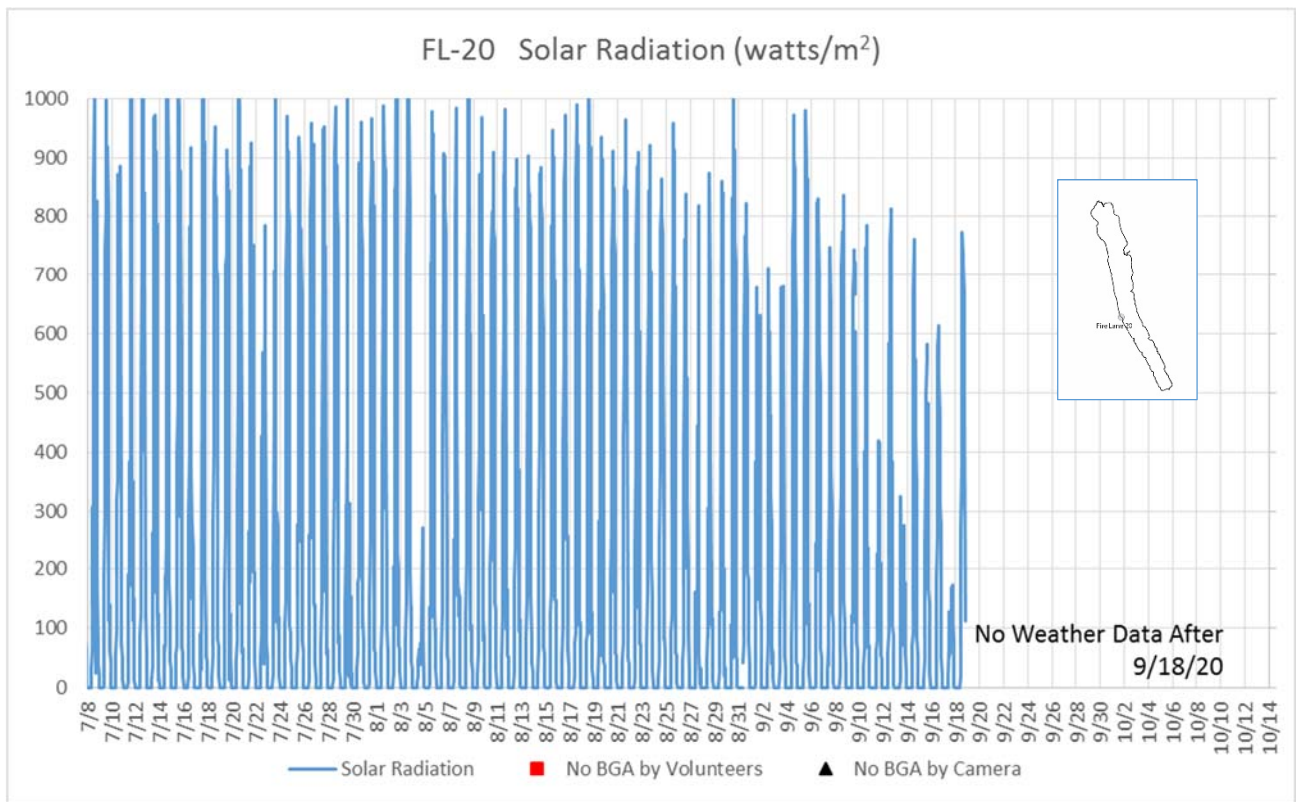

Seneca Lake Water Temperature Data

Owasco Lake Water Temperature Data

Seneca Weather Data – Air Temperatures

Owasco Weather Data – Air Temperatures

Seneca Lake Rainfall

Owasco Lake Rainfall

Seneca Lake Solar Intensity

Owasco Lake Solar Intensity

Seneca Lake Wind Speed & Direction (Color Coded)

Owasco Lake Wind Speed & Direction (Color Coded)

Seneca & Owasco Lake Buoy Site Wind Roses

Seneca Lake Wind Roses

Owasco Lake Wind Roses