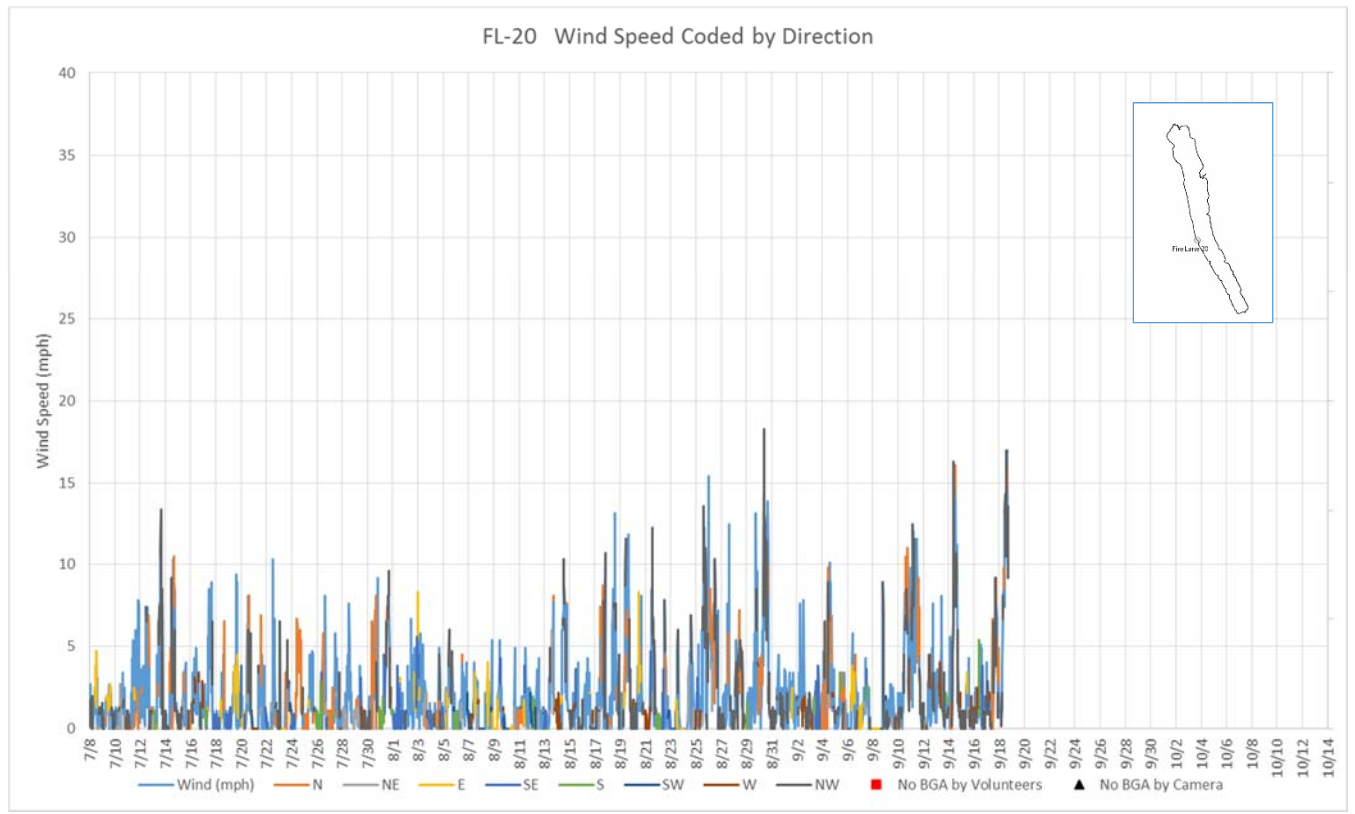

Seneca Lake Water Temperature Data

Owasco Lake Water Temperature Data

Seneca Weather Data – Air Temperatures

Owasco Weather Data – Air Temperatures

Seneca Lake Rainfall

Owasco Lake Rainfall

Seneca Lake Solar Intensity

Owasco Lake Solar Intensity

Seneca Lake Wind Speed & Direction (Color Coded)

Owasco Lake Wind Speed & Direction (Color Coded)

Seneca & Owasco Lake Buoy Site Wind Roses

Seneca Lake Wind Roses

Owasco Lake Wind Roses

Seasonal Wind Roses FLI Buoy Owasco Lake

Seasonal Wind Roses at Selected Sites, Seneca & Owasco Lakes

Owasco WQ Sonde Water Temperature

Owasco WQ Sonde Water Salinity

Owasco WQ Sonde Water Dissolved Oxygen