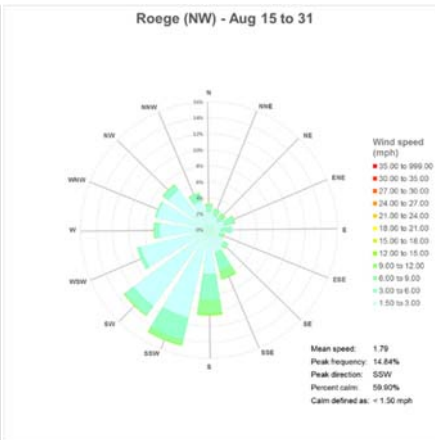

Data Repository

1. Seneca Lake Water Temperature Data	2
2. Owasco Lake Water Temperature Data.....	6
3. Seneca Lake Weather Data – Air Temperatures.....	8
4. Owasco Lake Weather Data – Air Temperatures	12
5. Seneca Lake Weather Data – Rainfall	14
6. Owasco Lake Weather Data – Rainfall.....	18
7. Seneca Lake Weather Data – Solar Intensity.....	20
8. Owasco Lake Weather Data – Solar Intensity	24
9. Seneca Lake – Wind Speed.....	26
10. Owasco Lake – Wind Speed.....	30
11. Seneca & Owasco Lake Buoy – Historical Wind Roses	32
12. Seneca Lake Weather Data – Wind Roses.....	35
13. Owasco Lake Weather Data – Wind Roses	37
14. Owasco Lake Buoy – Seasonal Wind Roses	38
15. Seneca & Owasco Lake – Selected Seasonal Wind Roses	39
16. Owasco Lake WQ Sonde – Water Temperatures	42
17. Owasco Lake WQ Sonde – Salinity.....	44
18. Owasco Lake WQ Sonde – Dissolved Oxygen	46
19. Owasco Lake WQ Sonde – Total and Cyanobacteria Phycocyanin Fluorescence	48
20. Owasco Lake WQ Sonde – Turbidity (Fire Lane 20 Only).....	50
21. Seneca Lake Camera Summary Chart	51
22. Owasco Lake Camera Summary Chart.....	52

Seneca Lake Water Temperature Data

Owasco Lake Water Temperature Data

Seneca Weather Data – Air Temperatures

Owasco Weather Data – Air Temperatures

Seneca Lake Rainfall

Owasco Lake Rainfall

Seneca Lake Solar Intensity

Owasco Lake Solar Intensity

Seneca Lake Wind Speed & Direction (Color Coded)

Owasco Lake Wind Speed & Direction (Color Coded)

Seneca & Owasco Lake Buoy Site Wind Roses

Seneca Lake Wind Roses

Owasco Lake Wind Roses

Seasonal Wind Roses FLI Buoy Owasco Lake

Seasonal Wind Roses at Selected Sites, Seneca & Owasco Lakes

Owasco WQ Sonde Water Temperature

Owasco WQ Sonde Water Salinity

Owasco WQ Sonde Water Dissolved Oxygen