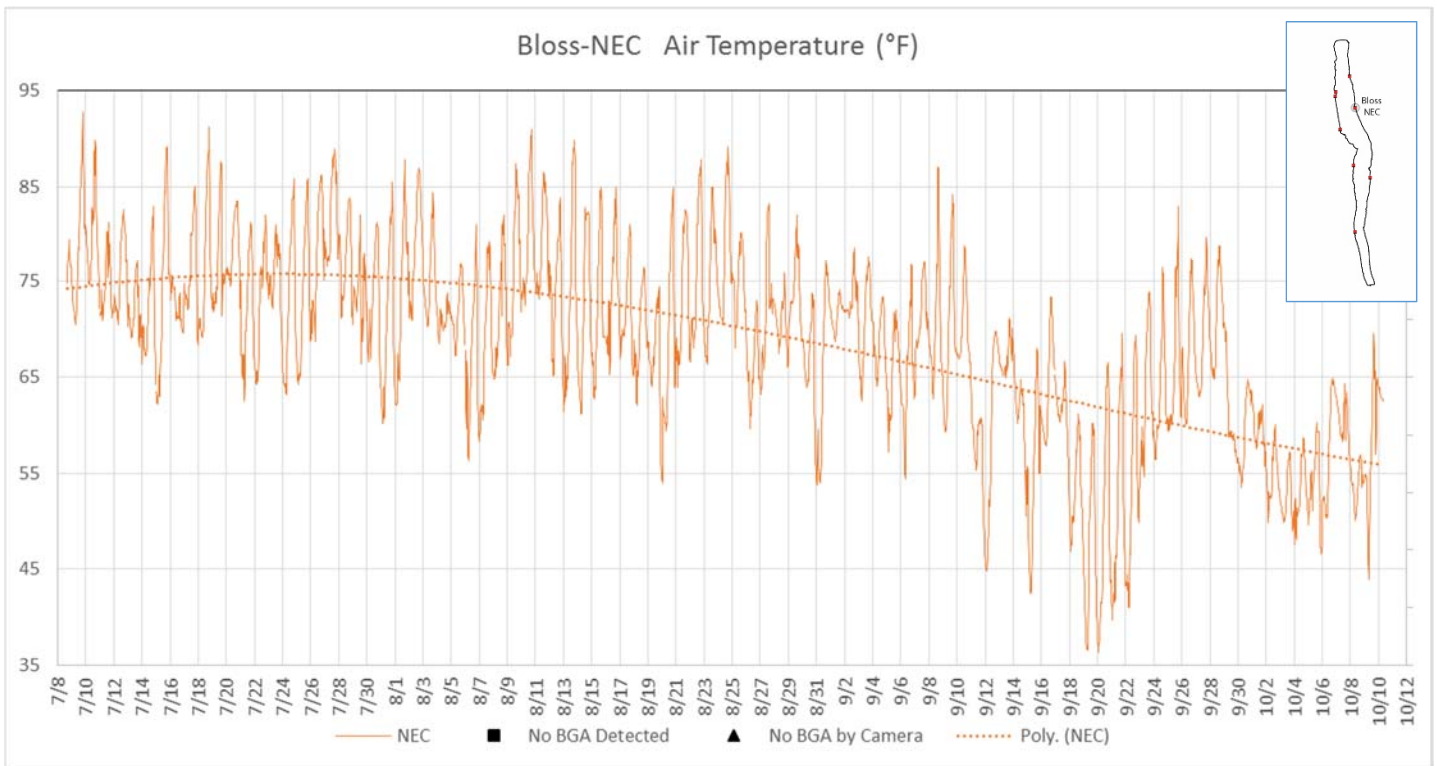

Seneca Lake Water Temperature Data

Owasco Lake Water Temperature Data

Seneca Weather Data – Air Temperatures

Owasco Weather Data – Air Temperatures

Seneca Lake Rainfall

Owasco Lake Rainfall

Seneca Lake Solar Intensity

Owasco Lake Solar Intensity

Seneca Lake Wind Speed & Direction (Color Coded)

Owasco Lake Wind Speed & Direction (Color Coded)

Seneca & Owasco Lake Buoy Site Wind Roses

Seneca Lake Wind Roses

Owasco Lake Wind Roses