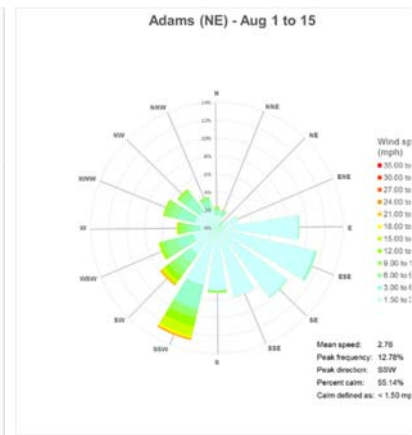

Data Repository

1. Seneca Lake Water Temperature Data	2
2. Owasco Lake Water Temperature Data.....	6
3. Seneca Lake Weather Data – Air Temperatures.....	8
4. Owasco Lake Weather Data – Air Temperatures	12
5. Seneca Lake Weather Data – Rainfall	14
6. Owasco Lake Weather Data – Rainfall.....	18
7. Seneca Lake Weather Data – Solar Intensity.....	20
8. Owasco Lake Weather Data – Solar Intensity	24
9. Seneca Lake – Wind Speed.....	26
10. Owasco Lake – Wind Speed.....	30
11. Seneca & Owasco Lake Buoy – Historical Wind Roses	32
12. Seneca Lake Weather Data – Wind Roses.....	35
13. Owasco Lake Weather Data – Wind Roses	37
14. Owasco Lake Buoy – Seasonal Wind Roses	38
15. Seneca & Owasco Lake – Selected Seasonal Wind Roses	39
16. Owasco Lake WQ Sonde – Water Temperatures	42
17. Owasco Lake WQ Sonde – Salinity.....	44
18. Owasco Lake WQ Sonde – Dissolved Oxygen	46
19. Owasco Lake WQ Sonde – Total and Cyanobacteria Phycocyanin Fluorescence	48
20. Owasco Lake WQ Sonde – Turbidity (Fire Lane 20 Only).....	50
21. Seneca Lake Camera Summary Chart	51
22. Owasco Lake Camera Summary Chart.....	52

Seneca Lake Water Temperature Data

Owasco Lake Water Temperature Data

Seneca Weather Data – Air Temperatures

Owasco Weather Data – Air Temperatures

Seneca Lake Rainfall

Owasco Lake Rainfall

Seneca Lake Solar Intensity

Owasco Lake Solar Intensity

Seneca Lake Wind Speed & Direction (Color Coded)

Owasco Lake Wind Speed & Direction (Color Coded)

Seneca & Owasco Lake Buoy Site Wind Roses

Seneca Lake Wind Roses

Owasco Lake Wind Roses

Seasonal Wind Roses FLI Buoy Owasco Lake

Seasonal Wind Roses at Selected Sites, Seneca & Owasco Lakes

Owasco WQ Sonde Water Temperature

Owasco WQ Sonde Water Salinity

Owasco WQ Sonde Water Dissolved Oxygen