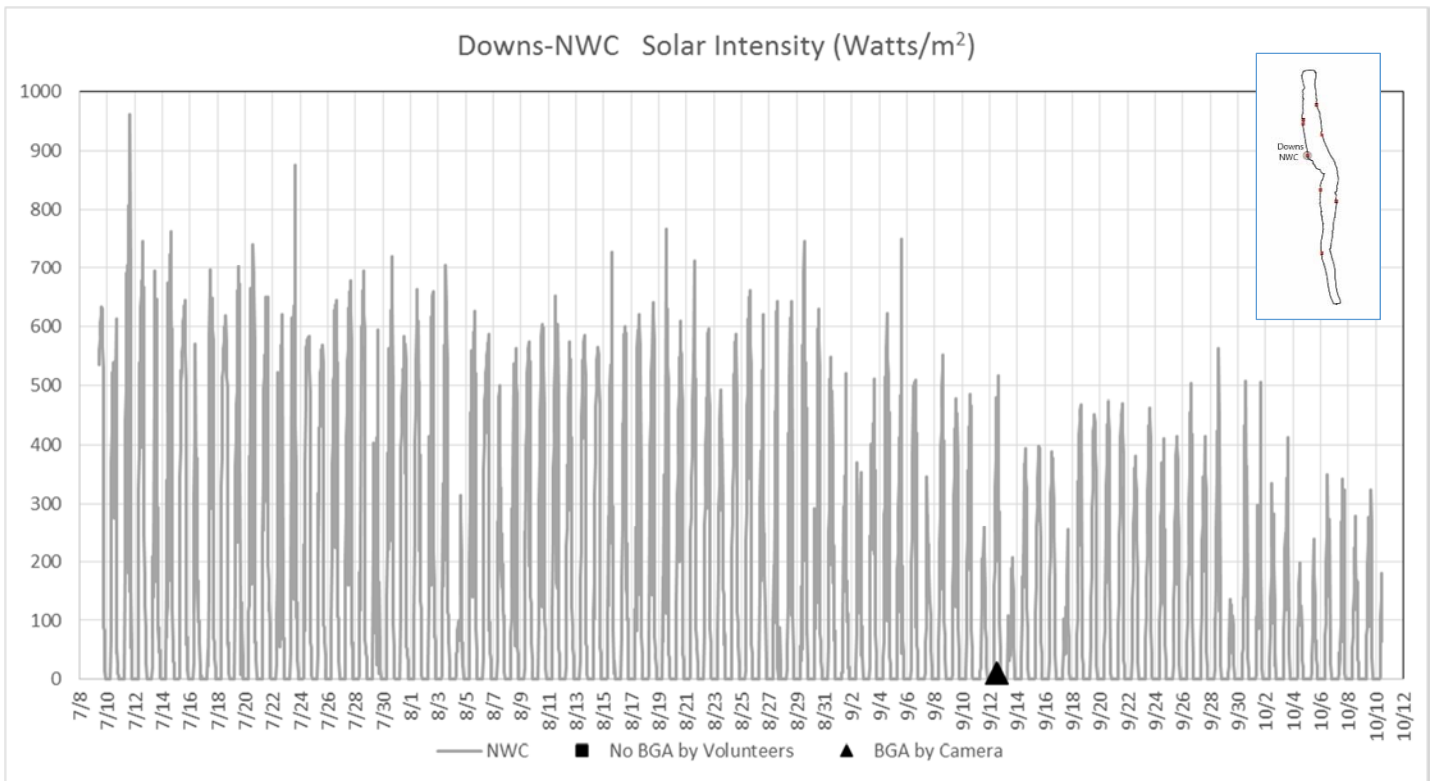

Data Repository

1. Seneca Lake Water Temperature Data	2
2. Owasco Lake Water Temperature Data.....	6
3. Seneca Lake Weather Data – Air Temperatures.....	8
4. Owasco Lake Weather Data – Air Temperatures	12
5. Seneca Lake Weather Data – Rainfall	14
6. Owasco Lake Weather Data – Rainfall.....	18
7. Seneca Lake Weather Data – Solar Intensity.....	20
8. Owasco Lake Weather Data – Solar Intensity	24
9. Seneca Lake – Wind Speed.....	26
10. Owasco Lake – Wind Speed.....	30
11. Seneca & Owasco Lake Buoy – Historical Wind Roses	32
12. Seneca Lake Weather Data – Wind Roses.....	35
13. Owasco Lake Weather Data – Wind Roses	37
14. Owasco Lake Buoy – Seasonal Wind Roses	38
15. Seneca & Owasco Lake – Selected Seasonal Wind Roses	39
16. Owasco Lake WQ Sonde – Water Temperatures	42
17. Owasco Lake WQ Sonde – Salinity.....	44
18. Owasco Lake WQ Sonde – Dissolved Oxygen	46
19. Owasco Lake WQ Sonde – Total and Cyanobacteria Phycocyanin Fluorescence	48
20. Owasco Lake WQ Sonde – Turbidity (Fire Lane 20 Only).....	50
21. Seneca Lake Camera Summary Chart	51
22. Owasco Lake Camera Summary Chart.....	52

Seneca Lake Water Temperature Data

Owasco Lake Water Temperature Data

Seneca Weather Data – Air Temperatures

Owasco Weather Data – Air Temperatures

Seneca Lake Rainfall

Owasco Lake Rainfall

Seneca Lake Solar Intensity

Owasco Lake Solar Intensity

Seneca Lake Wind Speed & Direction (Color Coded)

Owasco Lake Wind Speed & Direction (Color Coded)

Seneca & Owasco Lake Buoy Site Wind Roses

Seneca Lake Wind Roses

Owasco Lake Wind Roses