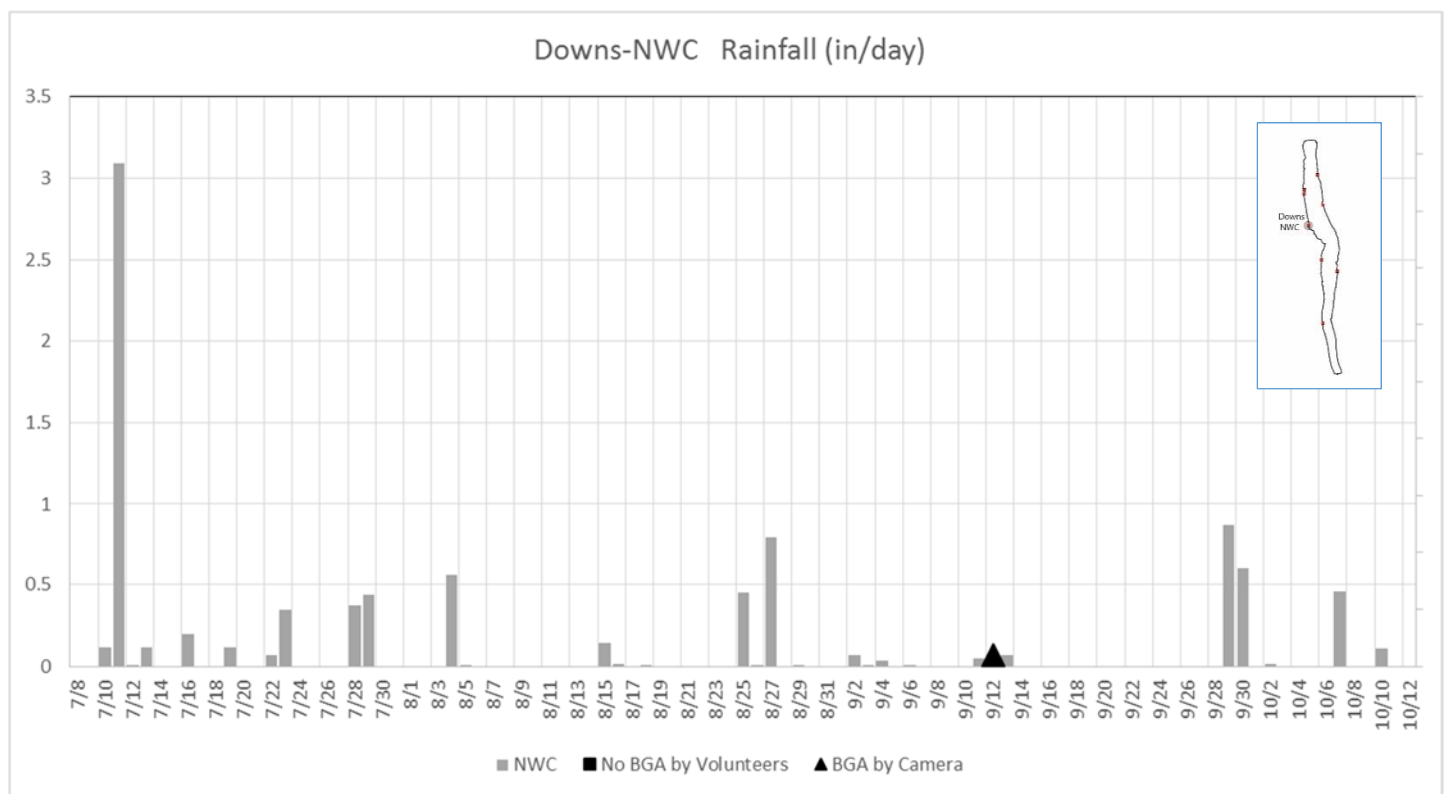

Data Repository

1. Seneca Lake Water Temperature Data	2
2. Owasco Lake Water Temperature Data.....	6
3. Seneca Lake Weather Data – Air Temperatures.....	8
4. Owasco Lake Weather Data – Air Temperatures	12
5. Seneca Lake Weather Data – Rainfall	14
6. Owasco Lake Weather Data – Rainfall.....	18
7. Seneca Lake Weather Data – Solar Intensity.....	20
8. Owasco Lake Weather Data – Solar Intensity	24
9. Seneca Lake – Wind Speed.....	26
10. Owasco Lake – Wind Speed.....	30
11. Seneca & Owasco Lake Buoy – Historical Wind Roses	32
12. Seneca Lake Weather Data – Wind Roses.....	35
13. Owasco Lake Weather Data – Wind Roses	37
14. Owasco Lake Buoy – Seasonal Wind Roses	38
15. Seneca & Owasco Lake – Selected Seasonal Wind Roses	39
16. Owasco Lake WQ Sonde – Water Temperatures	42
17. Owasco Lake WQ Sonde – Salinity.....	44
18. Owasco Lake WQ Sonde – Dissolved Oxygen	46
19. Owasco Lake WQ Sonde – Total and Cyanobacteria Phycocyanin Fluorescence	48
20. Owasco Lake WQ Sonde – Turbidity (Fire Lane 20 Only).....	50
21. Seneca Lake Camera Summary Chart	51
22. Owasco Lake Camera Summary Chart.....	52

Seneca Lake Water Temperature Data

Owasco Lake Water Temperature Data

Seneca Weather Data – Air Temperatures

Owasco Weather Data – Air Temperatures

Seneca Lake Rainfall

Owasco Lake Rainfall

Seneca Lake Solar Intensity

Owasco Lake Solar Intensity

Seneca Lake Wind Speed & Direction (Color Coded)

Owasco Lake Wind Speed & Direction (Color Coded)

Seneca & Owasco Lake Buoy Site Wind Roses

Seneca Lake Wind Roses

Owasco Lake Wind Roses