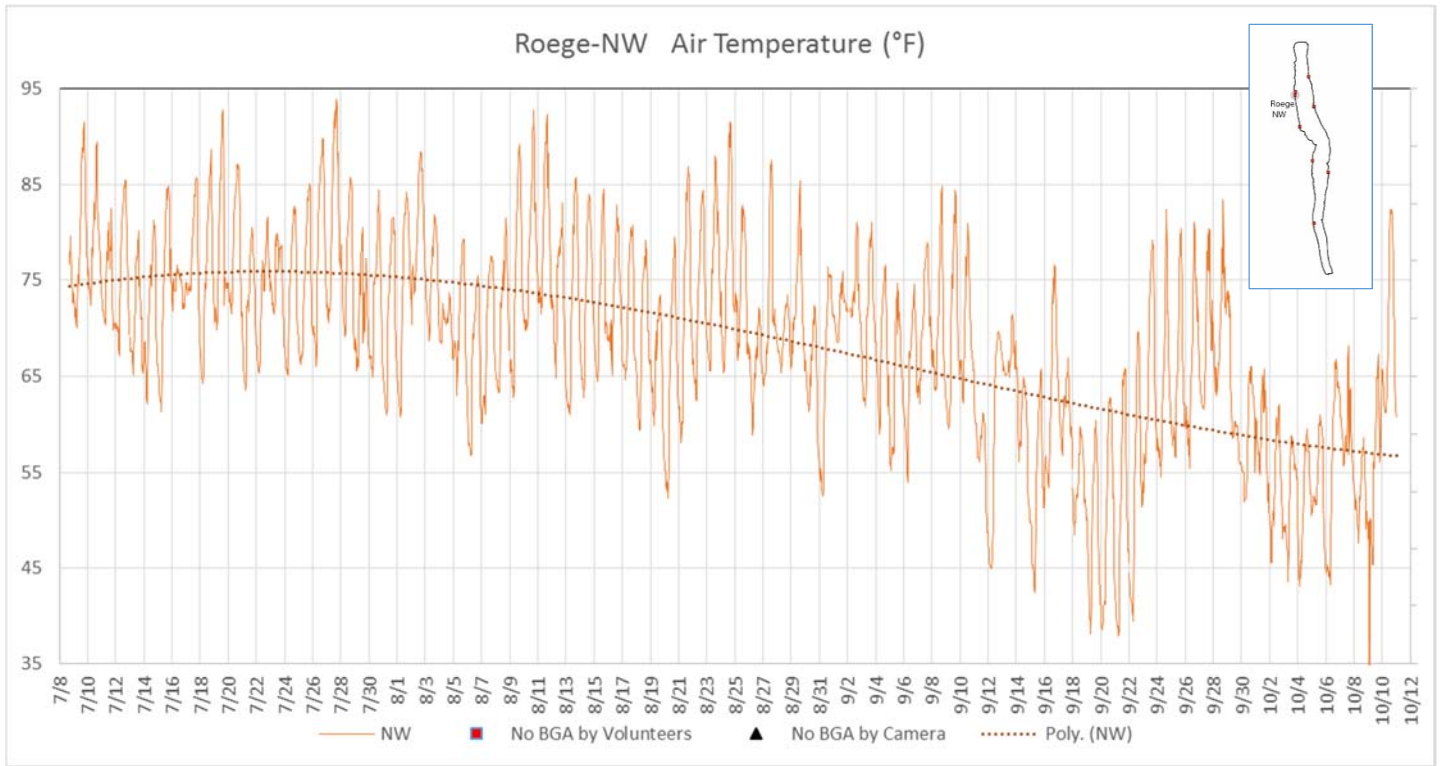

Seneca Lake Water Temperature Data

Owasco Lake Water Temperature Data

Seneca Weather Data – Air Temperatures

Owasco Weather Data – Air Temperatures

Seneca Lake Rainfall

Owasco Lake Rainfall

Seneca Lake Solar Intensity

Owasco Lake Solar Intensity

Seneca Lake Wind Speed & Direction (Color Coded)

Owasco Lake Wind Speed & Direction (Color Coded)

Seneca & Owasco Lake Buoy Site Wind Roses

Seneca Lake Wind Roses

Owasco Lake Wind Roses