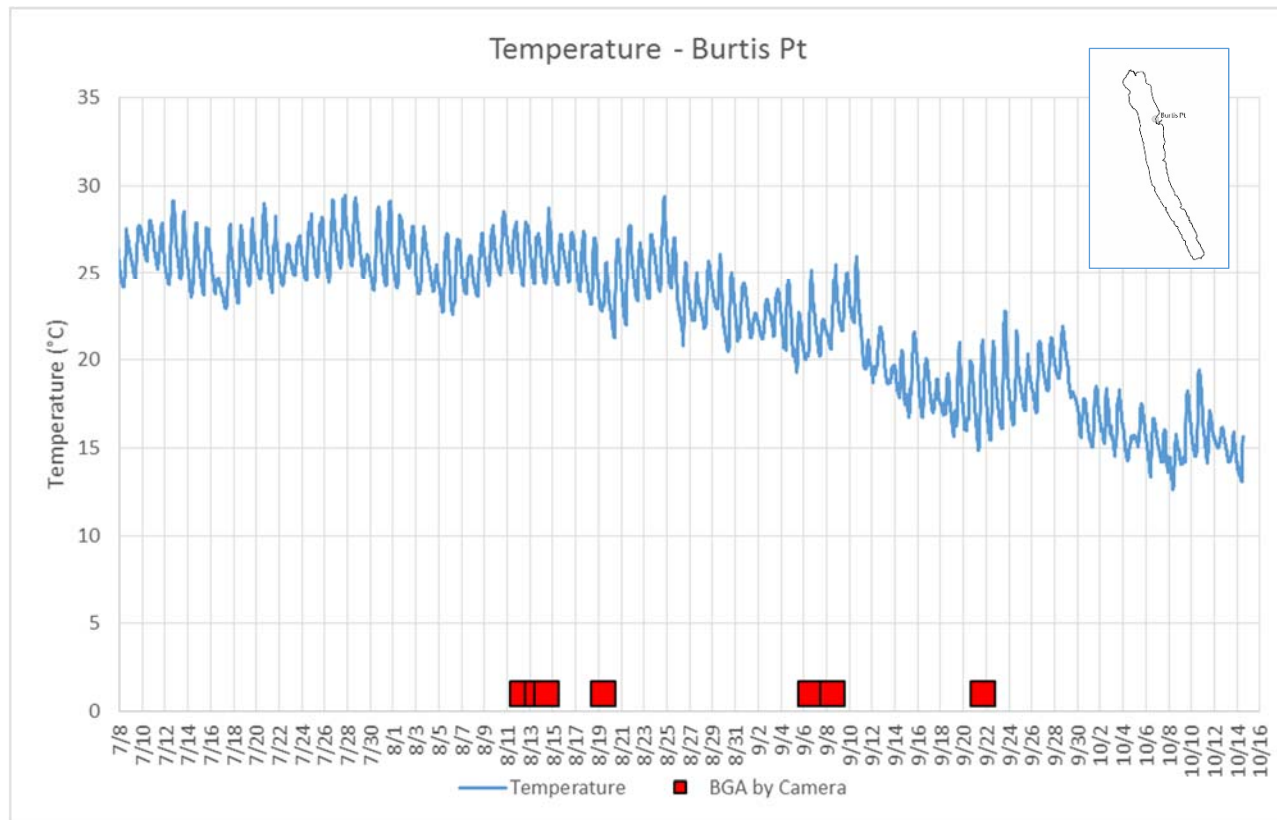

Owasco Lake Solar Intensity

Seneca Lake Wind Speed & Direction (Color Coded)

Owasco Lake Wind Speed & Direction (Color Coded)

Seneca & Owasco Lake Buoy Site Wind Roses

Seneca Lake Wind Roses

Owasco Lake Wind Roses

Seasonal Wind Roses FLI Buoy Owasco Lake

Seasonal Wind Roses at Selected Sites, Seneca & Owasco Lakes

Owasco WQ Sonde Water Temperature

Owasco WQ Sonde Water Salinity

Owasco WQ Sonde Water Dissolved Oxygen