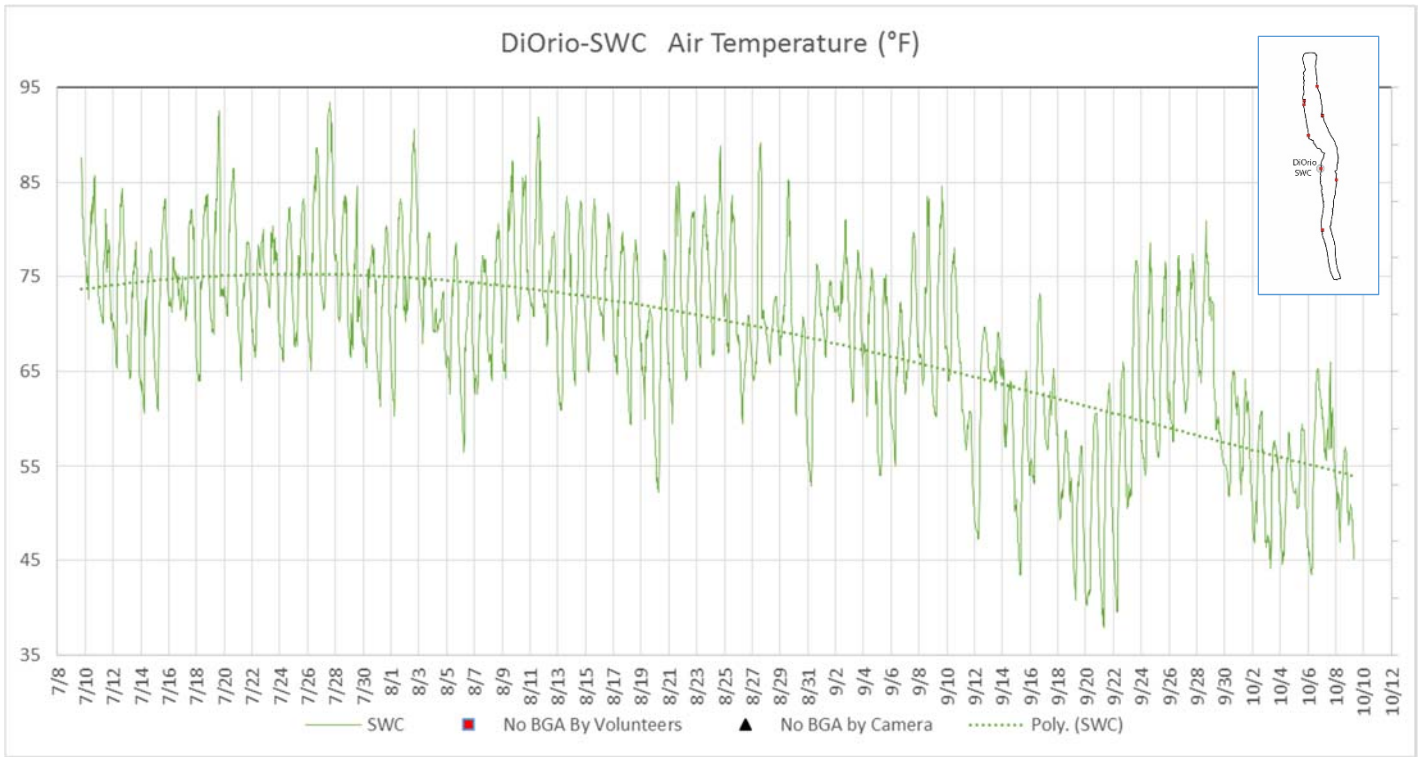

Seneca Lake Water Temperature Data

Owasco Lake Water Temperature Data

Seneca Weather Data – Air Temperatures

Owasco Weather Data – Air Temperatures

Seneca Lake Rainfall

Owasco Lake Rainfall

Seneca Lake Solar Intensity

Owasco Lake Solar Intensity

Seneca Lake Wind Speed & Direction (Color Coded)

Owasco Lake Wind Speed & Direction (Color Coded)

Seneca & Owasco Lake Buoy Site Wind Roses

Seneca Lake Wind Roses

Owasco Lake Wind Roses