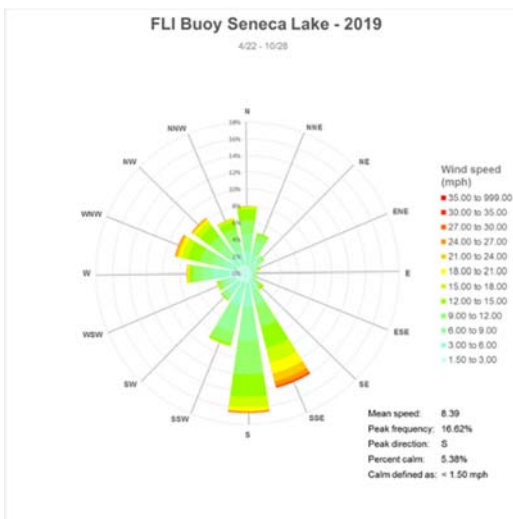

Data Repository

1. Seneca Lake Water Temperature Data	2
2. Owasco Lake Water Temperature Data.....	6
3. Seneca Lake Weather Data – Air Temperatures.....	8
4. Owasco Lake Weather Data – Air Temperatures	12
5. Seneca Lake Weather Data – Rainfall	14
6. Owasco Lake Weather Data – Rainfall.....	18
7. Seneca Lake Weather Data – Solar Intensity.....	20
8. Owasco Lake Weather Data – Solar Intensity	24
9. Seneca Lake – Wind Speed.....	26
10. Owasco Lake – Wind Speed.....	30
11. Seneca & Owasco Lake Buoy – Historical Wind Roses	32
12. Seneca Lake Weather Data – Wind Roses.....	35
13. Owasco Lake Weather Data – Wind Roses	37
14. Owasco Lake Buoy – Seasonal Wind Roses	38
15. Seneca & Owasco Lake – Selected Seasonal Wind Roses	39
16. Owasco Lake WQ Sonde – Water Temperatures	42
17. Owasco Lake WQ Sonde – Salinity.....	44
18. Owasco Lake WQ Sonde – Dissolved Oxygen	46
19. Owasco Lake WQ Sonde – Total and Cyanobacteria Phycocyanin Fluorescence	48
20. Owasco Lake WQ Sonde – Turbidity (Fire Lane 20 Only).....	50
21. Seneca Lake Camera Summary Chart	51
22. Owasco Lake Camera Summary Chart.....	52

Seneca Lake Water Temperature Data

Owasco Lake Water Temperature Data

Seneca Weather Data – Air Temperatures

Owasco Weather Data – Air Temperatures

Seneca Lake Rainfall

Owasco Lake Rainfall

Seneca Lake Solar Intensity

Owasco Lake Solar Intensity

Seneca Lake Wind Speed & Direction (Color Coded)

Owasco Lake Wind Speed & Direction (Color Coded)

Seneca & Owasco Lake Buoy Site Wind Roses

Seneca Lake Wind Roses

Owasco Lake Wind Roses

Seasonal Wind Roses FLI Buoy Owasco Lake

Seasonal Wind Roses at Selected Sites, Seneca & Owasco Lakes

Owasco WQ Sonde Water Temperature

Owasco WQ Sonde Water Salinity

Owasco WQ Sonde Water Dissolved Oxygen