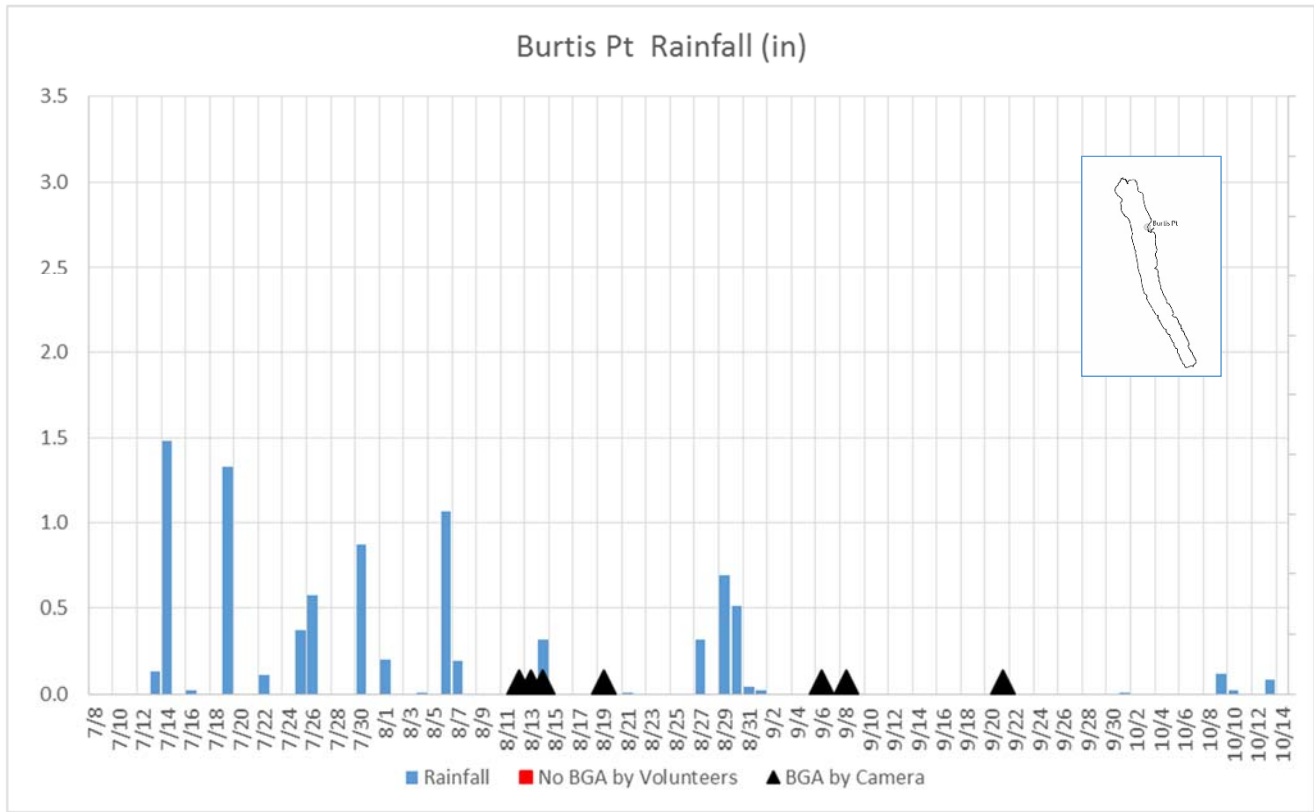

Data Repository

1. Seneca Lake Water Temperature Data	2
2. Owasco Lake Water Temperature Data.....	6
3. Seneca Lake Weather Data – Air Temperatures.....	8
4. Owasco Lake Weather Data – Air Temperatures	12
5. Seneca Lake Weather Data – Rainfall	14
6. Owasco Lake Weather Data – Rainfall.....	18
7. Seneca Lake Weather Data – Solar Intensity.....	20
8. Owasco Lake Weather Data – Solar Intensity	24
9. Seneca Lake – Wind Speed.....	26
10. Owasco Lake – Wind Speed.....	30
11. Seneca & Owasco Lake Buoy – Historical Wind Roses	32
12. Seneca Lake Weather Data – Wind Roses.....	35
13. Owasco Lake Weather Data – Wind Roses	37
14. Owasco Lake Buoy – Seasonal Wind Roses	38
15. Seneca & Owasco Lake – Selected Seasonal Wind Roses	39
16. Owasco Lake WQ Sonde – Water Temperatures	42
17. Owasco Lake WQ Sonde – Salinity.....	44
18. Owasco Lake WQ Sonde – Dissolved Oxygen	46
19. Owasco Lake WQ Sonde – Total and Cyanobacteria Phycocyanin Fluorescence	48
20. Owasco Lake WQ Sonde – Turbidity (Fire Lane 20 Only).....	50
21. Seneca Lake Camera Summary Chart	51
22. Owasco Lake Camera Summary Chart.....	52

Seneca Lake Water Temperature Data

Owasco Lake Water Temperature Data

Seneca Weather Data – Air Temperatures

Owasco Weather Data – Air Temperatures

Seneca Lake Rainfall

Owasco Lake Rainfall

Seneca Lake Solar Intensity

Owasco Lake Solar Intensity

Seneca Lake Wind Speed & Direction (Color Coded)

Owasco Lake Wind Speed & Direction (Color Coded)

Seneca & Owasco Lake Buoy Site Wind Roses

Seneca Lake Wind Roses

Owasco Lake Wind Roses