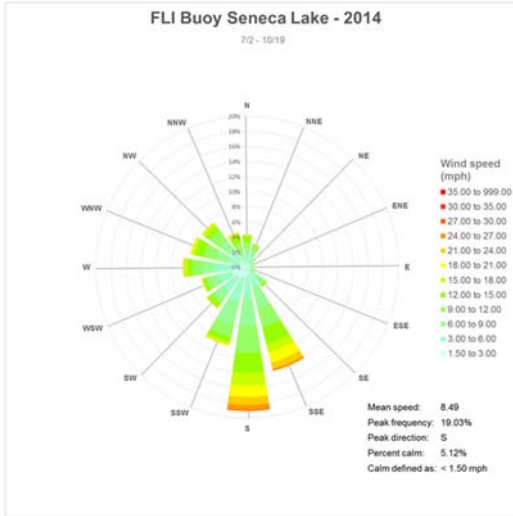

Data Repository

1. Seneca Lake Water Temperature Data	2
2. Owasco Lake Water Temperature Data.....	6
3. Seneca Lake Weather Data – Air Temperatures.....	8
4. Owasco Lake Weather Data – Air Temperatures	12
5. Seneca Lake Weather Data – Rainfall	14
6. Owasco Lake Weather Data – Rainfall.....	18
7. Seneca Lake Weather Data – Solar Intensity.....	20
8. Owasco Lake Weather Data – Solar Intensity	24
9. Seneca Lake – Wind Speed.....	26
10. Owasco Lake – Wind Speed.....	30
11. Seneca & Owasco Lake Buoy – Historical Wind Roses	32
12. Seneca Lake Weather Data – Wind Roses.....	35
13. Owasco Lake Weather Data – Wind Roses	37
14. Owasco Lake Buoy – Seasonal Wind Roses	38
15. Seneca & Owasco Lake – Selected Seasonal Wind Roses	39
16. Owasco Lake WQ Sonde – Water Temperatures	42
17. Owasco Lake WQ Sonde – Salinity.....	44
18. Owasco Lake WQ Sonde – Dissolved Oxygen	46
19. Owasco Lake WQ Sonde – Total and Cyanobacteria Phycocyanin Fluorescence	48
20. Owasco Lake WQ Sonde – Turbidity (Fire Lane 20 Only).....	50
21. Seneca Lake Camera Summary Chart	51
22. Owasco Lake Camera Summary Chart.....	52

Seneca Lake Water Temperature Data

Owasco Lake Water Temperature Data

Seneca Weather Data – Air Temperatures

Owasco Weather Data – Air Temperatures

Seneca Lake Rainfall

Owasco Lake Rainfall

Seneca Lake Solar Intensity

Owasco Lake Solar Intensity

Seneca Lake Wind Speed & Direction (Color Coded)

Owasco Lake Wind Speed & Direction (Color Coded)

Seneca & Owasco Lake Buoy Site Wind Roses

Seneca Lake Wind Roses

Owasco Lake Wind Roses

Seasonal Wind Roses FLI Buoy Owasco Lake

Seasonal Wind Roses at Selected Sites, Seneca & Owasco Lakes

Owasco WQ Sonde Water Temperature

Owasco WQ Sonde Water Salinity

Owasco WQ Sonde Water Dissolved Oxygen