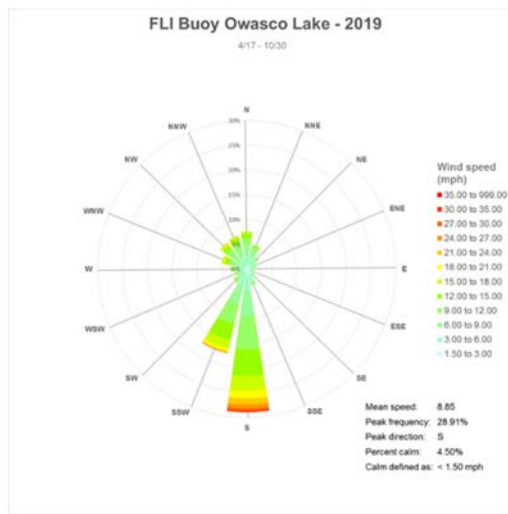

Data Repository

1. Seneca Lake Water Temperature Data	2
2. Owasco Lake Water Temperature Data.....	6
3. Seneca Lake Weather Data – Air Temperatures.....	8
4. Owasco Lake Weather Data – Air Temperatures	12
5. Seneca Lake Weather Data – Rainfall	14
6. Owasco Lake Weather Data – Rainfall.....	18
7. Seneca Lake Weather Data – Solar Intensity.....	20
8. Owasco Lake Weather Data – Solar Intensity	24
9. Seneca Lake – Wind Speed.....	26
10. Owasco Lake – Wind Speed.....	30
11. Seneca & Owasco Lake Buoy – Historical Wind Roses	32
12. Seneca Lake Weather Data – Wind Roses.....	35
13. Owasco Lake Weather Data – Wind Roses	37
14. Owasco Lake Buoy – Seasonal Wind Roses	38
15. Seneca & Owasco Lake – Selected Seasonal Wind Roses	39
16. Owasco Lake WQ Sonde – Water Temperatures	42
17. Owasco Lake WQ Sonde – Salinity.....	44
18. Owasco Lake WQ Sonde – Dissolved Oxygen	46
19. Owasco Lake WQ Sonde – Total and Cyanobacteria Phycocyanin Fluorescence	48
20. Owasco Lake WQ Sonde – Turbidity (Fire Lane 20 Only).....	50
21. Seneca Lake Camera Summary Chart	51
22. Owasco Lake Camera Summary Chart.....	52

Seneca Lake Water Temperature Data

Owasco Lake Water Temperature Data

Seneca Weather Data – Air Temperatures

Owasco Weather Data – Air Temperatures

Seneca Lake Rainfall

Owasco Lake Rainfall

Seneca Lake Solar Intensity

Owasco Lake Solar Intensity

Seneca Lake Wind Speed & Direction (Color Coded)

Owasco Lake Wind Speed & Direction (Color Coded)

Seneca & Owasco Lake Buoy Site Wind Roses

Seneca Lake Wind Roses

Owasco Lake Wind Roses

Seasonal Wind Roses FLI Buoy Owasco Lake

Seasonal Wind Roses at Selected Sites, Seneca & Owasco Lakes

Owasco WQ Sonde Water Temperature

Owasco WQ Sonde Water Salinity

Owasco WQ Sonde Water Dissolved Oxygen