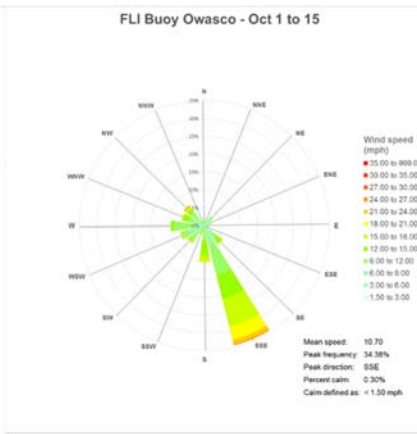

Data Repository

1. Seneca Lake Water Temperature Data	2
2. Owasco Lake Water Temperature Data.....	6
3. Seneca Lake Weather Data – Air Temperatures.....	8
4. Owasco Lake Weather Data – Air Temperatures	12
5. Seneca Lake Weather Data – Rainfall	14
6. Owasco Lake Weather Data – Rainfall.....	18
7. Seneca Lake Weather Data – Solar Intensity.....	20
8. Owasco Lake Weather Data – Solar Intensity	24
9. Seneca Lake – Wind Speed.....	26
10. Owasco Lake – Wind Speed.....	30
11. Seneca & Owasco Lake Buoy – Historical Wind Roses	32
12. Seneca Lake Weather Data – Wind Roses.....	35
13. Owasco Lake Weather Data – Wind Roses	37
14. Owasco Lake Buoy – Seasonal Wind Roses	38
15. Seneca & Owasco Lake – Selected Seasonal Wind Roses	39
16. Owasco Lake WQ Sonde – Water Temperatures	42
17. Owasco Lake WQ Sonde – Salinity.....	44
18. Owasco Lake WQ Sonde – Dissolved Oxygen	46
19. Owasco Lake WQ Sonde – Total and Cyanobacteria Phycocyanin Fluorescence	48
20. Owasco Lake WQ Sonde – Turbidity (Fire Lane 20 Only).....	50
21. Seneca Lake Camera Summary Chart	51
22. Owasco Lake Camera Summary Chart.....	52

Seneca Lake Water Temperature Data

Owasco Lake Water Temperature Data

Seneca Weather Data – Air Temperatures

Owasco Weather Data – Air Temperatures

Seneca Lake Rainfall

Owasco Lake Rainfall

Seneca Lake Solar Intensity

Owasco Lake Solar Intensity

Seneca Lake Wind Speed & Direction (Color Coded)

Owasco Lake Wind Speed & Direction (Color Coded)

Seneca & Owasco Lake Buoy Site Wind Roses

Seneca Lake Wind Roses

Owasco Lake Wind Roses

Seasonal Wind Roses FLI Buoy Owasco Lake

Seasonal Wind Roses at Selected Sites, Seneca & Owasco Lakes

Owasco WQ Sonde Water Temperature

Owasco WQ Sonde Water Salinity

Owasco WQ Sonde Water Dissolved Oxygen