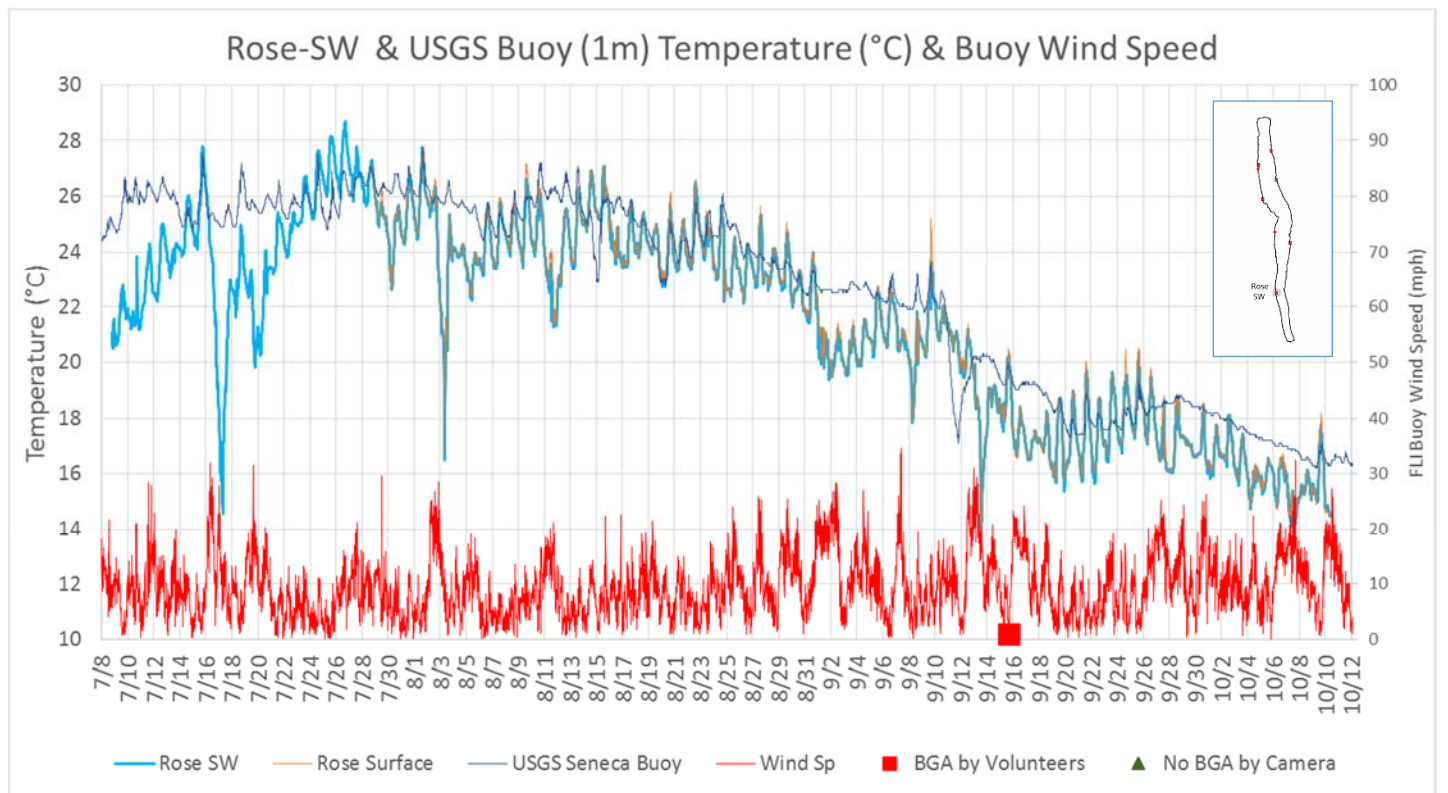

Data Repository

1. Seneca Lake Water Temperature Data	2
2. Owasco Lake Water Temperature Data.....	6
3. Seneca Lake Weather Data – Air Temperatures.....	8
4. Owasco Lake Weather Data – Air Temperatures	12
5. Seneca Lake Weather Data – Rainfall	14
6. Owasco Lake Weather Data – Rainfall.....	18
7. Seneca Lake Weather Data – Solar Intensity.....	20
8. Owasco Lake Weather Data – Solar Intensity	24
9. Seneca Lake – Wind Speed.....	26
10. Owasco Lake – Wind Speed.....	30
11. Seneca & Owasco Lake Buoy – Historical Wind Roses	32
12. Seneca Lake Weather Data – Wind Roses.....	35
13. Owasco Lake Weather Data – Wind Roses	37
14. Owasco Lake Buoy – Seasonal Wind Roses	38
15. Seneca & Owasco Lake – Selected Seasonal Wind Roses	39
16. Owasco Lake WQ Sonde – Water Temperatures	42
17. Owasco Lake WQ Sonde – Salinity.....	44
18. Owasco Lake WQ Sonde – Dissolved Oxygen	46
19. Owasco Lake WQ Sonde – Total and Cyanobacteria Phycocyanin Fluorescence	48
20. Owasco Lake WQ Sonde – Turbidity (Fire Lane 20 Only).....	50
21. Seneca Lake Camera Summary Chart	51
22. Owasco Lake Camera Summary Chart.....	52

Seneca Lake Water Temperature Data

Owasco Lake Water Temperature Data

Seneca Weather Data – Air Temperatures

Owasco Weather Data – Air Temperatures

Seneca Lake Rainfall

Owasco Lake Rainfall

Seneca Lake Solar Intensity