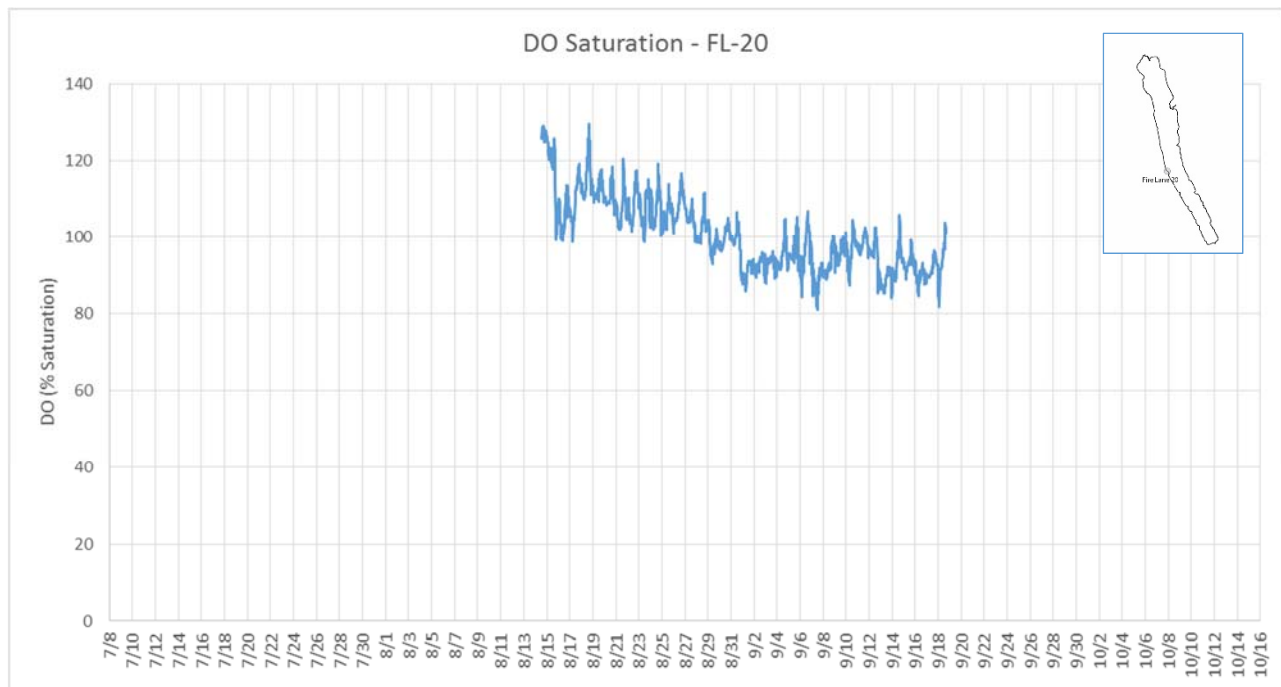

Seasonal Wind Roses FLI Buoy Owasco Lake

Seasonal Wind Roses at Selected Sites, Seneca & Owasco Lakes

Owasco WQ Sonde Water Temperature

Owasco WQ Sonde Water Salinity

Owasco WQ Sonde Water Dissolved Oxygen