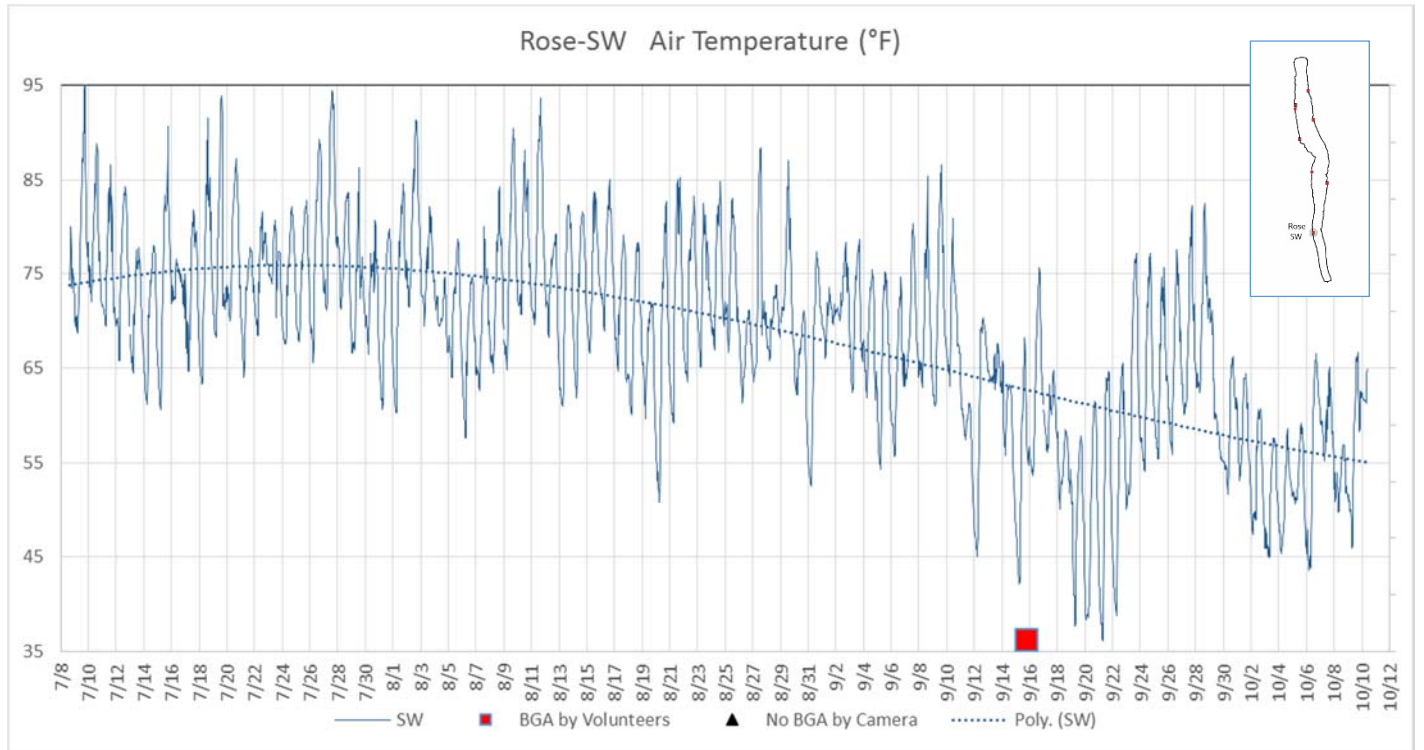

Seneca Lake Water Temperature Data

Owasco Lake Water Temperature Data

Seneca Weather Data – Air Temperatures

Owasco Weather Data – Air Temperatures

Seneca Lake Rainfall

Owasco Lake Rainfall

Seneca Lake Solar Intensity

Owasco Lake Solar Intensity

Seneca Lake Wind Speed & Direction (Color Coded)

Owasco Lake Wind Speed & Direction (Color Coded)

Seneca & Owasco Lake Buoy Site Wind Roses

Seneca Lake Wind Roses

Owasco Lake Wind Roses