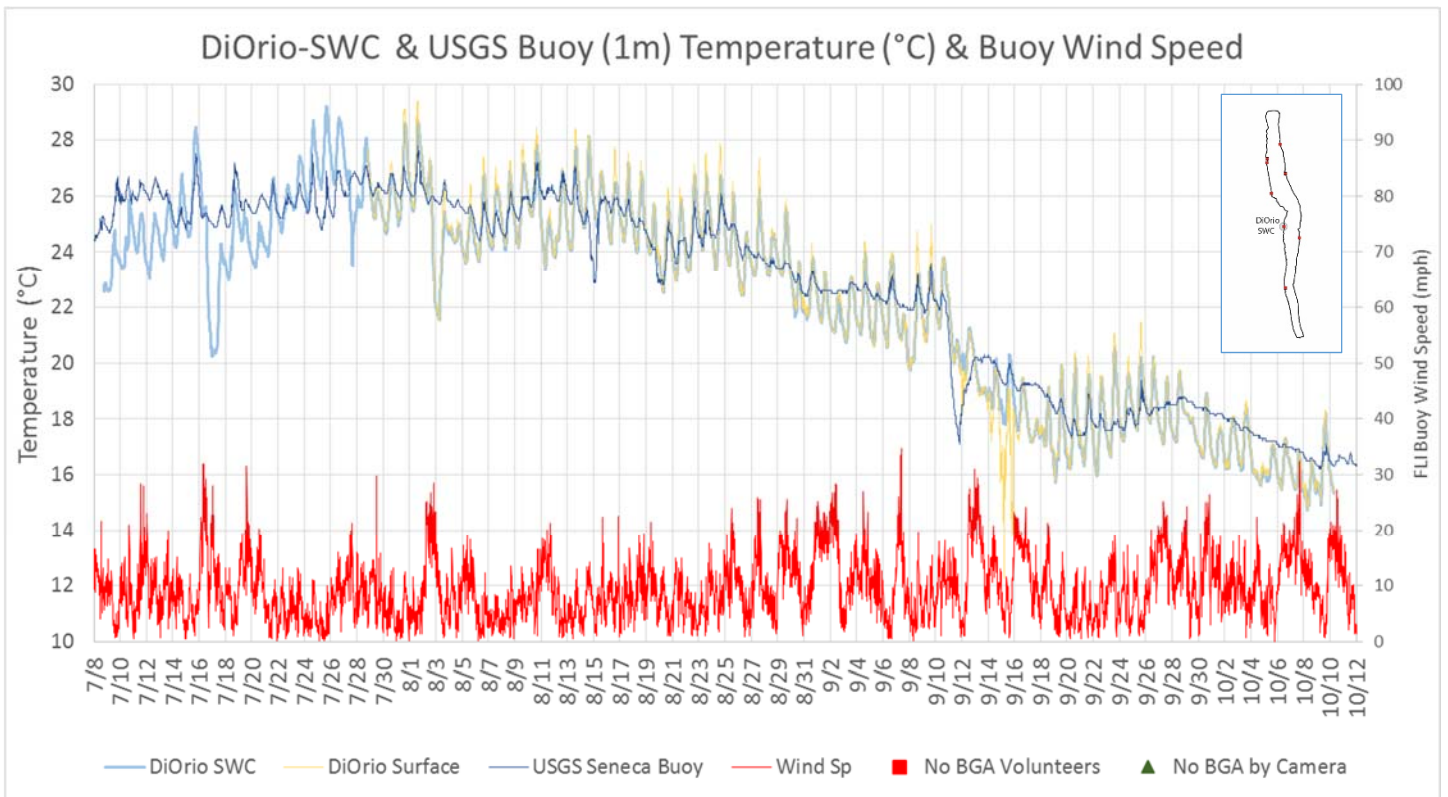

Data Repository

1. Seneca Lake Water Temperature Data	2
2. Owasco Lake Water Temperature Data.....	6
3. Seneca Lake Weather Data – Air Temperatures.....	8
4. Owasco Lake Weather Data – Air Temperatures	12
5. Seneca Lake Weather Data – Rainfall	14
6. Owasco Lake Weather Data – Rainfall.....	18
7. Seneca Lake Weather Data – Solar Intensity.....	20
8. Owasco Lake Weather Data – Solar Intensity	24
9. Seneca Lake – Wind Speed.....	26
10. Owasco Lake – Wind Speed.....	30
11. Seneca & Owasco Lake Buoy – Historical Wind Roses	32
12. Seneca Lake Weather Data – Wind Roses.....	35
13. Owasco Lake Weather Data – Wind Roses	37
14. Owasco Lake Buoy – Seasonal Wind Roses	38
15. Seneca & Owasco Lake – Selected Seasonal Wind Roses	39
16. Owasco Lake WQ Sonde – Water Temperatures	42
17. Owasco Lake WQ Sonde – Salinity.....	44
18. Owasco Lake WQ Sonde – Dissolved Oxygen	46
19. Owasco Lake WQ Sonde – Total and Cyanobacteria Phycocyanin Fluorescence	48
20. Owasco Lake WQ Sonde – Turbidity (Fire Lane 20 Only).....	50
21. Seneca Lake Camera Summary Chart	51
22. Owasco Lake Camera Summary Chart.....	52

Seneca Lake Water Temperature Data

Owasco Lake Water Temperature Data

Seneca Weather Data – Air Temperatures

Owasco Weather Data – Air Temperatures

Seneca Lake Rainfall

Owasco Lake Rainfall

Seneca Lake Solar Intensity