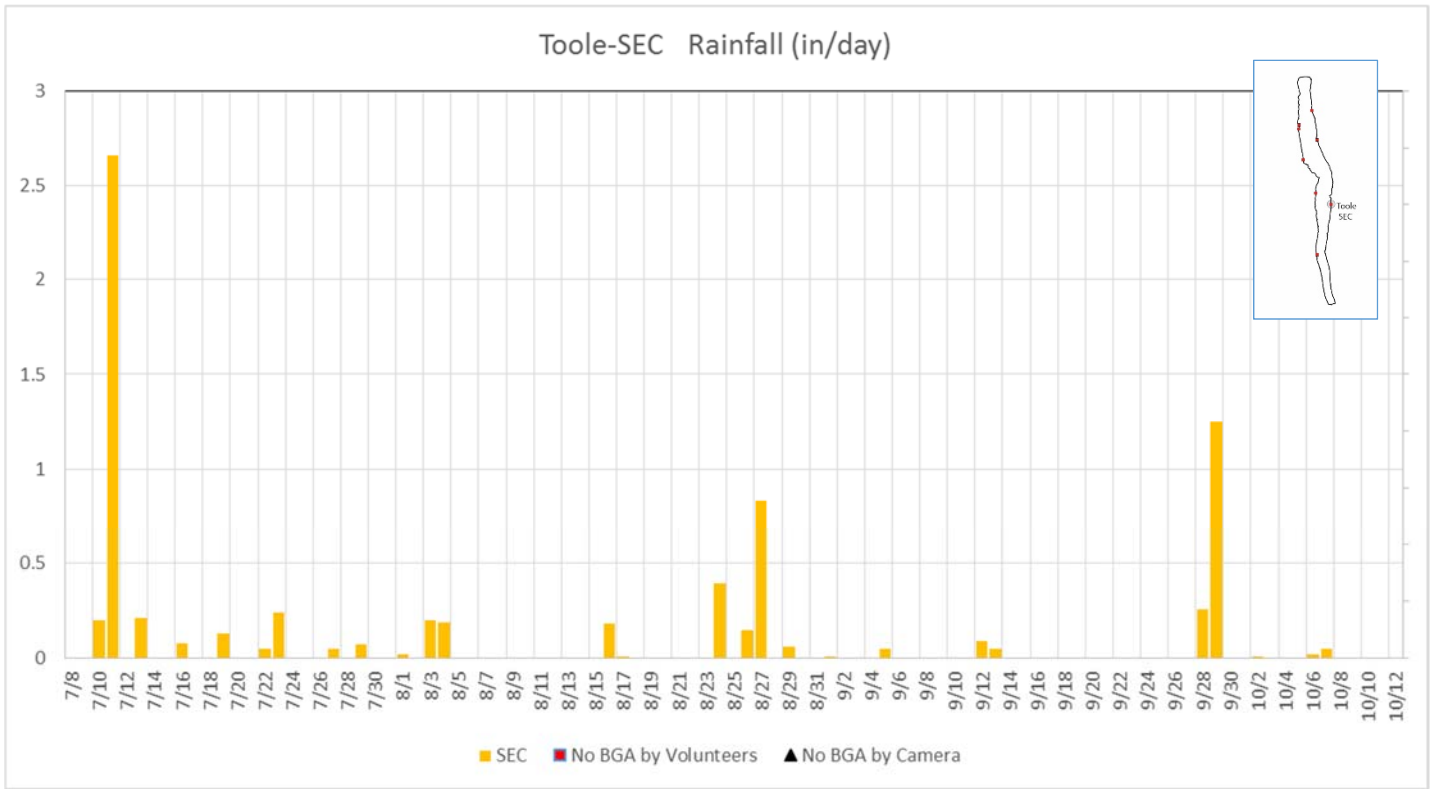

Seneca Lake Water Temperature Data

Owasco Lake Water Temperature Data

Seneca Weather Data – Air Temperatures

Owasco Weather Data – Air Temperatures

Seneca Lake Rainfall

Owasco Lake Rainfall

Seneca Lake Solar Intensity

Owasco Lake Solar Intensity

Seneca Lake Wind Speed & Direction (Color Coded)

Owasco Lake Wind Speed & Direction (Color Coded)

Seneca & Owasco Lake Buoy Site Wind Roses

Seneca Lake Wind Roses

Owasco Lake Wind Roses