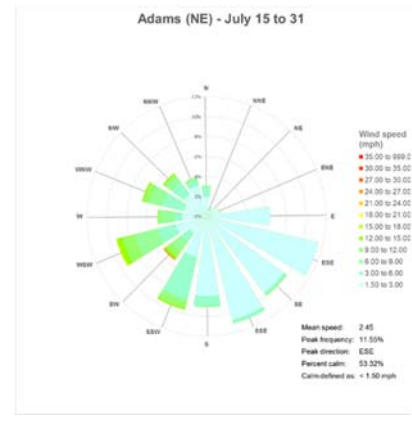

Data Repository

1. Seneca Lake Water Temperature Data	2
2. Owasco Lake Water Temperature Data.....	6
3. Seneca Lake Weather Data – Air Temperatures.....	8
4. Owasco Lake Weather Data – Air Temperatures	12
5. Seneca Lake Weather Data – Rainfall	14
6. Owasco Lake Weather Data – Rainfall.....	18
7. Seneca Lake Weather Data – Solar Intensity.....	20
8. Owasco Lake Weather Data – Solar Intensity	24
9. Seneca Lake – Wind Speed.....	26
10. Owasco Lake – Wind Speed.....	30
11. Seneca & Owasco Lake Buoy – Historical Wind Roses	32
12. Seneca Lake Weather Data – Wind Roses.....	35
13. Owasco Lake Weather Data – Wind Roses	37
14. Owasco Lake Buoy – Seasonal Wind Roses	38
15. Seneca & Owasco Lake – Selected Seasonal Wind Roses	39
16. Owasco Lake WQ Sonde – Water Temperatures	42
17. Owasco Lake WQ Sonde – Salinity.....	44
18. Owasco Lake WQ Sonde – Dissolved Oxygen	46
19. Owasco Lake WQ Sonde – Total and Cyanobacteria Phycocyanin Fluorescence	48
20. Owasco Lake WQ Sonde – Turbidity (Fire Lane 20 Only).....	50
21. Seneca Lake Camera Summary Chart	51
22. Owasco Lake Camera Summary Chart.....	52

Seneca Lake Water Temperature Data

Owasco Lake Water Temperature Data

Seneca Weather Data – Air Temperatures

Owasco Weather Data – Air Temperatures

Seneca Lake Rainfall

Owasco Lake Rainfall

Seneca Lake Solar Intensity

Owasco Lake Solar Intensity

Seneca Lake Wind Speed & Direction (Color Coded)

Owasco Lake Wind Speed & Direction (Color Coded)

Seneca & Owasco Lake Buoy Site Wind Roses

Seneca Lake Wind Roses

Owasco Lake Wind Roses

Seasonal Wind Roses FLI Buoy Owasco Lake

Seasonal Wind Roses at Selected Sites, Seneca & Owasco Lakes

Owasco WQ Sonde Water Temperature

Owasco WQ Sonde Water Salinity

Owasco WQ Sonde Water Dissolved Oxygen