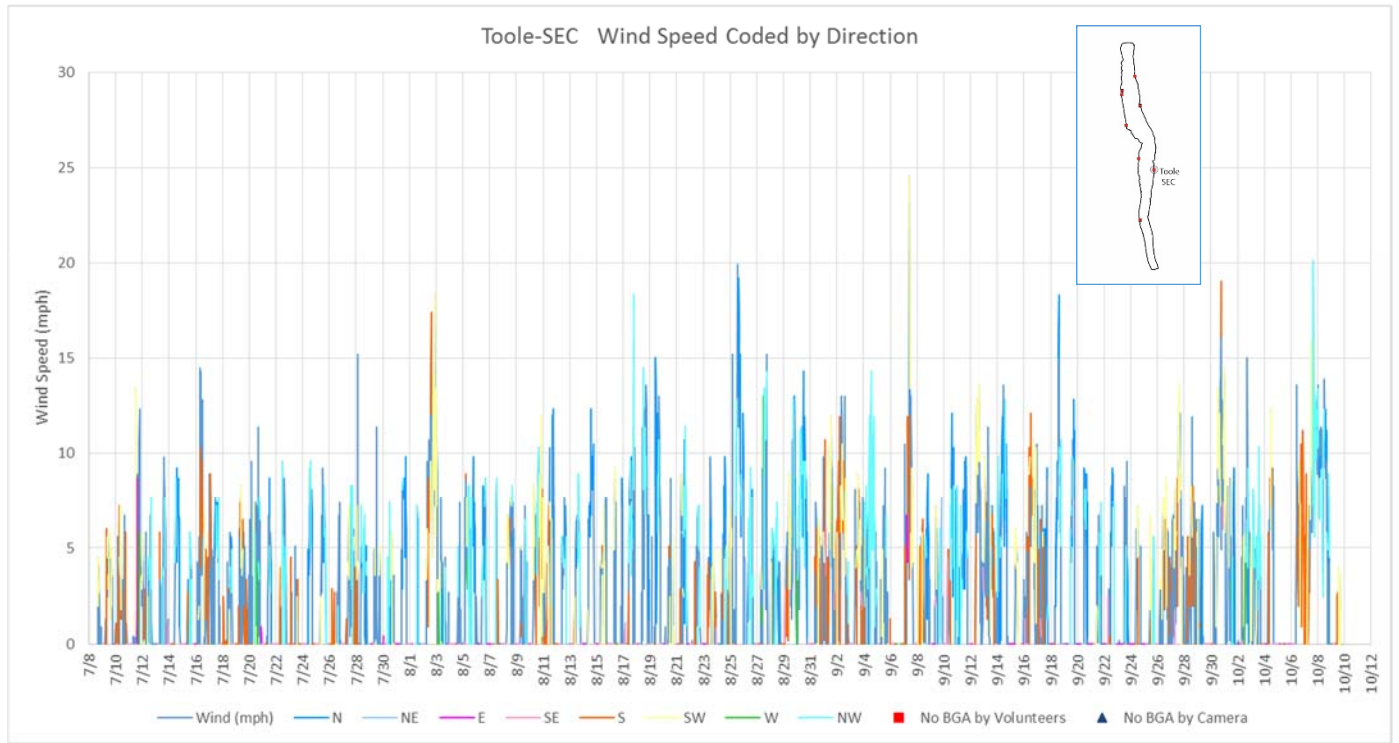

Data Repository

1. Seneca Lake Water Temperature Data	2
2. Owasco Lake Water Temperature Data.....	6
3. Seneca Lake Weather Data – Air Temperatures.....	8
4. Owasco Lake Weather Data – Air Temperatures	12
5. Seneca Lake Weather Data – Rainfall	14
6. Owasco Lake Weather Data – Rainfall.....	18
7. Seneca Lake Weather Data – Solar Intensity.....	20
8. Owasco Lake Weather Data – Solar Intensity	24
9. Seneca Lake – Wind Speed.....	26
10. Owasco Lake – Wind Speed.....	30
11. Seneca & Owasco Lake Buoy – Historical Wind Roses	32
12. Seneca Lake Weather Data – Wind Roses.....	35
13. Owasco Lake Weather Data – Wind Roses	37
14. Owasco Lake Buoy – Seasonal Wind Roses	38
15. Seneca & Owasco Lake – Selected Seasonal Wind Roses	39
16. Owasco Lake WQ Sonde – Water Temperatures	42
17. Owasco Lake WQ Sonde – Salinity.....	44
18. Owasco Lake WQ Sonde – Dissolved Oxygen	46
19. Owasco Lake WQ Sonde – Total and Cyanobacteria Phycocyanin Fluorescence	48
20. Owasco Lake WQ Sonde – Turbidity (Fire Lane 20 Only).....	50
21. Seneca Lake Camera Summary Chart	51
22. Owasco Lake Camera Summary Chart.....	52

Seneca Lake Water Temperature Data

Owasco Lake Water Temperature Data

Seneca Weather Data – Air Temperatures

Owasco Weather Data – Air Temperatures

Seneca Lake Rainfall

Owasco Lake Rainfall

Seneca Lake Solar Intensity

Owasco Lake Solar Intensity

Seneca Lake Wind Speed & Direction (Color Coded)

Owasco Lake Wind Speed & Direction (Color Coded)

Seneca & Owasco Lake Buoy Site Wind Roses

Seneca Lake Wind Roses

Owasco Lake Wind Roses