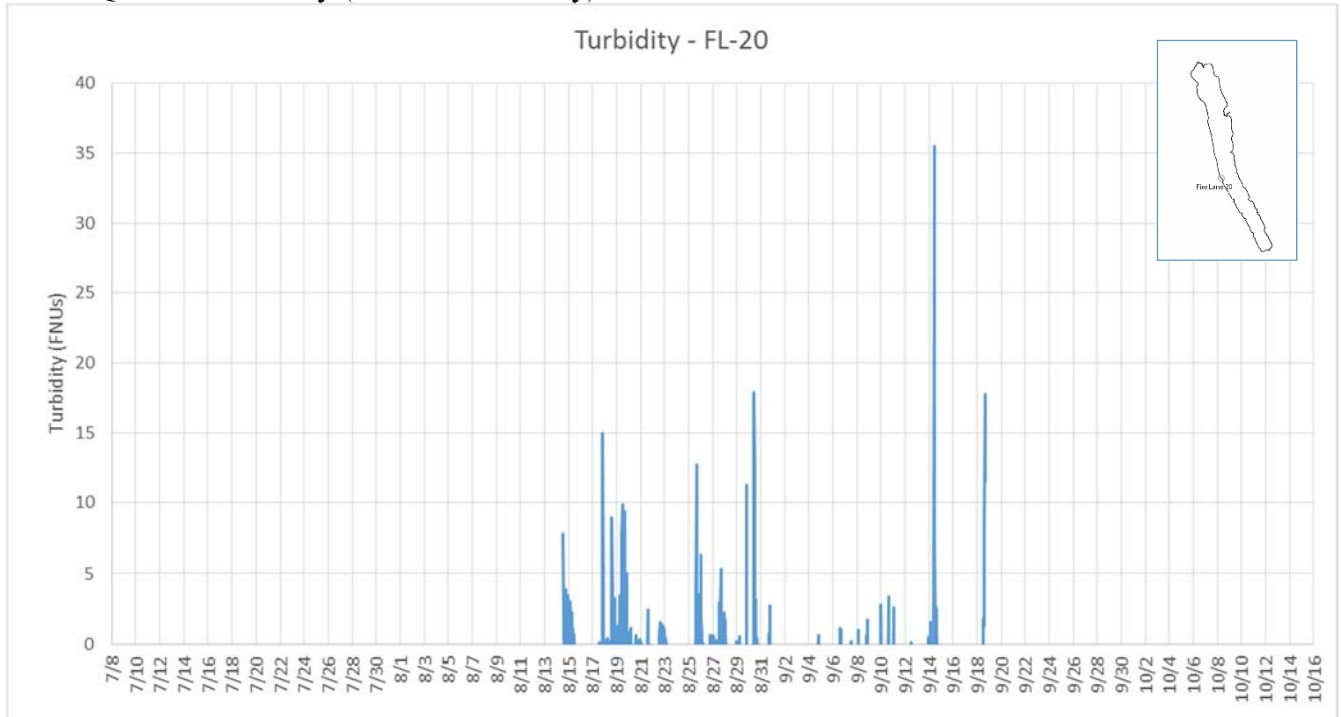

Owasco WQ Sonde Turbidity (Fire Lane 20 Only)