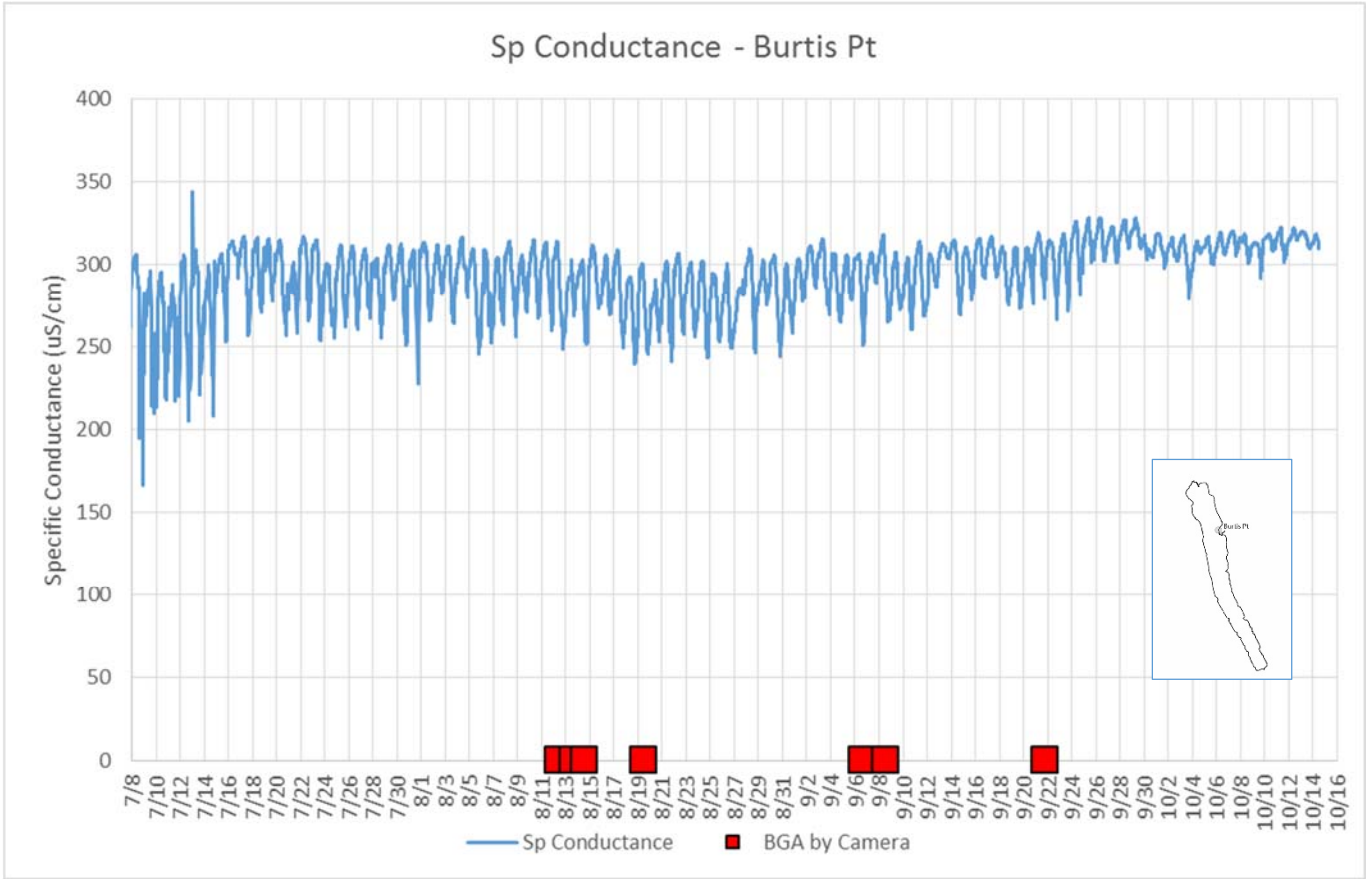

Seasonal Wind Roses FLI Buoy Owasco Lake

Seasonal Wind Roses at Selected Sites, Seneca & Owasco Lakes

Owasco WQ Sonde Water Temperature

Owasco WQ Sonde Water Salinity

Owasco WQ Sonde Water Dissolved Oxygen