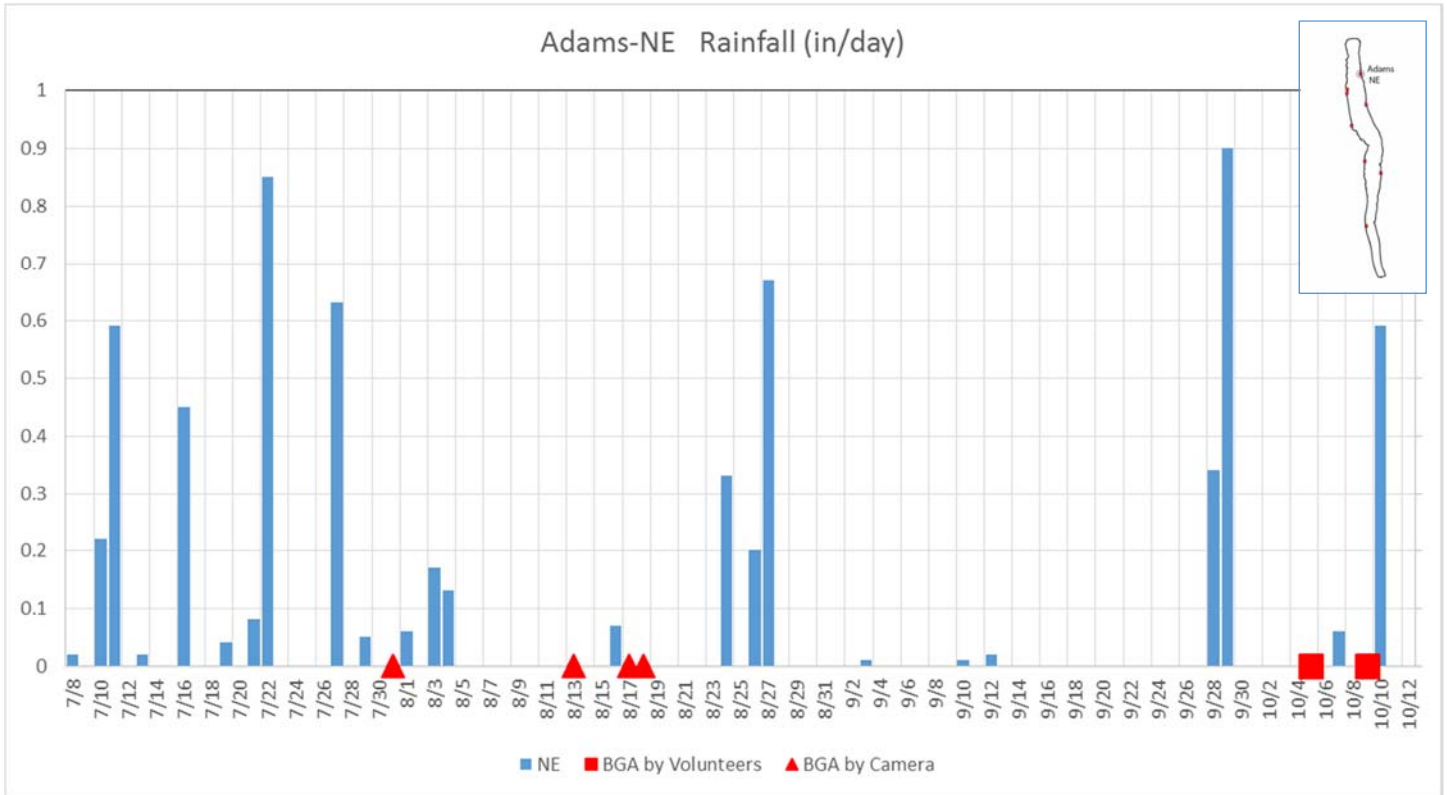

Data Repository

1. Seneca Lake Water Temperature Data	2
2. Owasco Lake Water Temperature Data.....	6
3. Seneca Lake Weather Data – Air Temperatures.....	8
4. Owasco Lake Weather Data – Air Temperatures	12
5. Seneca Lake Weather Data – Rainfall	14
6. Owasco Lake Weather Data – Rainfall.....	18
7. Seneca Lake Weather Data – Solar Intensity.....	20
8. Owasco Lake Weather Data – Solar Intensity	24
9. Seneca Lake – Wind Speed.....	26
10. Owasco Lake – Wind Speed.....	30
11. Seneca & Owasco Lake Buoy – Historical Wind Roses	32
12. Seneca Lake Weather Data – Wind Roses.....	35
13. Owasco Lake Weather Data – Wind Roses	37
14. Owasco Lake Buoy – Seasonal Wind Roses	38
15. Seneca & Owasco Lake – Selected Seasonal Wind Roses	39
16. Owasco Lake WQ Sonde – Water Temperatures	42
17. Owasco Lake WQ Sonde – Salinity.....	44
18. Owasco Lake WQ Sonde – Dissolved Oxygen	46
19. Owasco Lake WQ Sonde – Total and Cyanobacteria Phycocyanin Fluorescence	48
20. Owasco Lake WQ Sonde – Turbidity (Fire Lane 20 Only).....	50
21. Seneca Lake Camera Summary Chart	51
22. Owasco Lake Camera Summary Chart.....	52

Seneca Lake Water Temperature Data

Owasco Lake Water Temperature Data

Seneca Weather Data – Air Temperatures

Owasco Weather Data – Air Temperatures

Seneca Lake Rainfall

Owasco Lake Rainfall

Seneca Lake Solar Intensity

Owasco Lake Solar Intensity

Seneca Lake Wind Speed & Direction (Color Coded)

Owasco Lake Wind Speed & Direction (Color Coded)

Seneca & Owasco Lake Buoy Site Wind Roses

Seneca Lake Wind Roses

Owasco Lake Wind Roses