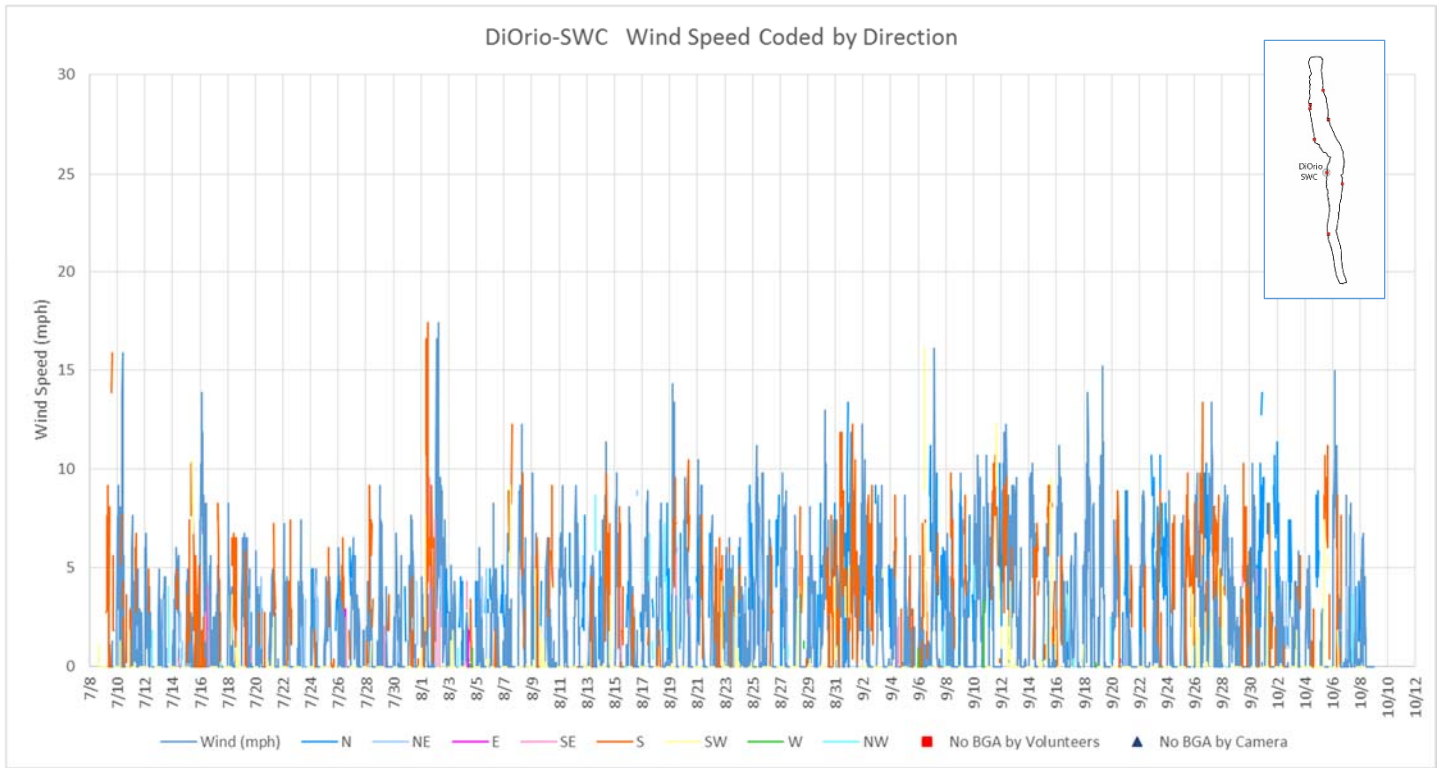

Seneca Lake Water Temperature Data

Owasco Lake Water Temperature Data

Seneca Weather Data – Air Temperatures

Owasco Weather Data – Air Temperatures

Seneca Lake Rainfall

Owasco Lake Rainfall

Seneca Lake Solar Intensity

Owasco Lake Solar Intensity

Seneca Lake Wind Speed & Direction (Color Coded)

Owasco Lake Wind Speed & Direction (Color Coded)

Seneca & Owasco Lake Buoy Site Wind Roses

Seneca Lake Wind Roses

Owasco Lake Wind Roses

Seasonal Wind Roses FLI Buoy Owasco Lake

Seasonal Wind Roses at Selected Sites, Seneca & Owasco Lakes

Owasco WQ Sonde Water Temperature

Owasco WQ Sonde Water Salinity

Owasco WQ Sonde Water Dissolved Oxygen