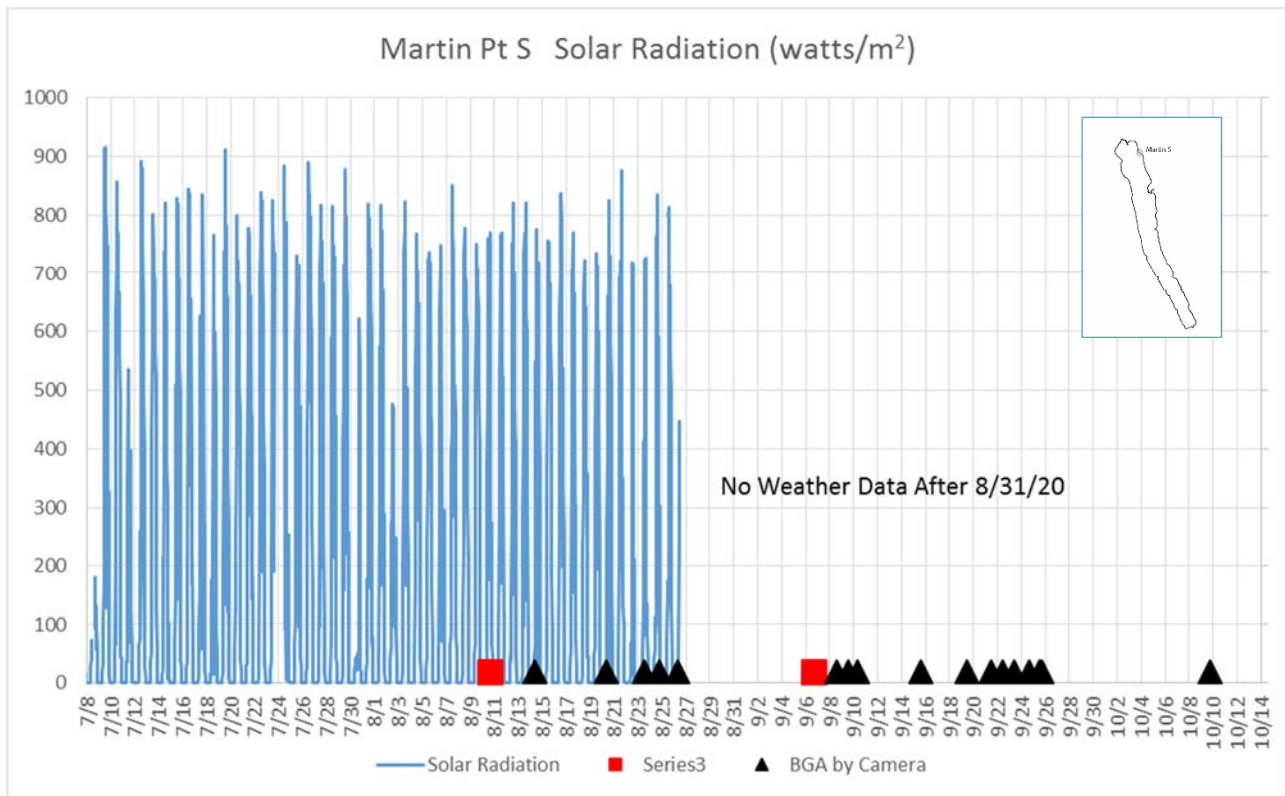

Seneca Lake Water Temperature Data

Owasco Lake Water Temperature Data

Seneca Weather Data – Air Temperatures

Owasco Weather Data – Air Temperatures

Seneca Lake Rainfall

Owasco Lake Rainfall

Seneca Lake Solar Intensity

Owasco Lake Solar Intensity

Seneca Lake Wind Speed & Direction (Color Coded)

Owasco Lake Wind Speed & Direction (Color Coded)

Seneca & Owasco Lake Buoy Site Wind Roses

Seneca Lake Wind Roses

Owasco Lake Wind Roses