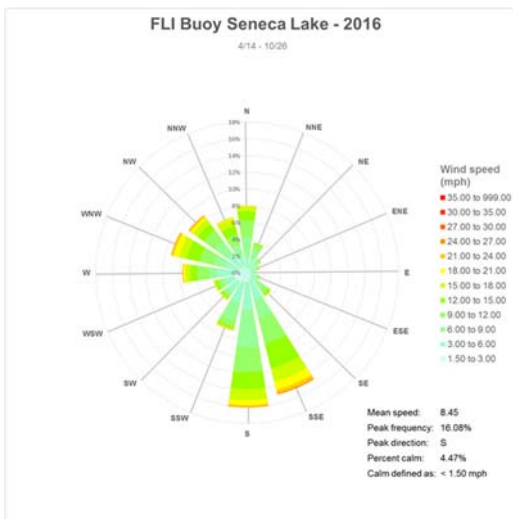

Data Repository

1. Seneca Lake Water Temperature Data	2
2. Owasco Lake Water Temperature Data.....	6
3. Seneca Lake Weather Data – Air Temperatures.....	8
4. Owasco Lake Weather Data – Air Temperatures	12
5. Seneca Lake Weather Data – Rainfall	14
6. Owasco Lake Weather Data – Rainfall.....	18
7. Seneca Lake Weather Data – Solar Intensity.....	20
8. Owasco Lake Weather Data – Solar Intensity	24
9. Seneca Lake – Wind Speed.....	26
10. Owasco Lake – Wind Speed.....	30
11. Seneca & Owasco Lake Buoy – Historical Wind Roses	32
12. Seneca Lake Weather Data – Wind Roses.....	35
13. Owasco Lake Weather Data – Wind Roses	37
14. Owasco Lake Buoy – Seasonal Wind Roses	38
15. Seneca & Owasco Lake – Selected Seasonal Wind Roses	39
16. Owasco Lake WQ Sonde – Water Temperatures	42
17. Owasco Lake WQ Sonde – Salinity.....	44
18. Owasco Lake WQ Sonde – Dissolved Oxygen	46
19. Owasco Lake WQ Sonde – Total and Cyanobacteria Phycocyanin Fluorescence	48
20. Owasco Lake WQ Sonde – Turbidity (Fire Lane 20 Only).....	50
21. Seneca Lake Camera Summary Chart	51
22. Owasco Lake Camera Summary Chart.....	52

Seneca Lake Water Temperature Data

Owasco Lake Water Temperature Data

Seneca Weather Data – Air Temperatures

Owasco Weather Data – Air Temperatures

Seneca Lake Rainfall

Owasco Lake Rainfall

Seneca Lake Solar Intensity

Owasco Lake Solar Intensity

Seneca Lake Wind Speed & Direction (Color Coded)

Owasco Lake Wind Speed & Direction (Color Coded)

Seneca & Owasco Lake Buoy Site Wind Roses

Seneca Lake Wind Roses

Owasco Lake Wind Roses

Seasonal Wind Roses FLI Buoy Owasco Lake

Seasonal Wind Roses at Selected Sites, Seneca & Owasco Lakes

Owasco WQ Sonde Water Temperature

Owasco WQ Sonde Water Salinity

Owasco WQ Sonde Water Dissolved Oxygen