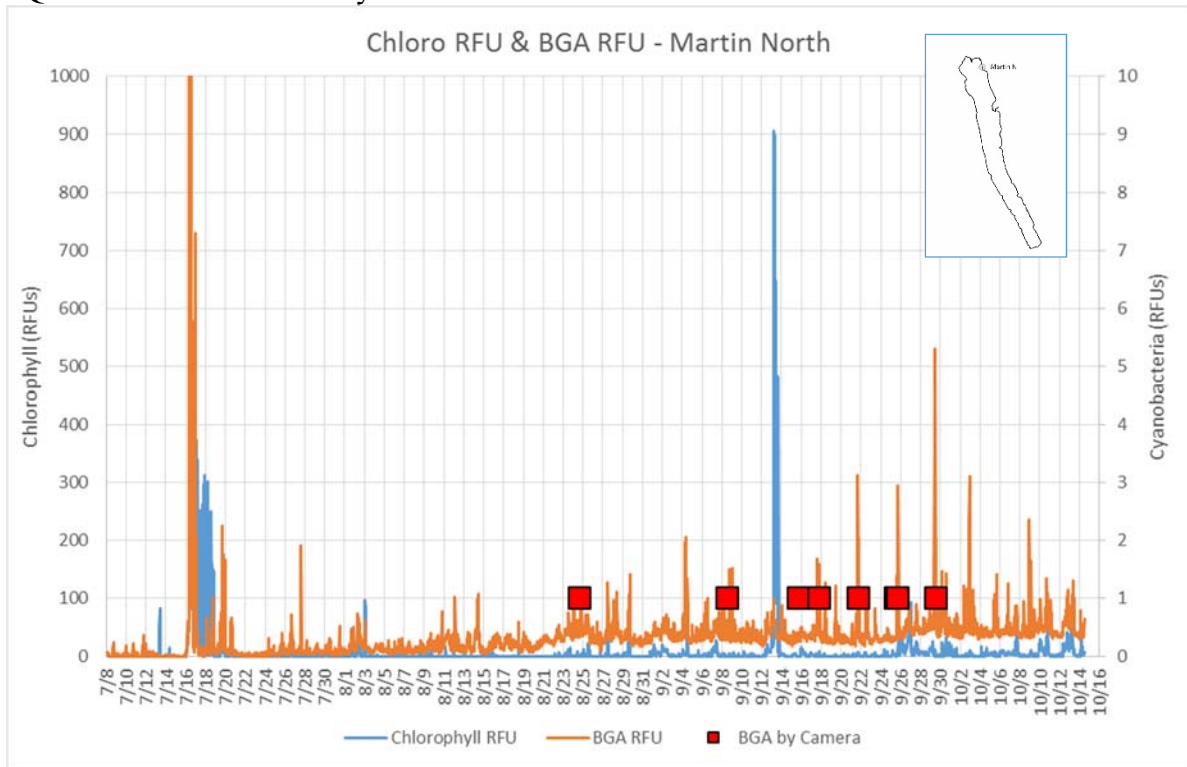

Owasco WQ Sonde Water Total & Cyanobacteria-PC Fluorescence