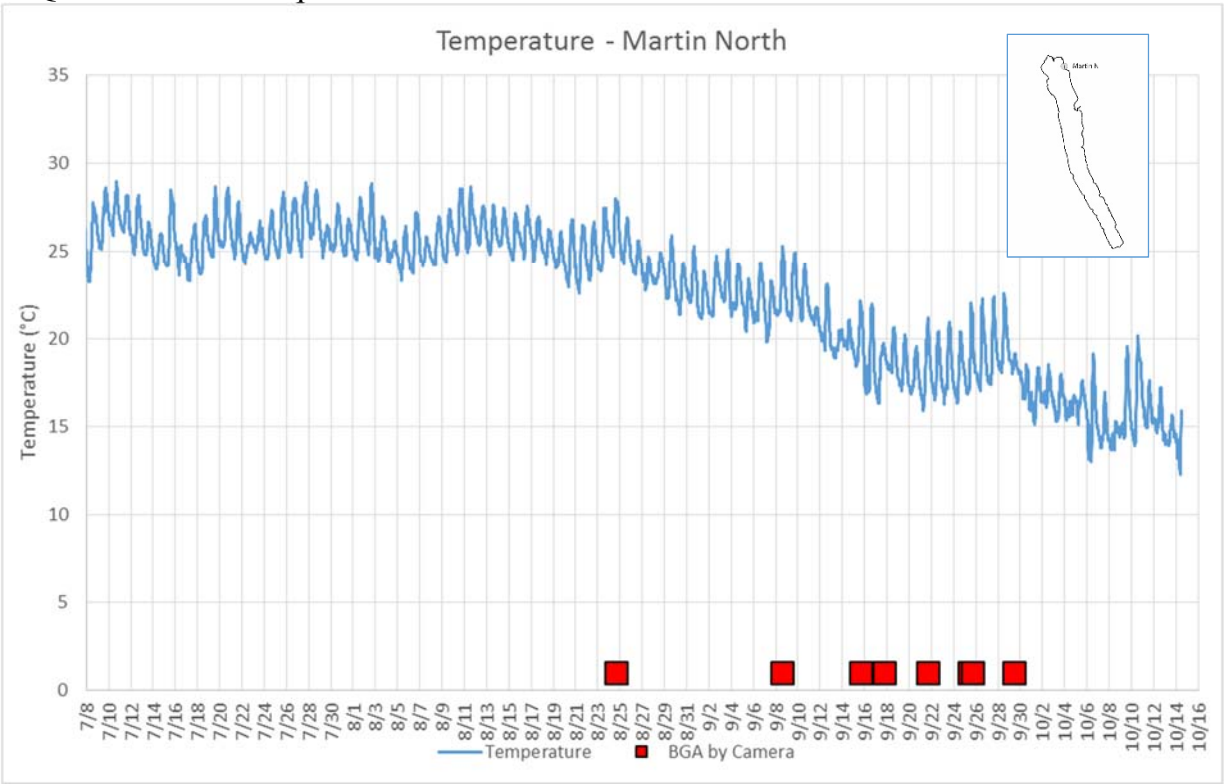

Owasco Lake Solar Intensity

Seneca Lake Wind Speed & Direction (Color Coded)

Owasco Lake Wind Speed & Direction (Color Coded)

Seneca & Owasco Lake Buoy Site Wind Roses

Seneca Lake Wind Roses

Owasco Lake Wind Roses

Seasonal Wind Roses FLI Buoy Owasco Lake

Seasonal Wind Roses at Selected Sites, Seneca & Owasco Lakes

Owasco WQ Sonde Water Temperature

Owasco WQ Sonde Water Salinity

Owasco WQ Sonde Water Dissolved Oxygen