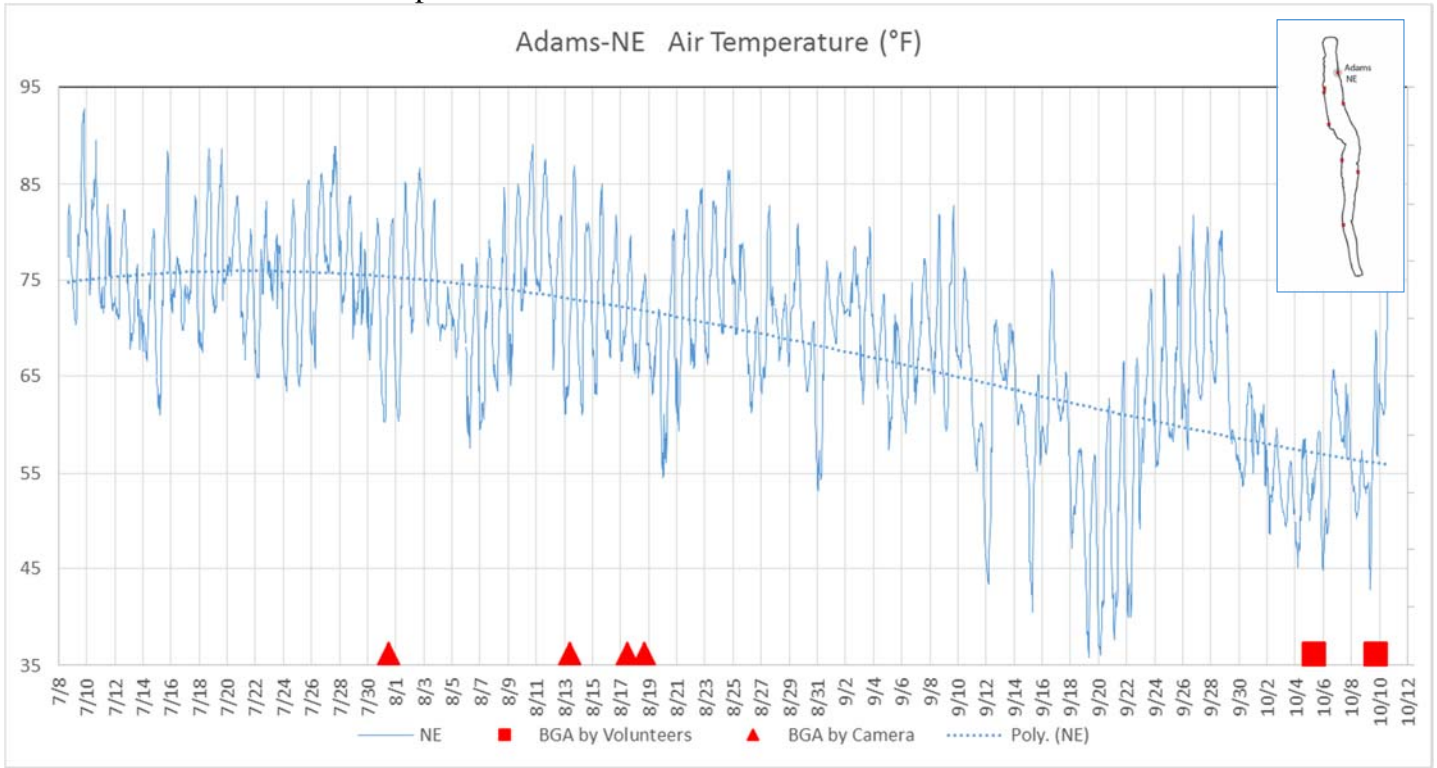

Seneca Lake Water Temperature Data

Owasco Lake Water Temperature Data

Seneca Weather Data – Air Temperatures

Owasco Weather Data – Air Temperatures

Seneca Lake Rainfall

Owasco Lake Rainfall

Seneca Lake Solar Intensity

Owasco Lake Solar Intensity

Seneca Lake Wind Speed & Direction (Color Coded)

Owasco Lake Wind Speed & Direction (Color Coded)

Seneca & Owasco Lake Buoy Site Wind Roses

Seneca Lake Wind Roses

Owasco Lake Wind Roses