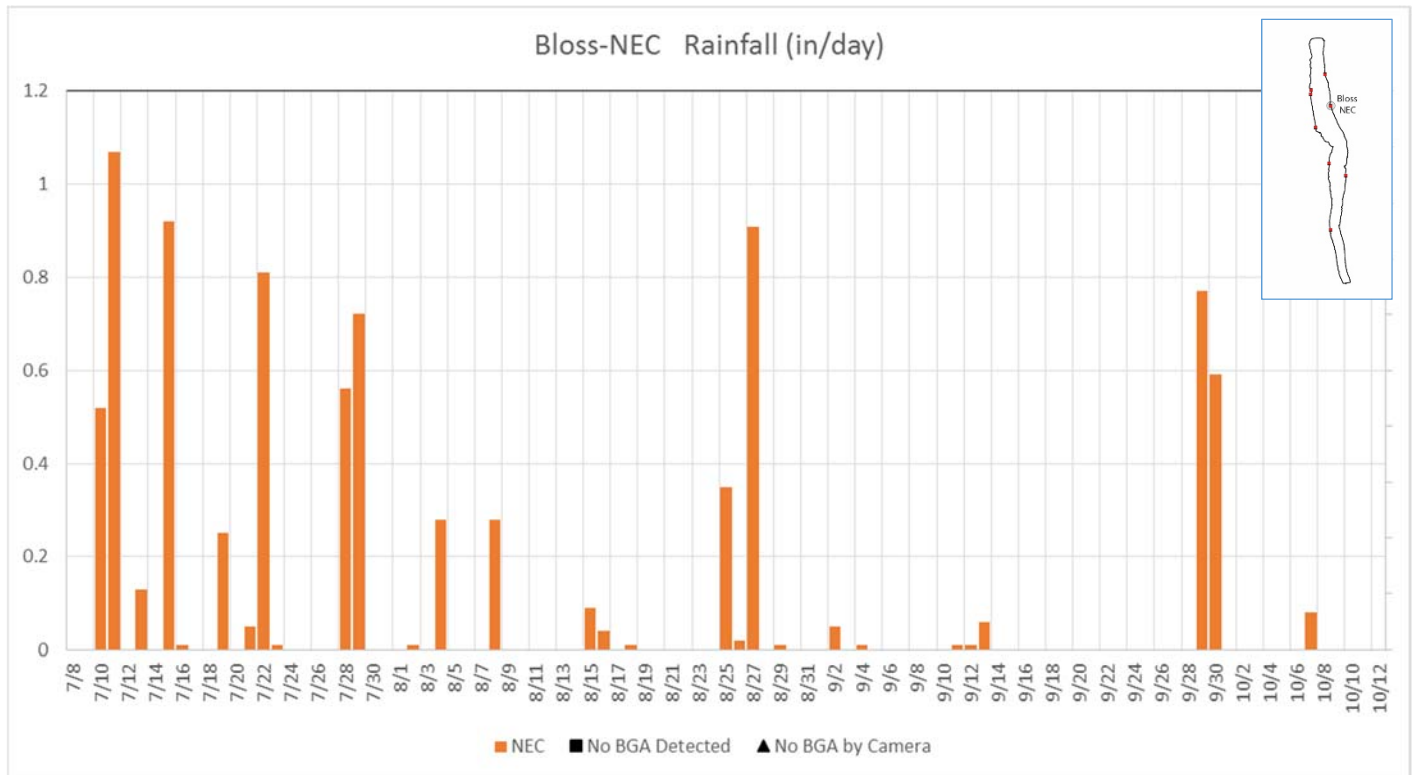

Data Repository

1. Seneca Lake Water Temperature Data	2
2. Owasco Lake Water Temperature Data.....	6
3. Seneca Lake Weather Data – Air Temperatures.....	8
4. Owasco Lake Weather Data – Air Temperatures	12
5. Seneca Lake Weather Data – Rainfall	14
6. Owasco Lake Weather Data – Rainfall.....	18
7. Seneca Lake Weather Data – Solar Intensity.....	20
8. Owasco Lake Weather Data – Solar Intensity	24
9. Seneca Lake – Wind Speed.....	26
10. Owasco Lake – Wind Speed.....	30
11. Seneca & Owasco Lake Buoy – Historical Wind Roses	32
12. Seneca Lake Weather Data – Wind Roses.....	35
13. Owasco Lake Weather Data – Wind Roses	37
14. Owasco Lake Buoy – Seasonal Wind Roses	38
15. Seneca & Owasco Lake – Selected Seasonal Wind Roses	39
16. Owasco Lake WQ Sonde – Water Temperatures	42
17. Owasco Lake WQ Sonde – Salinity.....	44
18. Owasco Lake WQ Sonde – Dissolved Oxygen	46
19. Owasco Lake WQ Sonde – Total and Cyanobacteria Phycocyanin Fluorescence	48
20. Owasco Lake WQ Sonde – Turbidity (Fire Lane 20 Only).....	50
21. Seneca Lake Camera Summary Chart	51
22. Owasco Lake Camera Summary Chart.....	52

Seneca Lake Water Temperature Data

Owasco Lake Water Temperature Data

Seneca Weather Data – Air Temperatures

Owasco Weather Data – Air Temperatures

Seneca Lake Rainfall

Owasco Lake Rainfall

Seneca Lake Solar Intensity

Owasco Lake Solar Intensity

Seneca Lake Wind Speed & Direction (Color Coded)

Owasco Lake Wind Speed & Direction (Color Coded)

Seneca & Owasco Lake Buoy Site Wind Roses

Seneca Lake Wind Roses

Owasco Lake Wind Roses