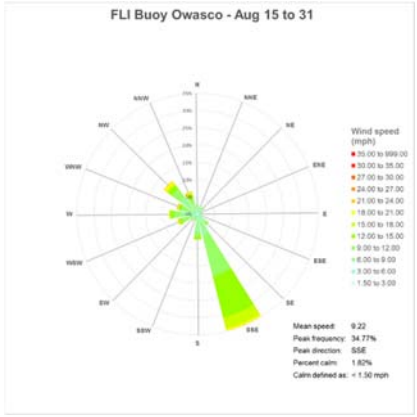

Data Repository

1. Seneca Lake Water Temperature Data	2
2. Owasco Lake Water Temperature Data.....	6
3. Seneca Lake Weather Data – Air Temperatures.....	8
4. Owasco Lake Weather Data – Air Temperatures	12
5. Seneca Lake Weather Data – Rainfall	14
6. Owasco Lake Weather Data – Rainfall.....	18
7. Seneca Lake Weather Data – Solar Intensity.....	20
8. Owasco Lake Weather Data – Solar Intensity	24
9. Seneca Lake – Wind Speed.....	26
10. Owasco Lake – Wind Speed.....	30
11. Seneca & Owasco Lake Buoy – Historical Wind Roses	32
12. Seneca Lake Weather Data – Wind Roses.....	35
13. Owasco Lake Weather Data – Wind Roses	37
14. Owasco Lake Buoy – Seasonal Wind Roses	38
15. Seneca & Owasco Lake – Selected Seasonal Wind Roses	39
16. Owasco Lake WQ Sonde – Water Temperatures	42
17. Owasco Lake WQ Sonde – Salinity.....	44
18. Owasco Lake WQ Sonde – Dissolved Oxygen	46
19. Owasco Lake WQ Sonde – Total and Cyanobacteria Phycocyanin Fluorescence	48
20. Owasco Lake WQ Sonde – Turbidity (Fire Lane 20 Only).....	50
21. Seneca Lake Camera Summary Chart	51
22. Owasco Lake Camera Summary Chart.....	52

Seneca Lake Water Temperature Data

Owasco Lake Water Temperature Data

Seneca Weather Data – Air Temperatures

Owasco Weather Data – Air Temperatures

Seneca Lake Rainfall

Owasco Lake Rainfall

Seneca Lake Solar Intensity

Owasco Lake Solar Intensity

Seneca Lake Wind Speed & Direction (Color Coded)

Owasco Lake Wind Speed & Direction (Color Coded)

Seneca & Owasco Lake Buoy Site Wind Roses

Seneca Lake Wind Roses

Owasco Lake Wind Roses

Seasonal Wind Roses FLI Buoy Owasco Lake

Seasonal Wind Roses at Selected Sites, Seneca & Owasco Lakes

Owasco WQ Sonde Water Temperature

Owasco WQ Sonde Water Salinity

Owasco WQ Sonde Water Dissolved Oxygen