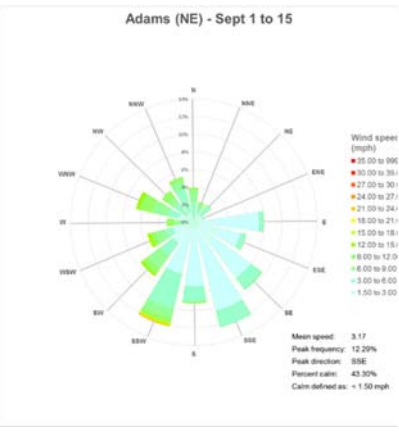

Data Repository

1. Seneca Lake Water Temperature Data	2
2. Owasco Lake Water Temperature Data.....	6
3. Seneca Lake Weather Data – Air Temperatures.....	8
4. Owasco Lake Weather Data – Air Temperatures	12
5. Seneca Lake Weather Data – Rainfall	14
6. Owasco Lake Weather Data – Rainfall.....	18
7. Seneca Lake Weather Data – Solar Intensity.....	20
8. Owasco Lake Weather Data – Solar Intensity	24
9. Seneca Lake – Wind Speed.....	26
10. Owasco Lake – Wind Speed.....	30
11. Seneca & Owasco Lake Buoy – Historical Wind Roses	32
12. Seneca Lake Weather Data – Wind Roses.....	35
13. Owasco Lake Weather Data – Wind Roses	37
14. Owasco Lake Buoy – Seasonal Wind Roses	38
15. Seneca & Owasco Lake – Selected Seasonal Wind Roses	39
16. Owasco Lake WQ Sonde – Water Temperatures	42
17. Owasco Lake WQ Sonde – Salinity.....	44
18. Owasco Lake WQ Sonde – Dissolved Oxygen	46
19. Owasco Lake WQ Sonde – Total and Cyanobacteria Phycocyanin Fluorescence	48
20. Owasco Lake WQ Sonde – Turbidity (Fire Lane 20 Only).....	50
21. Seneca Lake Camera Summary Chart	51
22. Owasco Lake Camera Summary Chart.....	52

Seneca Lake Water Temperature Data

Owasco Lake Water Temperature Data

Seneca Weather Data – Air Temperatures

Owasco Weather Data – Air Temperatures

Seneca Lake Rainfall

Owasco Lake Rainfall

Seneca Lake Solar Intensity

Owasco Lake Solar Intensity

Seneca Lake Wind Speed & Direction (Color Coded)

Owasco Lake Wind Speed & Direction (Color Coded)

Seneca & Owasco Lake Buoy Site Wind Roses

Seneca Lake Wind Roses

Owasco Lake Wind Roses

Seasonal Wind Roses FLI Buoy Owasco Lake

Seasonal Wind Roses at Selected Sites, Seneca & Owasco Lakes

Owasco WQ Sonde Water Temperature

Owasco WQ Sonde Water Salinity

Owasco WQ Sonde Water Dissolved Oxygen