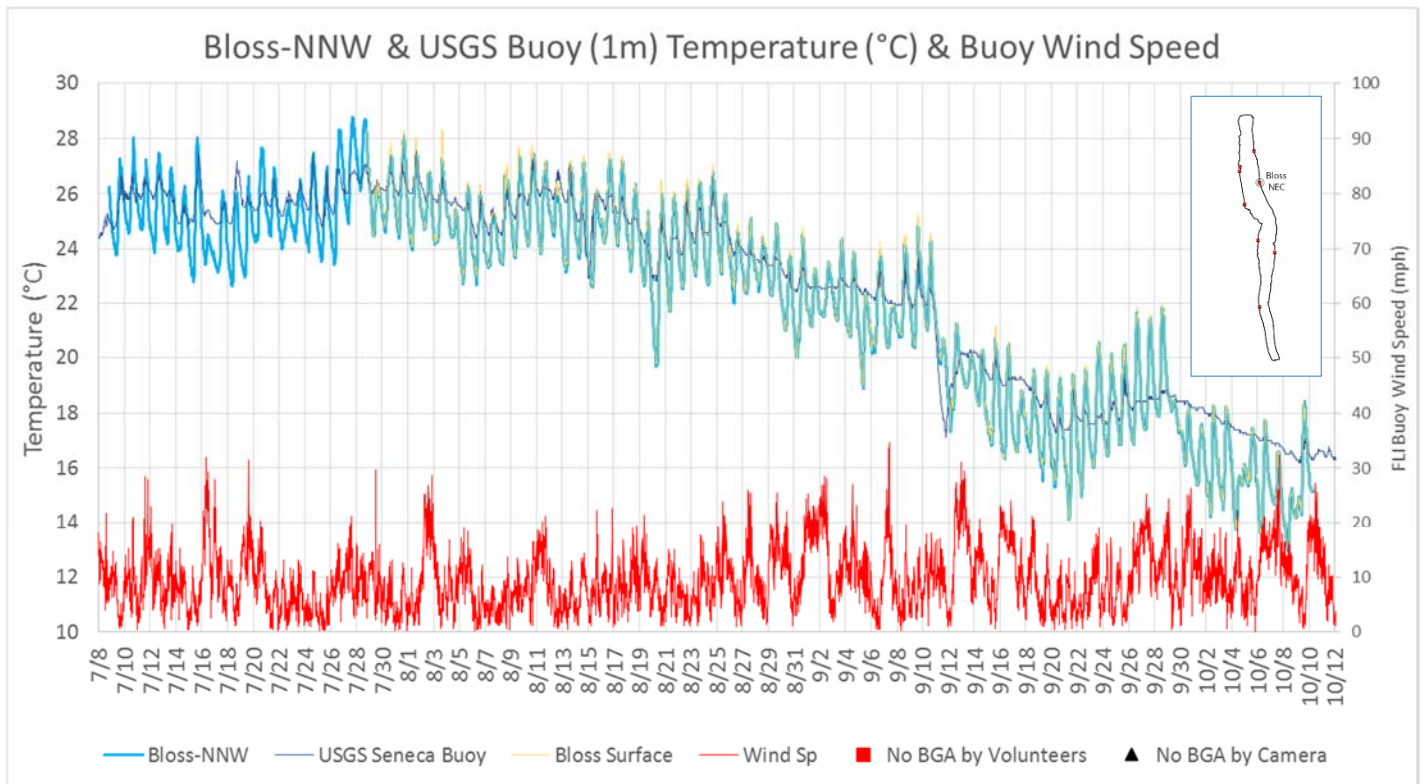

**2020 NEARSHORE MONITORING OF CYANOBACTERIA (BLUE-GREEN ALGAE)
IN SENECA & OWASCO LAKES**

**THE 2020 FLI REPORT TO THE SENECA LAKE PURE WATERS ASSOCIATION, FRED L. EMERSON FOUNDATION AND
CAYUGA COUNTY**

Data Repository

1. Seneca Lake Water Temperature Data	2
2. Owasco Lake Water Temperature Data.....	6
3. Seneca Lake Weather Data – Air Temperatures.....	8
4. Owasco Lake Weather Data – Air Temperatures	12
5. Seneca Lake Weather Data – Rainfall	14
6. Owasco Lake Weather Data – Rainfall.....	18
7. Seneca Lake Weather Data – Solar Intensity.....	20
8. Owasco Lake Weather Data – Solar Intensity	24
9. Seneca Lake – Wind Speed.....	26
10. Owasco Lake – Wind Speed.....	30
11. Seneca & Owasco Lake Buoy – Historical Wind Roses	32
12. Seneca Lake Weather Data – Wind Roses.....	35
13. Owasco Lake Weather Data – Wind Roses	37
14. Owasco Lake Buoy – Seasonal Wind Roses	38
15. Seneca & Owasco Lake – Selected Seasonal Wind Roses	39
16. Owasco Lake WQ Sonde – Water Temperatures	42
17. Owasco Lake WQ Sonde – Salinity.....	44
18. Owasco Lake WQ Sonde – Dissolved Oxygen	46
19. Owasco Lake WQ Sonde – Total and Cyanobacteria Phycocyanin Fluorescence	48
20. Owasco Lake WQ Sonde – Turbidity (Fire Lane 20 Only).....	50
21. Seneca Lake Camera Summary Chart	51
22. Owasco Lake Camera Summary Chart.....	52

Seneca Lake Water Temperature Data

Owasco Lake Water Temperature Data

Seneca Weather Data – Air Temperatures

Owasco Weather Data – Air Temperatures

Seneca Lake Rainfall

Owasco Lake Rainfall

Seneca Lake Solar Intensity