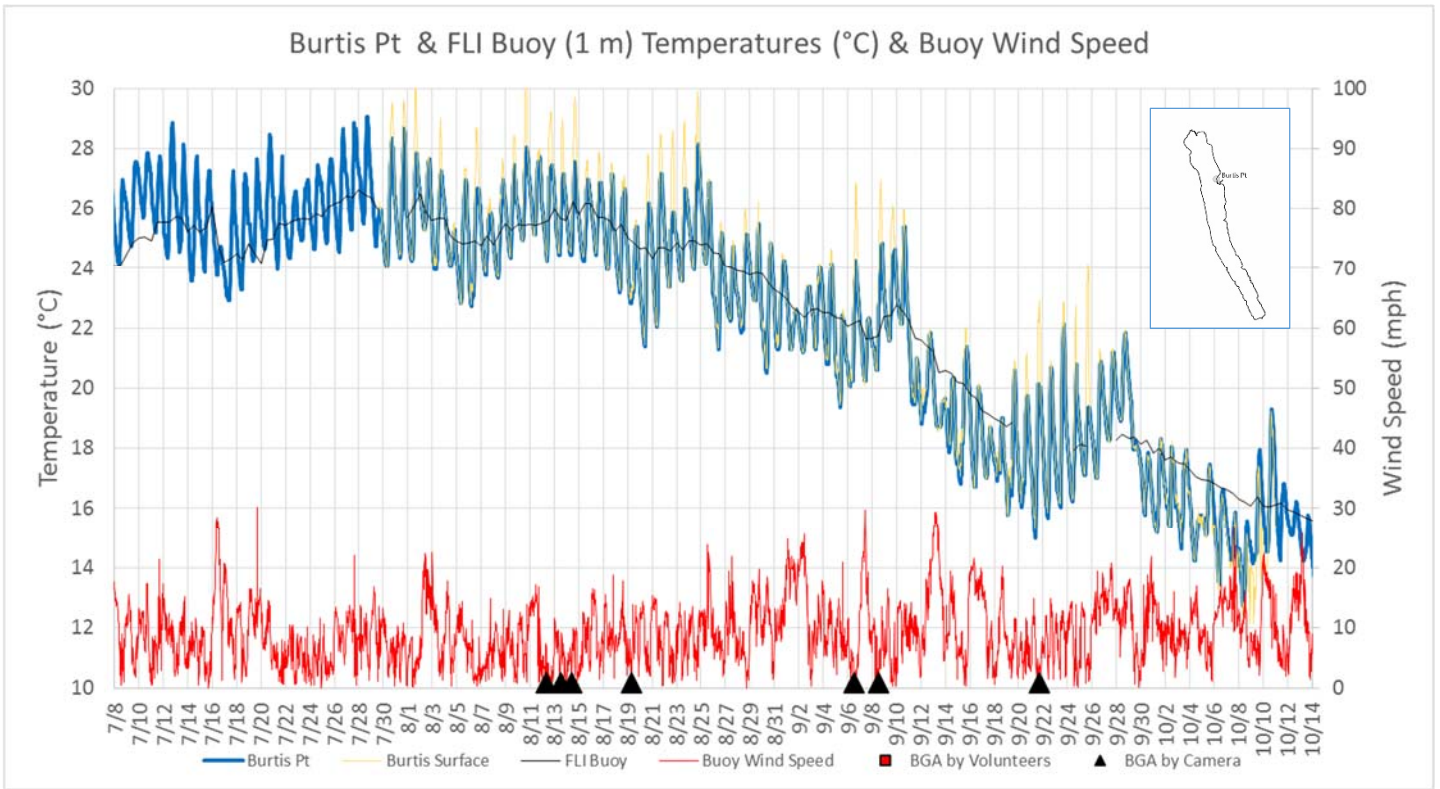

Seneca Lake Water Temperature Data

Owasco Lake Water Temperature Data

Seneca Weather Data – Air Temperatures

Owasco Weather Data – Air Temperatures

Seneca Lake Rainfall

Owasco Lake Rainfall

Seneca Lake Solar Intensity

Owasco Lake Solar Intensity

Seneca Lake Wind Speed & Direction (Color Coded)

Owasco Lake Wind Speed & Direction (Color Coded)

Seneca & Owasco Lake Buoy Site Wind Roses

Seneca Lake Wind Roses

Owasco Lake Wind Roses