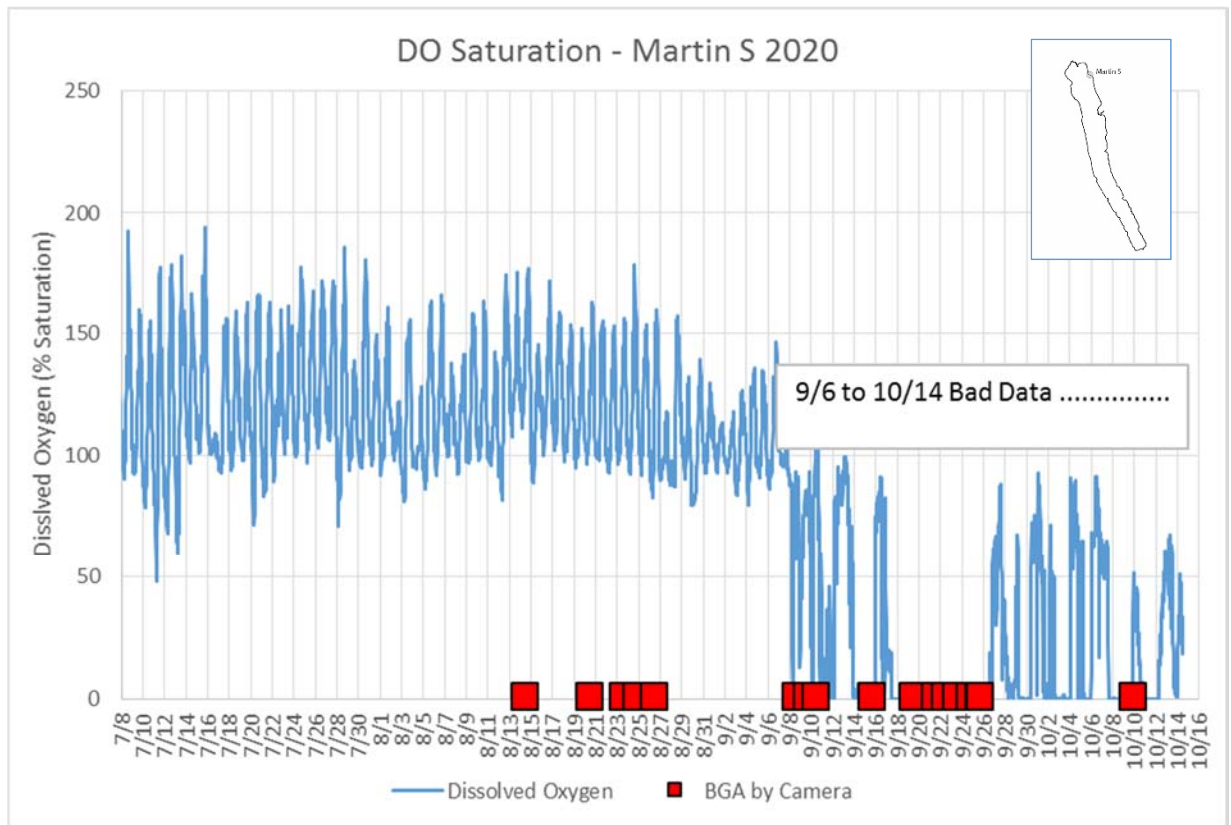

Owasco Lake Solar Intensity

Seneca Lake Wind Speed & Direction (Color Coded)

Owasco Lake Wind Speed & Direction (Color Coded)

Seneca & Owasco Lake Buoy Site Wind Roses

Seneca Lake Wind Roses

Owasco Lake Wind Roses

Seasonal Wind Roses FLI Buoy Owasco Lake

Seasonal Wind Roses at Selected Sites, Seneca & Owasco Lakes

Owasco WQ Sonde Water Temperature

Owasco WQ Sonde Water Salinity

Owasco WQ Sonde Water Dissolved Oxygen