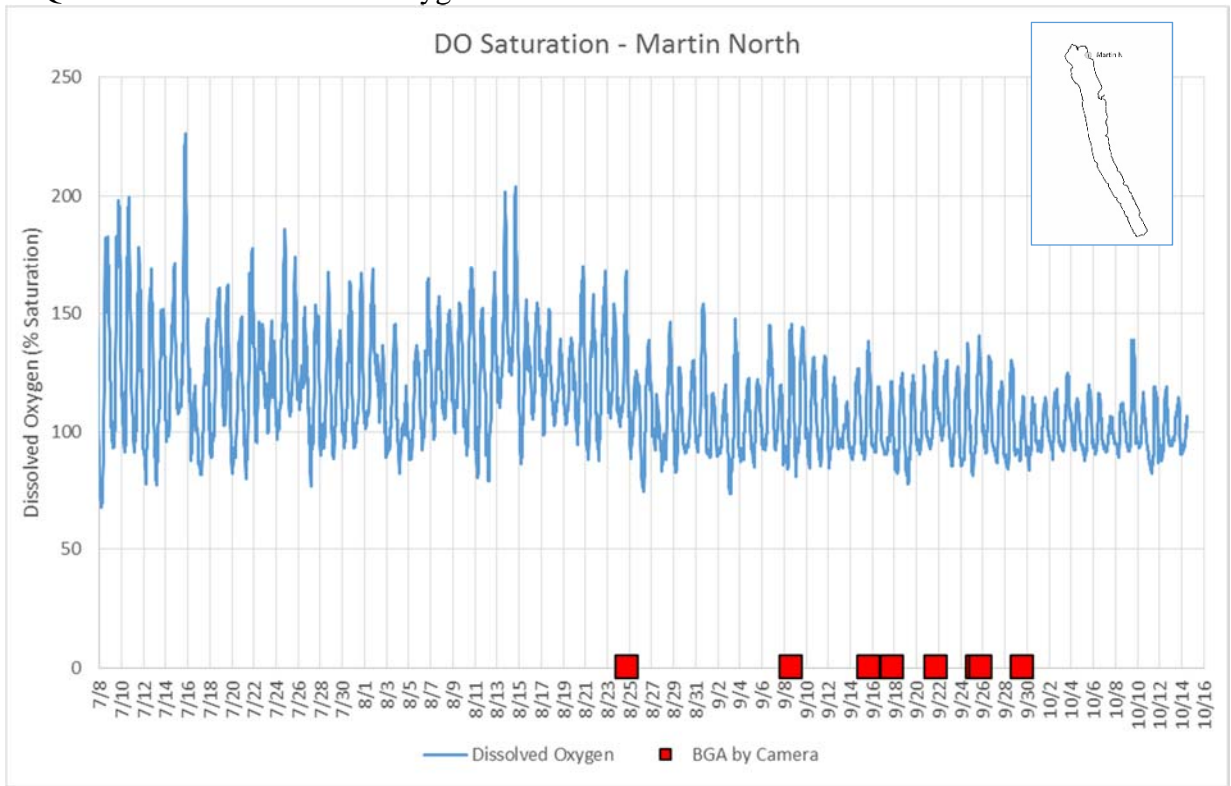

Seasonal Wind Roses FLI Buoy Owasco Lake

Seasonal Wind Roses at Selected Sites, Seneca & Owasco Lakes

Owasco WQ Sonde Water Temperature

Owasco WQ Sonde Water Salinity

Owasco WQ Sonde Water Dissolved Oxygen