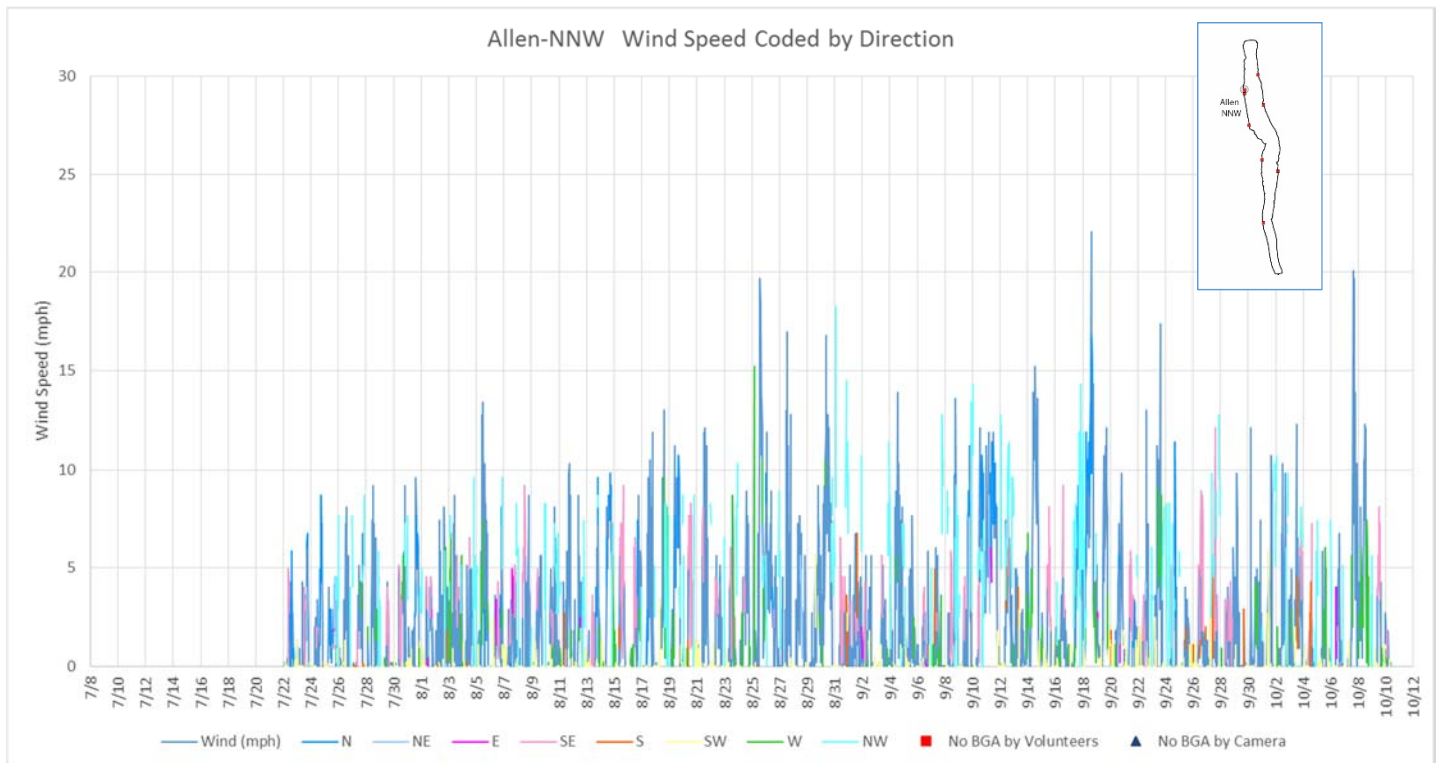

Data Repository

1. Seneca Lake Water Temperature Data	2
2. Owasco Lake Water Temperature Data.....	6
3. Seneca Lake Weather Data – Air Temperatures.....	8
4. Owasco Lake Weather Data – Air Temperatures	12
5. Seneca Lake Weather Data – Rainfall	14
6. Owasco Lake Weather Data – Rainfall.....	18
7. Seneca Lake Weather Data – Solar Intensity.....	20
8. Owasco Lake Weather Data – Solar Intensity	24
9. Seneca Lake – Wind Speed.....	26
10. Owasco Lake – Wind Speed.....	30
11. Seneca & Owasco Lake Buoy – Historical Wind Roses	32
12. Seneca Lake Weather Data – Wind Roses.....	35
13. Owasco Lake Weather Data – Wind Roses	37
14. Owasco Lake Buoy – Seasonal Wind Roses	38
15. Seneca & Owasco Lake – Selected Seasonal Wind Roses	39
16. Owasco Lake WQ Sonde – Water Temperatures	42
17. Owasco Lake WQ Sonde – Salinity.....	44
18. Owasco Lake WQ Sonde – Dissolved Oxygen	46
19. Owasco Lake WQ Sonde – Total and Cyanobacteria Phycocyanin Fluorescence	48
20. Owasco Lake WQ Sonde – Turbidity (Fire Lane 20 Only).....	50
21. Seneca Lake Camera Summary Chart	51
22. Owasco Lake Camera Summary Chart.....	52

Seneca Lake Water Temperature Data

Owasco Lake Water Temperature Data

Seneca Weather Data – Air Temperatures

Owasco Weather Data – Air Temperatures

Seneca Lake Rainfall

Owasco Lake Rainfall

Seneca Lake Solar Intensity

Owasco Lake Solar Intensity

Seneca Lake Wind Speed & Direction (Color Coded)

Owasco Lake Wind Speed & Direction (Color Coded)

Seneca & Owasco Lake Buoy Site Wind Roses

Seneca Lake Wind Roses

Owasco Lake Wind Roses