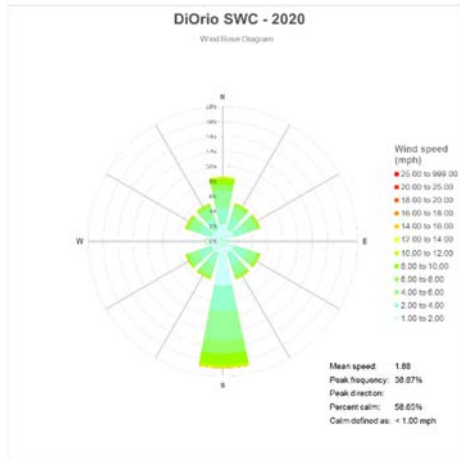

Data Repository

1. Seneca Lake Water Temperature Data	2
2. Owasco Lake Water Temperature Data.....	6
3. Seneca Lake Weather Data – Air Temperatures.....	8
4. Owasco Lake Weather Data – Air Temperatures	12
5. Seneca Lake Weather Data – Rainfall	14
6. Owasco Lake Weather Data – Rainfall.....	18
7. Seneca Lake Weather Data – Solar Intensity.....	20
8. Owasco Lake Weather Data – Solar Intensity	24
9. Seneca Lake – Wind Speed.....	26
10. Owasco Lake – Wind Speed.....	30
11. Seneca & Owasco Lake Buoy – Historical Wind Roses	32
12. Seneca Lake Weather Data – Wind Roses.....	35
13. Owasco Lake Weather Data – Wind Roses	37
14. Owasco Lake Buoy – Seasonal Wind Roses	38
15. Seneca & Owasco Lake – Selected Seasonal Wind Roses	39
16. Owasco Lake WQ Sonde – Water Temperatures	42
17. Owasco Lake WQ Sonde – Salinity.....	44
18. Owasco Lake WQ Sonde – Dissolved Oxygen	46
19. Owasco Lake WQ Sonde – Total and Cyanobacteria Phycocyanin Fluorescence	48
20. Owasco Lake WQ Sonde – Turbidity (Fire Lane 20 Only).....	50
21. Seneca Lake Camera Summary Chart	51
22. Owasco Lake Camera Summary Chart.....	52

Seneca Lake Water Temperature Data

Owasco Lake Water Temperature Data

Seneca Weather Data – Air Temperatures

Owasco Weather Data – Air Temperatures

Seneca Lake Rainfall

Owasco Lake Rainfall

Seneca Lake Solar Intensity

Owasco Lake Solar Intensity

Seneca Lake Wind Speed & Direction (Color Coded)

Owasco Lake Wind Speed & Direction (Color Coded)

Seneca & Owasco Lake Buoy Site Wind Roses

Seneca Lake Wind Roses

Owasco Lake Wind Roses

Seasonal Wind Roses FLI Buoy Owasco Lake

Seasonal Wind Roses at Selected Sites, Seneca & Owasco Lakes

Owasco WQ Sonde Water Temperature

Owasco WQ Sonde Water Salinity

Owasco WQ Sonde Water Dissolved Oxygen