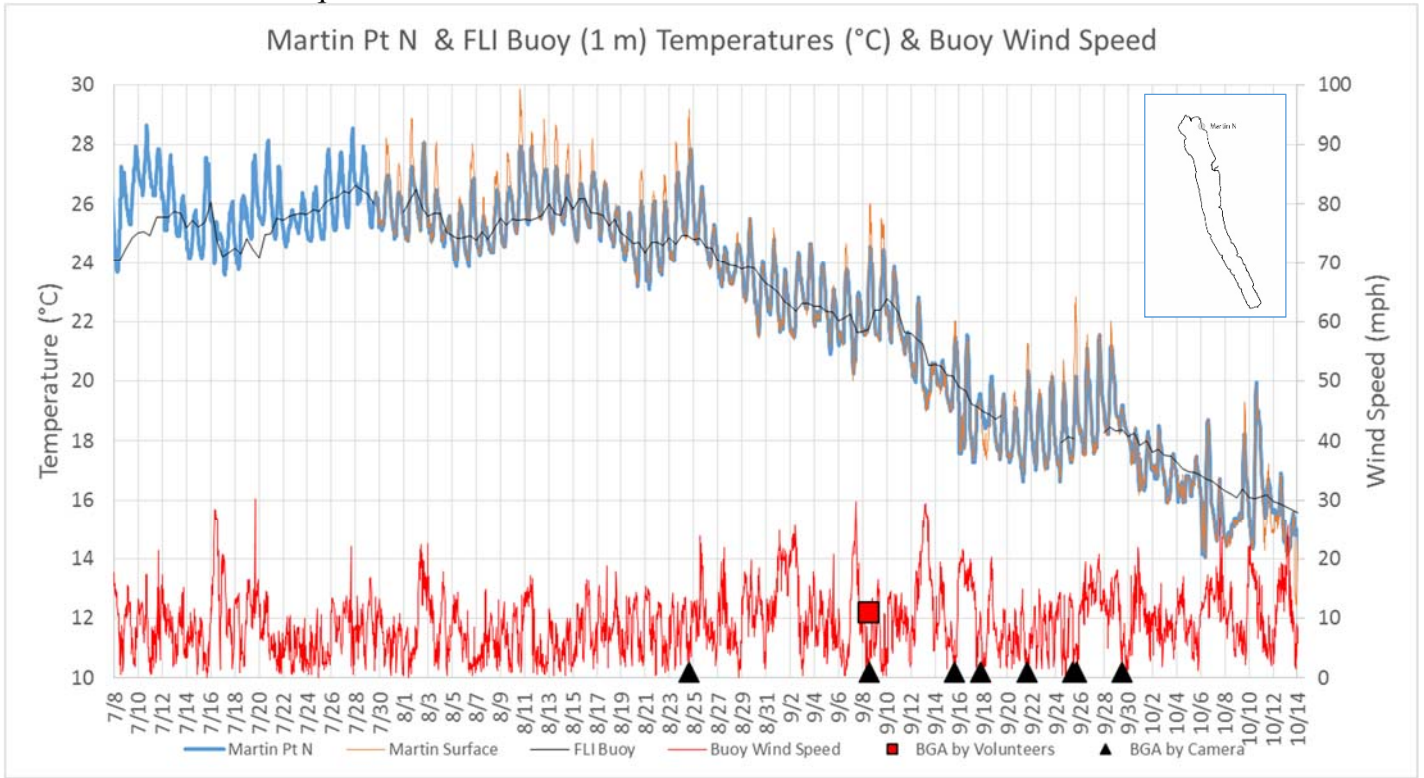

Seneca Lake Water Temperature Data

Owasco Lake Water Temperature Data

Seneca Weather Data – Air Temperatures

Owasco Weather Data – Air Temperatures

Seneca Lake Rainfall

Owasco Lake Rainfall

Seneca Lake Solar Intensity

Owasco Lake Solar Intensity

Seneca Lake Wind Speed & Direction (Color Coded)

Owasco Lake Wind Speed & Direction (Color Coded)

Seneca & Owasco Lake Buoy Site Wind Roses

Seneca Lake Wind Roses

Owasco Lake Wind Roses