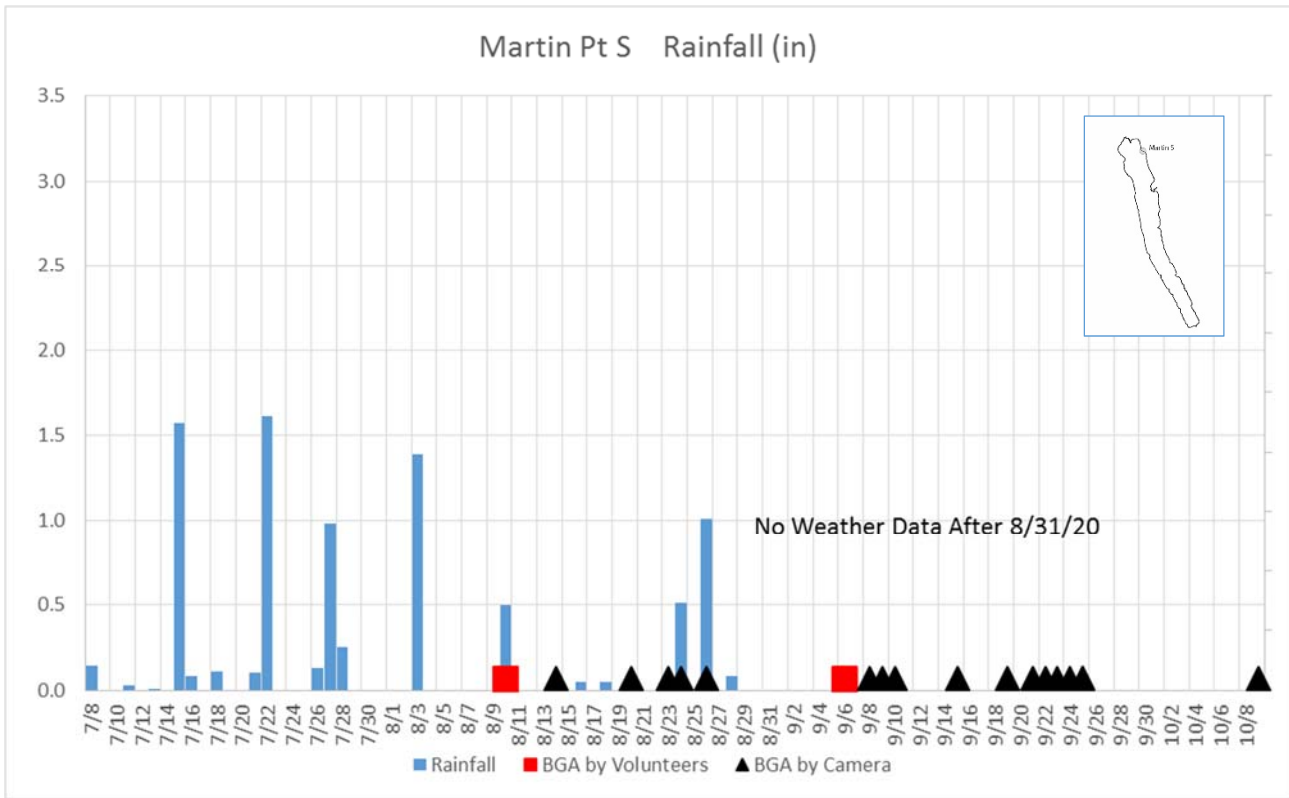

Seneca Lake Water Temperature Data

Owasco Lake Water Temperature Data

Seneca Weather Data – Air Temperatures

Owasco Weather Data – Air Temperatures

Seneca Lake Rainfall

Owasco Lake Rainfall

Seneca Lake Solar Intensity

Owasco Lake Solar Intensity

Seneca Lake Wind Speed & Direction (Color Coded)

Owasco Lake Wind Speed & Direction (Color Coded)

Seneca & Owasco Lake Buoy Site Wind Roses

Seneca Lake Wind Roses

Owasco Lake Wind Roses