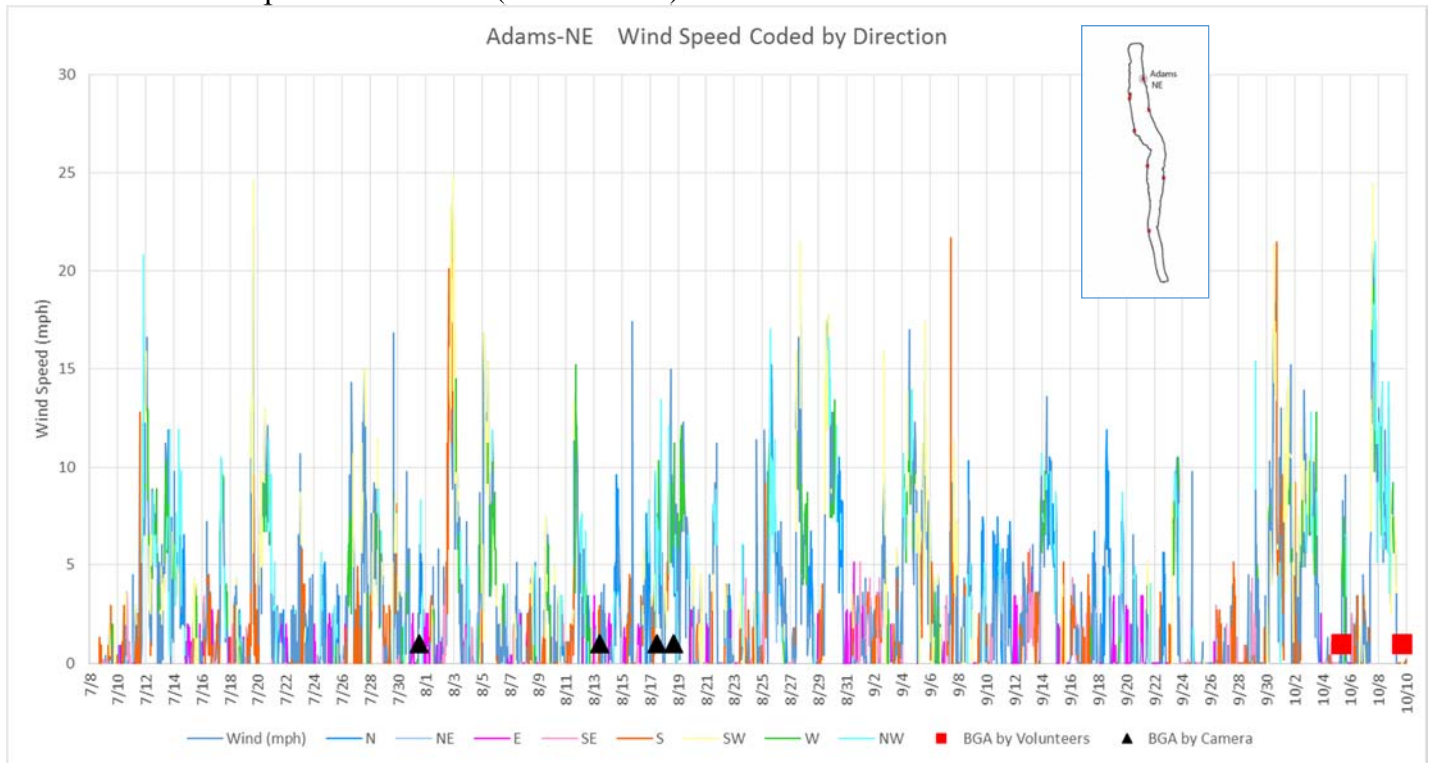

Data Repository

1. Seneca Lake Water Temperature Data	2
2. Owasco Lake Water Temperature Data.....	6
3. Seneca Lake Weather Data – Air Temperatures.....	8
4. Owasco Lake Weather Data – Air Temperatures	12
5. Seneca Lake Weather Data – Rainfall	14
6. Owasco Lake Weather Data – Rainfall.....	18
7. Seneca Lake Weather Data – Solar Intensity.....	20
8. Owasco Lake Weather Data – Solar Intensity	24
9. Seneca Lake – Wind Speed.....	26
10. Owasco Lake – Wind Speed.....	30
11. Seneca & Owasco Lake Buoy – Historical Wind Roses	32
12. Seneca Lake Weather Data – Wind Roses.....	35
13. Owasco Lake Weather Data – Wind Roses	37
14. Owasco Lake Buoy – Seasonal Wind Roses	38
15. Seneca & Owasco Lake – Selected Seasonal Wind Roses	39
16. Owasco Lake WQ Sonde – Water Temperatures	42
17. Owasco Lake WQ Sonde – Salinity.....	44
18. Owasco Lake WQ Sonde – Dissolved Oxygen	46
19. Owasco Lake WQ Sonde – Total and Cyanobacteria Phycocyanin Fluorescence	48
20. Owasco Lake WQ Sonde – Turbidity (Fire Lane 20 Only).....	50
21. Seneca Lake Camera Summary Chart	51
22. Owasco Lake Camera Summary Chart.....	52

Seneca Lake Water Temperature Data

Owasco Lake Water Temperature Data

Seneca Weather Data – Air Temperatures

Owasco Weather Data – Air Temperatures

Seneca Lake Rainfall

Owasco Lake Rainfall

Seneca Lake Solar Intensity

Owasco Lake Solar Intensity

Seneca Lake Wind Speed & Direction (Color Coded)

Owasco Lake Wind Speed & Direction (Color Coded)

Seneca & Owasco Lake Buoy Site Wind Roses

Seneca Lake Wind Roses

Owasco Lake Wind Roses