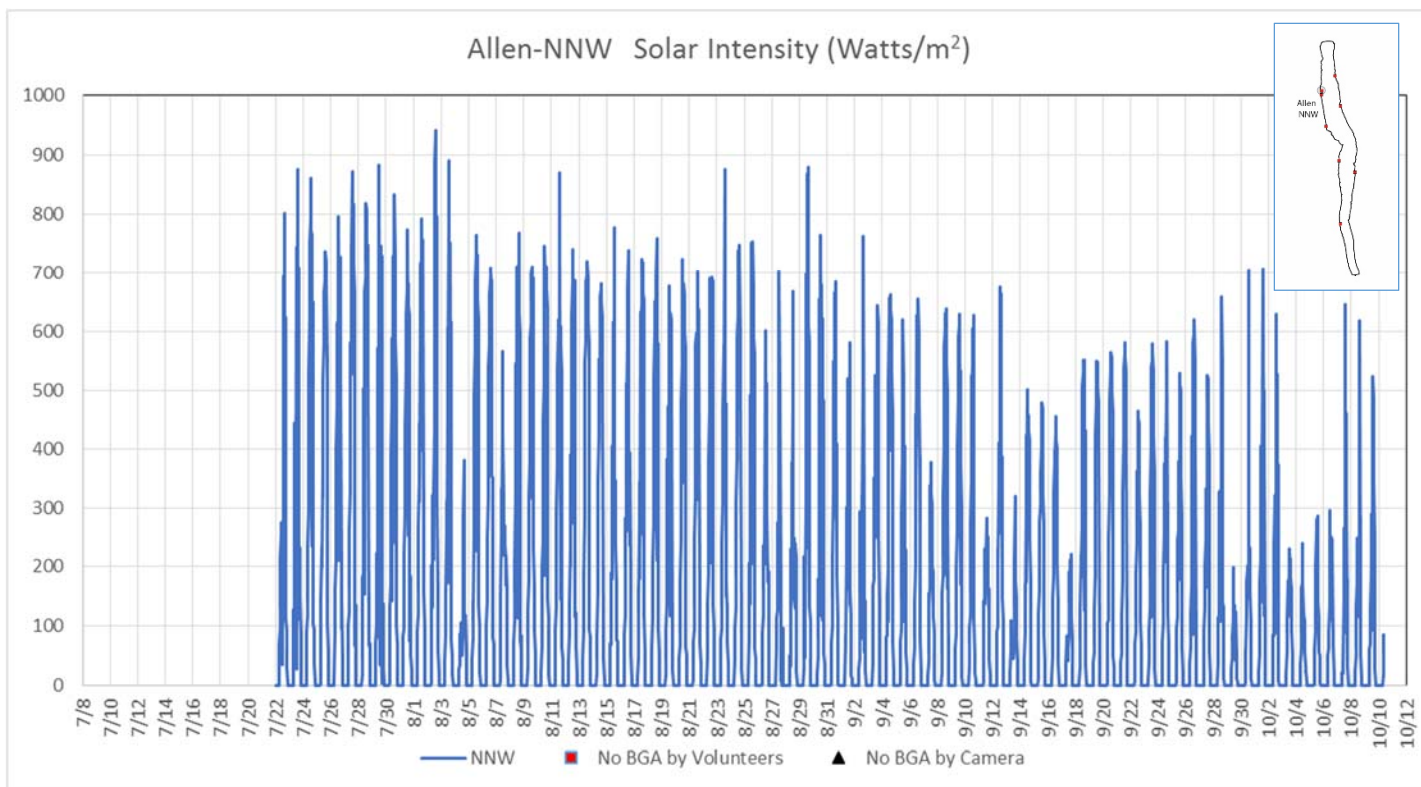

Seneca Lake Water Temperature Data

Owasco Lake Water Temperature Data

Seneca Weather Data – Air Temperatures

Owasco Weather Data – Air Temperatures

Seneca Lake Rainfall

Owasco Lake Rainfall

Seneca Lake Solar Intensity

Owasco Lake Solar Intensity

Seneca Lake Wind Speed & Direction (Color Coded)

Owasco Lake Wind Speed & Direction (Color Coded)

Seneca & Owasco Lake Buoy Site Wind Roses

Seneca Lake Wind Roses

Owasco Lake Wind Roses