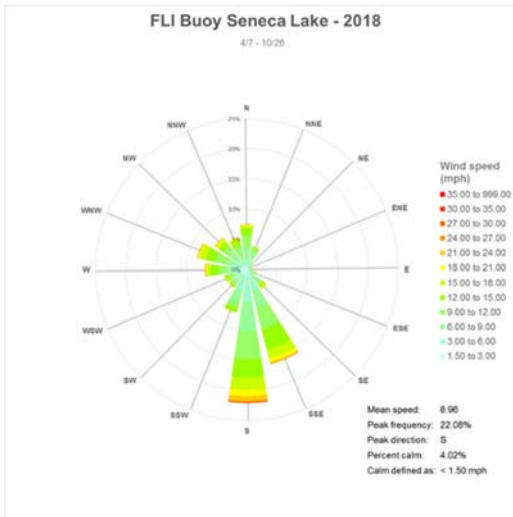

Data Repository

1. Seneca Lake Water Temperature Data	2
2. Owasco Lake Water Temperature Data.....	6
3. Seneca Lake Weather Data – Air Temperatures.....	8
4. Owasco Lake Weather Data – Air Temperatures	12
5. Seneca Lake Weather Data – Rainfall	14
6. Owasco Lake Weather Data – Rainfall.....	18
7. Seneca Lake Weather Data – Solar Intensity.....	20
8. Owasco Lake Weather Data – Solar Intensity	24
9. Seneca Lake – Wind Speed.....	26
10. Owasco Lake – Wind Speed.....	30
11. Seneca & Owasco Lake Buoy – Historical Wind Roses	32
12. Seneca Lake Weather Data – Wind Roses.....	35
13. Owasco Lake Weather Data – Wind Roses	37
14. Owasco Lake Buoy – Seasonal Wind Roses	38
15. Seneca & Owasco Lake – Selected Seasonal Wind Roses	39
16. Owasco Lake WQ Sonde – Water Temperatures	42
17. Owasco Lake WQ Sonde – Salinity.....	44
18. Owasco Lake WQ Sonde – Dissolved Oxygen	46
19. Owasco Lake WQ Sonde – Total and Cyanobacteria Phycocyanin Fluorescence	48
20. Owasco Lake WQ Sonde – Turbidity (Fire Lane 20 Only).....	50
21. Seneca Lake Camera Summary Chart	51
22. Owasco Lake Camera Summary Chart.....	52

Seneca Lake Water Temperature Data

Owasco Lake Water Temperature Data

Seneca Weather Data – Air Temperatures

Owasco Weather Data – Air Temperatures

Seneca Lake Rainfall

Owasco Lake Rainfall

Seneca Lake Solar Intensity

Owasco Lake Solar Intensity

Seneca Lake Wind Speed & Direction (Color Coded)

Owasco Lake Wind Speed & Direction (Color Coded)

Seneca & Owasco Lake Buoy Site Wind Roses

Seneca Lake Wind Roses

Owasco Lake Wind Roses

Seasonal Wind Roses FLI Buoy Owasco Lake

Seasonal Wind Roses at Selected Sites, Seneca & Owasco Lakes

Owasco WQ Sonde Water Temperature

Owasco WQ Sonde Water Salinity

Owasco WQ Sonde Water Dissolved Oxygen