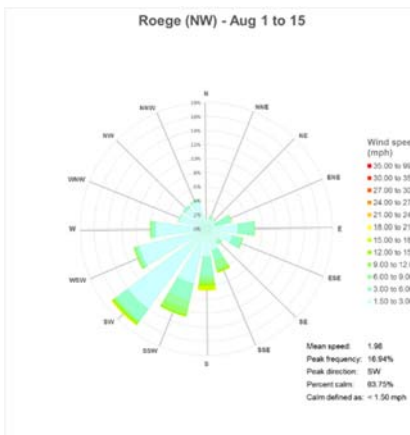

Data Repository

1. Seneca Lake Water Temperature Data	2
2. Owasco Lake Water Temperature Data.....	6
3. Seneca Lake Weather Data – Air Temperatures.....	8
4. Owasco Lake Weather Data – Air Temperatures	12
5. Seneca Lake Weather Data – Rainfall	14
6. Owasco Lake Weather Data – Rainfall.....	18
7. Seneca Lake Weather Data – Solar Intensity.....	20
8. Owasco Lake Weather Data – Solar Intensity	24
9. Seneca Lake – Wind Speed.....	26
10. Owasco Lake – Wind Speed.....	30
11. Seneca & Owasco Lake Buoy – Historical Wind Roses	32
12. Seneca Lake Weather Data – Wind Roses.....	35
13. Owasco Lake Weather Data – Wind Roses	37
14. Owasco Lake Buoy – Seasonal Wind Roses	38
15. Seneca & Owasco Lake – Selected Seasonal Wind Roses	39
16. Owasco Lake WQ Sonde – Water Temperatures	42
17. Owasco Lake WQ Sonde – Salinity.....	44
18. Owasco Lake WQ Sonde – Dissolved Oxygen	46
19. Owasco Lake WQ Sonde – Total and Cyanobacteria Phycocyanin Fluorescence	48
20. Owasco Lake WQ Sonde – Turbidity (Fire Lane 20 Only).....	50
21. Seneca Lake Camera Summary Chart	51
22. Owasco Lake Camera Summary Chart.....	52

Seneca Lake Water Temperature Data

Owasco Lake Water Temperature Data

Seneca Weather Data – Air Temperatures

Owasco Weather Data – Air Temperatures

Seneca Lake Rainfall

Owasco Lake Rainfall

Seneca Lake Solar Intensity

Owasco Lake Solar Intensity

Seneca Lake Wind Speed & Direction (Color Coded)

Owasco Lake Wind Speed & Direction (Color Coded)

Seneca & Owasco Lake Buoy Site Wind Roses

Seneca Lake Wind Roses

Owasco Lake Wind Roses

Seasonal Wind Roses FLI Buoy Owasco Lake

Seasonal Wind Roses at Selected Sites, Seneca & Owasco Lakes

Owasco WQ Sonde Water Temperature

Owasco WQ Sonde Water Salinity

Owasco WQ Sonde Water Dissolved Oxygen