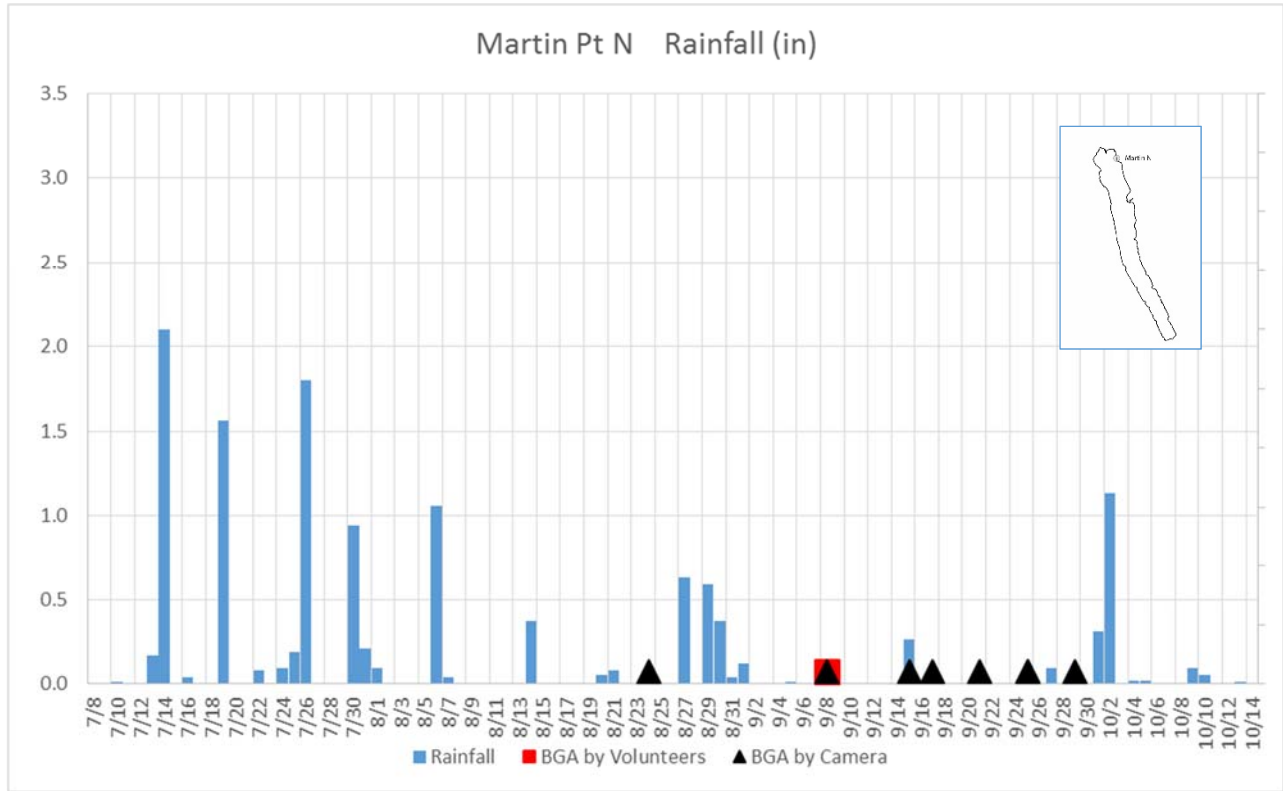

Seneca Lake Water Temperature Data

Owasco Lake Water Temperature Data

Seneca Weather Data – Air Temperatures

Owasco Weather Data – Air Temperatures

Seneca Lake Rainfall

Owasco Lake Rainfall

Seneca Lake Solar Intensity

Owasco Lake Solar Intensity

Seneca Lake Wind Speed & Direction (Color Coded)

Owasco Lake Wind Speed & Direction (Color Coded)

Seneca & Owasco Lake Buoy Site Wind Roses

Seneca Lake Wind Roses

Owasco Lake Wind Roses