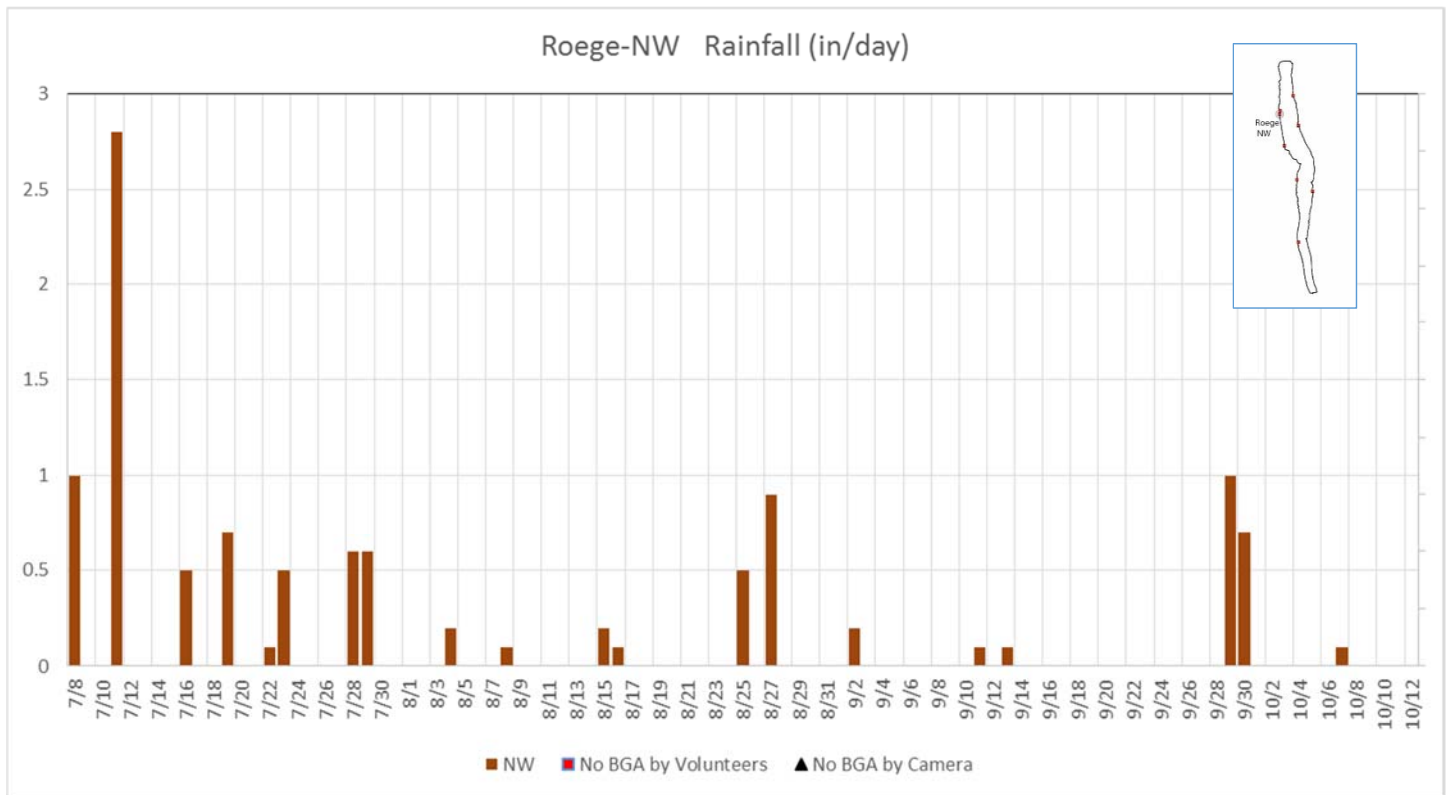

Seneca Lake Water Temperature Data

Owasco Lake Water Temperature Data

Seneca Weather Data – Air Temperatures

Owasco Weather Data – Air Temperatures

Seneca Lake Rainfall

Owasco Lake Rainfall

Seneca Lake Solar Intensity

Owasco Lake Solar Intensity

Seneca Lake Wind Speed & Direction (Color Coded)

Owasco Lake Wind Speed & Direction (Color Coded)

Seneca & Owasco Lake Buoy Site Wind Roses

Seneca Lake Wind Roses

Owasco Lake Wind Roses