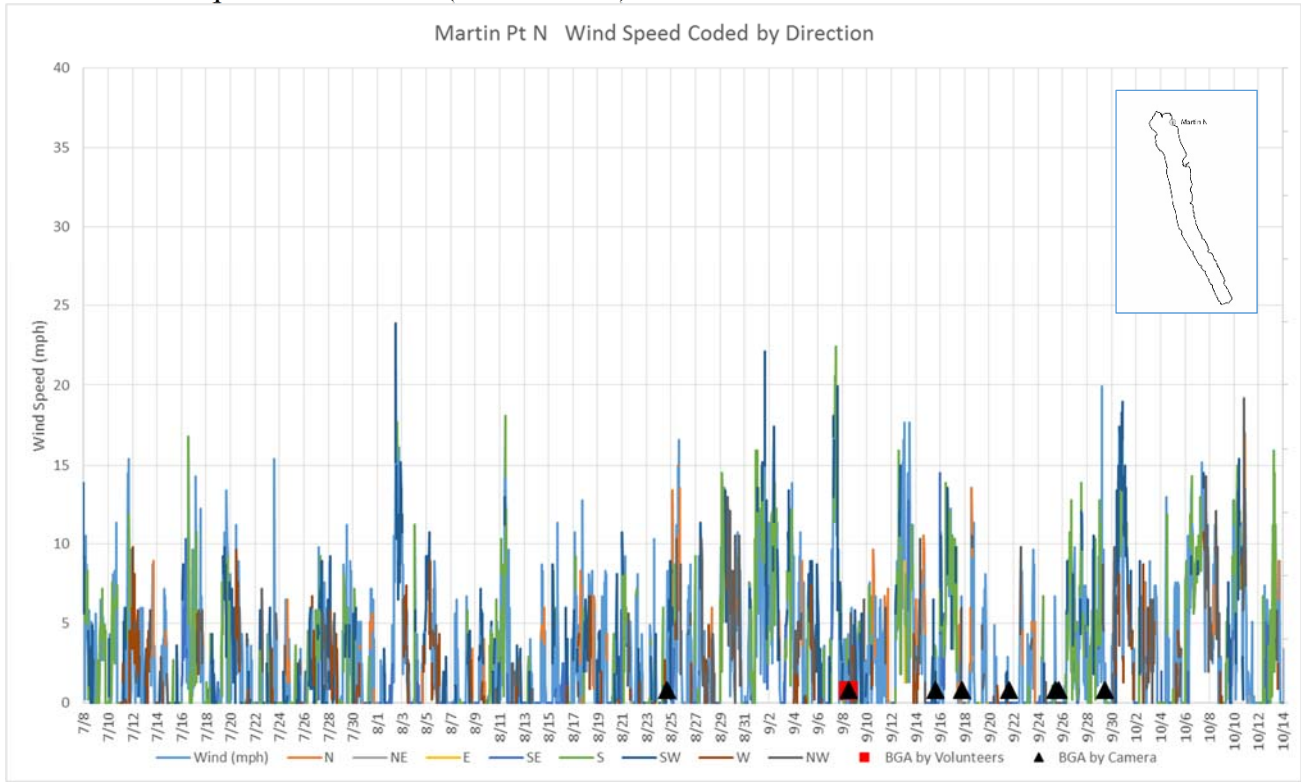

Seneca Lake Water Temperature Data

Owasco Lake Water Temperature Data

Seneca Weather Data – Air Temperatures

Owasco Weather Data – Air Temperatures

Seneca Lake Rainfall

Owasco Lake Rainfall

Seneca Lake Solar Intensity

Owasco Lake Solar Intensity

Seneca Lake Wind Speed & Direction (Color Coded)

Owasco Lake Wind Speed & Direction (Color Coded)

Seneca & Owasco Lake Buoy Site Wind Roses

Seneca Lake Wind Roses

Owasco Lake Wind Roses

Seasonal Wind Roses FLI Buoy Owasco Lake

Seasonal Wind Roses at Selected Sites, Seneca & Owasco Lakes

Owasco WQ Sonde Water Temperature

Owasco WQ Sonde Water Salinity

Owasco WQ Sonde Water Dissolved Oxygen