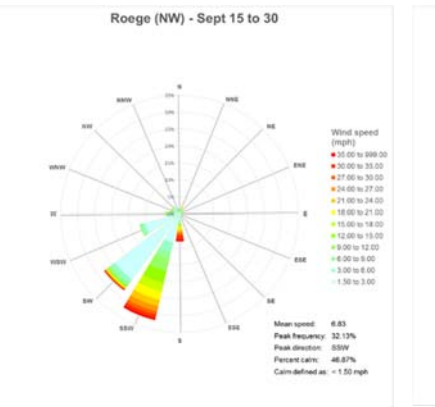

Data Repository

1. Seneca Lake Water Temperature Data	2
2. Owasco Lake Water Temperature Data.....	6
3. Seneca Lake Weather Data – Air Temperatures.....	8
4. Owasco Lake Weather Data – Air Temperatures	12
5. Seneca Lake Weather Data – Rainfall	14
6. Owasco Lake Weather Data – Rainfall.....	18
7. Seneca Lake Weather Data – Solar Intensity.....	20
8. Owasco Lake Weather Data – Solar Intensity	24
9. Seneca Lake – Wind Speed.....	26
10. Owasco Lake – Wind Speed.....	30
11. Seneca & Owasco Lake Buoy – Historical Wind Roses	32
12. Seneca Lake Weather Data – Wind Roses.....	35
13. Owasco Lake Weather Data – Wind Roses	37
14. Owasco Lake Buoy – Seasonal Wind Roses	38
15. Seneca & Owasco Lake – Selected Seasonal Wind Roses	39
16. Owasco Lake WQ Sonde – Water Temperatures	42
17. Owasco Lake WQ Sonde – Salinity.....	44
18. Owasco Lake WQ Sonde – Dissolved Oxygen	46
19. Owasco Lake WQ Sonde – Total and Cyanobacteria Phycocyanin Fluorescence	48
20. Owasco Lake WQ Sonde – Turbidity (Fire Lane 20 Only).....	50
21. Seneca Lake Camera Summary Chart	51
22. Owasco Lake Camera Summary Chart.....	52

Seneca Lake Water Temperature Data

Owasco Lake Water Temperature Data

Seneca Weather Data – Air Temperatures

Owasco Weather Data – Air Temperatures

Seneca Lake Rainfall

Owasco Lake Rainfall

Seneca Lake Solar Intensity

Owasco Lake Solar Intensity

Seneca Lake Wind Speed & Direction (Color Coded)

Owasco Lake Wind Speed & Direction (Color Coded)

Seneca & Owasco Lake Buoy Site Wind Roses

Seneca Lake Wind Roses

Owasco Lake Wind Roses

Seasonal Wind Roses FLI Buoy Owasco Lake

Seasonal Wind Roses at Selected Sites, Seneca & Owasco Lakes

Owasco WQ Sonde Water Temperature

Owasco WQ Sonde Water Salinity

Owasco WQ Sonde Water Dissolved Oxygen