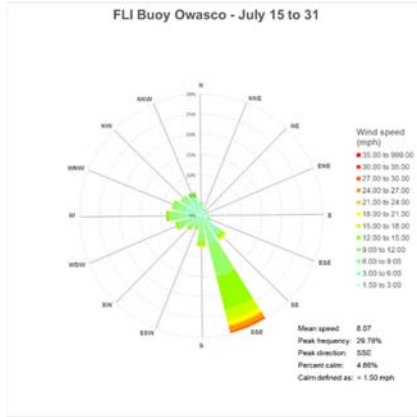

Data Repository

1. Seneca Lake Water Temperature Data	2
2. Owasco Lake Water Temperature Data.....	6
3. Seneca Lake Weather Data – Air Temperatures.....	8
4. Owasco Lake Weather Data – Air Temperatures	12
5. Seneca Lake Weather Data – Rainfall	14
6. Owasco Lake Weather Data – Rainfall.....	18
7. Seneca Lake Weather Data – Solar Intensity.....	20
8. Owasco Lake Weather Data – Solar Intensity	24
9. Seneca Lake – Wind Speed.....	26
10. Owasco Lake – Wind Speed.....	30
11. Seneca & Owasco Lake Buoy – Historical Wind Roses	32
12. Seneca Lake Weather Data – Wind Roses.....	35
13. Owasco Lake Weather Data – Wind Roses	37
14. Owasco Lake Buoy – Seasonal Wind Roses	38
15. Seneca & Owasco Lake – Selected Seasonal Wind Roses	39
16. Owasco Lake WQ Sonde – Water Temperatures	42
17. Owasco Lake WQ Sonde – Salinity.....	44
18. Owasco Lake WQ Sonde – Dissolved Oxygen	46
19. Owasco Lake WQ Sonde – Total and Cyanobacteria Phycocyanin Fluorescence	48
20. Owasco Lake WQ Sonde – Turbidity (Fire Lane 20 Only).....	50
21. Seneca Lake Camera Summary Chart	51
22. Owasco Lake Camera Summary Chart.....	52

Seneca Lake Water Temperature Data

Owasco Lake Water Temperature Data

Seneca Weather Data – Air Temperatures

Owasco Weather Data – Air Temperatures

Seneca Lake Rainfall

Owasco Lake Rainfall

Seneca Lake Solar Intensity

Owasco Lake Solar Intensity

Seneca Lake Wind Speed & Direction (Color Coded)

Owasco Lake Wind Speed & Direction (Color Coded)

Seneca & Owasco Lake Buoy Site Wind Roses

Seneca Lake Wind Roses

Owasco Lake Wind Roses

Seasonal Wind Roses FLI Buoy Owasco Lake

Seasonal Wind Roses at Selected Sites, Seneca & Owasco Lakes

Owasco WQ Sonde Water Temperature

Owasco WQ Sonde Water Salinity

Owasco WQ Sonde Water Dissolved Oxygen