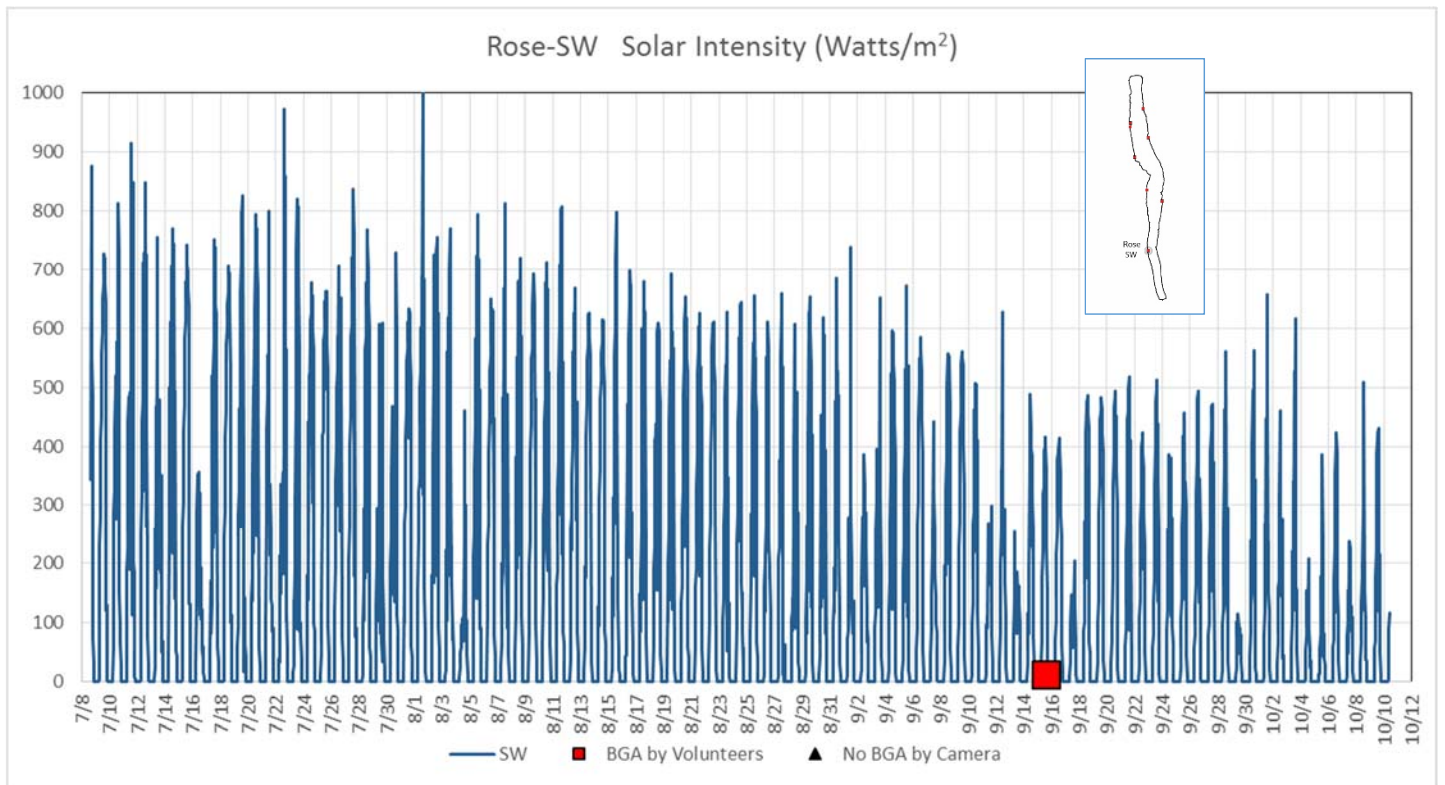

Seneca Lake Water Temperature Data

Owasco Lake Water Temperature Data

Seneca Weather Data – Air Temperatures

Owasco Weather Data – Air Temperatures

Seneca Lake Rainfall

Owasco Lake Rainfall

Seneca Lake Solar Intensity

Owasco Lake Solar Intensity

Seneca Lake Wind Speed & Direction (Color Coded)

Owasco Lake Wind Speed & Direction (Color Coded)

Seneca & Owasco Lake Buoy Site Wind Roses

Seneca Lake Wind Roses

Owasco Lake Wind Roses