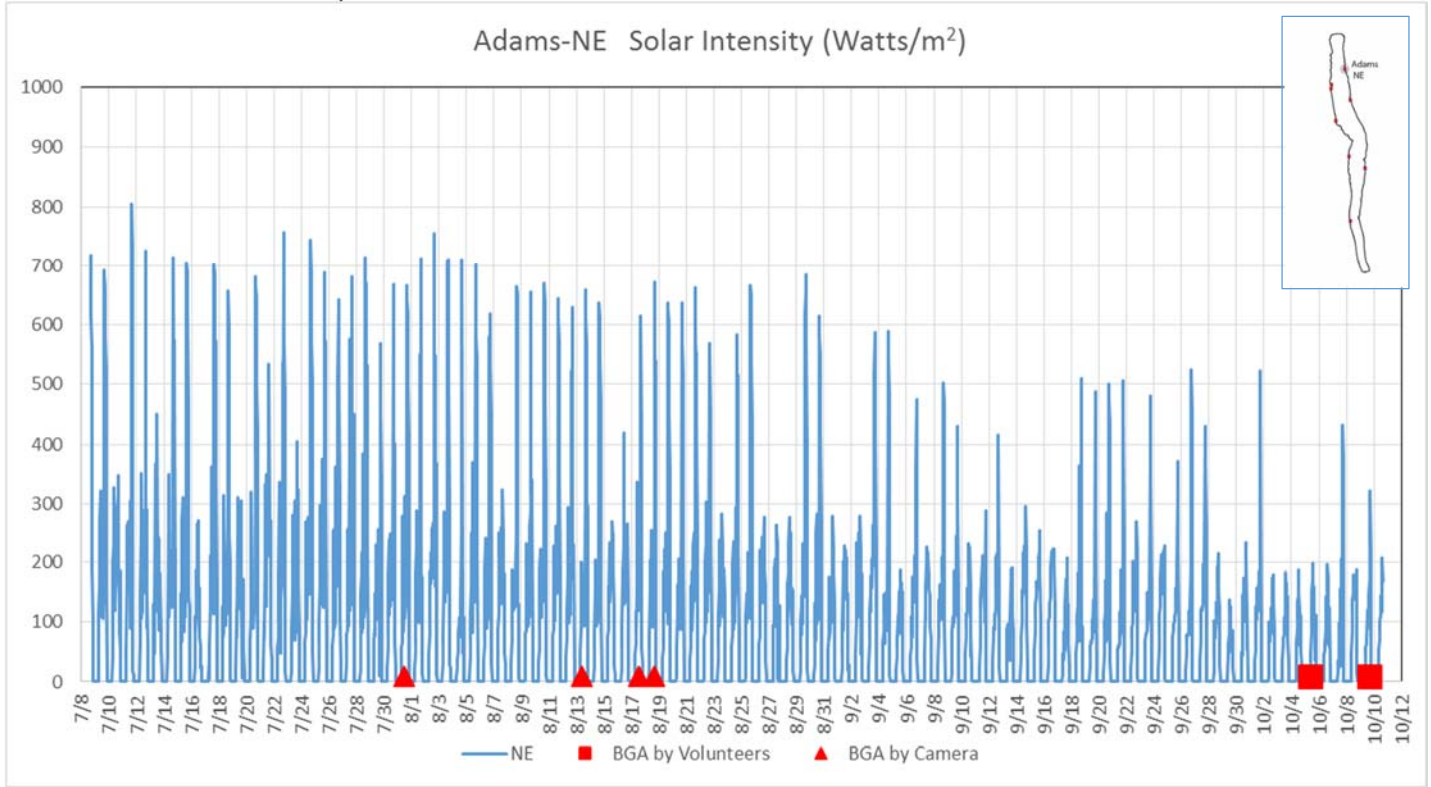

Data Repository

1. Seneca Lake Water Temperature Data	2
2. Owasco Lake Water Temperature Data.....	6
3. Seneca Lake Weather Data – Air Temperatures.....	8
4. Owasco Lake Weather Data – Air Temperatures	12
5. Seneca Lake Weather Data – Rainfall	14
6. Owasco Lake Weather Data – Rainfall.....	18
7. Seneca Lake Weather Data – Solar Intensity.....	20
8. Owasco Lake Weather Data – Solar Intensity	24
9. Seneca Lake – Wind Speed.....	26
10. Owasco Lake – Wind Speed.....	30
11. Seneca & Owasco Lake Buoy – Historical Wind Roses	32
12. Seneca Lake Weather Data – Wind Roses.....	35
13. Owasco Lake Weather Data – Wind Roses	37
14. Owasco Lake Buoy – Seasonal Wind Roses	38
15. Seneca & Owasco Lake – Selected Seasonal Wind Roses	39
16. Owasco Lake WQ Sonde – Water Temperatures	42
17. Owasco Lake WQ Sonde – Salinity.....	44
18. Owasco Lake WQ Sonde – Dissolved Oxygen	46
19. Owasco Lake WQ Sonde – Total and Cyanobacteria Phycocyanin Fluorescence	48
20. Owasco Lake WQ Sonde – Turbidity (Fire Lane 20 Only).....	50
21. Seneca Lake Camera Summary Chart	51
22. Owasco Lake Camera Summary Chart.....	52

Seneca Lake Water Temperature Data

Owasco Lake Water Temperature Data

Seneca Weather Data – Air Temperatures

Owasco Weather Data – Air Temperatures

Seneca Lake Rainfall

Owasco Lake Rainfall

Seneca Lake Solar Intensity

Owasco Lake Solar Intensity

Seneca Lake Wind Speed & Direction (Color Coded)

Owasco Lake Wind Speed & Direction (Color Coded)

Seneca & Owasco Lake Buoy Site Wind Roses

Seneca Lake Wind Roses

Owasco Lake Wind Roses