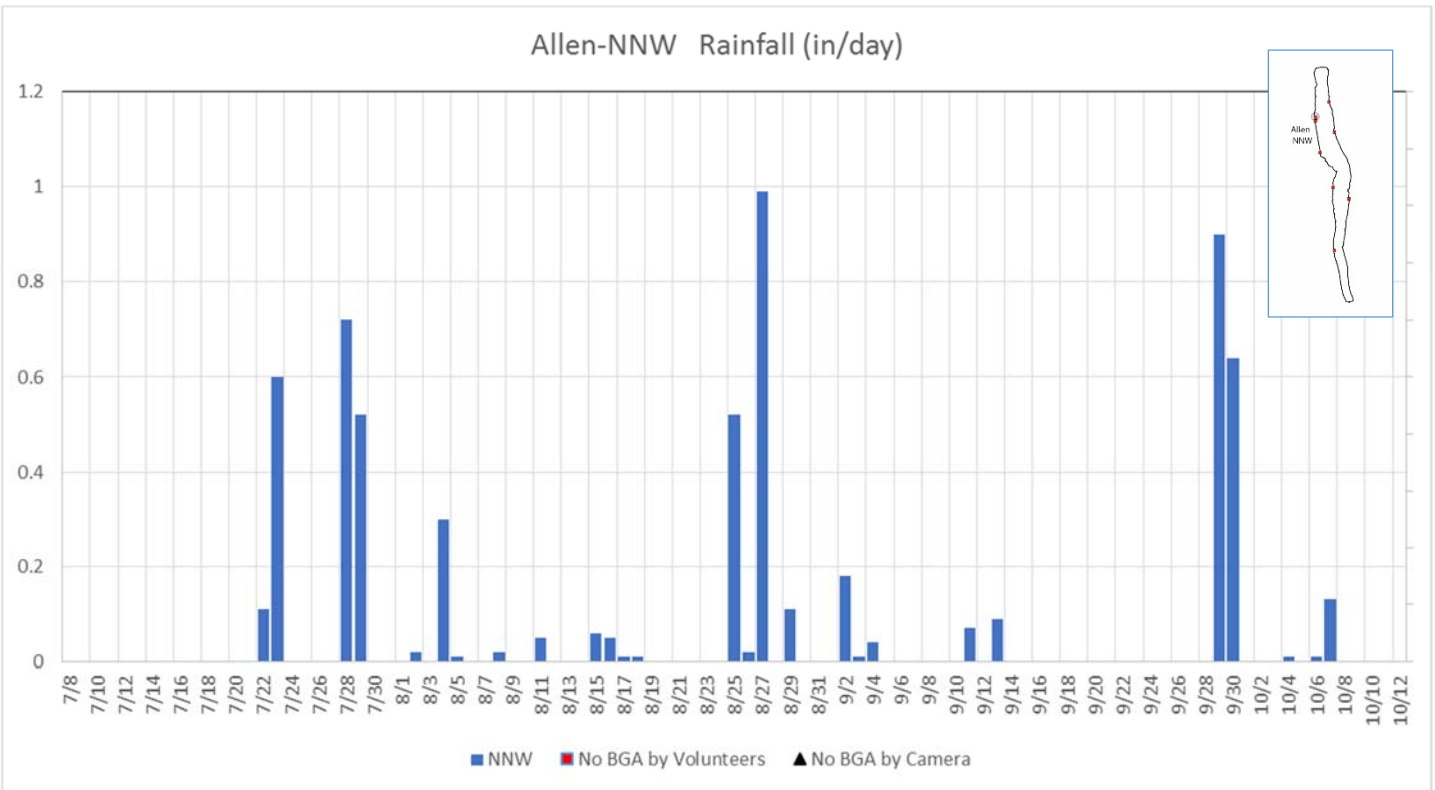

Data Repository

1. Seneca Lake Water Temperature Data	2
2. Owasco Lake Water Temperature Data.....	6
3. Seneca Lake Weather Data – Air Temperatures.....	8
4. Owasco Lake Weather Data – Air Temperatures	12
5. Seneca Lake Weather Data – Rainfall	14
6. Owasco Lake Weather Data – Rainfall.....	18
7. Seneca Lake Weather Data – Solar Intensity.....	20
8. Owasco Lake Weather Data – Solar Intensity	24
9. Seneca Lake – Wind Speed.....	26
10. Owasco Lake – Wind Speed.....	30
11. Seneca & Owasco Lake Buoy – Historical Wind Roses	32
12. Seneca Lake Weather Data – Wind Roses.....	35
13. Owasco Lake Weather Data – Wind Roses	37
14. Owasco Lake Buoy – Seasonal Wind Roses	38
15. Seneca & Owasco Lake – Selected Seasonal Wind Roses	39
16. Owasco Lake WQ Sonde – Water Temperatures	42
17. Owasco Lake WQ Sonde – Salinity.....	44
18. Owasco Lake WQ Sonde – Dissolved Oxygen	46
19. Owasco Lake WQ Sonde – Total and Cyanobacteria Phycocyanin Fluorescence	48
20. Owasco Lake WQ Sonde – Turbidity (Fire Lane 20 Only).....	50
21. Seneca Lake Camera Summary Chart	51
22. Owasco Lake Camera Summary Chart.....	52

Seneca Lake Water Temperature Data

Owasco Lake Water Temperature Data

Seneca Weather Data – Air Temperatures

Owasco Weather Data – Air Temperatures

Seneca Lake Rainfall

Owasco Lake Rainfall

Seneca Lake Solar Intensity

Owasco Lake Solar Intensity

Seneca Lake Wind Speed & Direction (Color Coded)

Owasco Lake Wind Speed & Direction (Color Coded)

Seneca & Owasco Lake Buoy Site Wind Roses

Seneca Lake Wind Roses

Owasco Lake Wind Roses