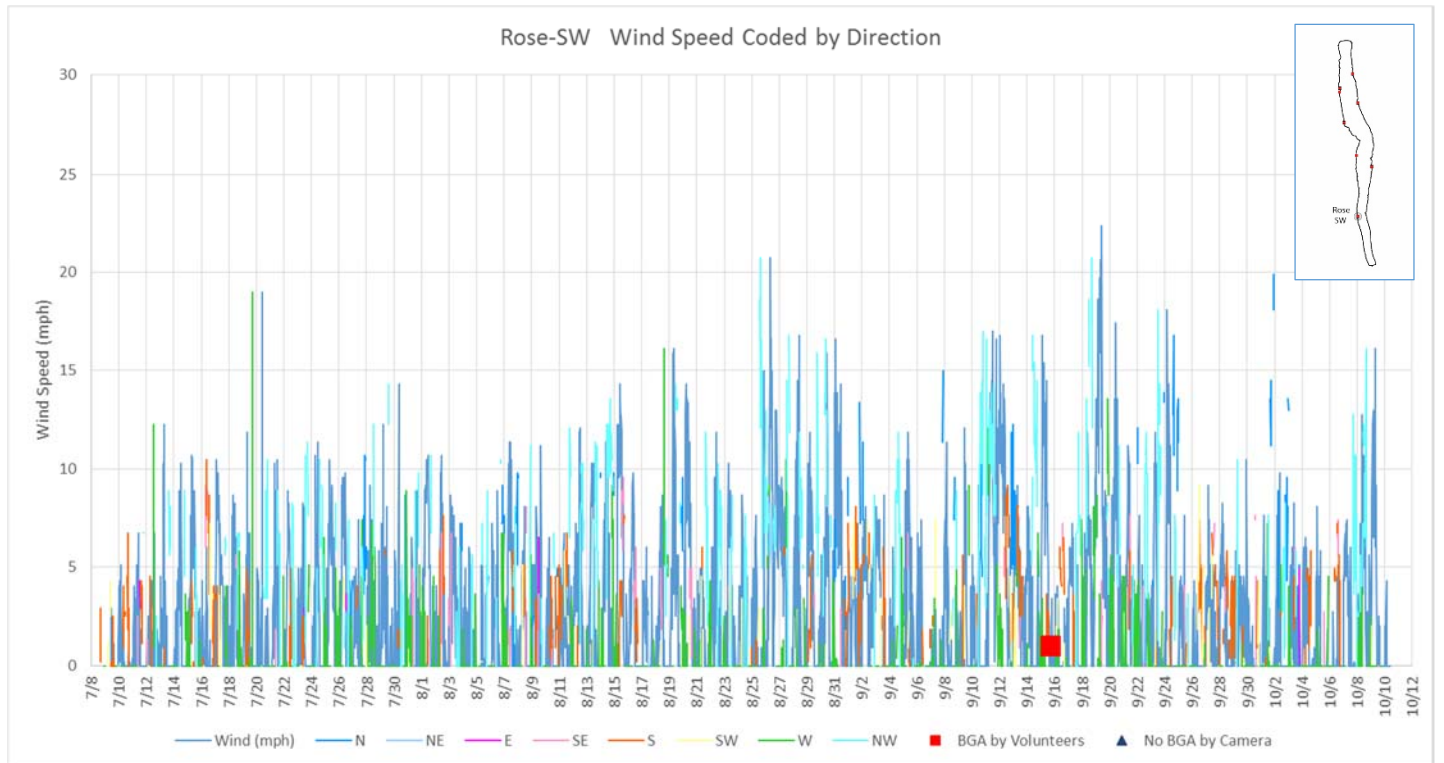

Seneca Lake Water Temperature Data

Owasco Lake Water Temperature Data

Seneca Weather Data – Air Temperatures

Owasco Weather Data – Air Temperatures

Seneca Lake Rainfall

Owasco Lake Rainfall

Seneca Lake Solar Intensity

Owasco Lake Solar Intensity

Seneca Lake Wind Speed & Direction (Color Coded)

Owasco Lake Wind Speed & Direction (Color Coded)

Seneca & Owasco Lake Buoy Site Wind Roses

Seneca Lake Wind Roses

Owasco Lake Wind Roses

Seasonal Wind Roses FLI Buoy Owasco Lake

Seasonal Wind Roses at Selected Sites, Seneca & Owasco Lakes

Owasco WQ Sonde Water Temperature

Owasco WQ Sonde Water Salinity

Owasco WQ Sonde Water Dissolved Oxygen