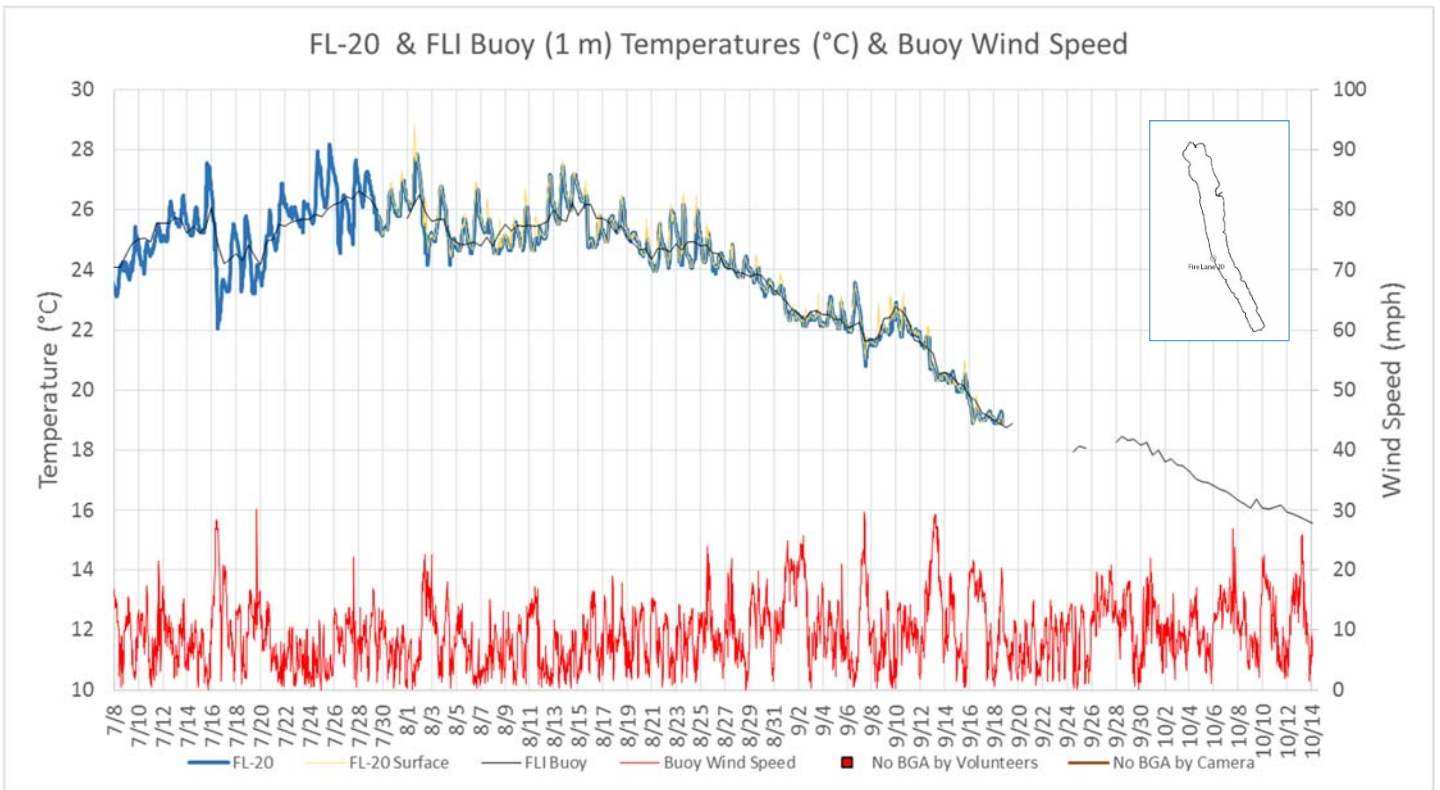

Data Repository

1. Seneca Lake Water Temperature Data	2
2. Owasco Lake Water Temperature Data.....	6
3. Seneca Lake Weather Data – Air Temperatures.....	8
4. Owasco Lake Weather Data – Air Temperatures	12
5. Seneca Lake Weather Data – Rainfall	14
6. Owasco Lake Weather Data – Rainfall.....	18
7. Seneca Lake Weather Data – Solar Intensity.....	20
8. Owasco Lake Weather Data – Solar Intensity	24
9. Seneca Lake – Wind Speed.....	26
10. Owasco Lake – Wind Speed.....	30
11. Seneca & Owasco Lake Buoy – Historical Wind Roses	32
12. Seneca Lake Weather Data – Wind Roses.....	35
13. Owasco Lake Weather Data – Wind Roses	37
14. Owasco Lake Buoy – Seasonal Wind Roses	38
15. Seneca & Owasco Lake – Selected Seasonal Wind Roses	39
16. Owasco Lake WQ Sonde – Water Temperatures	42
17. Owasco Lake WQ Sonde – Salinity.....	44
18. Owasco Lake WQ Sonde – Dissolved Oxygen	46
19. Owasco Lake WQ Sonde – Total and Cyanobacteria Phycocyanin Fluorescence	48
20. Owasco Lake WQ Sonde – Turbidity (Fire Lane 20 Only).....	50
21. Seneca Lake Camera Summary Chart	51
22. Owasco Lake Camera Summary Chart.....	52

Seneca Lake Water Temperature Data

Owasco Lake Water Temperature Data

Seneca Weather Data – Air Temperatures

Owasco Weather Data – Air Temperatures

Seneca Lake Rainfall

Owasco Lake Rainfall

Seneca Lake Solar Intensity

Owasco Lake Solar Intensity

Seneca Lake Wind Speed & Direction (Color Coded)

Owasco Lake Wind Speed & Direction (Color Coded)

Seneca & Owasco Lake Buoy Site Wind Roses

Seneca Lake Wind Roses

Owasco Lake Wind Roses