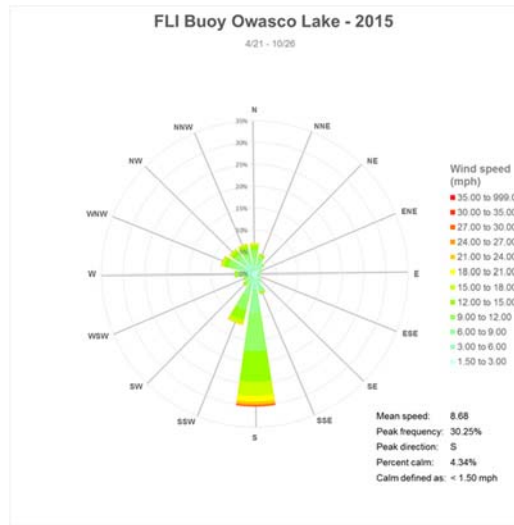

Data Repository

1. Seneca Lake Water Temperature Data	2
2. Owasco Lake Water Temperature Data.....	6
3. Seneca Lake Weather Data – Air Temperatures.....	8
4. Owasco Lake Weather Data – Air Temperatures	12
5. Seneca Lake Weather Data – Rainfall	14
6. Owasco Lake Weather Data – Rainfall.....	18
7. Seneca Lake Weather Data – Solar Intensity.....	20
8. Owasco Lake Weather Data – Solar Intensity	24
9. Seneca Lake – Wind Speed.....	26
10. Owasco Lake – Wind Speed.....	30
11. Seneca & Owasco Lake Buoy – Historical Wind Roses	32
12. Seneca Lake Weather Data – Wind Roses.....	35
13. Owasco Lake Weather Data – Wind Roses	37
14. Owasco Lake Buoy – Seasonal Wind Roses	38
15. Seneca & Owasco Lake – Selected Seasonal Wind Roses	39
16. Owasco Lake WQ Sonde – Water Temperatures	42
17. Owasco Lake WQ Sonde – Salinity.....	44
18. Owasco Lake WQ Sonde – Dissolved Oxygen	46
19. Owasco Lake WQ Sonde – Total and Cyanobacteria Phycocyanin Fluorescence	48
20. Owasco Lake WQ Sonde – Turbidity (Fire Lane 20 Only).....	50
21. Seneca Lake Camera Summary Chart	51
22. Owasco Lake Camera Summary Chart.....	52

Seneca Lake Water Temperature Data

Owasco Lake Water Temperature Data

Seneca Weather Data – Air Temperatures

Owasco Weather Data – Air Temperatures

Seneca Lake Rainfall

Owasco Lake Rainfall

Seneca Lake Solar Intensity

Owasco Lake Solar Intensity

Seneca Lake Wind Speed & Direction (Color Coded)

Owasco Lake Wind Speed & Direction (Color Coded)

Seneca & Owasco Lake Buoy Site Wind Roses

Seneca Lake Wind Roses

Owasco Lake Wind Roses

Seasonal Wind Roses FLI Buoy Owasco Lake

Seasonal Wind Roses at Selected Sites, Seneca & Owasco Lakes

Owasco WQ Sonde Water Temperature

Owasco WQ Sonde Water Salinity

Owasco WQ Sonde Water Dissolved Oxygen