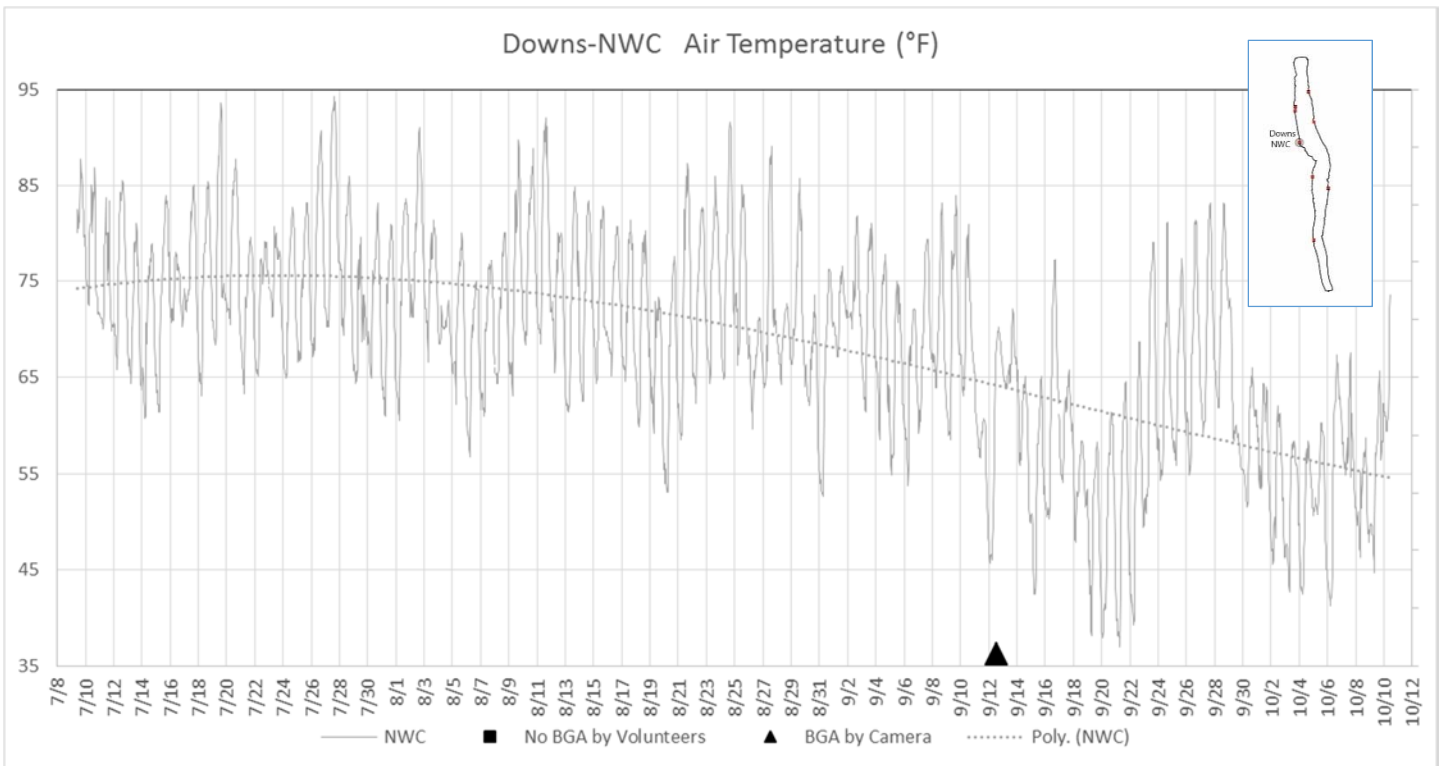

Seneca Lake Water Temperature Data

Owasco Lake Water Temperature Data

Seneca Weather Data – Air Temperatures

Owasco Weather Data – Air Temperatures

Seneca Lake Rainfall

Owasco Lake Rainfall

Seneca Lake Solar Intensity

Owasco Lake Solar Intensity

Seneca Lake Wind Speed & Direction (Color Coded)

Owasco Lake Wind Speed & Direction (Color Coded)

Seneca & Owasco Lake Buoy Site Wind Roses

Seneca Lake Wind Roses

Owasco Lake Wind Roses