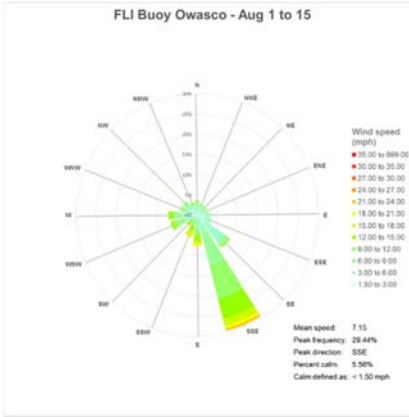

Data Repository

1. Seneca Lake Water Temperature Data	2
2. Owasco Lake Water Temperature Data.....	6
3. Seneca Lake Weather Data – Air Temperatures.....	8
4. Owasco Lake Weather Data – Air Temperatures	12
5. Seneca Lake Weather Data – Rainfall	14
6. Owasco Lake Weather Data – Rainfall.....	18
7. Seneca Lake Weather Data – Solar Intensity.....	20
8. Owasco Lake Weather Data – Solar Intensity	24
9. Seneca Lake – Wind Speed.....	26
10. Owasco Lake – Wind Speed.....	30
11. Seneca & Owasco Lake Buoy – Historical Wind Roses	32
12. Seneca Lake Weather Data – Wind Roses.....	35
13. Owasco Lake Weather Data – Wind Roses	37
14. Owasco Lake Buoy – Seasonal Wind Roses	38
15. Seneca & Owasco Lake – Selected Seasonal Wind Roses	39
16. Owasco Lake WQ Sonde – Water Temperatures	42
17. Owasco Lake WQ Sonde – Salinity.....	44
18. Owasco Lake WQ Sonde – Dissolved Oxygen	46
19. Owasco Lake WQ Sonde – Total and Cyanobacteria Phycocyanin Fluorescence	48
20. Owasco Lake WQ Sonde – Turbidity (Fire Lane 20 Only).....	50
21. Seneca Lake Camera Summary Chart	51
22. Owasco Lake Camera Summary Chart.....	52

Seneca Lake Water Temperature Data

Owasco Lake Water Temperature Data

Seneca Weather Data – Air Temperatures

Owasco Weather Data – Air Temperatures

Seneca Lake Rainfall

Owasco Lake Rainfall

Seneca Lake Solar Intensity

Owasco Lake Solar Intensity

Seneca Lake Wind Speed & Direction (Color Coded)

Owasco Lake Wind Speed & Direction (Color Coded)

Seneca & Owasco Lake Buoy Site Wind Roses

Seneca Lake Wind Roses

Owasco Lake Wind Roses

Seasonal Wind Roses FLI Buoy Owasco Lake

Seasonal Wind Roses at Selected Sites, Seneca & Owasco Lakes

Owasco WQ Sonde Water Temperature

Owasco WQ Sonde Water Salinity

Owasco WQ Sonde Water Dissolved Oxygen