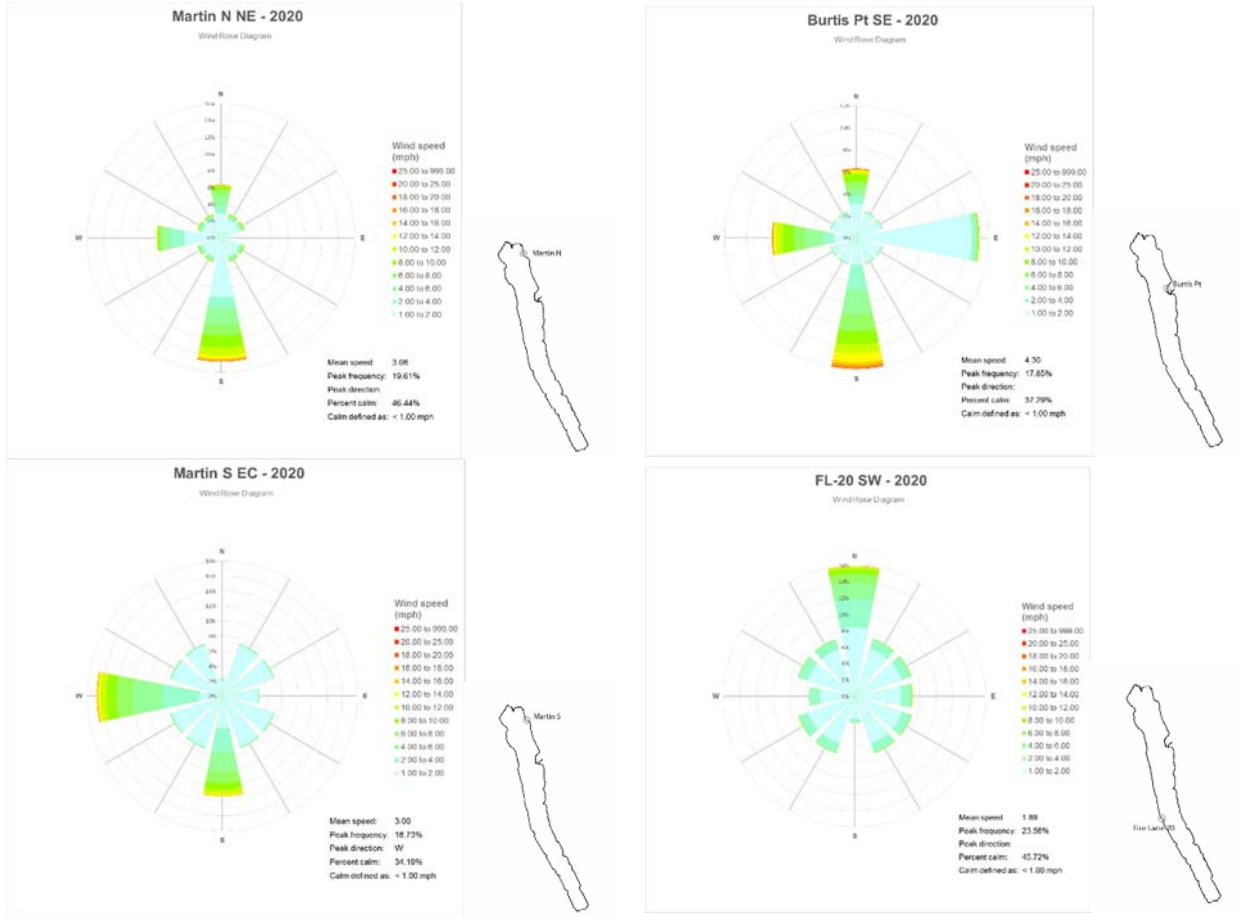

Data Repository

1. Seneca Lake Water Temperature Data	2
2. Owasco Lake Water Temperature Data.....	6
3. Seneca Lake Weather Data – Air Temperatures.....	8
4. Owasco Lake Weather Data – Air Temperatures	12
5. Seneca Lake Weather Data – Rainfall	14
6. Owasco Lake Weather Data – Rainfall.....	18
7. Seneca Lake Weather Data – Solar Intensity.....	20
8. Owasco Lake Weather Data – Solar Intensity	24
9. Seneca Lake – Wind Speed.....	26
10. Owasco Lake – Wind Speed.....	30
11. Seneca & Owasco Lake Buoy – Historical Wind Roses	32
12. Seneca Lake Weather Data – Wind Roses.....	35
13. Owasco Lake Weather Data – Wind Roses	37
14. Owasco Lake Buoy – Seasonal Wind Roses	38
15. Seneca & Owasco Lake – Selected Seasonal Wind Roses	39
16. Owasco Lake WQ Sonde – Water Temperatures	42
17. Owasco Lake WQ Sonde – Salinity.....	44
18. Owasco Lake WQ Sonde – Dissolved Oxygen	46
19. Owasco Lake WQ Sonde – Total and Cyanobacteria Phycocyanin Fluorescence	48
20. Owasco Lake WQ Sonde – Turbidity (Fire Lane 20 Only).....	50
21. Seneca Lake Camera Summary Chart	51
22. Owasco Lake Camera Summary Chart.....	52

Seneca Lake Water Temperature Data

Owasco Lake Water Temperature Data

Seneca Weather Data – Air Temperatures

Owasco Weather Data – Air Temperatures

Seneca Lake Rainfall

Owasco Lake Rainfall

Seneca Lake Solar Intensity

Owasco Lake Solar Intensity

Seneca Lake Wind Speed & Direction (Color Coded)

Owasco Lake Wind Speed & Direction (Color Coded)

Seneca & Owasco Lake Buoy Site Wind Roses

Seneca Lake Wind Roses

Owasco Lake Wind Roses

Seasonal Wind Roses FLI Buoy Owasco Lake

Seasonal Wind Roses at Selected Sites, Seneca & Owasco Lakes

Owasco WQ Sonde Water Temperature

Owasco WQ Sonde Water Salinity

Owasco WQ Sonde Water Dissolved Oxygen