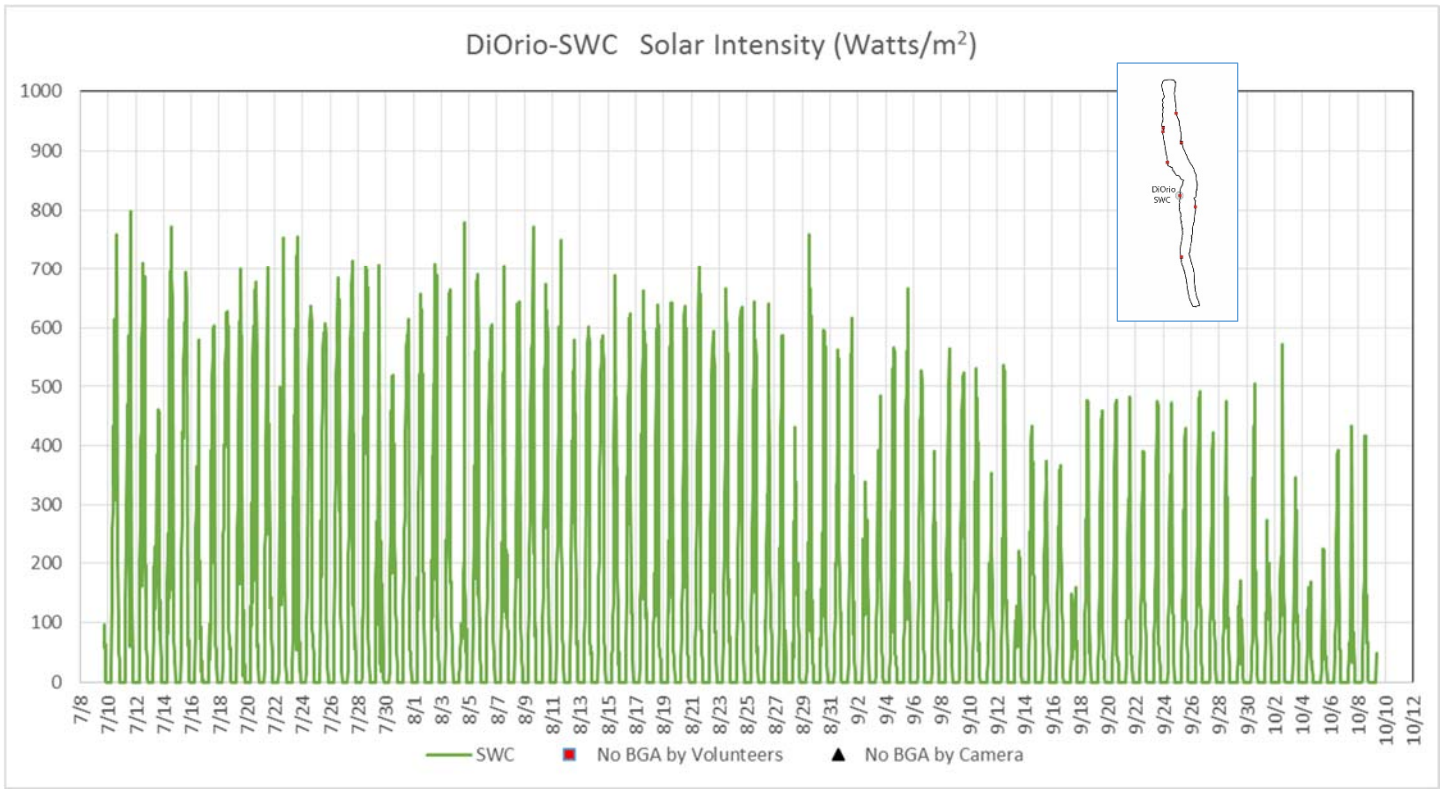

Data Repository

1. Seneca Lake Water Temperature Data	2
2. Owasco Lake Water Temperature Data.....	6
3. Seneca Lake Weather Data – Air Temperatures.....	8
4. Owasco Lake Weather Data – Air Temperatures	12
5. Seneca Lake Weather Data – Rainfall	14
6. Owasco Lake Weather Data – Rainfall.....	18
7. Seneca Lake Weather Data – Solar Intensity.....	20
8. Owasco Lake Weather Data – Solar Intensity	24
9. Seneca Lake – Wind Speed.....	26
10. Owasco Lake – Wind Speed.....	30
11. Seneca & Owasco Lake Buoy – Historical Wind Roses	32
12. Seneca Lake Weather Data – Wind Roses.....	35
13. Owasco Lake Weather Data – Wind Roses	37
14. Owasco Lake Buoy – Seasonal Wind Roses	38
15. Seneca & Owasco Lake – Selected Seasonal Wind Roses	39
16. Owasco Lake WQ Sonde – Water Temperatures	42
17. Owasco Lake WQ Sonde – Salinity.....	44
18. Owasco Lake WQ Sonde – Dissolved Oxygen	46
19. Owasco Lake WQ Sonde – Total and Cyanobacteria Phycocyanin Fluorescence	48
20. Owasco Lake WQ Sonde – Turbidity (Fire Lane 20 Only).....	50
21. Seneca Lake Camera Summary Chart	51
22. Owasco Lake Camera Summary Chart.....	52

Seneca Lake Water Temperature Data

Owasco Lake Water Temperature Data

Seneca Weather Data – Air Temperatures

Owasco Weather Data – Air Temperatures

Seneca Lake Rainfall

Owasco Lake Rainfall

Seneca Lake Solar Intensity

Owasco Lake Solar Intensity

Seneca Lake Wind Speed & Direction (Color Coded)

Owasco Lake Wind Speed & Direction (Color Coded)

Seneca & Owasco Lake Buoy Site Wind Roses

Seneca Lake Wind Roses

Owasco Lake Wind Roses