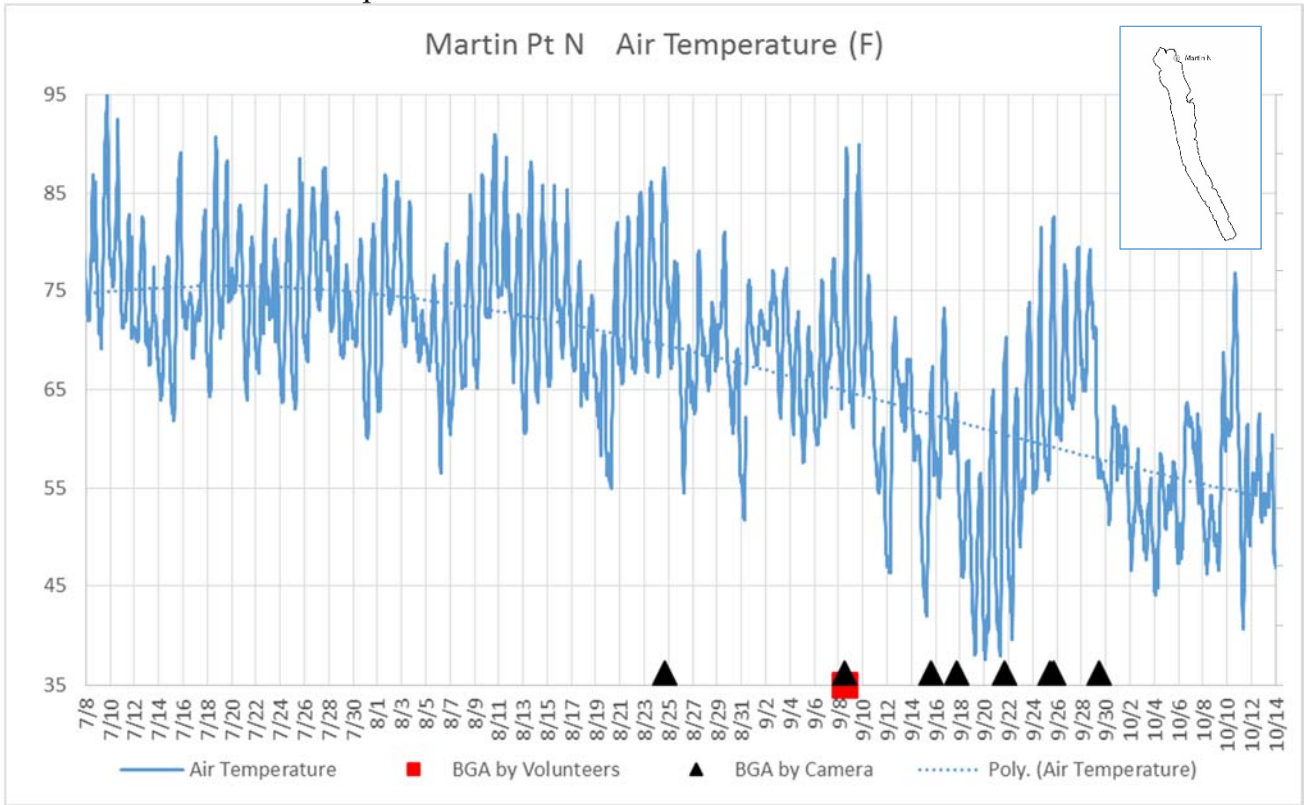

Seneca Lake Water Temperature Data

Owasco Lake Water Temperature Data

Seneca Weather Data – Air Temperatures

Owasco Weather Data – Air Temperatures

Seneca Lake Rainfall

Owasco Lake Rainfall

Seneca Lake Solar Intensity

Owasco Lake Solar Intensity

Seneca Lake Wind Speed & Direction (Color Coded)

Owasco Lake Wind Speed & Direction (Color Coded)

Seneca & Owasco Lake Buoy Site Wind Roses

Seneca Lake Wind Roses

Owasco Lake Wind Roses