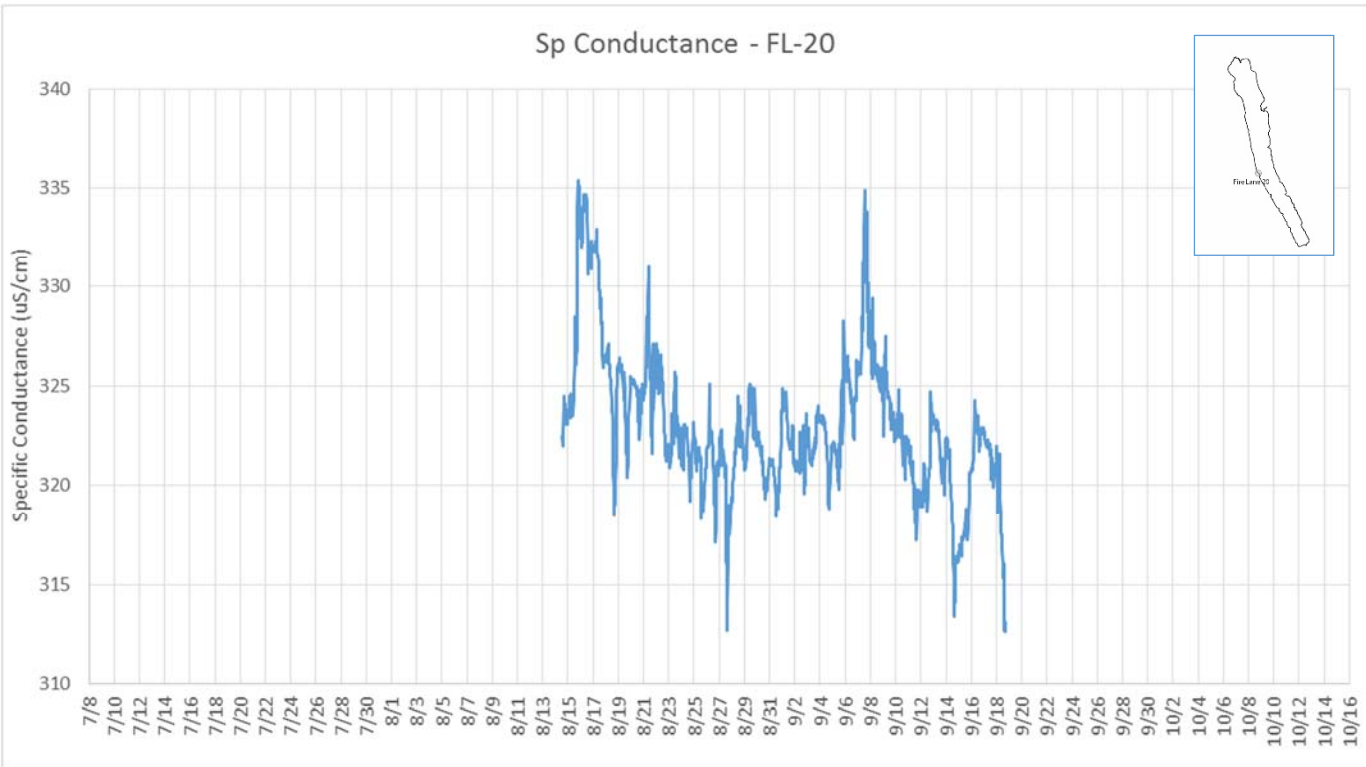

Seasonal Wind Roses FLI Buoy Owasco Lake

Seasonal Wind Roses at Selected Sites, Seneca & Owasco Lakes

Owasco WQ Sonde Water Temperature

Owasco WQ Sonde Water Salinity

Owasco WQ Sonde Water Dissolved Oxygen