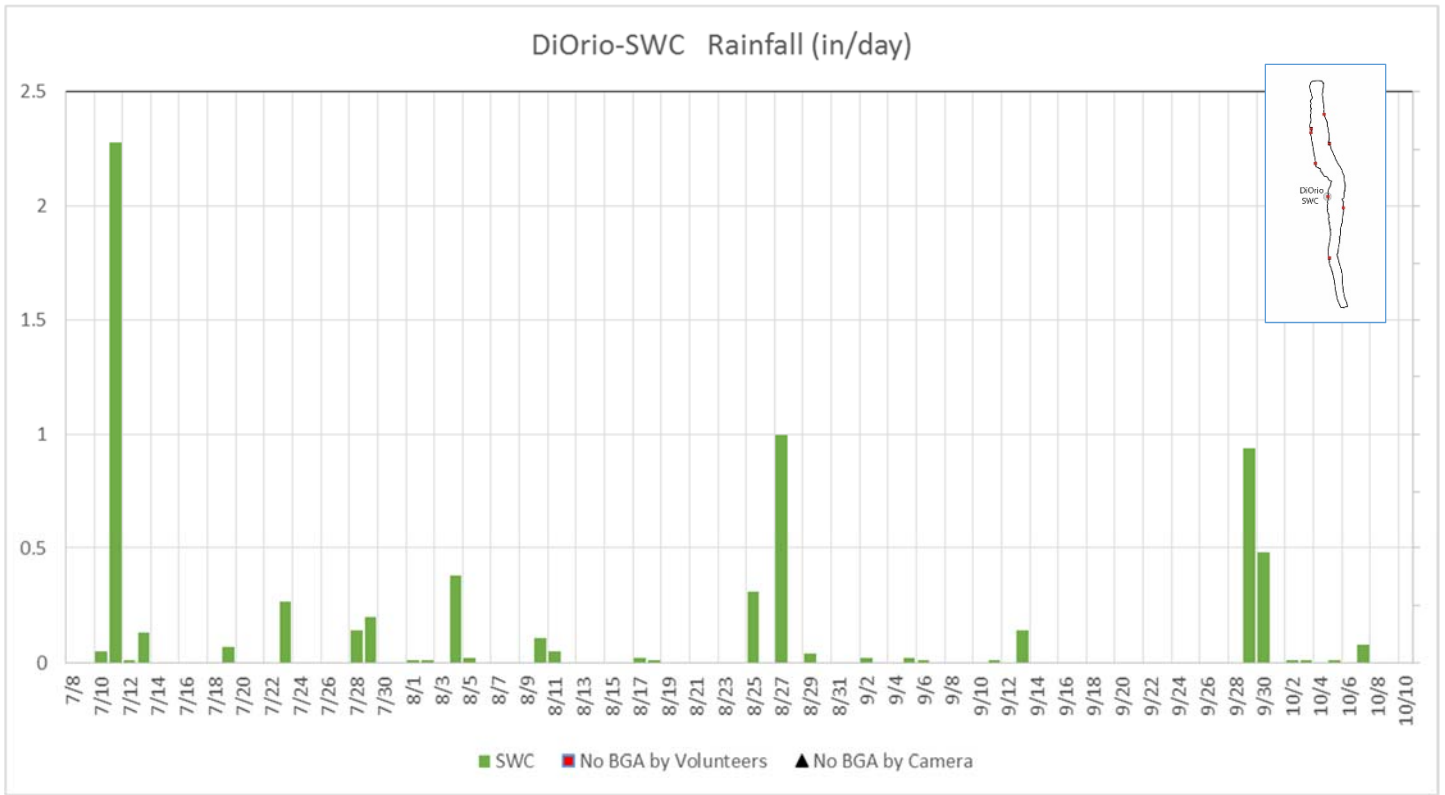

Data Repository

1. Seneca Lake Water Temperature Data	2
2. Owasco Lake Water Temperature Data.....	6
3. Seneca Lake Weather Data – Air Temperatures.....	8
4. Owasco Lake Weather Data – Air Temperatures	12
5. Seneca Lake Weather Data – Rainfall	14
6. Owasco Lake Weather Data – Rainfall.....	18
7. Seneca Lake Weather Data – Solar Intensity.....	20
8. Owasco Lake Weather Data – Solar Intensity	24
9. Seneca Lake – Wind Speed.....	26
10. Owasco Lake – Wind Speed.....	30
11. Seneca & Owasco Lake Buoy – Historical Wind Roses	32
12. Seneca Lake Weather Data – Wind Roses.....	35
13. Owasco Lake Weather Data – Wind Roses	37
14. Owasco Lake Buoy – Seasonal Wind Roses	38
15. Seneca & Owasco Lake – Selected Seasonal Wind Roses	39
16. Owasco Lake WQ Sonde – Water Temperatures	42
17. Owasco Lake WQ Sonde – Salinity.....	44
18. Owasco Lake WQ Sonde – Dissolved Oxygen	46
19. Owasco Lake WQ Sonde – Total and Cyanobacteria Phycocyanin Fluorescence	48
20. Owasco Lake WQ Sonde – Turbidity (Fire Lane 20 Only).....	50
21. Seneca Lake Camera Summary Chart	51
22. Owasco Lake Camera Summary Chart.....	52

Seneca Lake Water Temperature Data

Owasco Lake Water Temperature Data

Seneca Weather Data – Air Temperatures

Owasco Weather Data – Air Temperatures

Seneca Lake Rainfall

Owasco Lake Rainfall

Seneca Lake Solar Intensity

Owasco Lake Solar Intensity

Seneca Lake Wind Speed & Direction (Color Coded)

Owasco Lake Wind Speed & Direction (Color Coded)

Seneca & Owasco Lake Buoy Site Wind Roses

Seneca Lake Wind Roses

Owasco Lake Wind Roses