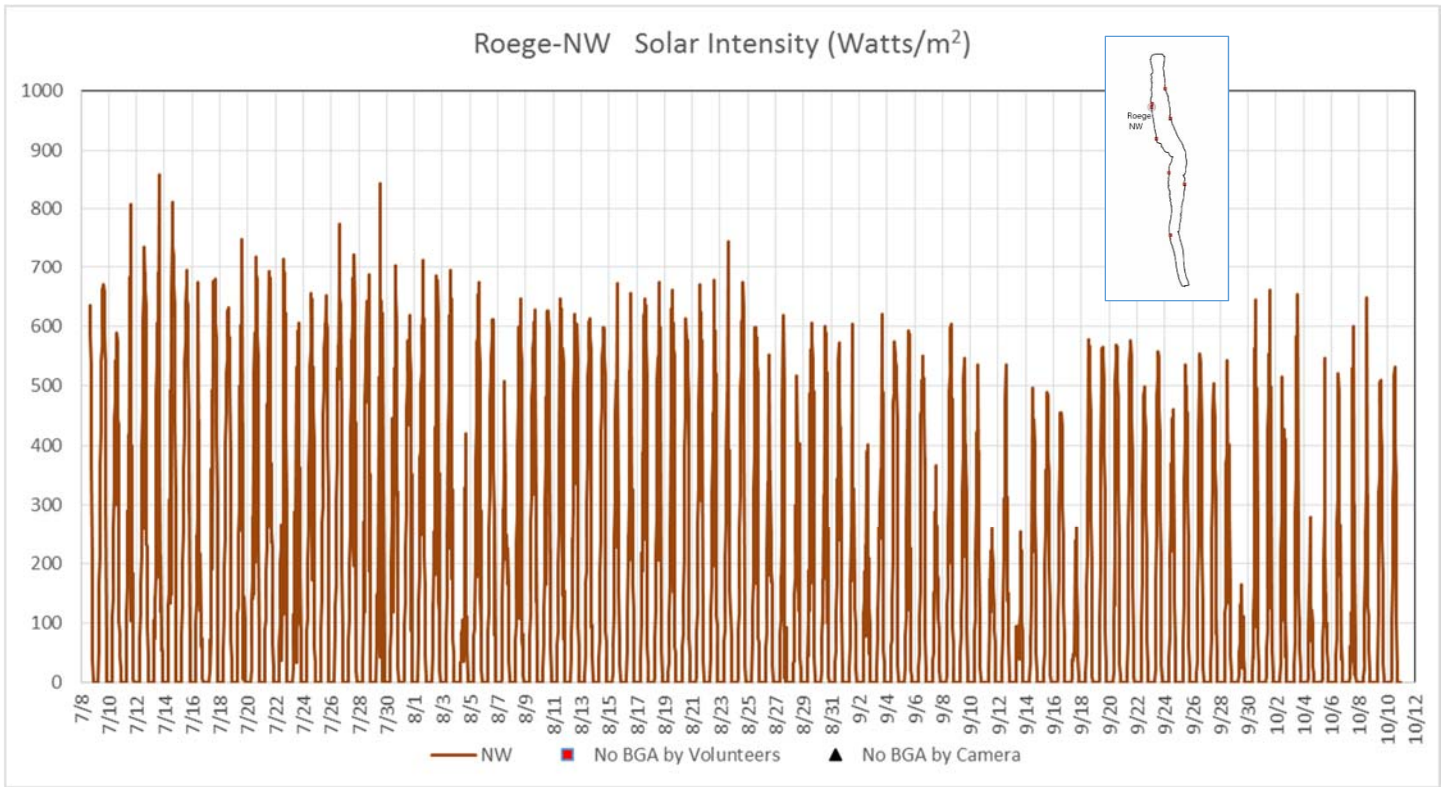

Data Repository

1. Seneca Lake Water Temperature Data	2
2. Owasco Lake Water Temperature Data.....	6
3. Seneca Lake Weather Data – Air Temperatures.....	8
4. Owasco Lake Weather Data – Air Temperatures	12
5. Seneca Lake Weather Data – Rainfall	14
6. Owasco Lake Weather Data – Rainfall.....	18
7. Seneca Lake Weather Data – Solar Intensity.....	20
8. Owasco Lake Weather Data – Solar Intensity	24
9. Seneca Lake – Wind Speed.....	26
10. Owasco Lake – Wind Speed.....	30
11. Seneca & Owasco Lake Buoy – Historical Wind Roses	32
12. Seneca Lake Weather Data – Wind Roses.....	35
13. Owasco Lake Weather Data – Wind Roses	37
14. Owasco Lake Buoy – Seasonal Wind Roses	38
15. Seneca & Owasco Lake – Selected Seasonal Wind Roses	39
16. Owasco Lake WQ Sonde – Water Temperatures	42
17. Owasco Lake WQ Sonde – Salinity.....	44
18. Owasco Lake WQ Sonde – Dissolved Oxygen	46
19. Owasco Lake WQ Sonde – Total and Cyanobacteria Phycocyanin Fluorescence	48
20. Owasco Lake WQ Sonde – Turbidity (Fire Lane 20 Only).....	50
21. Seneca Lake Camera Summary Chart	51
22. Owasco Lake Camera Summary Chart.....	52

Seneca Lake Water Temperature Data

Owasco Lake Water Temperature Data

Seneca Weather Data – Air Temperatures

Owasco Weather Data – Air Temperatures

Seneca Lake Rainfall

Owasco Lake Rainfall

Seneca Lake Solar Intensity

Owasco Lake Solar Intensity

Seneca Lake Wind Speed & Direction (Color Coded)

Owasco Lake Wind Speed & Direction (Color Coded)

Seneca & Owasco Lake Buoy Site Wind Roses

Seneca Lake Wind Roses

Owasco Lake Wind Roses