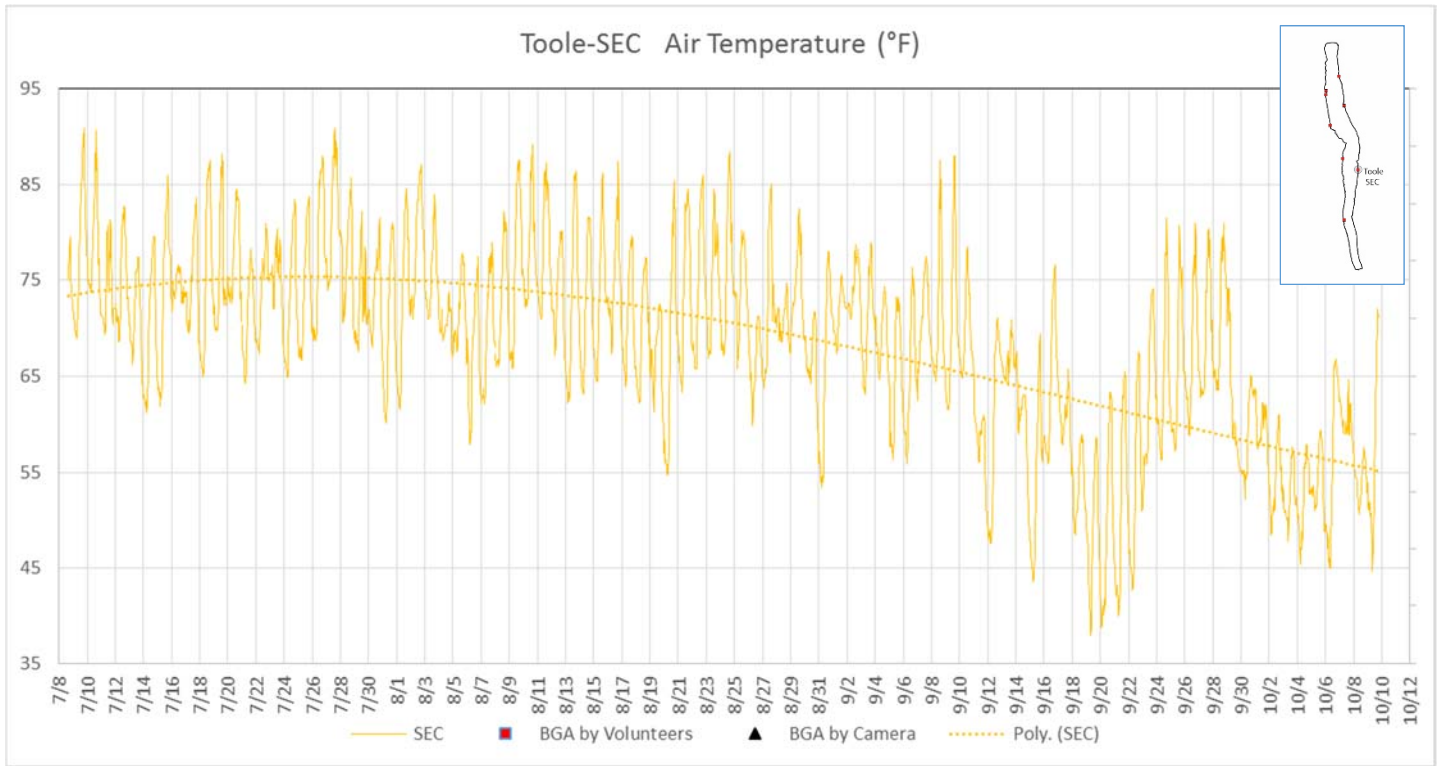

Seneca Lake Water Temperature Data

Owasco Lake Water Temperature Data

Seneca Weather Data – Air Temperatures

Owasco Weather Data – Air Temperatures

Seneca Lake Rainfall

Owasco Lake Rainfall

Seneca Lake Solar Intensity

Owasco Lake Solar Intensity

Seneca Lake Wind Speed & Direction (Color Coded)

Owasco Lake Wind Speed & Direction (Color Coded)

Seneca & Owasco Lake Buoy Site Wind Roses

Seneca Lake Wind Roses

Owasco Lake Wind Roses