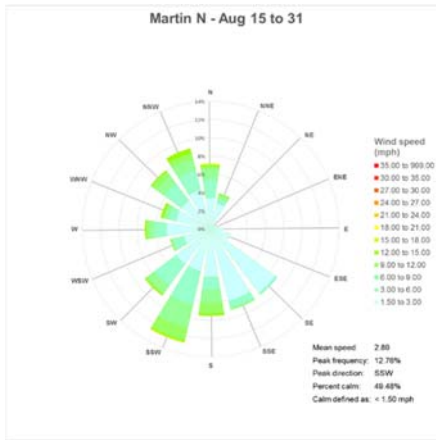

Data Repository

1. Seneca Lake Water Temperature Data	2
2. Owasco Lake Water Temperature Data.....	6
3. Seneca Lake Weather Data – Air Temperatures.....	8
4. Owasco Lake Weather Data – Air Temperatures	12
5. Seneca Lake Weather Data – Rainfall	14
6. Owasco Lake Weather Data – Rainfall.....	18
7. Seneca Lake Weather Data – Solar Intensity.....	20
8. Owasco Lake Weather Data – Solar Intensity	24
9. Seneca Lake – Wind Speed.....	26
10. Owasco Lake – Wind Speed.....	30
11. Seneca & Owasco Lake Buoy – Historical Wind Roses	32
12. Seneca Lake Weather Data – Wind Roses.....	35
13. Owasco Lake Weather Data – Wind Roses	37
14. Owasco Lake Buoy – Seasonal Wind Roses	38
15. Seneca & Owasco Lake – Selected Seasonal Wind Roses	39
16. Owasco Lake WQ Sonde – Water Temperatures	42
17. Owasco Lake WQ Sonde – Salinity.....	44
18. Owasco Lake WQ Sonde – Dissolved Oxygen	46
19. Owasco Lake WQ Sonde – Total and Cyanobacteria Phycocyanin Fluorescence	48
20. Owasco Lake WQ Sonde – Turbidity (Fire Lane 20 Only).....	50
21. Seneca Lake Camera Summary Chart	51
22. Owasco Lake Camera Summary Chart.....	52

Seneca Lake Water Temperature Data

Owasco Lake Water Temperature Data

Seneca Weather Data – Air Temperatures

Owasco Weather Data – Air Temperatures

Seneca Lake Rainfall

Owasco Lake Rainfall

Seneca Lake Solar Intensity

Owasco Lake Solar Intensity

Seneca Lake Wind Speed & Direction (Color Coded)

Owasco Lake Wind Speed & Direction (Color Coded)

Seneca & Owasco Lake Buoy Site Wind Roses

Seneca Lake Wind Roses

Owasco Lake Wind Roses

Seasonal Wind Roses FLI Buoy Owasco Lake

Seasonal Wind Roses at Selected Sites, Seneca & Owasco Lakes

Owasco WQ Sonde Water Temperature

Owasco WQ Sonde Water Salinity

Owasco WQ Sonde Water Dissolved Oxygen