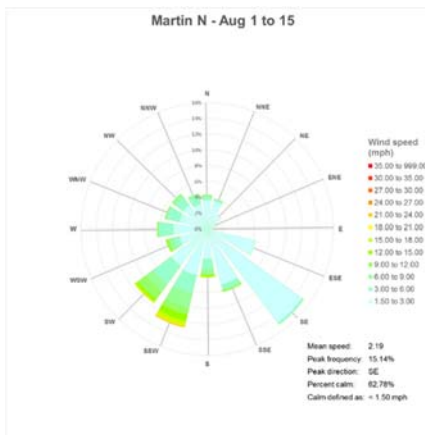

Data Repository

1. Seneca Lake Water Temperature Data	2
2. Owasco Lake Water Temperature Data.....	6
3. Seneca Lake Weather Data – Air Temperatures.....	8
4. Owasco Lake Weather Data – Air Temperatures	12
5. Seneca Lake Weather Data – Rainfall	14
6. Owasco Lake Weather Data – Rainfall.....	18
7. Seneca Lake Weather Data – Solar Intensity.....	20
8. Owasco Lake Weather Data – Solar Intensity	24
9. Seneca Lake – Wind Speed.....	26
10. Owasco Lake – Wind Speed.....	30
11. Seneca & Owasco Lake Buoy – Historical Wind Roses	32
12. Seneca Lake Weather Data – Wind Roses.....	35
13. Owasco Lake Weather Data – Wind Roses	37
14. Owasco Lake Buoy – Seasonal Wind Roses	38
15. Seneca & Owasco Lake – Selected Seasonal Wind Roses	39
16. Owasco Lake WQ Sonde – Water Temperatures	42
17. Owasco Lake WQ Sonde – Salinity.....	44
18. Owasco Lake WQ Sonde – Dissolved Oxygen	46
19. Owasco Lake WQ Sonde – Total and Cyanobacteria Phycocyanin Fluorescence	48
20. Owasco Lake WQ Sonde – Turbidity (Fire Lane 20 Only).....	50
21. Seneca Lake Camera Summary Chart	51
22. Owasco Lake Camera Summary Chart.....	52

Seneca Lake Water Temperature Data

Owasco Lake Water Temperature Data

Seneca Weather Data – Air Temperatures

Owasco Weather Data – Air Temperatures

Seneca Lake Rainfall

Owasco Lake Rainfall

Seneca Lake Solar Intensity

Owasco Lake Solar Intensity

Seneca Lake Wind Speed & Direction (Color Coded)

Owasco Lake Wind Speed & Direction (Color Coded)

Seneca & Owasco Lake Buoy Site Wind Roses

Seneca Lake Wind Roses

Owasco Lake Wind Roses

Seasonal Wind Roses FLI Buoy Owasco Lake

Seasonal Wind Roses at Selected Sites, Seneca & Owasco Lakes

Owasco WQ Sonde Water Temperature

Owasco WQ Sonde Water Salinity

Owasco WQ Sonde Water Dissolved Oxygen