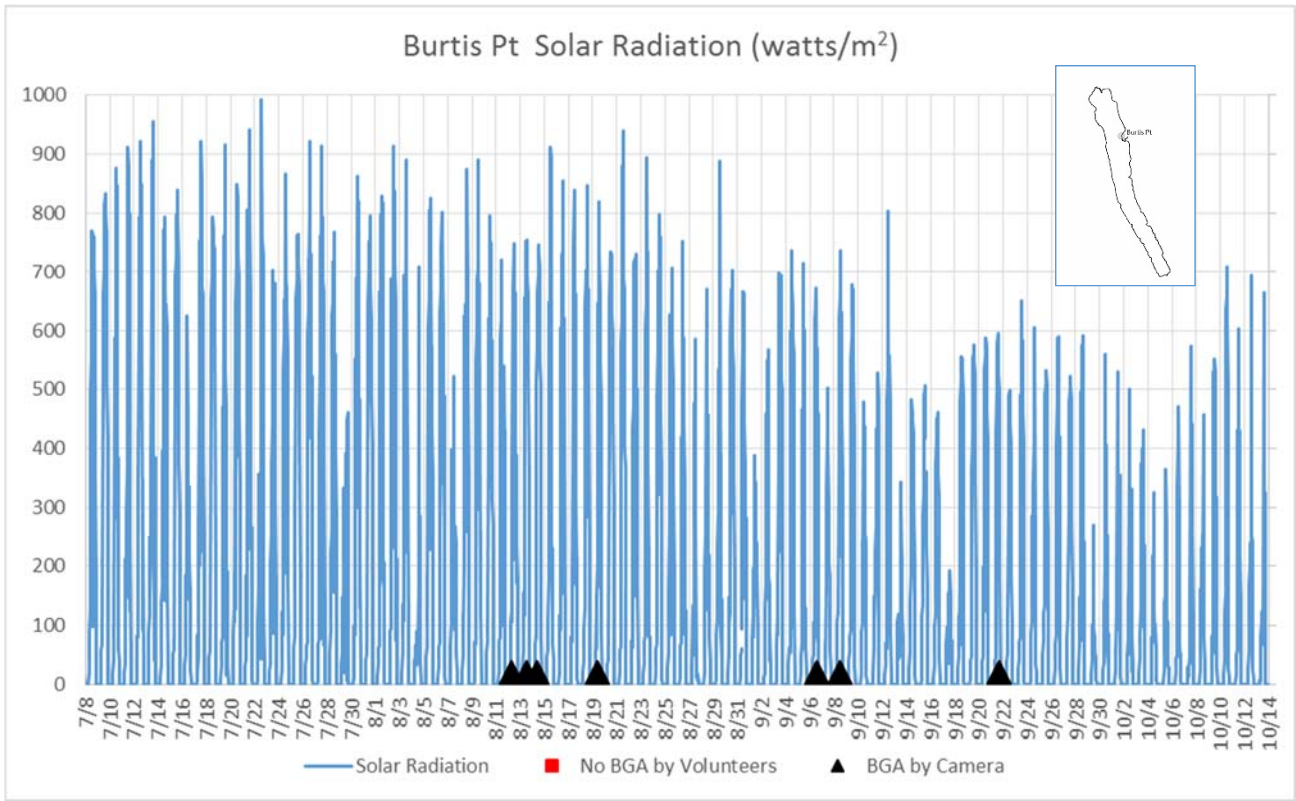

Seneca Lake Water Temperature Data

Owasco Lake Water Temperature Data

Seneca Weather Data – Air Temperatures

Owasco Weather Data – Air Temperatures

Seneca Lake Rainfall

Owasco Lake Rainfall

Seneca Lake Solar Intensity

Owasco Lake Solar Intensity

Seneca Lake Wind Speed & Direction (Color Coded)

Owasco Lake Wind Speed & Direction (Color Coded)

Seneca & Owasco Lake Buoy Site Wind Roses

Seneca Lake Wind Roses

Owasco Lake Wind Roses