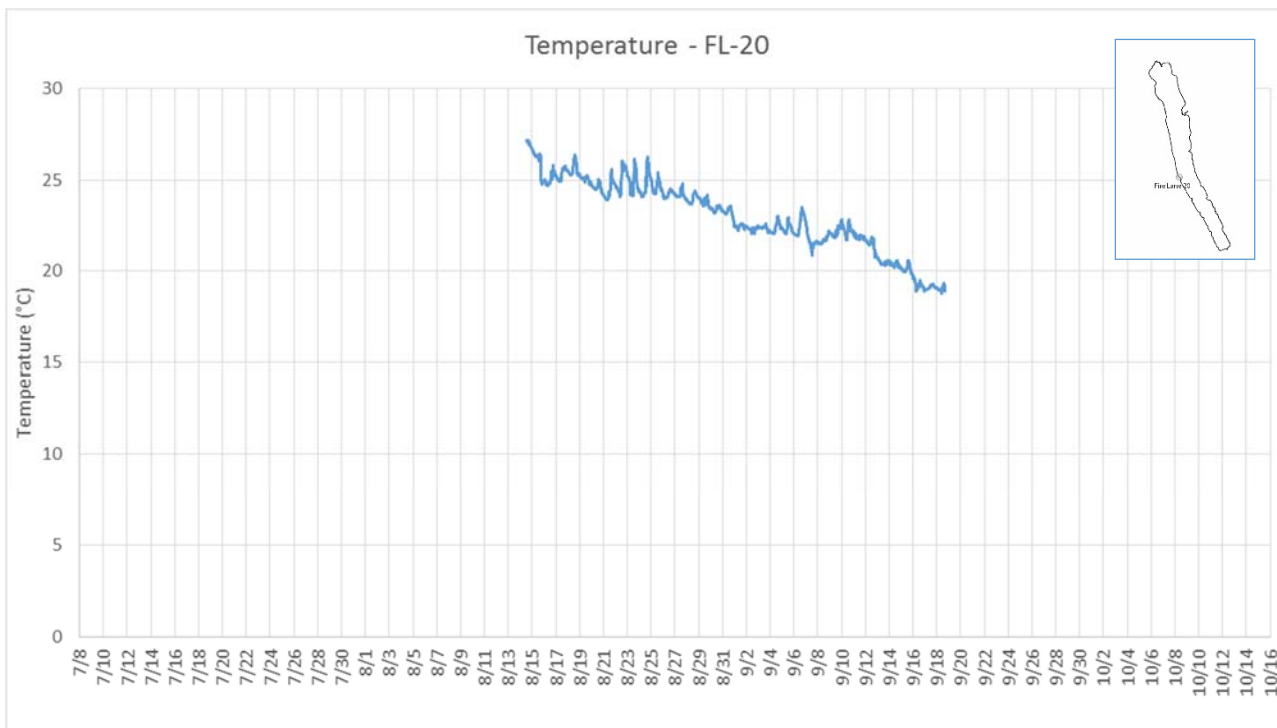

Owasco Lake Solar Intensity

Seneca Lake Wind Speed & Direction (Color Coded)

Owasco Lake Wind Speed & Direction (Color Coded)

Seneca & Owasco Lake Buoy Site Wind Roses

Seneca Lake Wind Roses

Owasco Lake Wind Roses

Seasonal Wind Roses FLI Buoy Owasco Lake

Seasonal Wind Roses at Selected Sites, Seneca & Owasco Lakes

Owasco WQ Sonde Water Temperature

Owasco WQ Sonde Water Salinity

Owasco WQ Sonde Water Dissolved Oxygen