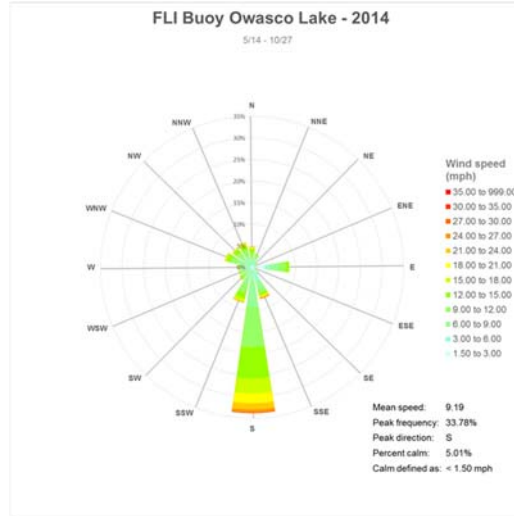

Data Repository

1. Seneca Lake Water Temperature Data	2
2. Owasco Lake Water Temperature Data.....	6
3. Seneca Lake Weather Data – Air Temperatures.....	8
4. Owasco Lake Weather Data – Air Temperatures	12
5. Seneca Lake Weather Data – Rainfall	14
6. Owasco Lake Weather Data – Rainfall.....	18
7. Seneca Lake Weather Data – Solar Intensity.....	20
8. Owasco Lake Weather Data – Solar Intensity	24
9. Seneca Lake – Wind Speed.....	26
10. Owasco Lake – Wind Speed.....	30
11. Seneca & Owasco Lake Buoy – Historical Wind Roses	32
12. Seneca Lake Weather Data – Wind Roses.....	35
13. Owasco Lake Weather Data – Wind Roses	37
14. Owasco Lake Buoy – Seasonal Wind Roses	38
15. Seneca & Owasco Lake – Selected Seasonal Wind Roses	39
16. Owasco Lake WQ Sonde – Water Temperatures	42
17. Owasco Lake WQ Sonde – Salinity.....	44
18. Owasco Lake WQ Sonde – Dissolved Oxygen	46
19. Owasco Lake WQ Sonde – Total and Cyanobacteria Phycocyanin Fluorescence	48
20. Owasco Lake WQ Sonde – Turbidity (Fire Lane 20 Only).....	50
21. Seneca Lake Camera Summary Chart	51
22. Owasco Lake Camera Summary Chart.....	52

Seneca Lake Water Temperature Data

Owasco Lake Water Temperature Data

Seneca Weather Data – Air Temperatures

Owasco Weather Data – Air Temperatures

Seneca Lake Rainfall

Owasco Lake Rainfall

Seneca Lake Solar Intensity

Owasco Lake Solar Intensity

Seneca Lake Wind Speed & Direction (Color Coded)

Owasco Lake Wind Speed & Direction (Color Coded)

Seneca & Owasco Lake Buoy Site Wind Roses

Seneca Lake Wind Roses

Owasco Lake Wind Roses

Seasonal Wind Roses FLI Buoy Owasco Lake

Seasonal Wind Roses at Selected Sites, Seneca & Owasco Lakes

Owasco WQ Sonde Water Temperature

Owasco WQ Sonde Water Salinity

Owasco WQ Sonde Water Dissolved Oxygen