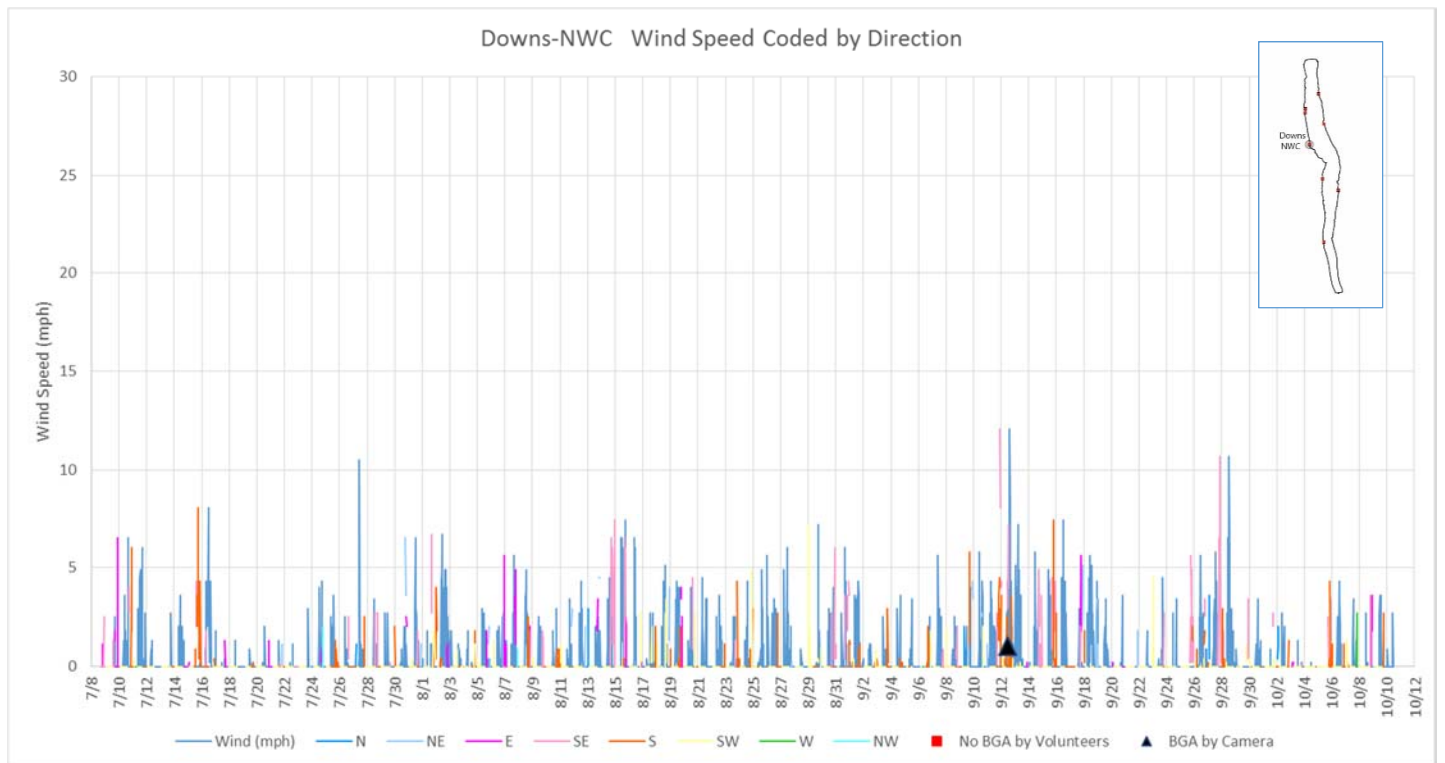

Seneca Lake Water Temperature Data

Owasco Lake Water Temperature Data

Seneca Weather Data – Air Temperatures

Owasco Weather Data – Air Temperatures

Seneca Lake Rainfall

Owasco Lake Rainfall

Seneca Lake Solar Intensity

Owasco Lake Solar Intensity

Seneca Lake Wind Speed & Direction (Color Coded)

Owasco Lake Wind Speed & Direction (Color Coded)

Seneca & Owasco Lake Buoy Site Wind Roses

Seneca Lake Wind Roses

Owasco Lake Wind Roses

Seasonal Wind Roses FLI Buoy Owasco Lake

Seasonal Wind Roses at Selected Sites, Seneca & Owasco Lakes

Owasco WQ Sonde Water Temperature

Owasco WQ Sonde Water Salinity

Owasco WQ Sonde Water Dissolved Oxygen