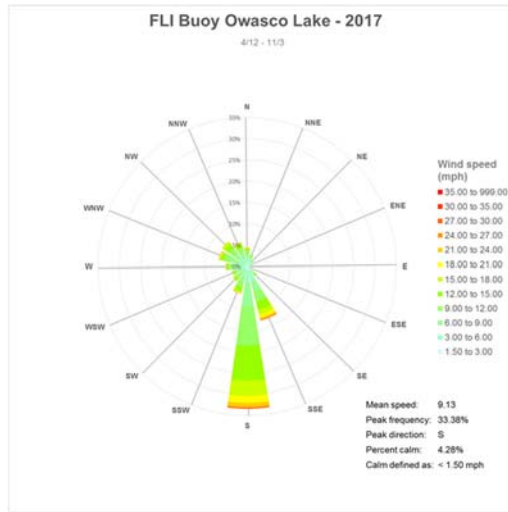

Data Repository

1. Seneca Lake Water Temperature Data	2
2. Owasco Lake Water Temperature Data.....	6
3. Seneca Lake Weather Data – Air Temperatures.....	8
4. Owasco Lake Weather Data – Air Temperatures	12
5. Seneca Lake Weather Data – Rainfall	14
6. Owasco Lake Weather Data – Rainfall.....	18
7. Seneca Lake Weather Data – Solar Intensity.....	20
8. Owasco Lake Weather Data – Solar Intensity	24
9. Seneca Lake – Wind Speed.....	26
10. Owasco Lake – Wind Speed.....	30
11. Seneca & Owasco Lake Buoy – Historical Wind Roses	32
12. Seneca Lake Weather Data – Wind Roses.....	35
13. Owasco Lake Weather Data – Wind Roses	37
14. Owasco Lake Buoy – Seasonal Wind Roses	38
15. Seneca & Owasco Lake – Selected Seasonal Wind Roses	39
16. Owasco Lake WQ Sonde – Water Temperatures	42
17. Owasco Lake WQ Sonde – Salinity.....	44
18. Owasco Lake WQ Sonde – Dissolved Oxygen	46
19. Owasco Lake WQ Sonde – Total and Cyanobacteria Phycocyanin Fluorescence	48
20. Owasco Lake WQ Sonde – Turbidity (Fire Lane 20 Only).....	50
21. Seneca Lake Camera Summary Chart	51
22. Owasco Lake Camera Summary Chart.....	52

Seneca Lake Water Temperature Data

Owasco Lake Water Temperature Data

Seneca Weather Data – Air Temperatures

Owasco Weather Data – Air Temperatures

Seneca Lake Rainfall

Owasco Lake Rainfall

Seneca Lake Solar Intensity

Owasco Lake Solar Intensity

Seneca Lake Wind Speed & Direction (Color Coded)

Owasco Lake Wind Speed & Direction (Color Coded)

Seneca & Owasco Lake Buoy Site Wind Roses

Seneca Lake Wind Roses

Owasco Lake Wind Roses

Seasonal Wind Roses FLI Buoy Owasco Lake

Seasonal Wind Roses at Selected Sites, Seneca & Owasco Lakes

Owasco WQ Sonde Water Temperature

Owasco WQ Sonde Water Salinity

Owasco WQ Sonde Water Dissolved Oxygen