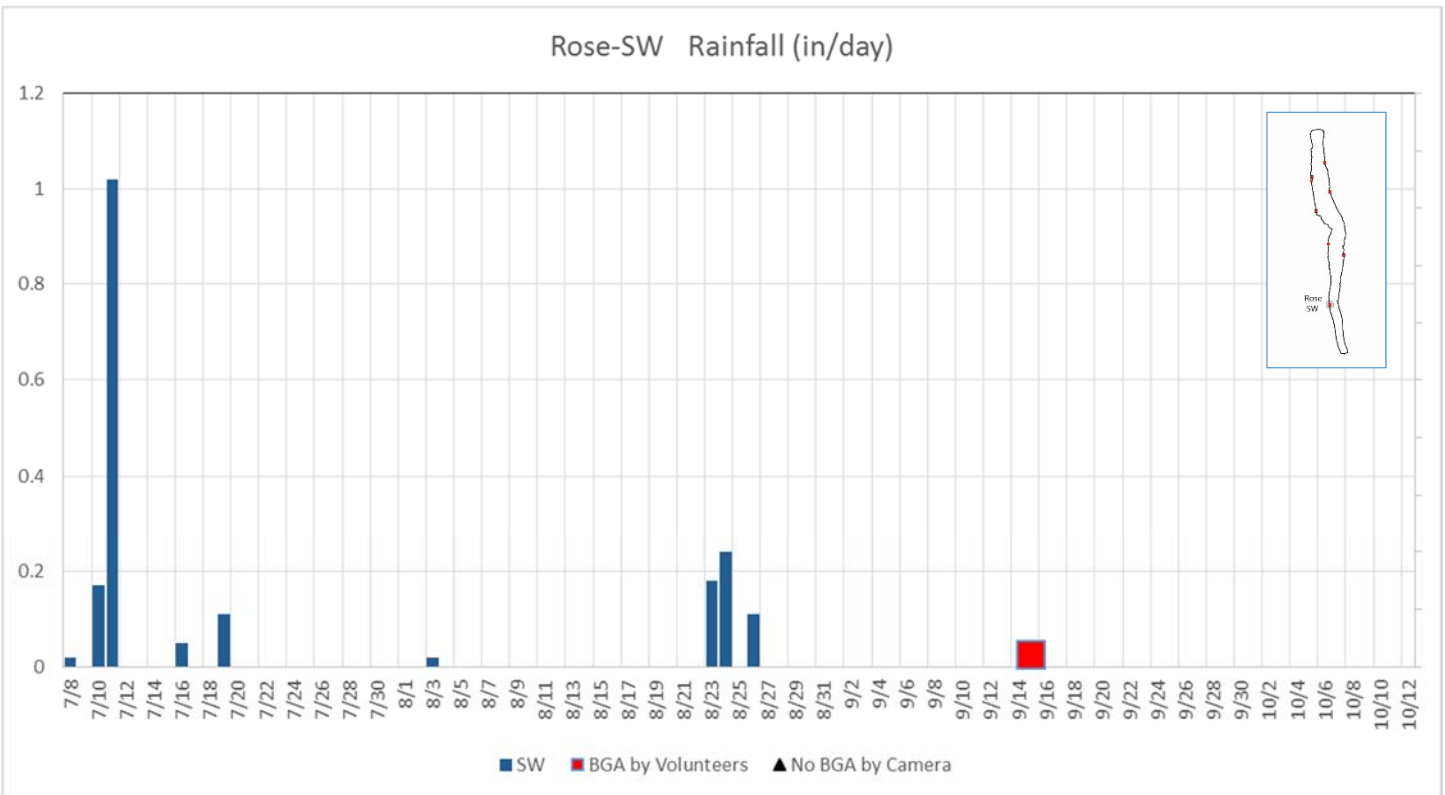

Seneca Lake Water Temperature Data

Owasco Lake Water Temperature Data

Seneca Weather Data – Air Temperatures

Owasco Weather Data – Air Temperatures

Seneca Lake Rainfall

Owasco Lake Rainfall

Seneca Lake Solar Intensity

Owasco Lake Solar Intensity

Seneca Lake Wind Speed & Direction (Color Coded)

Owasco Lake Wind Speed & Direction (Color Coded)

Seneca & Owasco Lake Buoy Site Wind Roses

Seneca Lake Wind Roses

Owasco Lake Wind Roses