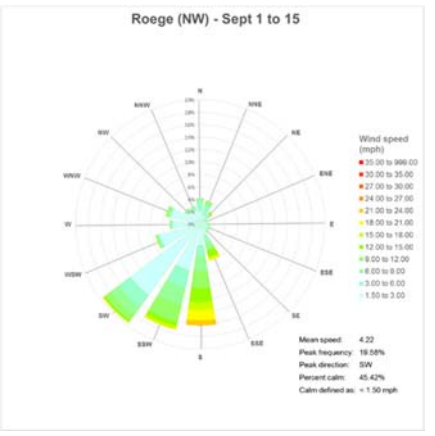

Data Repository

1. Seneca Lake Water Temperature Data	2
2. Owasco Lake Water Temperature Data.....	6
3. Seneca Lake Weather Data – Air Temperatures.....	8
4. Owasco Lake Weather Data – Air Temperatures	12
5. Seneca Lake Weather Data – Rainfall	14
6. Owasco Lake Weather Data – Rainfall.....	18
7. Seneca Lake Weather Data – Solar Intensity.....	20
8. Owasco Lake Weather Data – Solar Intensity	24
9. Seneca Lake – Wind Speed.....	26
10. Owasco Lake – Wind Speed.....	30
11. Seneca & Owasco Lake Buoy – Historical Wind Roses	32
12. Seneca Lake Weather Data – Wind Roses.....	35
13. Owasco Lake Weather Data – Wind Roses	37
14. Owasco Lake Buoy – Seasonal Wind Roses	38
15. Seneca & Owasco Lake – Selected Seasonal Wind Roses	39
16. Owasco Lake WQ Sonde – Water Temperatures	42
17. Owasco Lake WQ Sonde – Salinity.....	44
18. Owasco Lake WQ Sonde – Dissolved Oxygen	46
19. Owasco Lake WQ Sonde – Total and Cyanobacteria Phycocyanin Fluorescence	48
20. Owasco Lake WQ Sonde – Turbidity (Fire Lane 20 Only).....	50
21. Seneca Lake Camera Summary Chart	51
22. Owasco Lake Camera Summary Chart.....	52

Seneca Lake Water Temperature Data

Owasco Lake Water Temperature Data

Seneca Weather Data – Air Temperatures

Owasco Weather Data – Air Temperatures

Seneca Lake Rainfall

Owasco Lake Rainfall

Seneca Lake Solar Intensity

Owasco Lake Solar Intensity

Seneca Lake Wind Speed & Direction (Color Coded)

Owasco Lake Wind Speed & Direction (Color Coded)

Seneca & Owasco Lake Buoy Site Wind Roses

Seneca Lake Wind Roses

Owasco Lake Wind Roses

Seasonal Wind Roses FLI Buoy Owasco Lake

Seasonal Wind Roses at Selected Sites, Seneca & Owasco Lakes

Owasco WQ Sonde Water Temperature

Owasco WQ Sonde Water Salinity

Owasco WQ Sonde Water Dissolved Oxygen