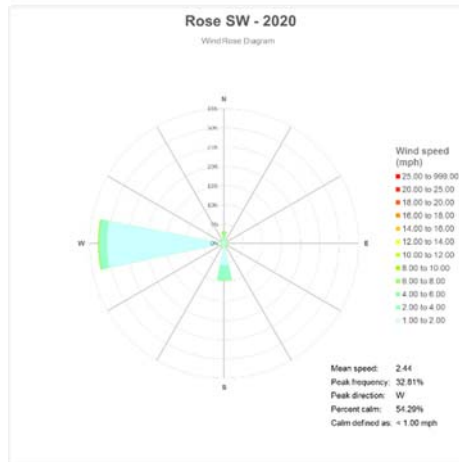

Data Repository

1. Seneca Lake Water Temperature Data	2
2. Owasco Lake Water Temperature Data.....	6
3. Seneca Lake Weather Data – Air Temperatures.....	8
4. Owasco Lake Weather Data – Air Temperatures	12
5. Seneca Lake Weather Data – Rainfall	14
6. Owasco Lake Weather Data – Rainfall.....	18
7. Seneca Lake Weather Data – Solar Intensity.....	20
8. Owasco Lake Weather Data – Solar Intensity	24
9. Seneca Lake – Wind Speed.....	26
10. Owasco Lake – Wind Speed.....	30
11. Seneca & Owasco Lake Buoy – Historical Wind Roses	32
12. Seneca Lake Weather Data – Wind Roses.....	35
13. Owasco Lake Weather Data – Wind Roses	37
14. Owasco Lake Buoy – Seasonal Wind Roses	38
15. Seneca & Owasco Lake – Selected Seasonal Wind Roses	39
16. Owasco Lake WQ Sonde – Water Temperatures	42
17. Owasco Lake WQ Sonde – Salinity.....	44
18. Owasco Lake WQ Sonde – Dissolved Oxygen	46
19. Owasco Lake WQ Sonde – Total and Cyanobacteria Phycocyanin Fluorescence	48
20. Owasco Lake WQ Sonde – Turbidity (Fire Lane 20 Only).....	50
21. Seneca Lake Camera Summary Chart	51
22. Owasco Lake Camera Summary Chart.....	52

Seneca Lake Water Temperature Data

Owasco Lake Water Temperature Data

Seneca Weather Data – Air Temperatures

Owasco Weather Data – Air Temperatures

Seneca Lake Rainfall

Owasco Lake Rainfall

Seneca Lake Solar Intensity

Owasco Lake Solar Intensity

Seneca Lake Wind Speed & Direction (Color Coded)

Owasco Lake Wind Speed & Direction (Color Coded)

Seneca & Owasco Lake Buoy Site Wind Roses

Seneca Lake Wind Roses

Owasco Lake Wind Roses

Seasonal Wind Roses FLI Buoy Owasco Lake

Seasonal Wind Roses at Selected Sites, Seneca & Owasco Lakes

Owasco WQ Sonde Water Temperature

Owasco WQ Sonde Water Salinity

Owasco WQ Sonde Water Dissolved Oxygen