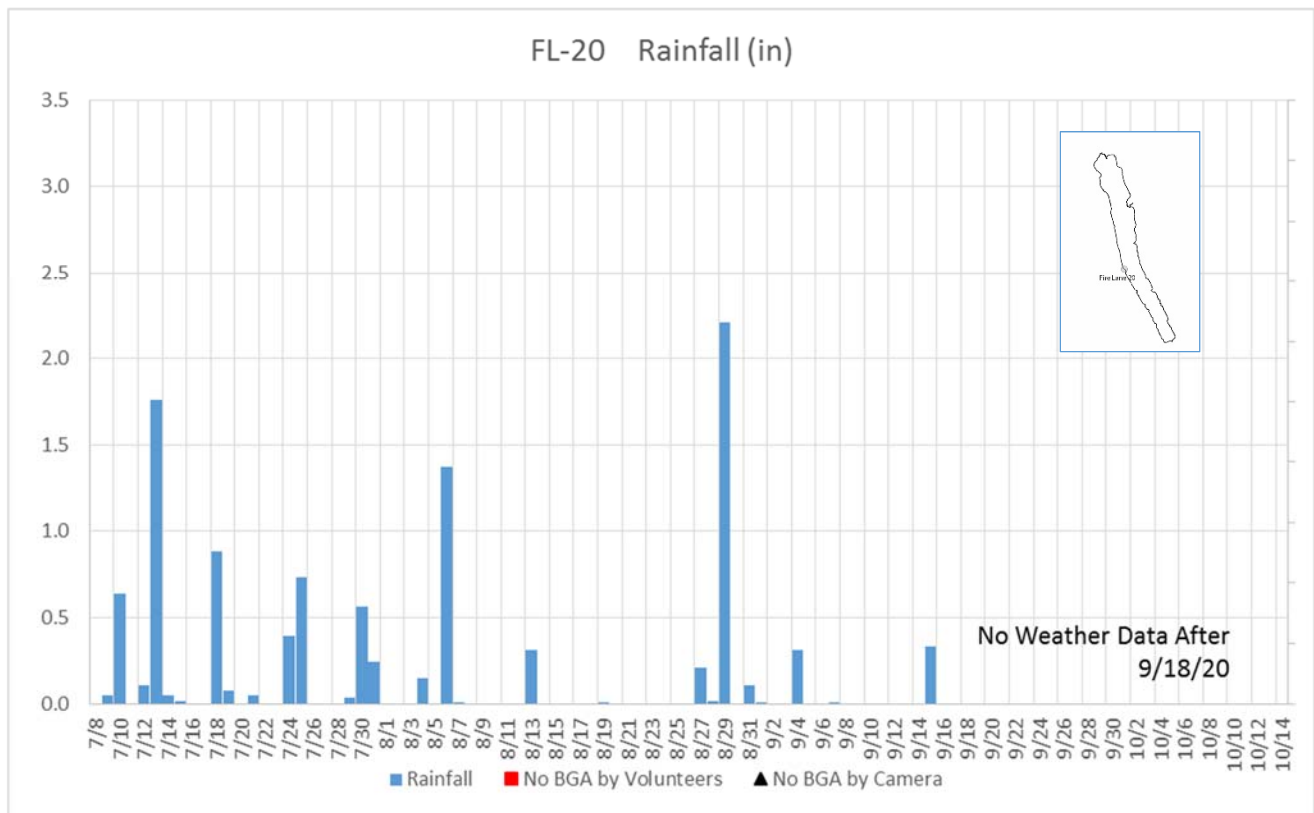

Seneca Lake Water Temperature Data

Owasco Lake Water Temperature Data

Seneca Weather Data – Air Temperatures

Owasco Weather Data – Air Temperatures

Seneca Lake Rainfall

Owasco Lake Rainfall

Seneca Lake Solar Intensity

Owasco Lake Solar Intensity

Seneca Lake Wind Speed & Direction (Color Coded)

Owasco Lake Wind Speed & Direction (Color Coded)

Seneca & Owasco Lake Buoy Site Wind Roses

Seneca Lake Wind Roses

Owasco Lake Wind Roses