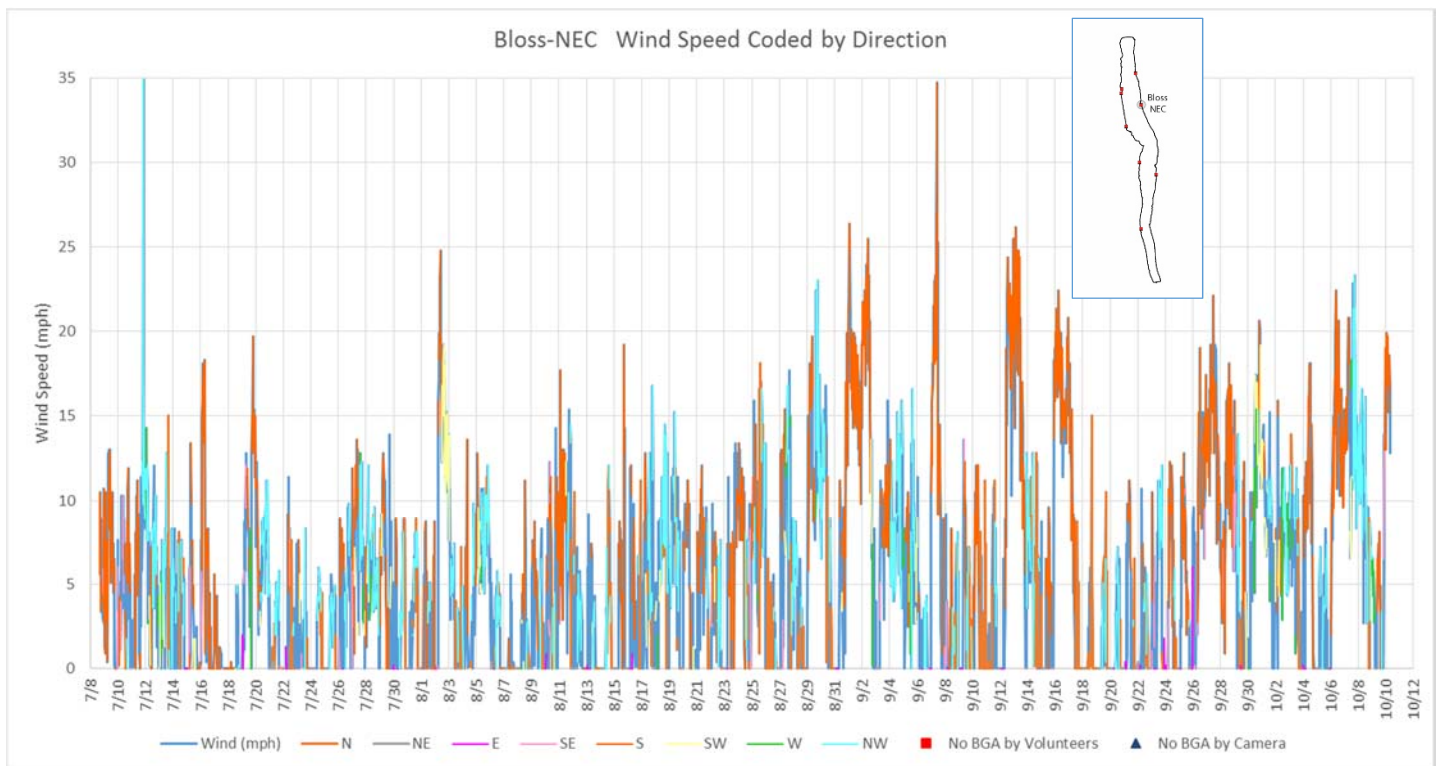

Data Repository

1. Seneca Lake Water Temperature Data	2
2. Owasco Lake Water Temperature Data.....	6
3. Seneca Lake Weather Data – Air Temperatures.....	8
4. Owasco Lake Weather Data – Air Temperatures	12
5. Seneca Lake Weather Data – Rainfall	14
6. Owasco Lake Weather Data – Rainfall.....	18
7. Seneca Lake Weather Data – Solar Intensity.....	20
8. Owasco Lake Weather Data – Solar Intensity	24
9. Seneca Lake – Wind Speed.....	26
10. Owasco Lake – Wind Speed.....	30
11. Seneca & Owasco Lake Buoy – Historical Wind Roses	32
12. Seneca Lake Weather Data – Wind Roses.....	35
13. Owasco Lake Weather Data – Wind Roses	37
14. Owasco Lake Buoy – Seasonal Wind Roses	38
15. Seneca & Owasco Lake – Selected Seasonal Wind Roses	39
16. Owasco Lake WQ Sonde – Water Temperatures	42
17. Owasco Lake WQ Sonde – Salinity.....	44
18. Owasco Lake WQ Sonde – Dissolved Oxygen	46
19. Owasco Lake WQ Sonde – Total and Cyanobacteria Phycocyanin Fluorescence	48
20. Owasco Lake WQ Sonde – Turbidity (Fire Lane 20 Only).....	50
21. Seneca Lake Camera Summary Chart	51
22. Owasco Lake Camera Summary Chart.....	52

Seneca Lake Water Temperature Data

Owasco Lake Water Temperature Data

Seneca Weather Data – Air Temperatures

Owasco Weather Data – Air Temperatures

Seneca Lake Rainfall

Owasco Lake Rainfall

Seneca Lake Solar Intensity

Owasco Lake Solar Intensity

Seneca Lake Wind Speed & Direction (Color Coded)

Owasco Lake Wind Speed & Direction (Color Coded)

Seneca & Owasco Lake Buoy Site Wind Roses

Seneca Lake Wind Roses

Owasco Lake Wind Roses