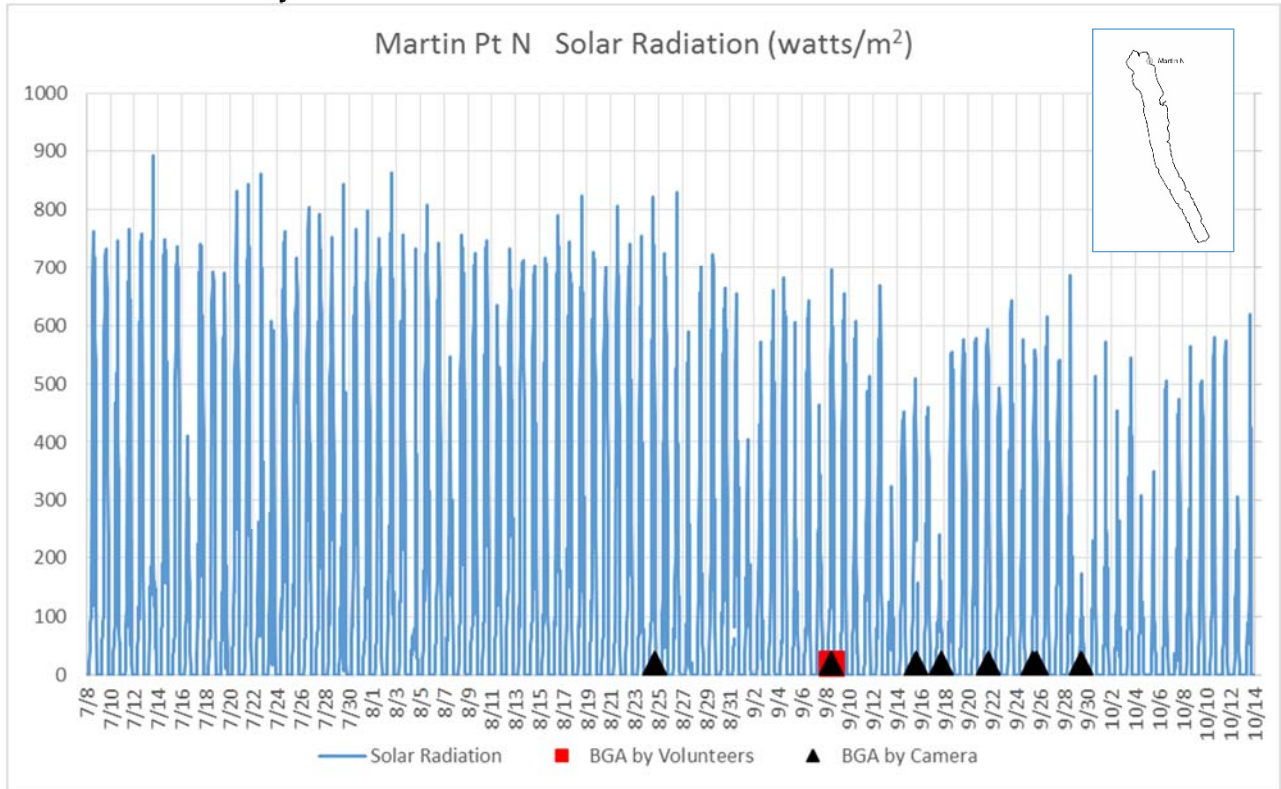

Seneca Lake Water Temperature Data

Owasco Lake Water Temperature Data

Seneca Weather Data – Air Temperatures

Owasco Weather Data – Air Temperatures

Seneca Lake Rainfall

Owasco Lake Rainfall

Seneca Lake Solar Intensity

Owasco Lake Solar Intensity

Seneca Lake Wind Speed & Direction (Color Coded)

Owasco Lake Wind Speed & Direction (Color Coded)

Seneca & Owasco Lake Buoy Site Wind Roses

Seneca Lake Wind Roses

Owasco Lake Wind Roses