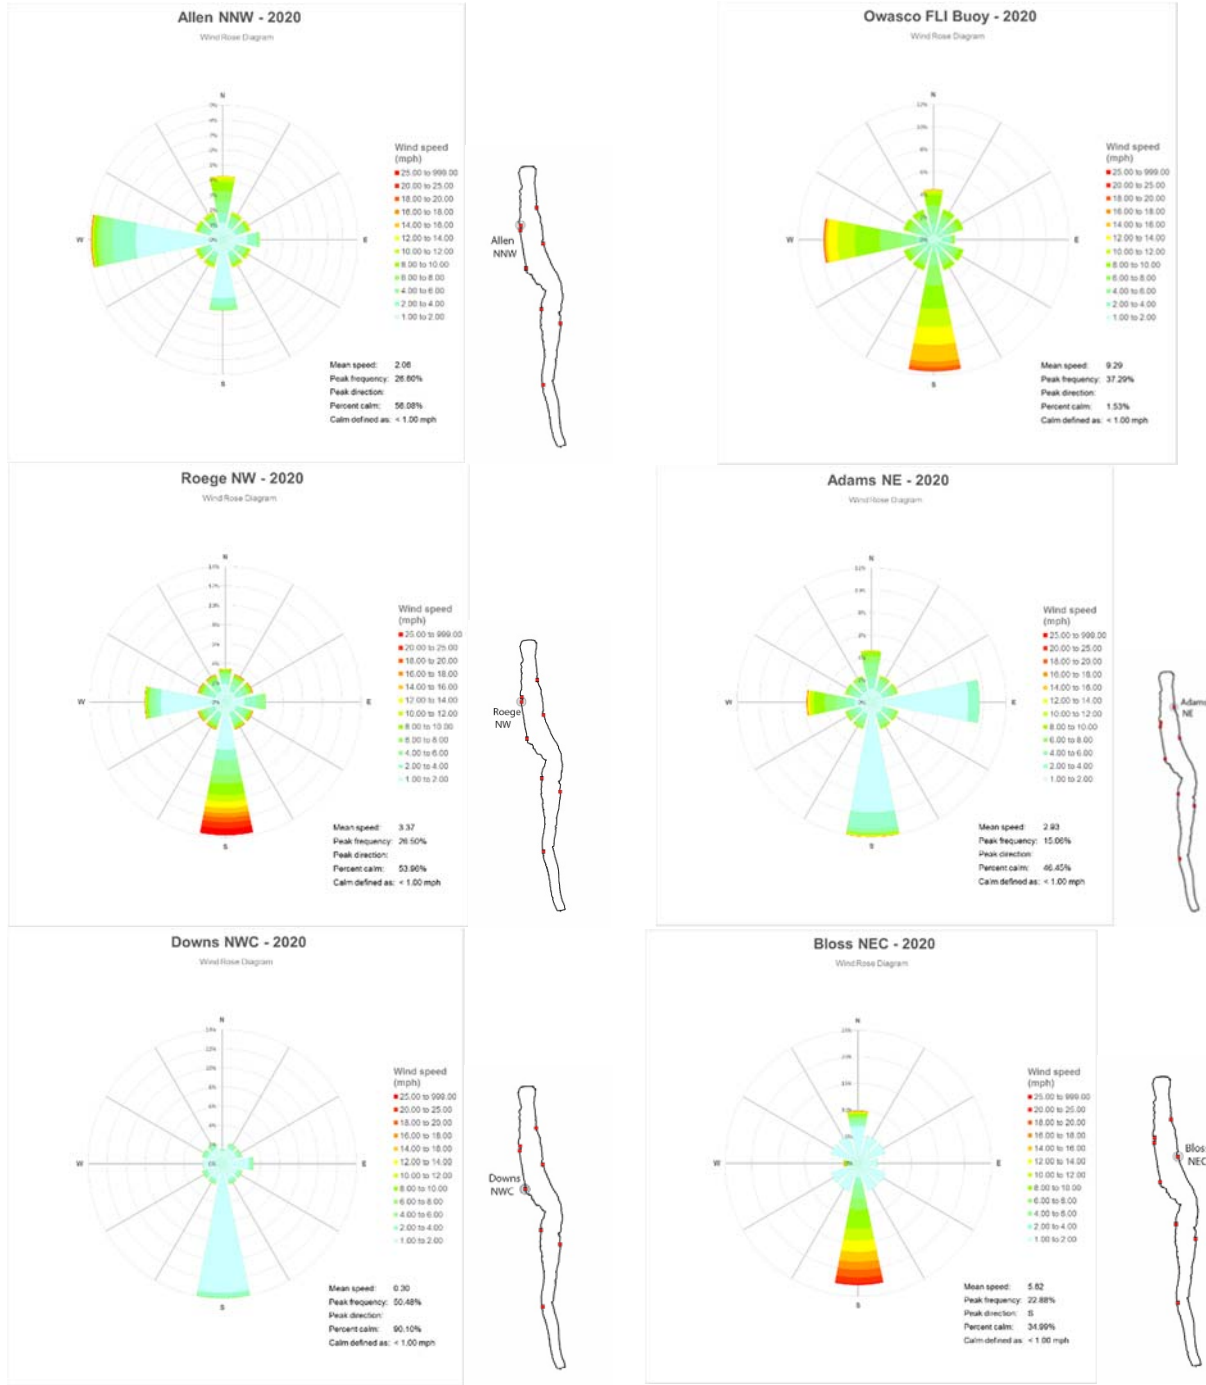

Data Repository

1. Seneca Lake Water Temperature Data	2
2. Owasco Lake Water Temperature Data.....	6
3. Seneca Lake Weather Data – Air Temperatures.....	8
4. Owasco Lake Weather Data – Air Temperatures	12
5. Seneca Lake Weather Data – Rainfall	14
6. Owasco Lake Weather Data – Rainfall.....	18
7. Seneca Lake Weather Data – Solar Intensity.....	20
8. Owasco Lake Weather Data – Solar Intensity	24
9. Seneca Lake – Wind Speed.....	26
10. Owasco Lake – Wind Speed.....	30
11. Seneca & Owasco Lake Buoy – Historical Wind Roses	32
12. Seneca Lake Weather Data – Wind Roses.....	35
13. Owasco Lake Weather Data – Wind Roses	37
14. Owasco Lake Buoy – Seasonal Wind Roses	38
15. Seneca & Owasco Lake – Selected Seasonal Wind Roses	39
16. Owasco Lake WQ Sonde – Water Temperatures	42
17. Owasco Lake WQ Sonde – Salinity.....	44
18. Owasco Lake WQ Sonde – Dissolved Oxygen	46
19. Owasco Lake WQ Sonde – Total and Cyanobacteria Phycocyanin Fluorescence	48
20. Owasco Lake WQ Sonde – Turbidity (Fire Lane 20 Only).....	50
21. Seneca Lake Camera Summary Chart	51
22. Owasco Lake Camera Summary Chart.....	52

Seneca Lake Water Temperature Data

Owasco Lake Water Temperature Data

Seneca Weather Data – Air Temperatures

Owasco Weather Data – Air Temperatures

Seneca Lake Rainfall

Owasco Lake Rainfall

Seneca Lake Solar Intensity

Owasco Lake Solar Intensity

Seneca Lake Wind Speed & Direction (Color Coded)

Owasco Lake Wind Speed & Direction (Color Coded)

Seneca & Owasco Lake Buoy Site Wind Roses

Seneca Lake Wind Roses

Owasco Lake Wind Roses

Seasonal Wind Roses FLI Buoy Owasco Lake

Seasonal Wind Roses at Selected Sites, Seneca & Owasco Lakes

Owasco WQ Sonde Water Temperature

Owasco WQ Sonde Water Salinity

Owasco WQ Sonde Water Dissolved Oxygen