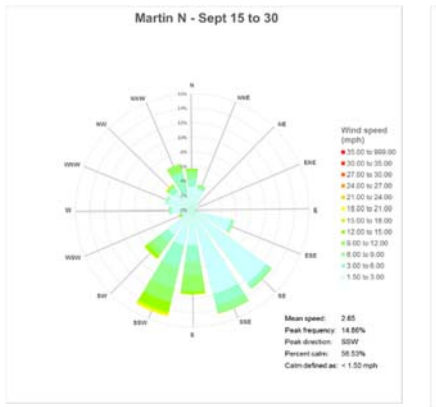

Data Repository

1. Seneca Lake Water Temperature Data	2
2. Owasco Lake Water Temperature Data.....	6
3. Seneca Lake Weather Data – Air Temperatures.....	8
4. Owasco Lake Weather Data – Air Temperatures	12
5. Seneca Lake Weather Data – Rainfall	14
6. Owasco Lake Weather Data – Rainfall.....	18
7. Seneca Lake Weather Data – Solar Intensity.....	20
8. Owasco Lake Weather Data – Solar Intensity	24
9. Seneca Lake – Wind Speed.....	26
10. Owasco Lake – Wind Speed.....	30
11. Seneca & Owasco Lake Buoy – Historical Wind Roses	32
12. Seneca Lake Weather Data – Wind Roses.....	35
13. Owasco Lake Weather Data – Wind Roses	37
14. Owasco Lake Buoy – Seasonal Wind Roses	38
15. Seneca & Owasco Lake – Selected Seasonal Wind Roses	39
16. Owasco Lake WQ Sonde – Water Temperatures	42
17. Owasco Lake WQ Sonde – Salinity.....	44
18. Owasco Lake WQ Sonde – Dissolved Oxygen	46
19. Owasco Lake WQ Sonde – Total and Cyanobacteria Phycocyanin Fluorescence	48
20. Owasco Lake WQ Sonde – Turbidity (Fire Lane 20 Only).....	50
21. Seneca Lake Camera Summary Chart	51
22. Owasco Lake Camera Summary Chart.....	52

Seneca Lake Water Temperature Data

Owasco Lake Water Temperature Data

Seneca Weather Data – Air Temperatures

Owasco Weather Data – Air Temperatures

Seneca Lake Rainfall

Owasco Lake Rainfall

Seneca Lake Solar Intensity

Owasco Lake Solar Intensity

Seneca Lake Wind Speed & Direction (Color Coded)

Owasco Lake Wind Speed & Direction (Color Coded)

Seneca & Owasco Lake Buoy Site Wind Roses

Seneca Lake Wind Roses

Owasco Lake Wind Roses

Seasonal Wind Roses FLI Buoy Owasco Lake

Seasonal Wind Roses at Selected Sites, Seneca & Owasco Lakes

Owasco WQ Sonde Water Temperature

Owasco WQ Sonde Water Salinity

Owasco WQ Sonde Water Dissolved Oxygen