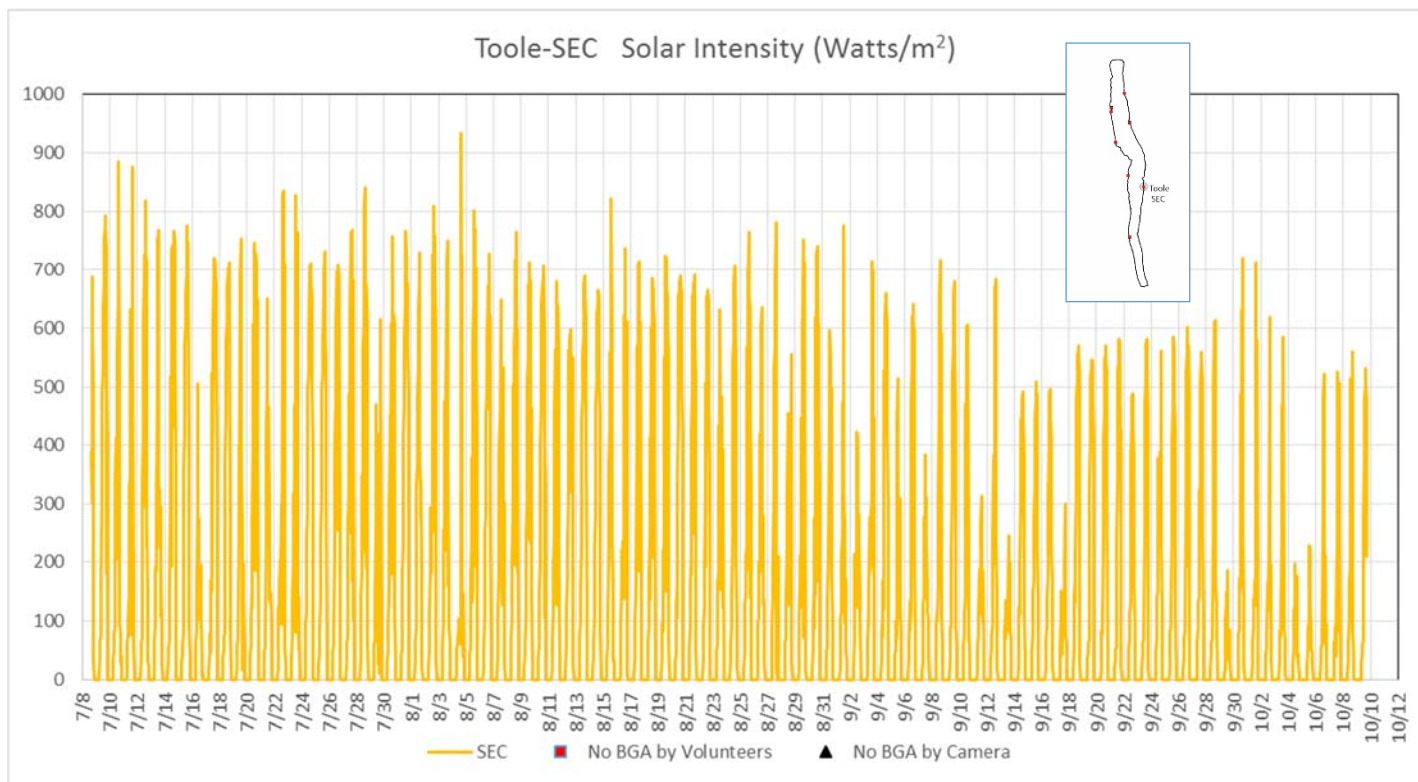

Data Repository

1. Seneca Lake Water Temperature Data	2
2. Owasco Lake Water Temperature Data.....	6
3. Seneca Lake Weather Data – Air Temperatures.....	8
4. Owasco Lake Weather Data – Air Temperatures	12
5. Seneca Lake Weather Data – Rainfall	14
6. Owasco Lake Weather Data – Rainfall.....	18
7. Seneca Lake Weather Data – Solar Intensity.....	20
8. Owasco Lake Weather Data – Solar Intensity	24
9. Seneca Lake – Wind Speed.....	26
10. Owasco Lake – Wind Speed.....	30
11. Seneca & Owasco Lake Buoy – Historical Wind Roses	32
12. Seneca Lake Weather Data – Wind Roses.....	35
13. Owasco Lake Weather Data – Wind Roses	37
14. Owasco Lake Buoy – Seasonal Wind Roses	38
15. Seneca & Owasco Lake – Selected Seasonal Wind Roses	39
16. Owasco Lake WQ Sonde – Water Temperatures	42
17. Owasco Lake WQ Sonde – Salinity.....	44
18. Owasco Lake WQ Sonde – Dissolved Oxygen	46
19. Owasco Lake WQ Sonde – Total and Cyanobacteria Phycocyanin Fluorescence	48
20. Owasco Lake WQ Sonde – Turbidity (Fire Lane 20 Only).....	50
21. Seneca Lake Camera Summary Chart	51
22. Owasco Lake Camera Summary Chart.....	52

Seneca Lake Water Temperature Data

Owasco Lake Water Temperature Data

Seneca Weather Data – Air Temperatures

Owasco Weather Data – Air Temperatures

Seneca Lake Rainfall

Owasco Lake Rainfall

Seneca Lake Solar Intensity

Owasco Lake Solar Intensity

Seneca Lake Wind Speed & Direction (Color Coded)

Owasco Lake Wind Speed & Direction (Color Coded)

Seneca & Owasco Lake Buoy Site Wind Roses

Seneca Lake Wind Roses

Owasco Lake Wind Roses