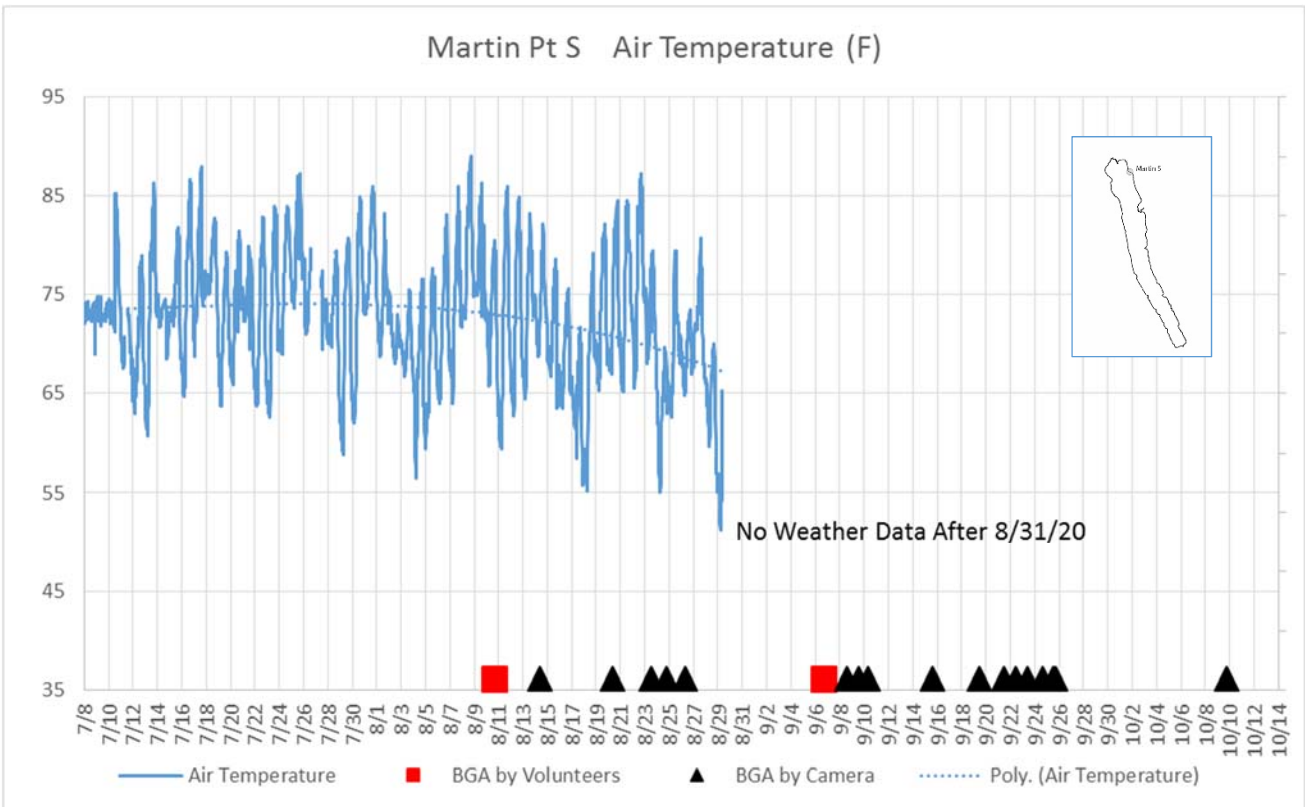

Seneca Lake Water Temperature Data

Owasco Lake Water Temperature Data

Seneca Weather Data – Air Temperatures

Owasco Weather Data – Air Temperatures

Seneca Lake Rainfall

Owasco Lake Rainfall

Seneca Lake Solar Intensity

Owasco Lake Solar Intensity

Seneca Lake Wind Speed & Direction (Color Coded)

Owasco Lake Wind Speed & Direction (Color Coded)

Seneca & Owasco Lake Buoy Site Wind Roses

Seneca Lake Wind Roses

Owasco Lake Wind Roses