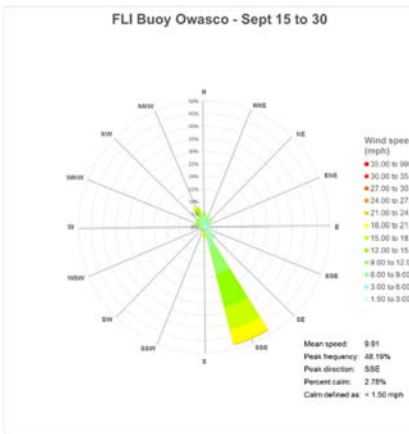

Data Repository

1. Seneca Lake Water Temperature Data	2
2. Owasco Lake Water Temperature Data.....	6
3. Seneca Lake Weather Data – Air Temperatures.....	8
4. Owasco Lake Weather Data – Air Temperatures	12
5. Seneca Lake Weather Data – Rainfall	14
6. Owasco Lake Weather Data – Rainfall.....	18
7. Seneca Lake Weather Data – Solar Intensity.....	20
8. Owasco Lake Weather Data – Solar Intensity	24
9. Seneca Lake – Wind Speed.....	26
10. Owasco Lake – Wind Speed.....	30
11. Seneca & Owasco Lake Buoy – Historical Wind Roses	32
12. Seneca Lake Weather Data – Wind Roses.....	35
13. Owasco Lake Weather Data – Wind Roses	37
14. Owasco Lake Buoy – Seasonal Wind Roses	38
15. Seneca & Owasco Lake – Selected Seasonal Wind Roses	39
16. Owasco Lake WQ Sonde – Water Temperatures	42
17. Owasco Lake WQ Sonde – Salinity.....	44
18. Owasco Lake WQ Sonde – Dissolved Oxygen	46
19. Owasco Lake WQ Sonde – Total and Cyanobacteria Phycocyanin Fluorescence	48
20. Owasco Lake WQ Sonde – Turbidity (Fire Lane 20 Only).....	50
21. Seneca Lake Camera Summary Chart	51
22. Owasco Lake Camera Summary Chart.....	52

Seneca Lake Water Temperature Data

Owasco Lake Water Temperature Data

Seneca Weather Data – Air Temperatures

Owasco Weather Data – Air Temperatures

Seneca Lake Rainfall

Owasco Lake Rainfall

Seneca Lake Solar Intensity

Owasco Lake Solar Intensity

Seneca Lake Wind Speed & Direction (Color Coded)

Owasco Lake Wind Speed & Direction (Color Coded)

Seneca & Owasco Lake Buoy Site Wind Roses

Seneca Lake Wind Roses

Owasco Lake Wind Roses

Seasonal Wind Roses FLI Buoy Owasco Lake

Seasonal Wind Roses at Selected Sites, Seneca & Owasco Lakes

Owasco WQ Sonde Water Temperature

Owasco WQ Sonde Water Salinity

Owasco WQ Sonde Water Dissolved Oxygen