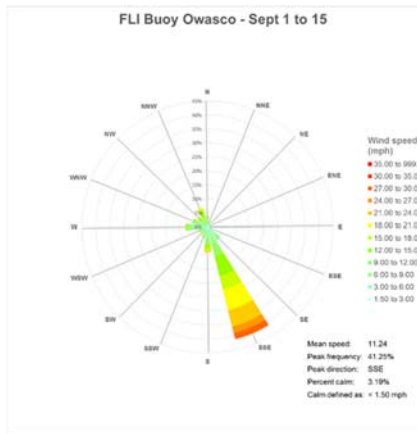

Data Repository

1. Seneca Lake Water Temperature Data	2
2. Owasco Lake Water Temperature Data.....	6
3. Seneca Lake Weather Data – Air Temperatures.....	8
4. Owasco Lake Weather Data – Air Temperatures	12
5. Seneca Lake Weather Data – Rainfall	14
6. Owasco Lake Weather Data – Rainfall.....	18
7. Seneca Lake Weather Data – Solar Intensity.....	20
8. Owasco Lake Weather Data – Solar Intensity	24
9. Seneca Lake – Wind Speed.....	26
10. Owasco Lake – Wind Speed.....	30
11. Seneca & Owasco Lake Buoy – Historical Wind Roses	32
12. Seneca Lake Weather Data – Wind Roses.....	35
13. Owasco Lake Weather Data – Wind Roses	37
14. Owasco Lake Buoy – Seasonal Wind Roses	38
15. Seneca & Owasco Lake – Selected Seasonal Wind Roses	39
16. Owasco Lake WQ Sonde – Water Temperatures	42
17. Owasco Lake WQ Sonde – Salinity.....	44
18. Owasco Lake WQ Sonde – Dissolved Oxygen	46
19. Owasco Lake WQ Sonde – Total and Cyanobacteria Phycocyanin Fluorescence	48
20. Owasco Lake WQ Sonde – Turbidity (Fire Lane 20 Only).....	50
21. Seneca Lake Camera Summary Chart	51
22. Owasco Lake Camera Summary Chart.....	52

Seneca Lake Water Temperature Data

Owasco Lake Water Temperature Data

Seneca Weather Data – Air Temperatures

Owasco Weather Data – Air Temperatures

Seneca Lake Rainfall

Owasco Lake Rainfall

Seneca Lake Solar Intensity

Owasco Lake Solar Intensity

Seneca Lake Wind Speed & Direction (Color Coded)

Owasco Lake Wind Speed & Direction (Color Coded)

Seneca & Owasco Lake Buoy Site Wind Roses

Seneca Lake Wind Roses

Owasco Lake Wind Roses

Seasonal Wind Roses FLI Buoy Owasco Lake

Seasonal Wind Roses at Selected Sites, Seneca & Owasco Lakes

Owasco WQ Sonde Water Temperature

Owasco WQ Sonde Water Salinity

Owasco WQ Sonde Water Dissolved Oxygen