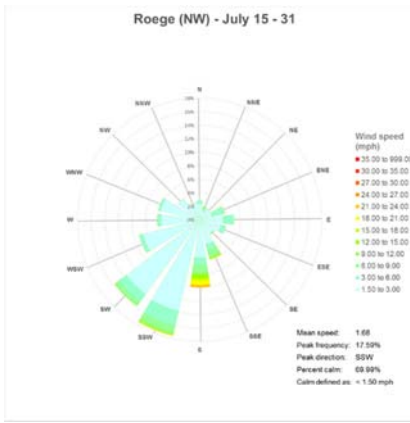

Data Repository

1. Seneca Lake Water Temperature Data	2
2. Owasco Lake Water Temperature Data.....	6
3. Seneca Lake Weather Data – Air Temperatures.....	8
4. Owasco Lake Weather Data – Air Temperatures	12
5. Seneca Lake Weather Data – Rainfall	14
6. Owasco Lake Weather Data – Rainfall.....	18
7. Seneca Lake Weather Data – Solar Intensity.....	20
8. Owasco Lake Weather Data – Solar Intensity	24
9. Seneca Lake – Wind Speed.....	26
10. Owasco Lake – Wind Speed.....	30
11. Seneca & Owasco Lake Buoy – Historical Wind Roses	32
12. Seneca Lake Weather Data – Wind Roses.....	35
13. Owasco Lake Weather Data – Wind Roses	37
14. Owasco Lake Buoy – Seasonal Wind Roses	38
15. Seneca & Owasco Lake – Selected Seasonal Wind Roses	39
16. Owasco Lake WQ Sonde – Water Temperatures	42
17. Owasco Lake WQ Sonde – Salinity.....	44
18. Owasco Lake WQ Sonde – Dissolved Oxygen	46
19. Owasco Lake WQ Sonde – Total and Cyanobacteria Phycocyanin Fluorescence	48
20. Owasco Lake WQ Sonde – Turbidity (Fire Lane 20 Only).....	50
21. Seneca Lake Camera Summary Chart	51
22. Owasco Lake Camera Summary Chart.....	52

Seneca Lake Water Temperature Data

Owasco Lake Water Temperature Data

Seneca Weather Data – Air Temperatures

Owasco Weather Data – Air Temperatures

Seneca Lake Rainfall

Owasco Lake Rainfall

Seneca Lake Solar Intensity

Owasco Lake Solar Intensity

Seneca Lake Wind Speed & Direction (Color Coded)

Owasco Lake Wind Speed & Direction (Color Coded)

Seneca & Owasco Lake Buoy Site Wind Roses

Seneca Lake Wind Roses

Owasco Lake Wind Roses

Seasonal Wind Roses FLI Buoy Owasco Lake

Seasonal Wind Roses at Selected Sites, Seneca & Owasco Lakes

Owasco WQ Sonde Water Temperature

Owasco WQ Sonde Water Salinity

Owasco WQ Sonde Water Dissolved Oxygen